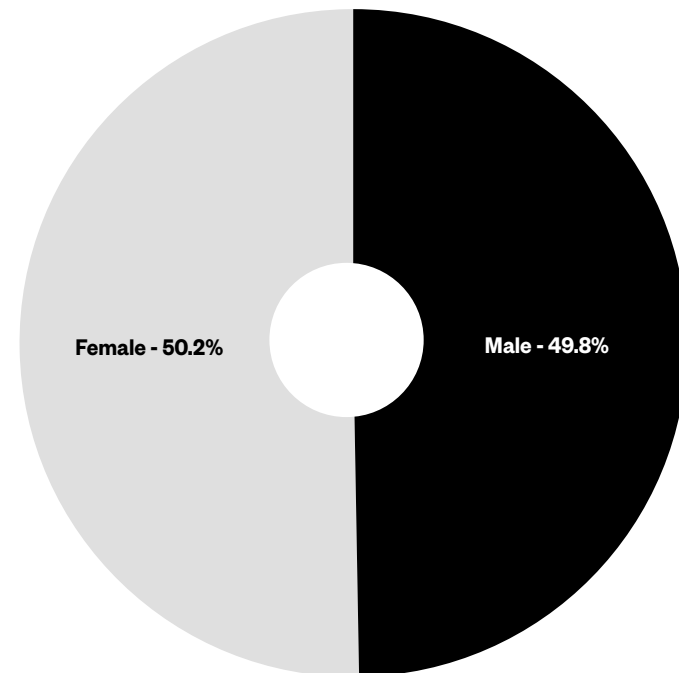

- There were **252,000** unique Irish visitors to the desktop version of the RTÉ Player in December 2014, according to comScore MMX

RTÉ.ie/Player has a young and gender balanced user base in Ireland

Share of Irish Unique Users of the RTÉ Player

Age Group

Gender

- **39% of desktop users were 15-34 in December**
- **The gender split was 50-50**