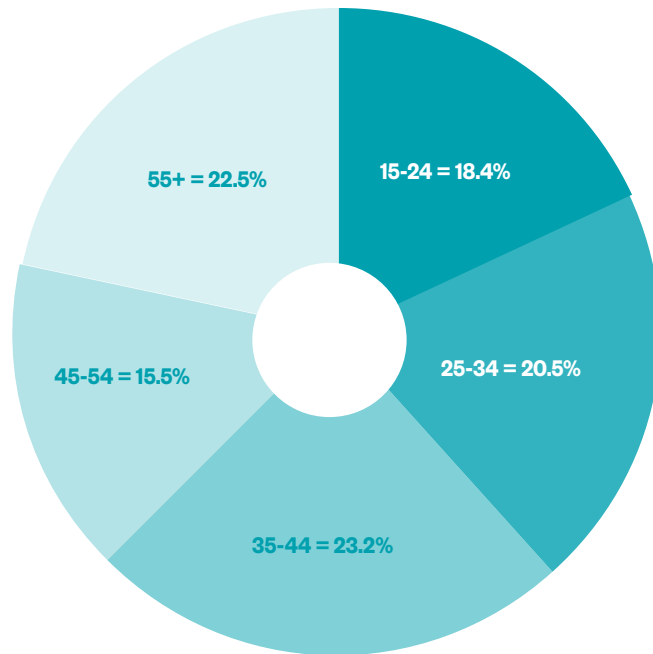

- There were **252,000** unique Irish visitors to the desktop version of the RTÉ Player in December 2014, according to comScore MMX

RTÉ.ie/Player has a young and gender balanced user base in Ireland

Share of Irish Unique Users of the RTÉ Player

Age Group

Gender

- **39% of desktop users were 15-34 in December**
- **The gender split was 50-50**