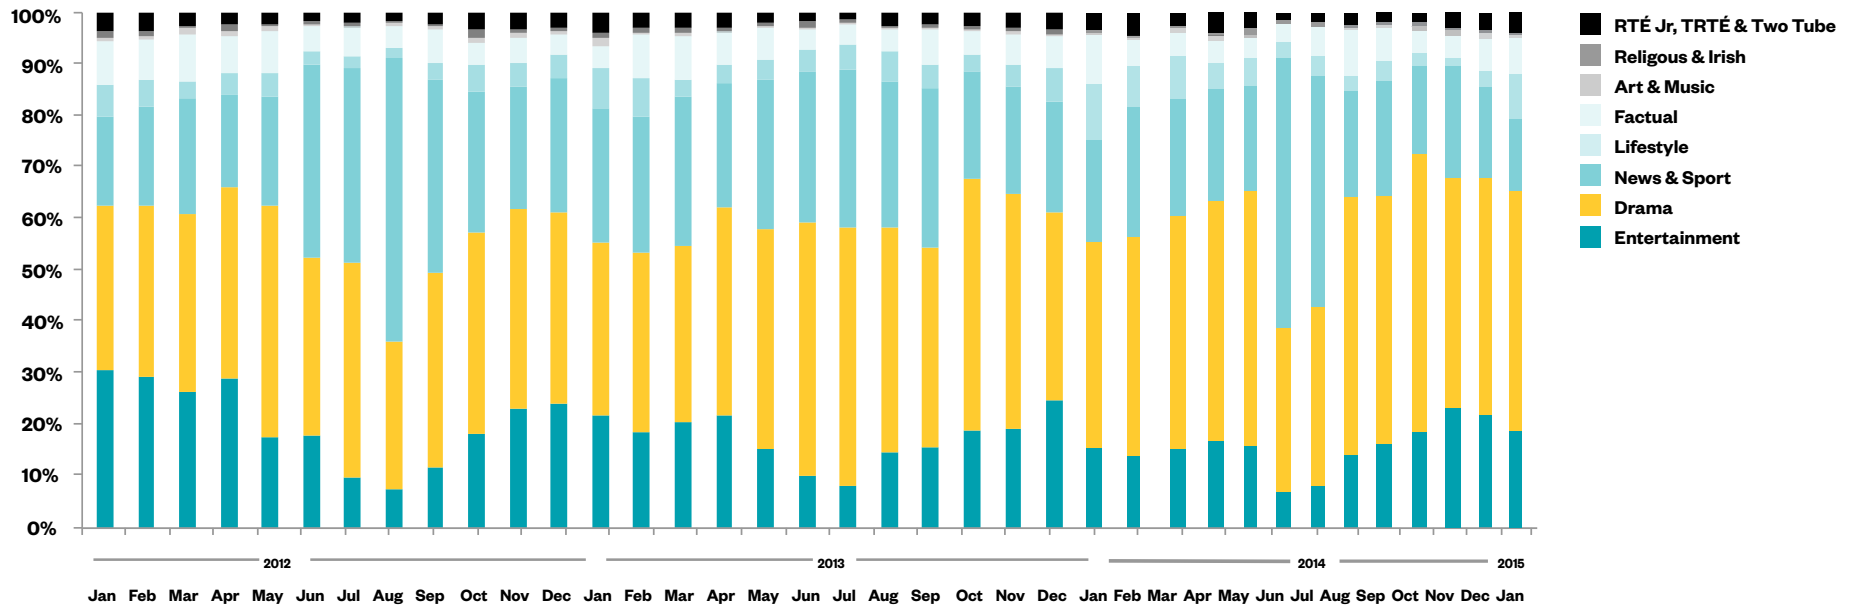

RTÉ Player Programme Category Analysis