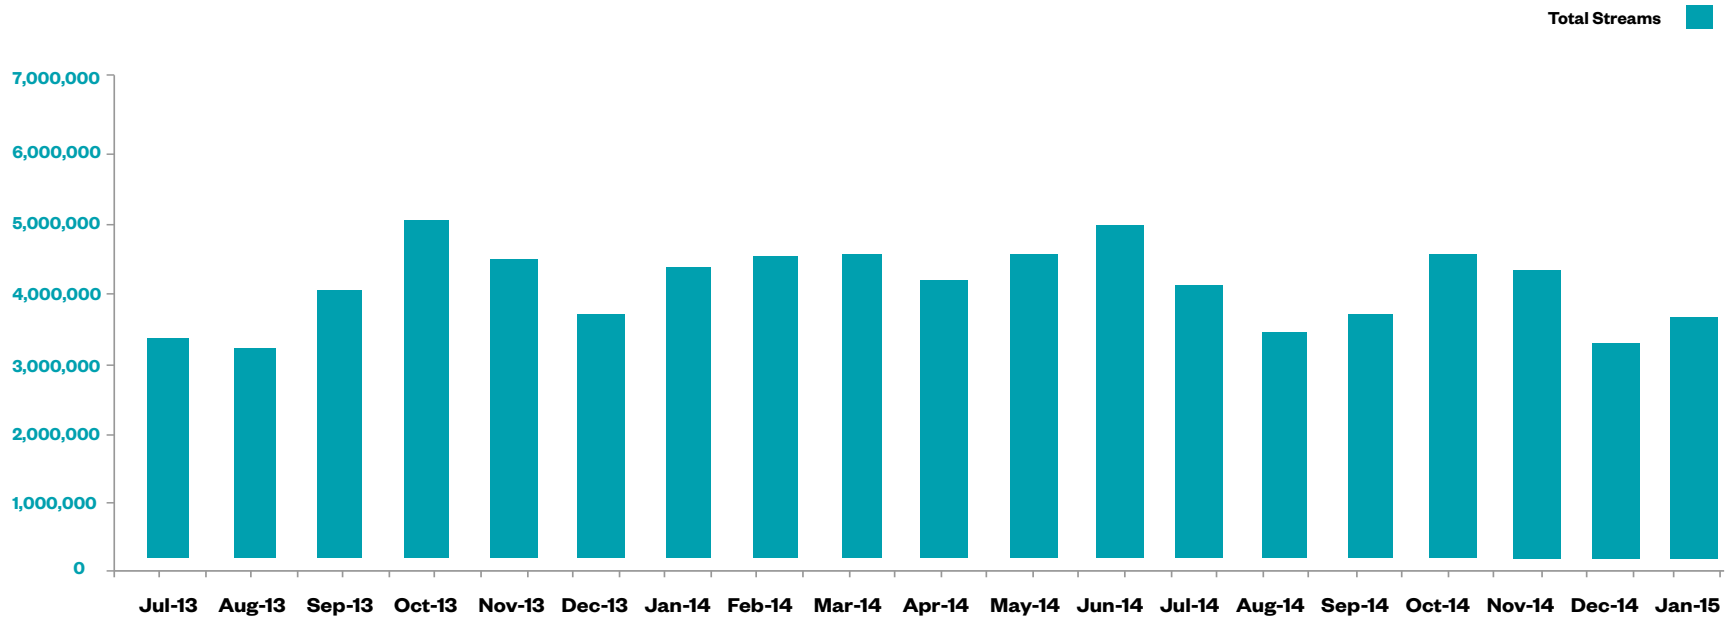

RTÉ Player Monthly Streams

- There were 3.7m stream views on the RTÉ Player during January 2015

N.B. The Unique Browsers measure is currently unavailable