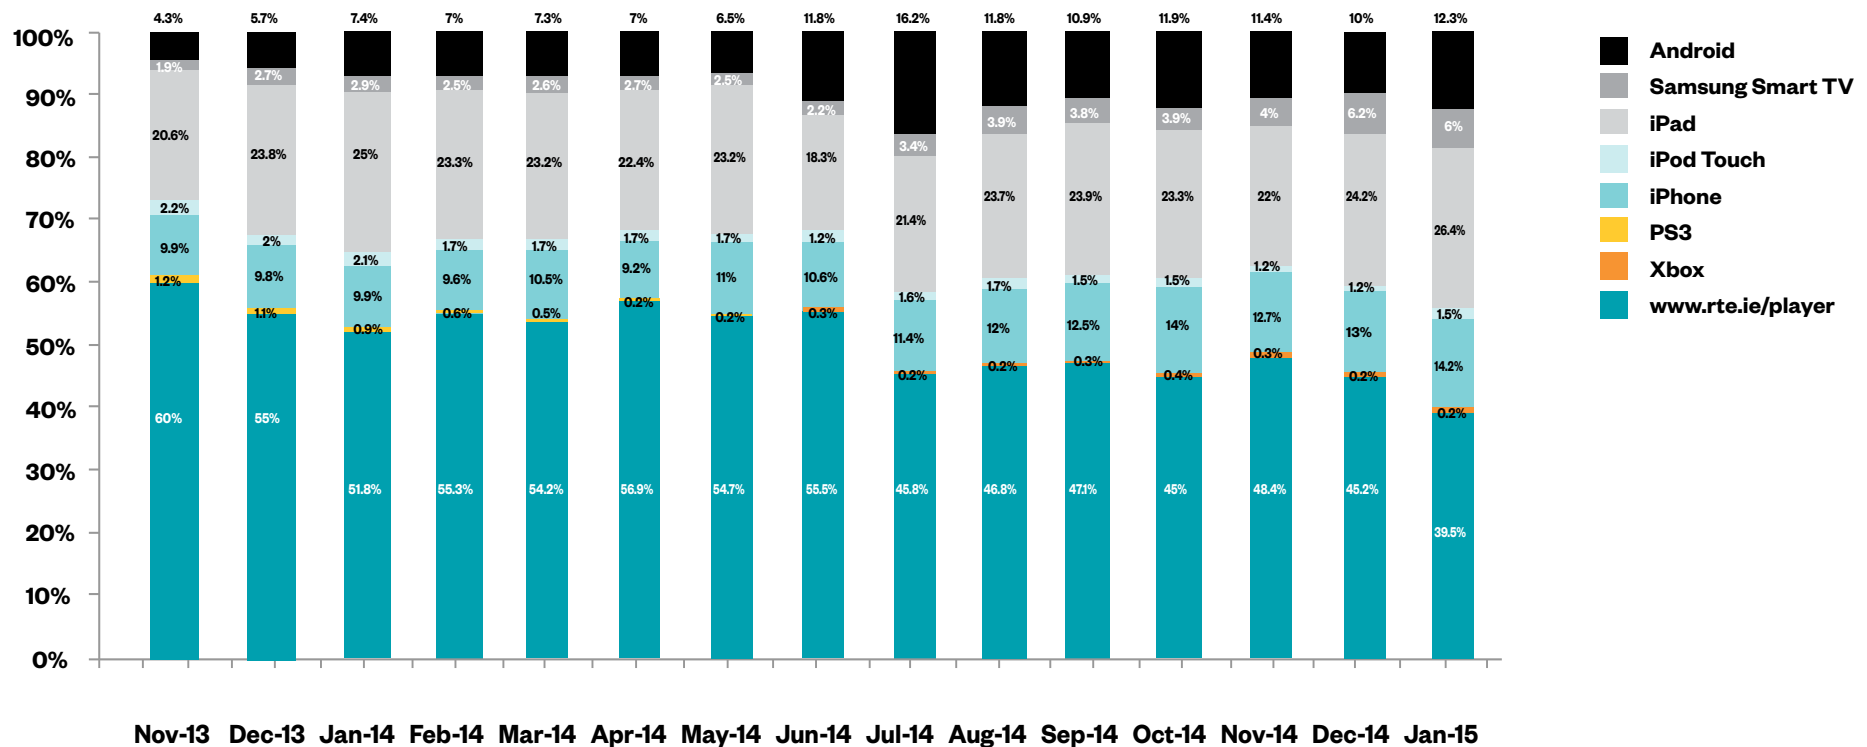

RTÉ Player Consumption by Platform

Share of Streams

- **4 in 10 stream views were via the browser version of the RTÉ Player**
- **iPad share of viewing has grown to 26%**