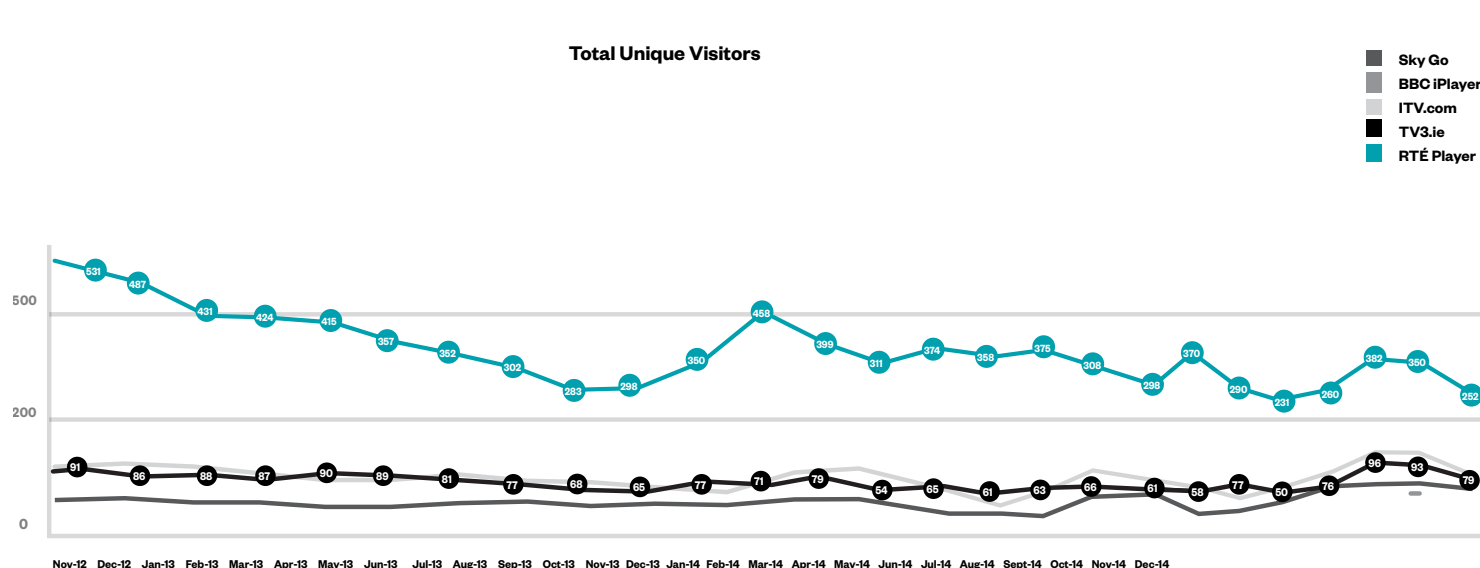

THE RAY D'ARCY SHOW
MONDAY - FRIDAY
3PM - 4.30PM

STARTS FEB 2ND

RTE RADIO 1  Das Auto

LIVE TV

Currently Playing

RTE ONE Today

The original desktop version of the RTÉ Player has the most Irish unique visitors amongst its competitive set