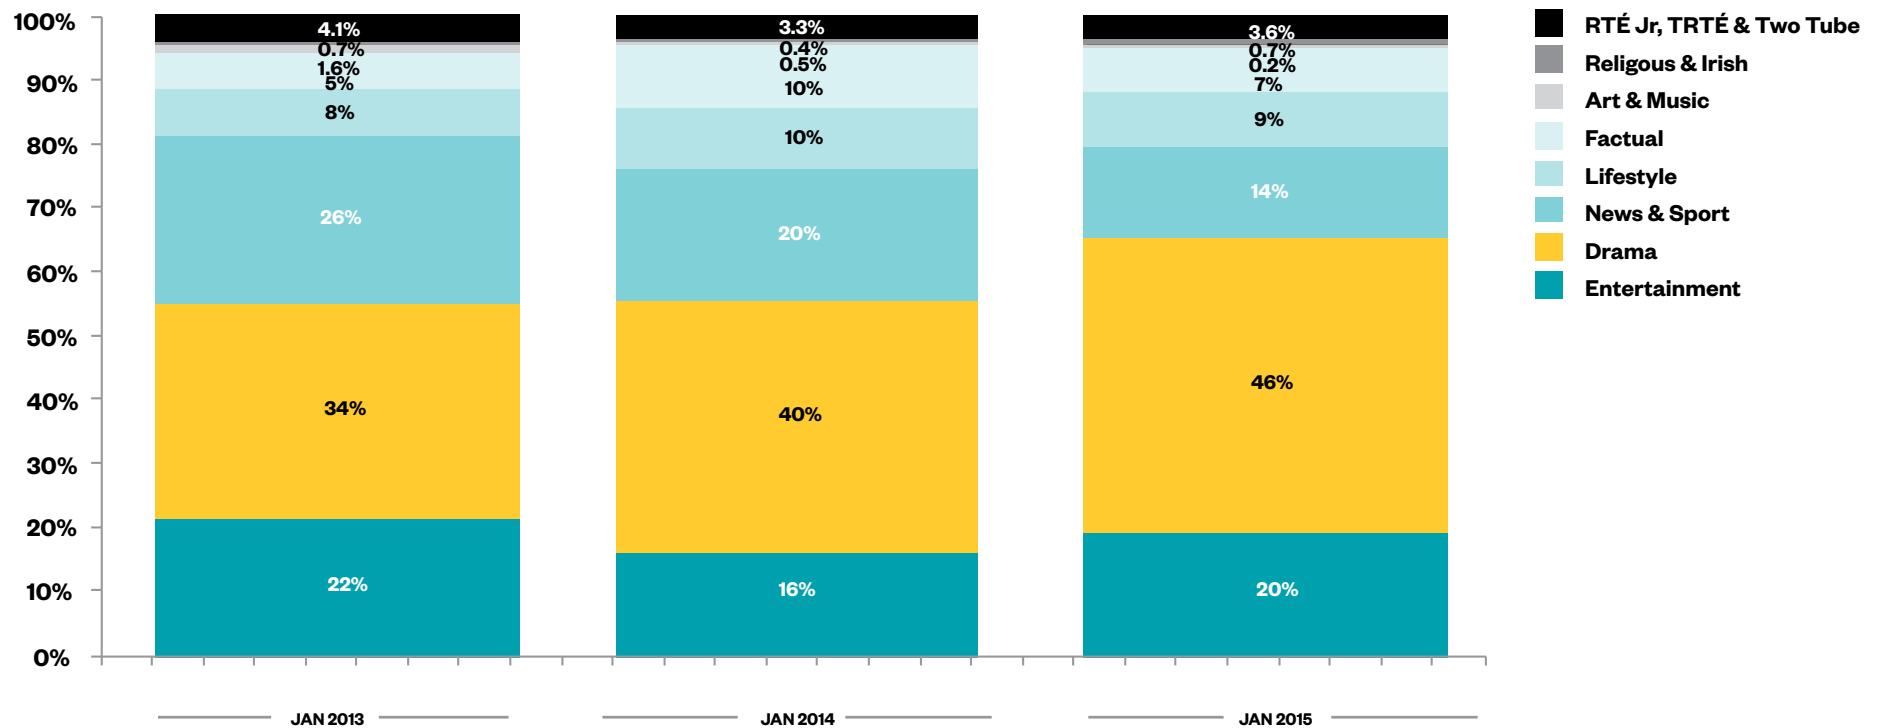

Watching it 

Add to Favourites 

Season 1, Episode 1

Holmes and Watson investigate a seemingly impossible suicide. Drama, bringing the classic stories into the modern day.

 Website

Microsoft Ireland's Award
Winning Cloud Partner

[Find out more](#)

MOST POPULAR

1 **The Notorious**
Mon 26 January 2015

2 **EastEnders**
Mon 26 January 2015

3 **Claire Byrne Live**
Mon 26 January 2015

4 **Storyland: Farr**
Sat 24 January 2015

5 **Home and Away**
Mon 26 January 2015

6 **Nine News**

RTÉ Player Programme Category Analysis

- **Drama has grown year on year to 46% of programme views. Charlie was the stand-out drama series.**
- **Programmes like The Notorious and The Voice of Ireland boosted Entertainment share this month**