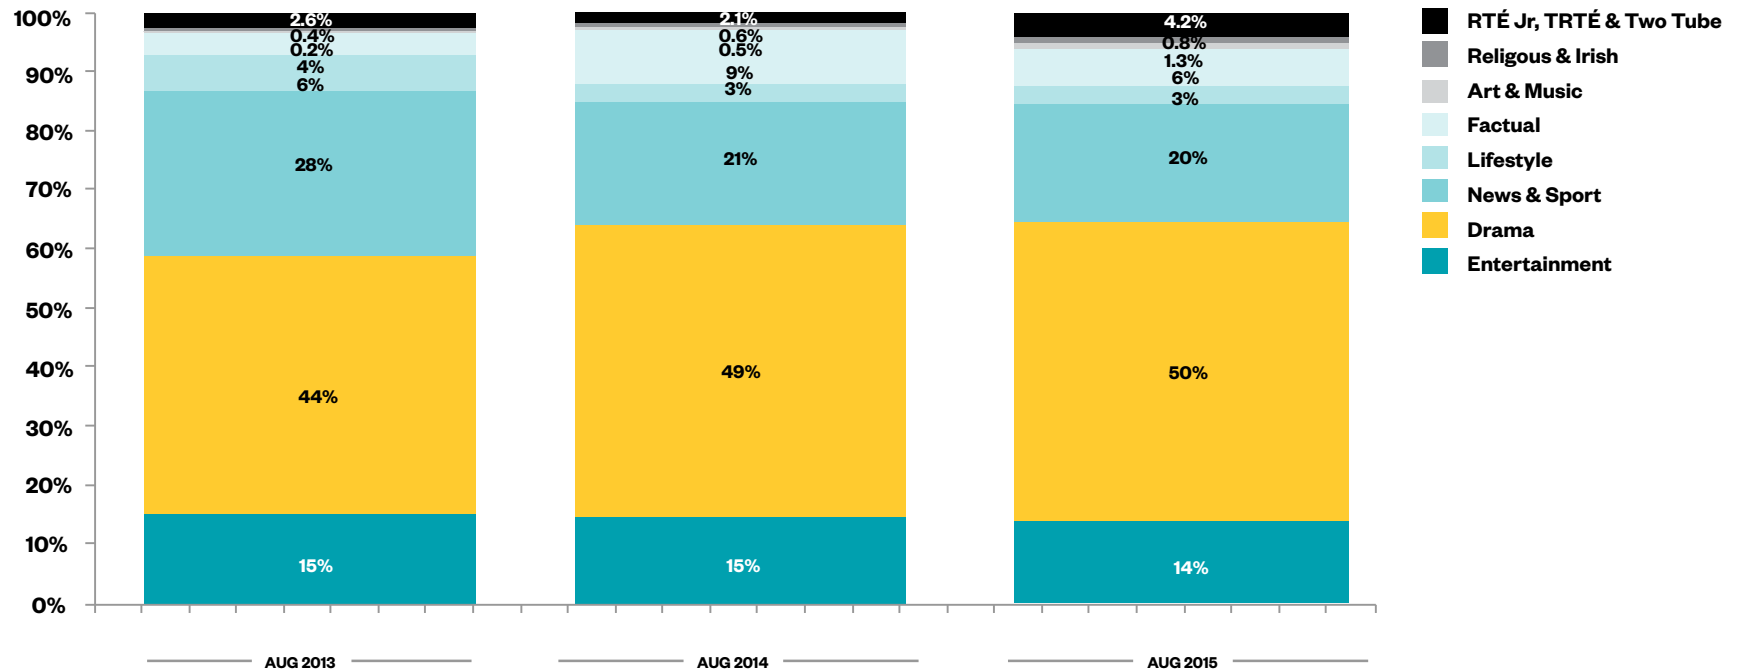

# The Gleneagle

BROADCAST SUN 23 AUG 2015

**RTE ONE** Available Until: Tuesday 22 September 2015 Duration: 24mins

Tweet 0 Like Share 14

Watching it + Add to Favourites

## Season 1, Episode 6

The staff prepares special events for Christmas, including a visit from Santa Claus and a sold out New Year's Eve concert by country singer Nathan Carter.

- Website
- Facebook
- @RTEplayer

## MOST POPULAR

- The Sunday Game Live: Dublin v Mayo**  
Sun 30 August 2015
- The Sunday Game Highlights**  
Sun 30 August 2015
- Fair City**  
Sun 30 August 2015
- The Sunday Game Extras: Dublin v Mayo Post Match Analysis**  
Sun 30 August 2015
- Home and Away**  
Fri 28 August 2015
- EastEnders**  
Fri 28 August 2015

## RTÉ Player Programme Category Analysis

- Drama accounted for 1 in every 2 stream starts on the RTÉ Player in August
- News & Sport and Entertainment were the next most popular genres