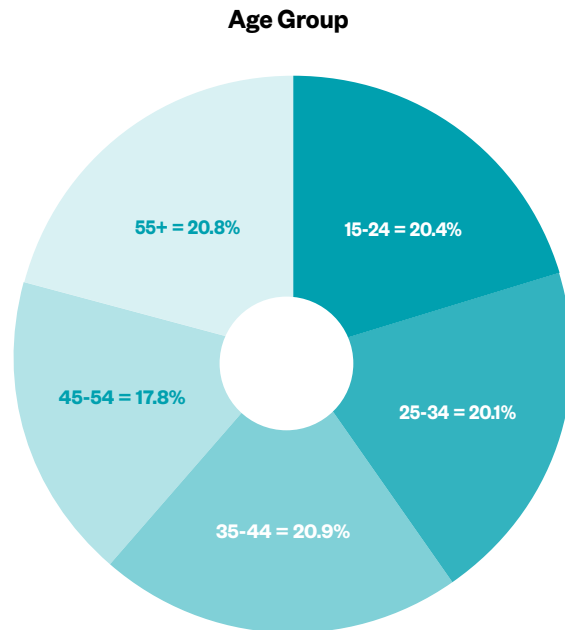

# RTÉ.ie/Player has a young and gender balanced user base in Ireland

Share of Irish Unique Users of the RTÉ Player

- Over 4 in 10 desktop users are 15-34
- 51% are female