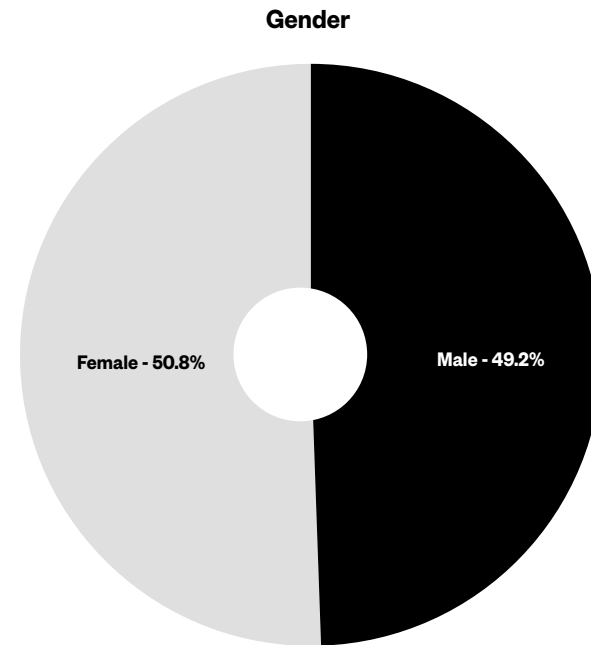

## The original desktop version of the RTÉ Player has the most Irish unique visitors amongst its competitive set

N.B. comScore currently measures PC/ Laptop access only – recent growth in RTÉ Player consumption has been driven by Apps

Total Unique Visitors

N.B. The data above for, TV3.ie & ITV.com represents all traffic to the domain, and not just the VOD element of that site

- According to comScore MMX, there were 197,000 unique Irish visitors to the desktop version of the RTÉ Player in July

# RTÉ.ie/Player has a young and gender balanced user base in Ireland

Share of Irish Unique Users of the RTÉ Player

- Over 4 in 10 desktop users are 15-34
- 51% are female