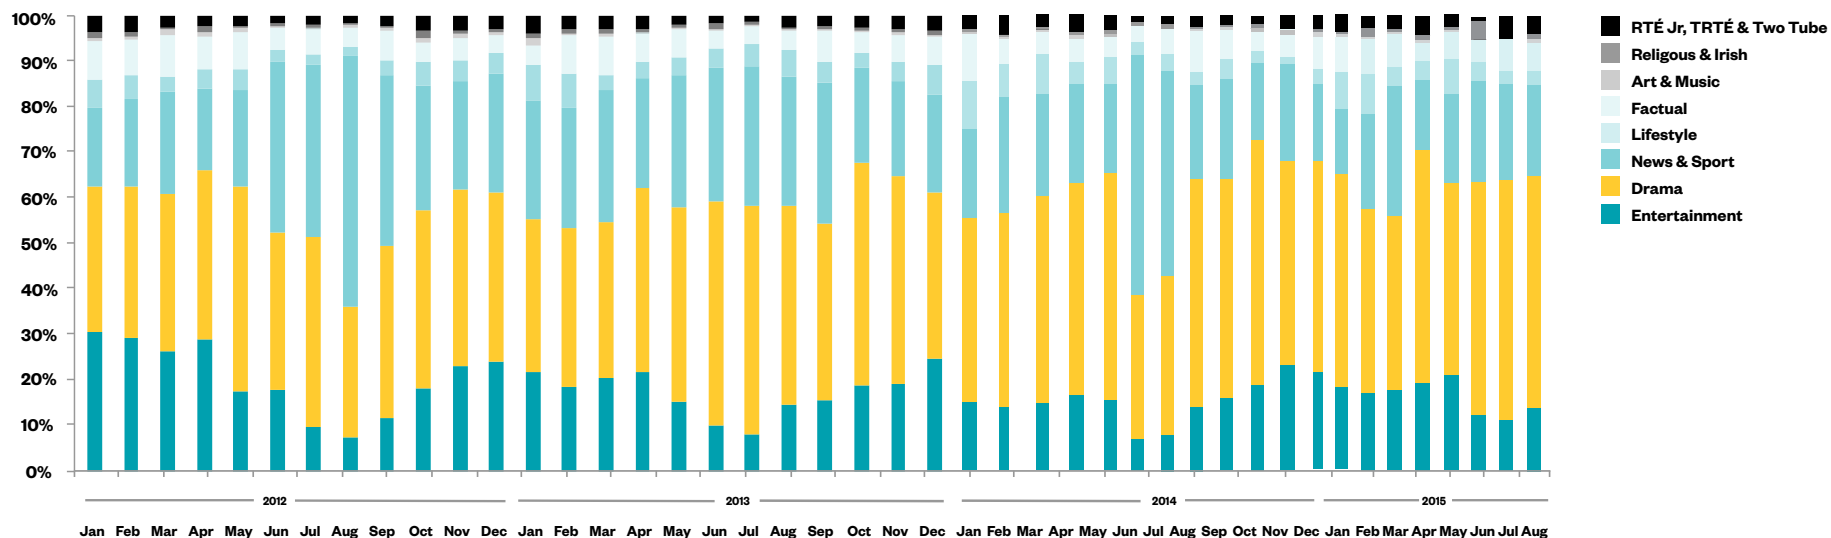

RTÉ Player Programme Category Analysis