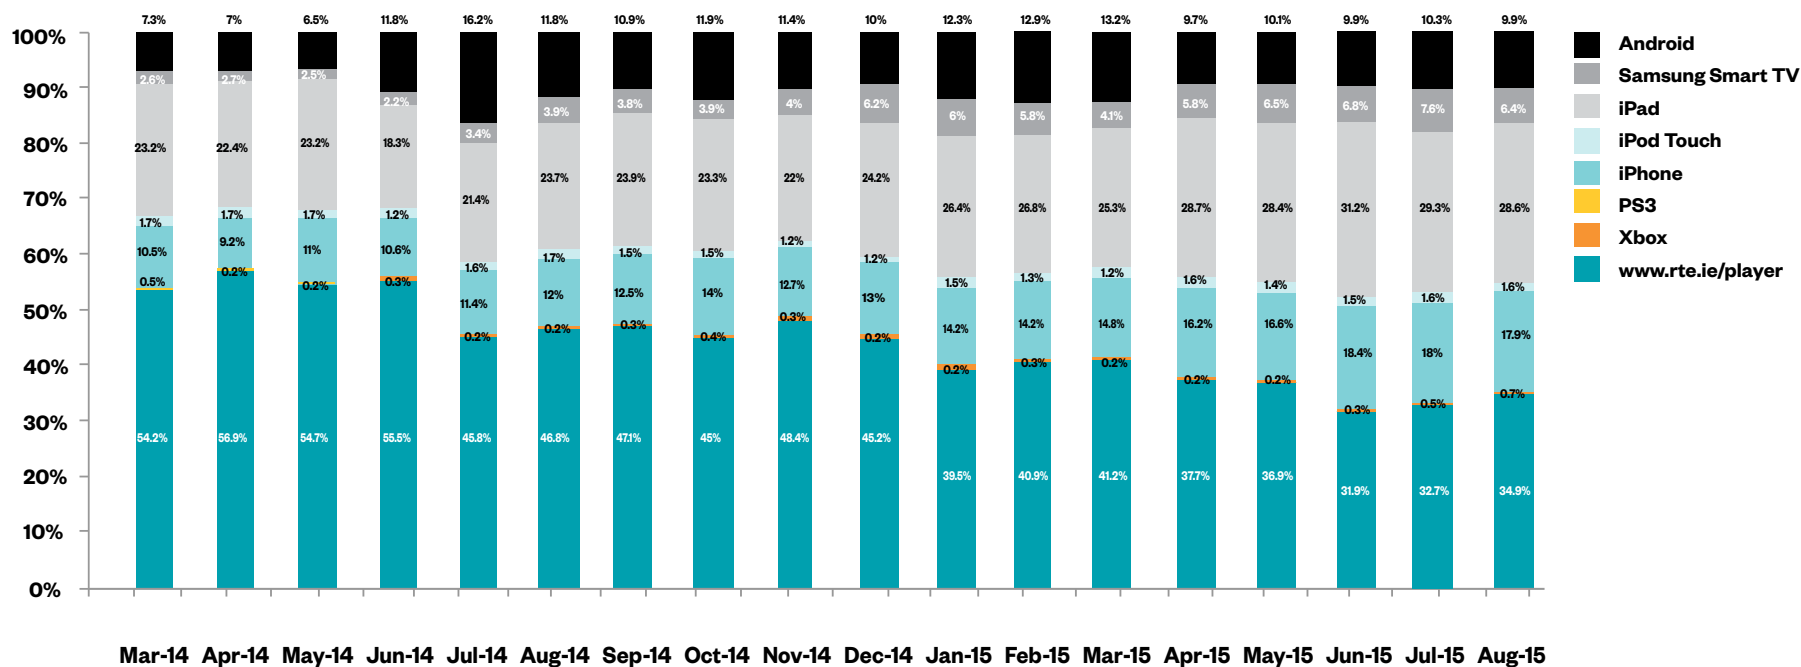

RTÉ Player Consumption by Platform

Share of Streams

- Desktop share grew month on month in August to 35%