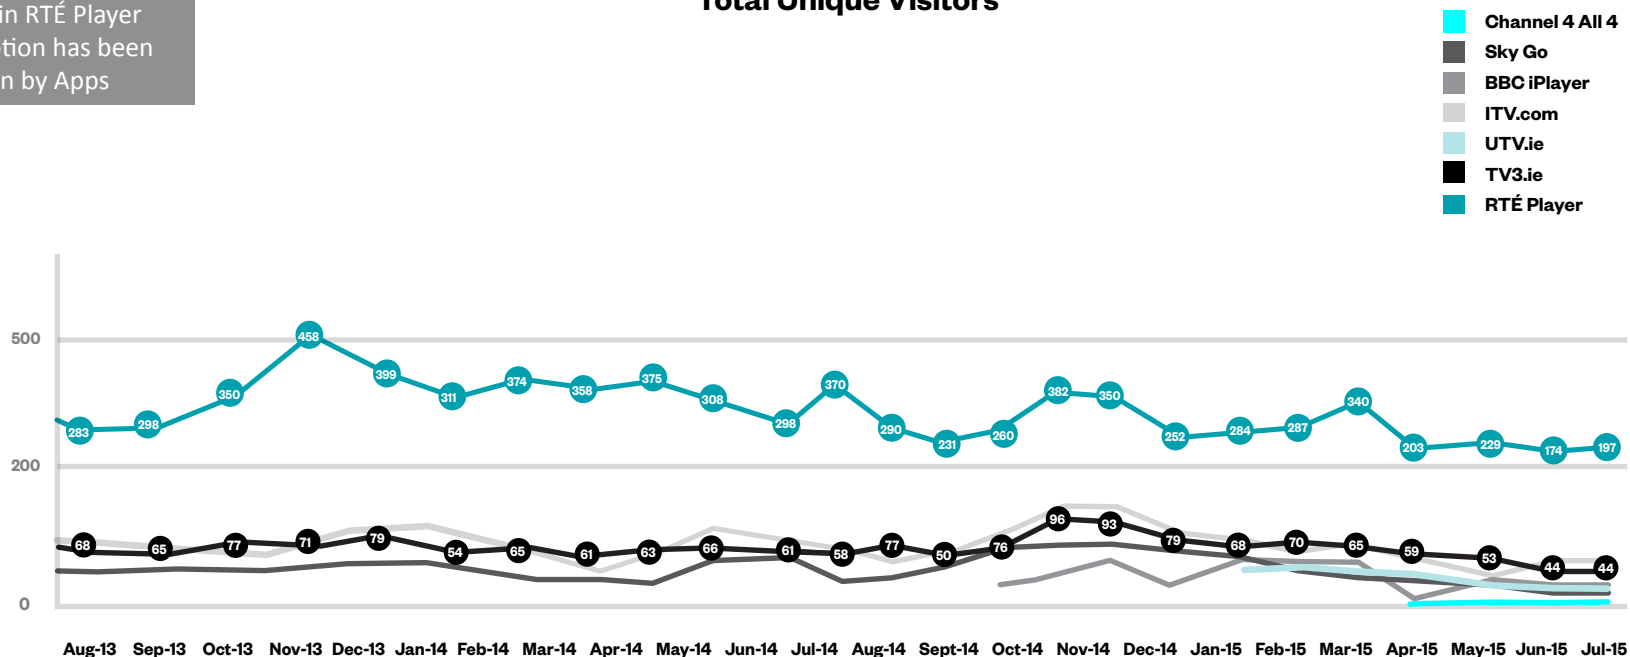

The original desktop version of the RTÉ Player has the most Irish unique visitors amongst its competitive set

N.B. comScore currently measures PC/ Laptop access only – recent growth in RTÉ Player consumption has been driven by Apps

Total Unique Visitors

N.B. The data above for, TV3.ie & ITV.com represents all traffic to the domain, and not just the VOD element of that site

- According to comScore MMX, there were 197,000 unique Irish visitors to the desktop version of the RTÉ Player in July