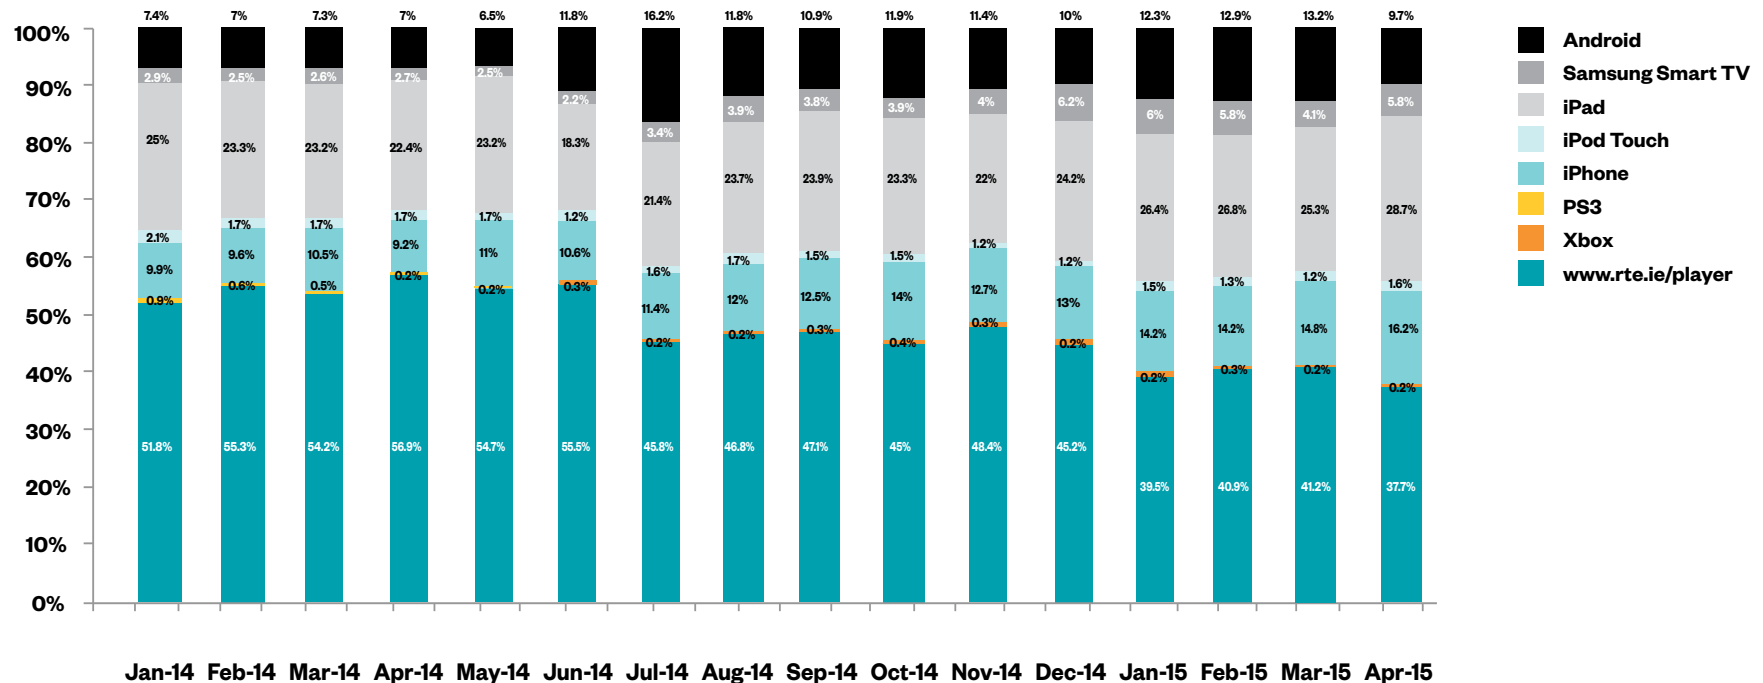

RTÉ Player Consumption by Platform

Share of Streams

- 47% of stream views in April were from iOS devices
- Samsung Smart TV has grown to almost 6% of streams