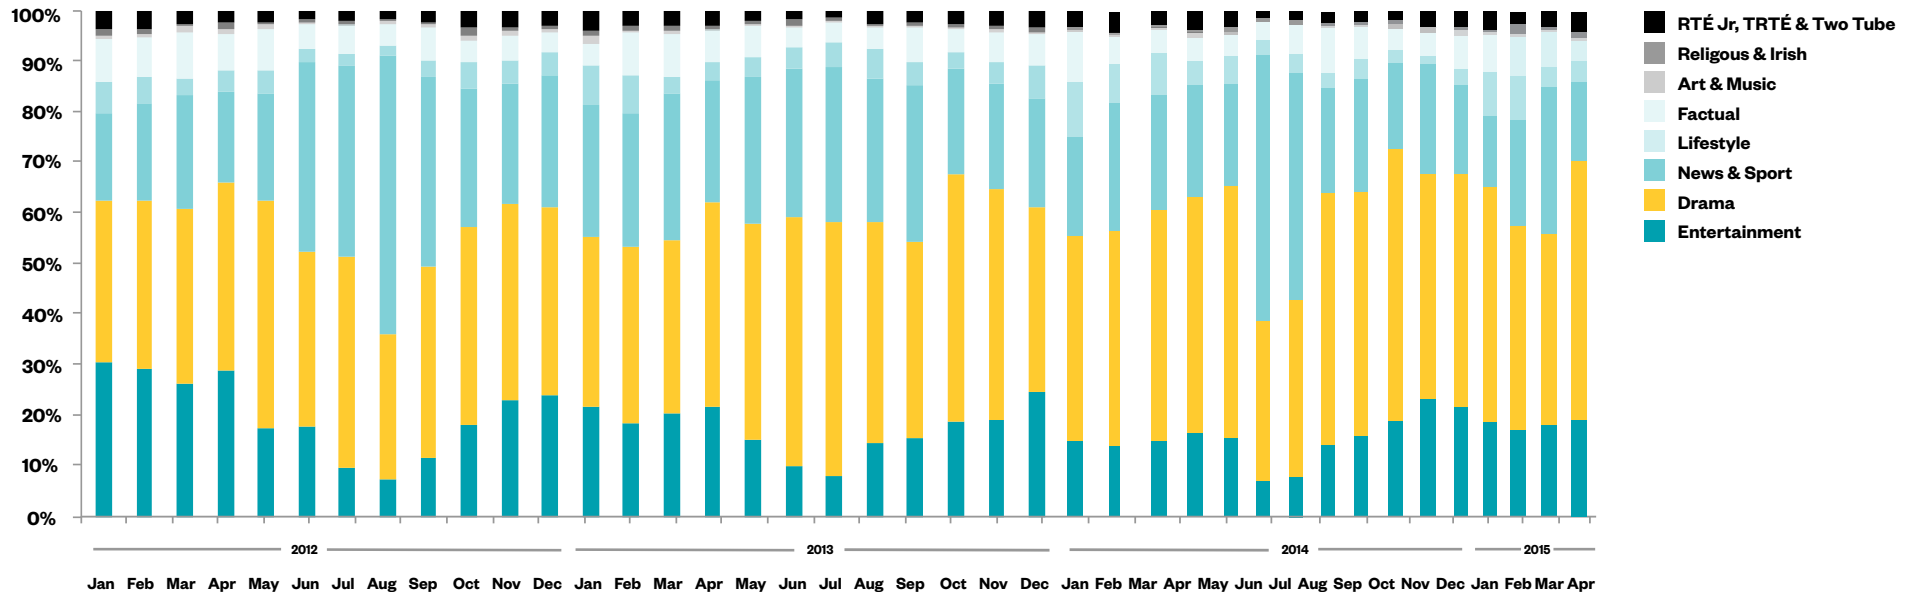

RTÉ Player Programme Category Analysis