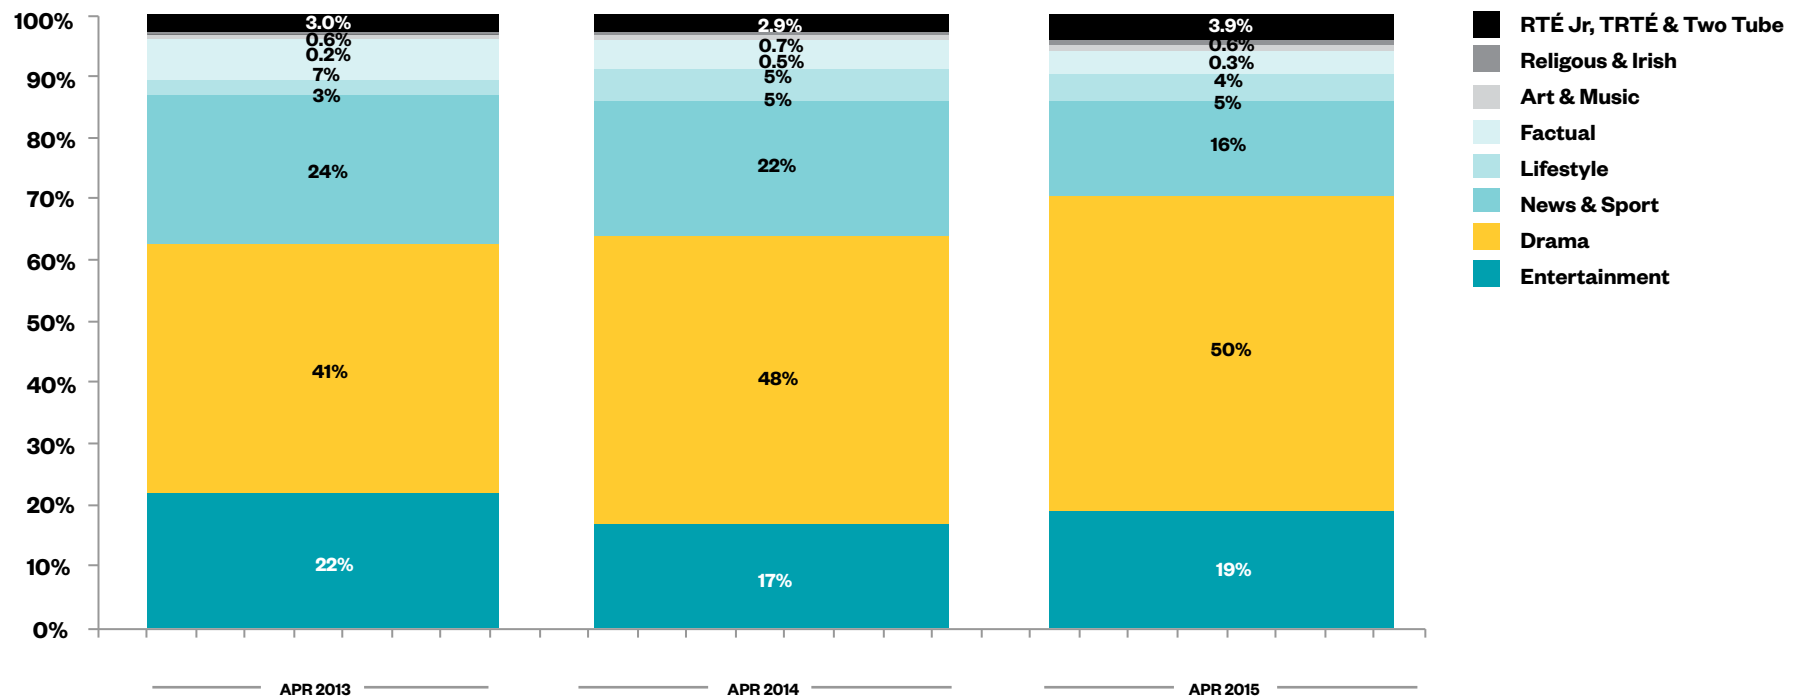

RTÉ Player Programme Category Analysis

- Drama accounted for half of all streams on the RTÉ Player in April, with the soaps and major US drama series popular