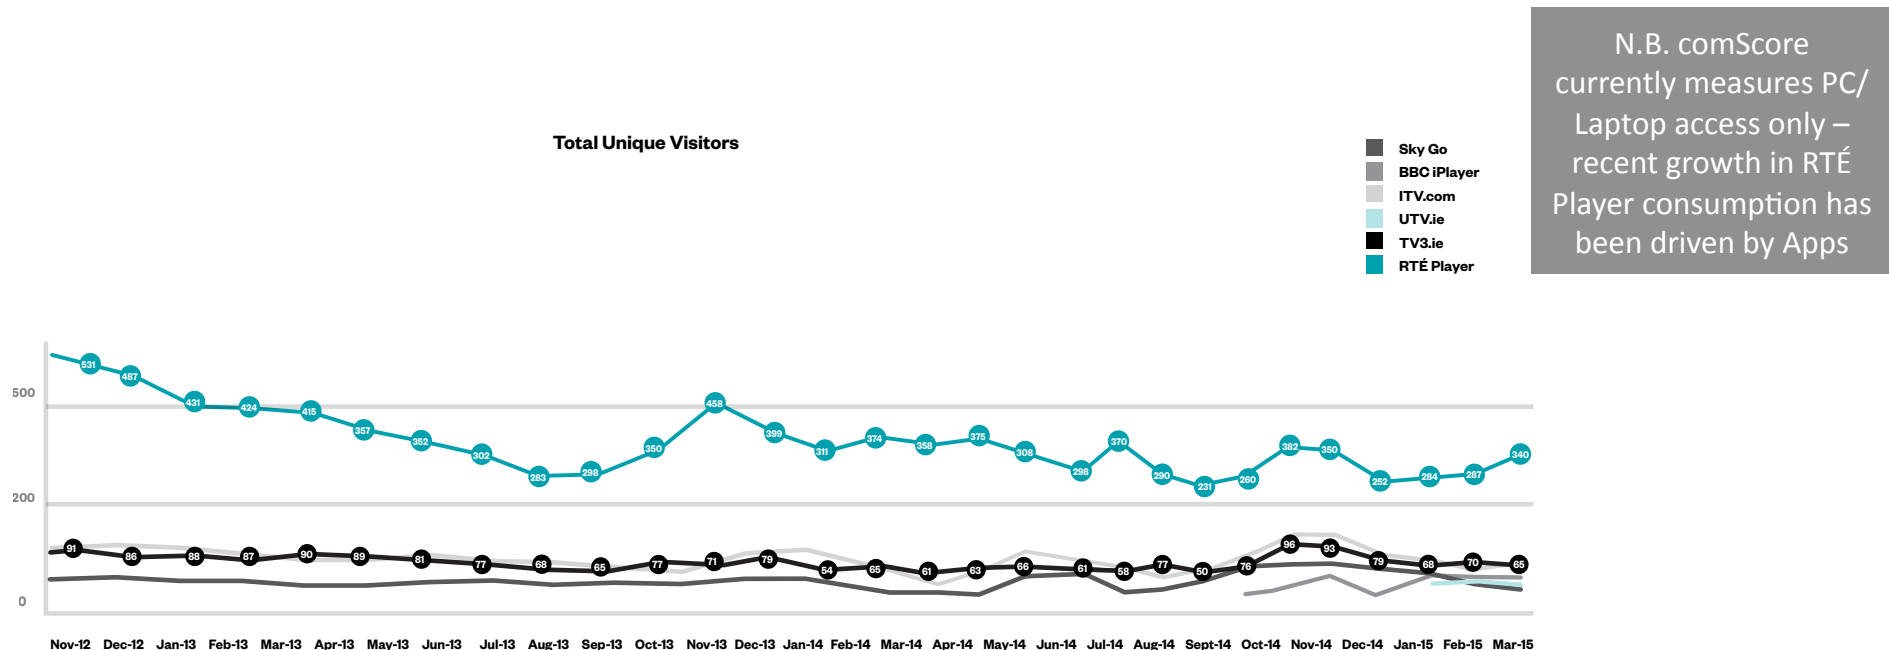

The original desktop version of the RTÉ Player has the most Irish unique visitors amongst its competitive set

N.B. comScore currently measures PC/ Laptop access only – recent growth in RTÉ Player consumption has been driven by Apps

N.B. The data above for, TV3.ie & ITV.com represents all traffic to the domain, and not just the VOD element of that site

- There were 340,000 unique Irish visitors to the desktop version of the RTÉ Player in March 2015, according to comScore MMX