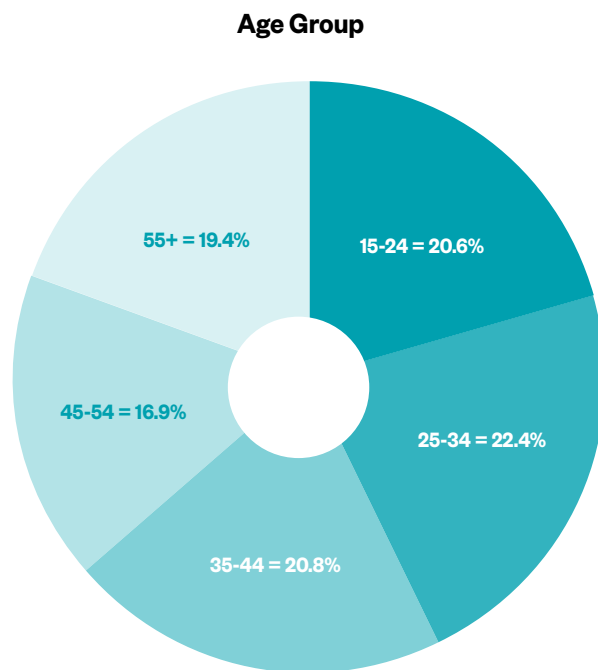

## The original desktop version of the RTÉ Player has the most Irish unique visitors amongst its competitive set

N.B. comScore currently measures PC/ Laptop access only – recent growth in RTÉ Player consumption has been driven by Apps

# RTÉ.ie/Player has a young and gender balanced user base in Ireland

Share of Irish Unique Users of the RTÉ Player

- Over 4 in 10 desktop users were 15-34 in March
- The gender split was exactly 50-50