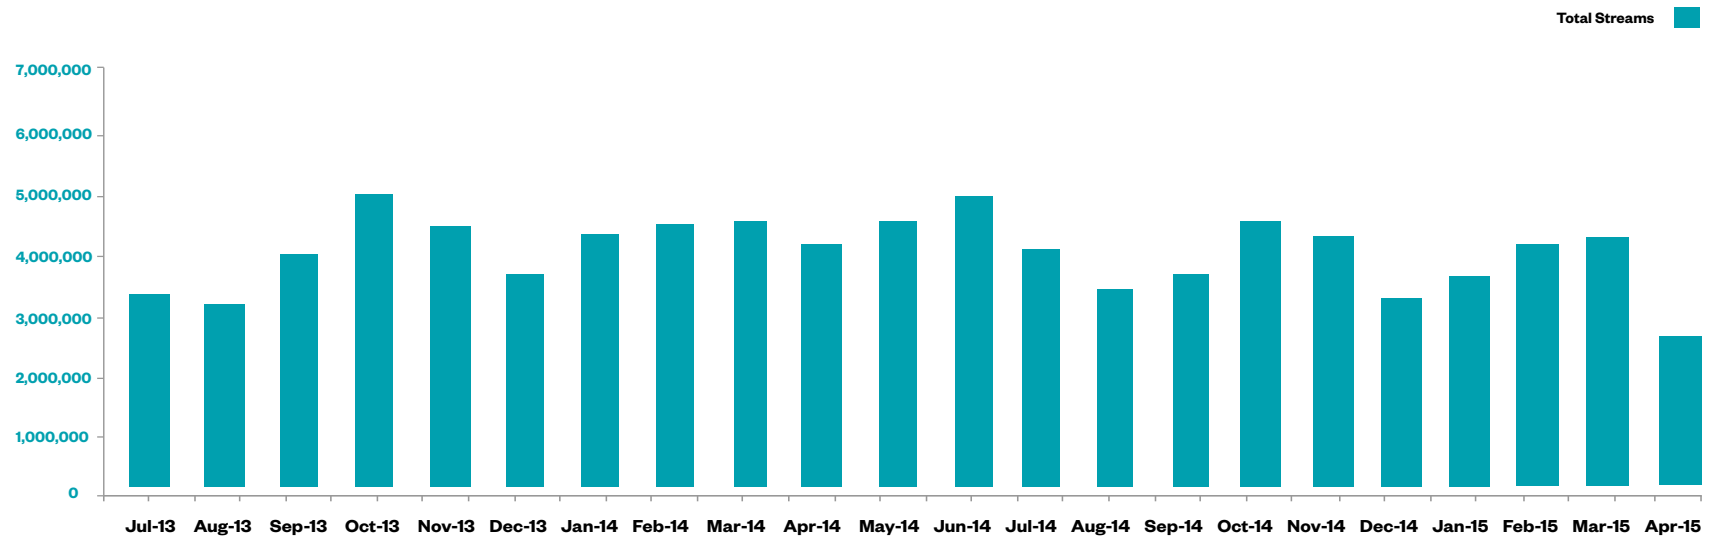

RTÉ Player Monthly Streams

- There were 2.7m stream views on the RTÉ Player during April 2015