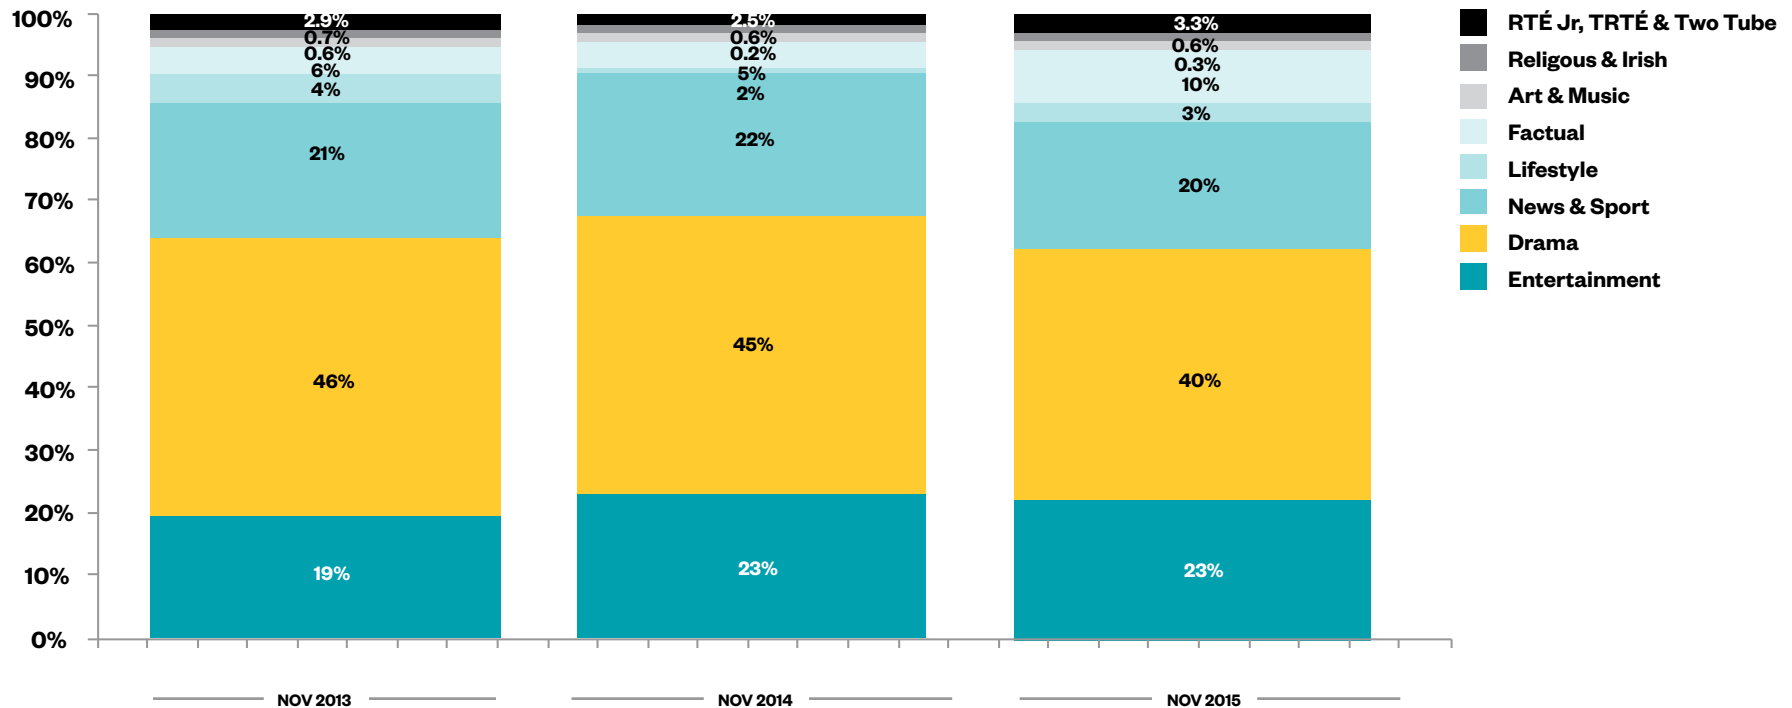

RTÉ Player Programme Category Analysis

- Factual share doubled between November 2014 and November 2015. Programmes with strong demand included *Ireland's Fittest Family*, *Kevin McGahern's Fast & Furious* and *Dole Life*
- Drama remained the top genre, with 40% of stream starts