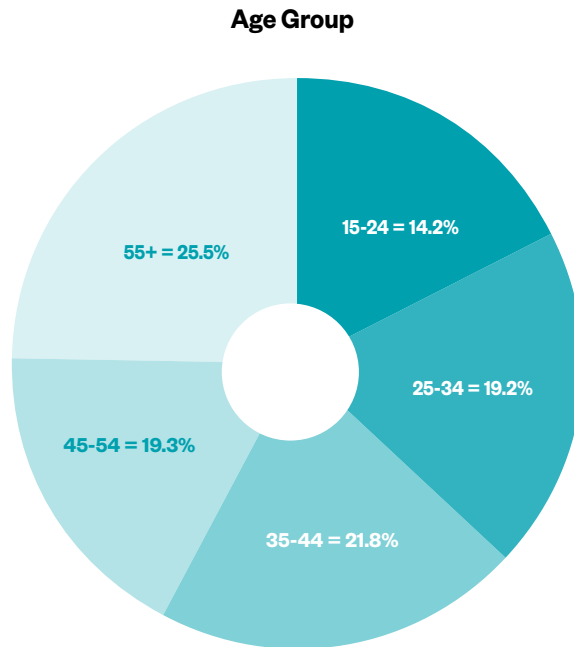

# RTÉ.ie/Player has a young and gender balanced user base in Ireland

Share of Irish Unique Users of the RTÉ Player

- **4 in 10 desktop users were 25-44 in October**
- **There were slightly more Male than Female users this month due to the Euro 2016 Play-off Qualifiers**