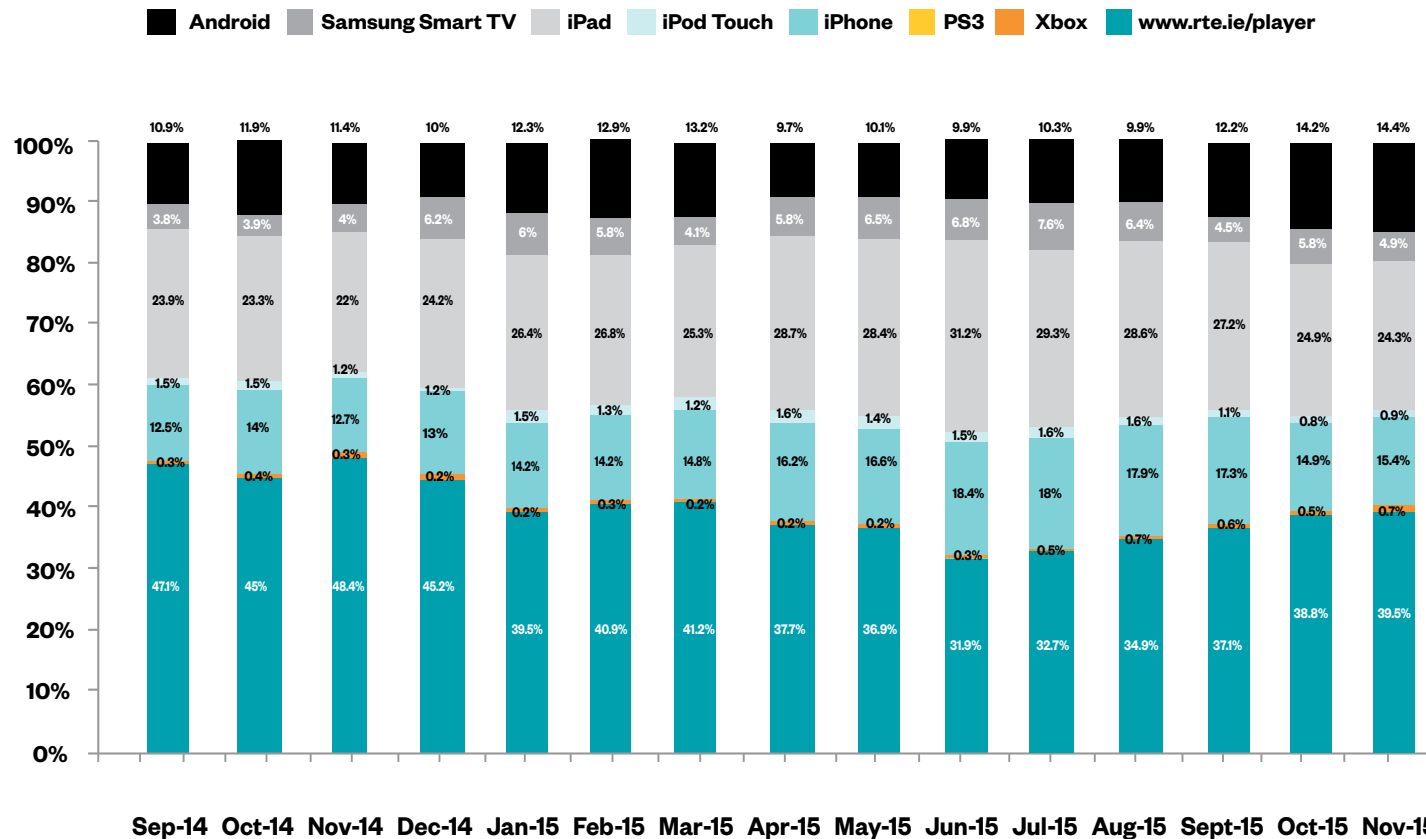

RTÉ Player Consumption by Platform

Share of Streams

- Desktop share returned to almost 40% in November