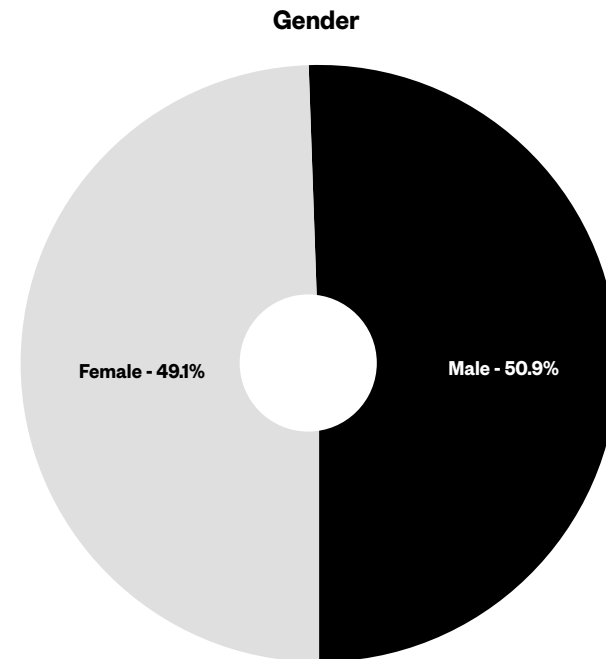

# RTÉ.ie/Player has a young and gender balanced user base in Ireland

Share of Irish Unique Users of the RTÉ Player

- **4 in 10 desktop users were 25-44 in October**
- **There were slightly more Male than Female users this month due to the Euro 2016 Play-off Qualifiers**