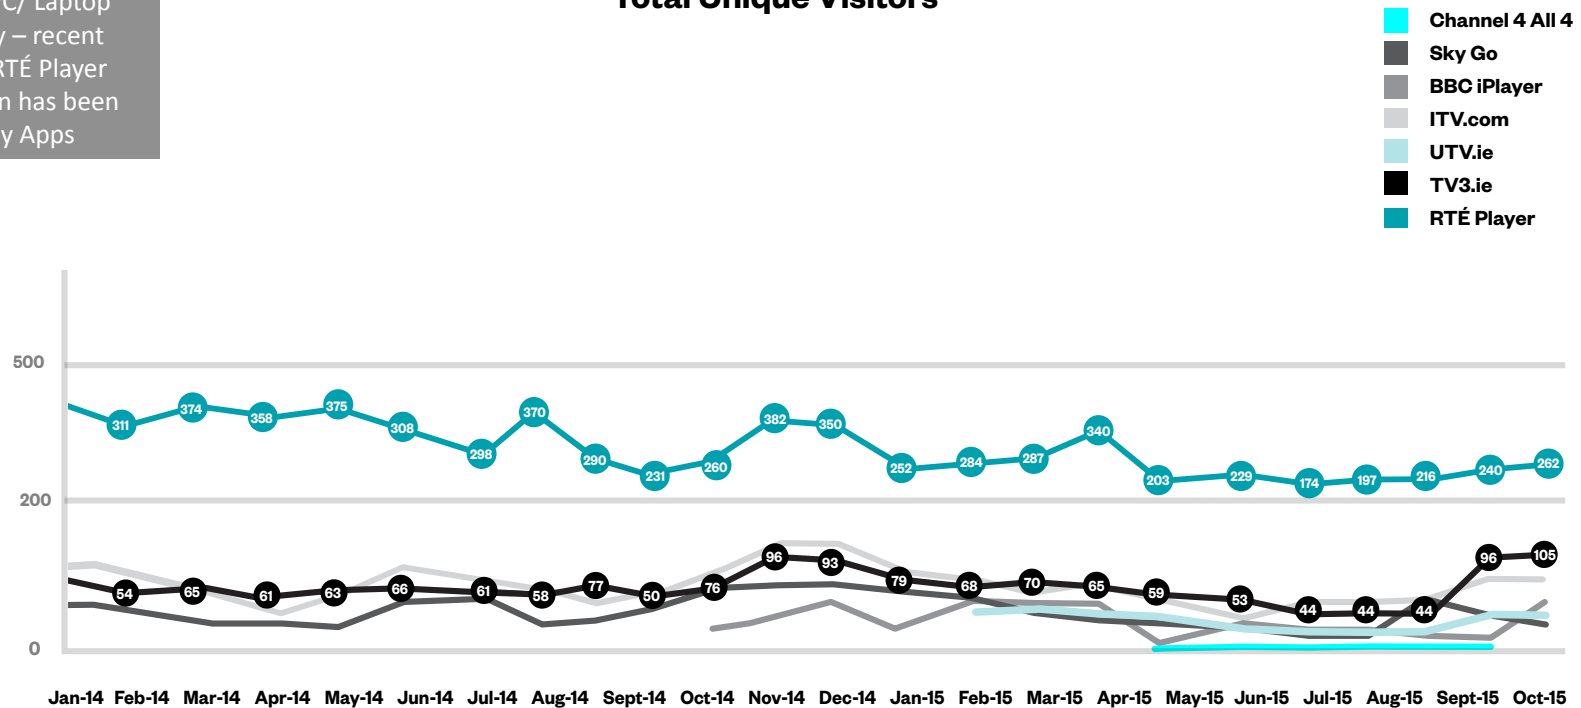

The original desktop version of the RTÉ Player has the most Irish unique visitors amongst its competitive set

N.B. comScore currently measures PC/ Laptop access only – recent growth in RTÉ Player consumption has been driven by Apps

Total Unique Visitors

N.B. The data above for, TV3.ie & ITV.com represents all traffic to the domain, and not just the VOD element of that site

- According to comScore MMX, there were 262,000 unique Irish visitors to the desktop version of the RTÉ Player in October*