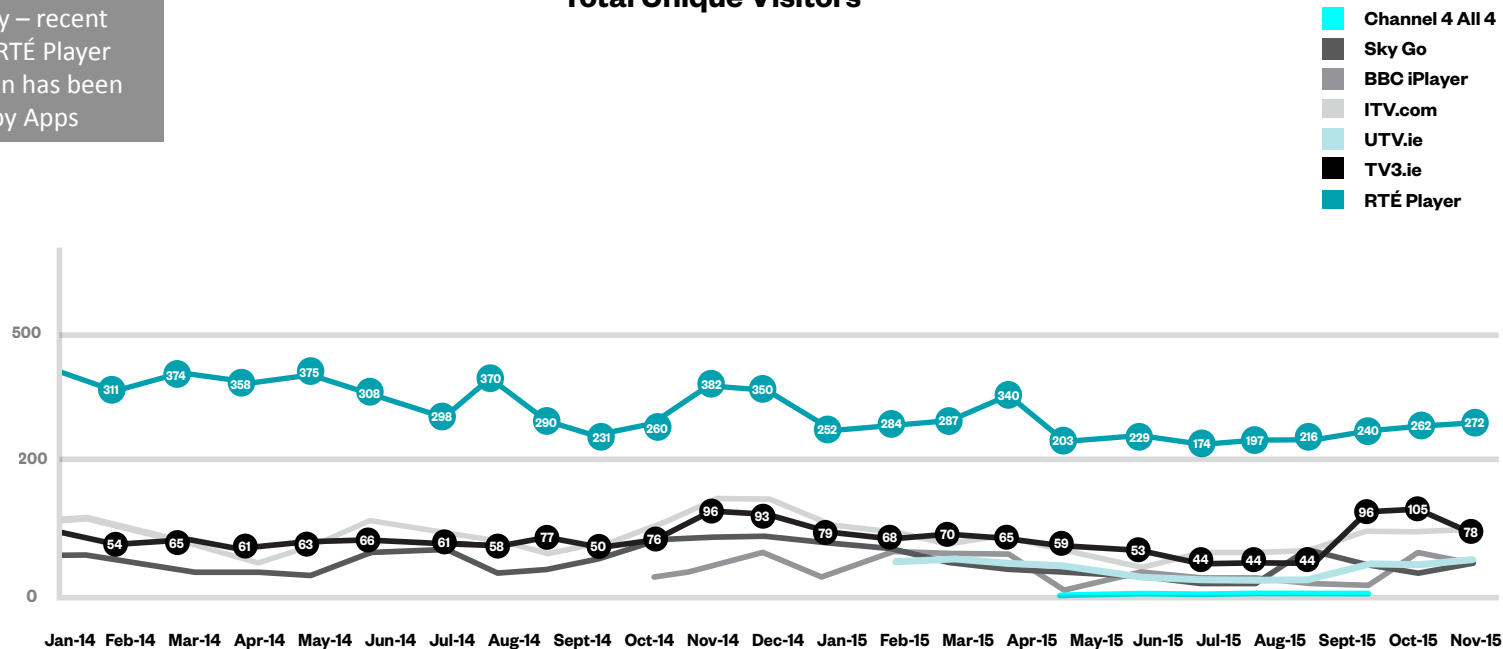

The original desktop version of the RTÉ Player has the most Irish unique visitors amongst its competitive set

N.B. comScore currently measures PC/ Laptop access only – recent growth in RTÉ Player consumption has been driven by Apps

Total Unique Visitors

N.B. The data above for, TV3.ie & ITV.com represents all traffic to the domain, and not just the VOD element of that site

- According to comScore MMX, there were 272,000 unique Irish visitors to the desktop version of the RTÉ Player in November*