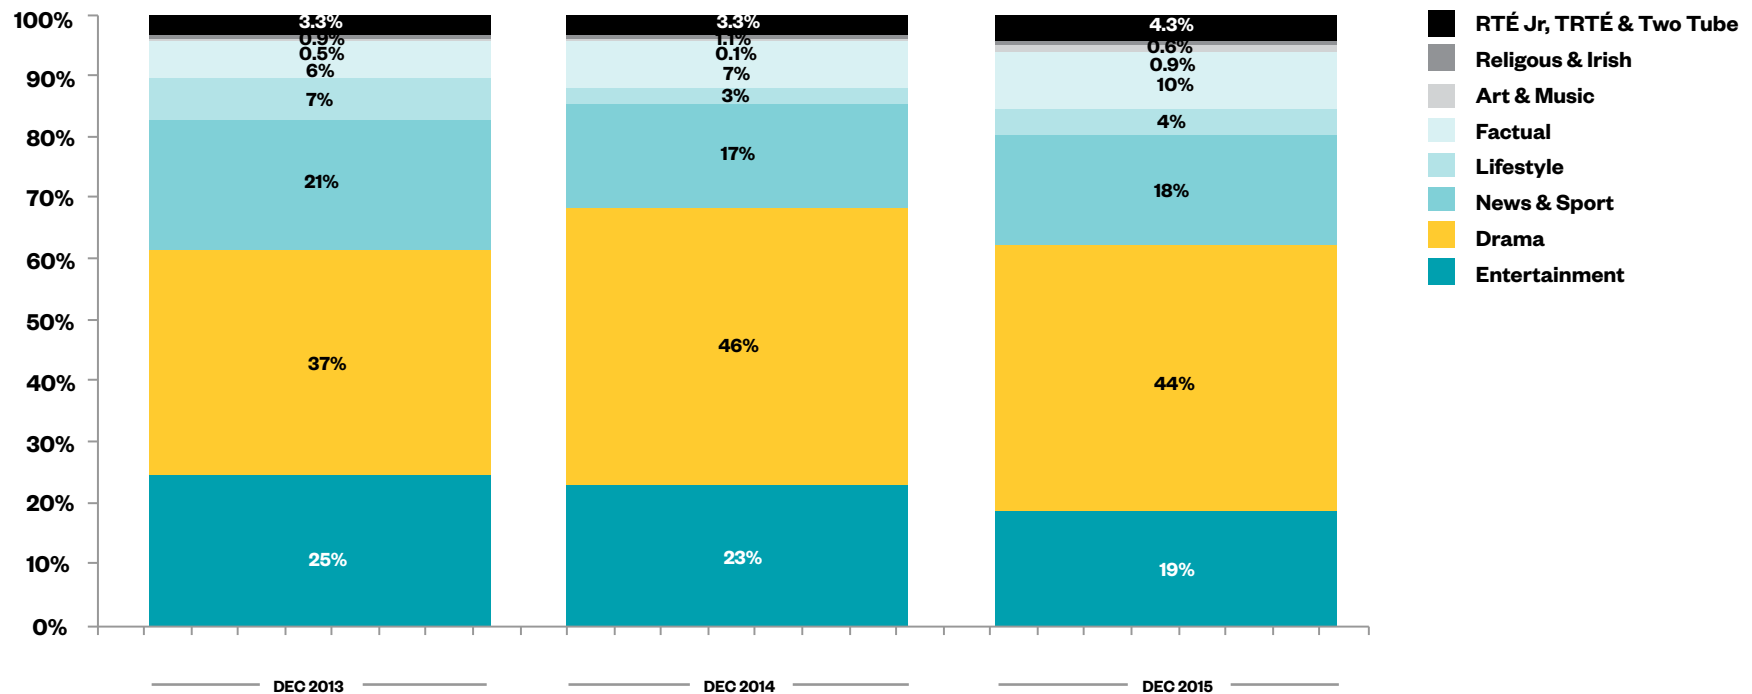

RTÉ Player Programme Category Analysis

- Factual share grew from 7% to 10% year on year. Ireland's Fittest Family was the most popular title in this genre
- Once again Drama was the most popular genre, with 44% of all streams. EastEnders was the top title and demand was very strong over the Christmas period