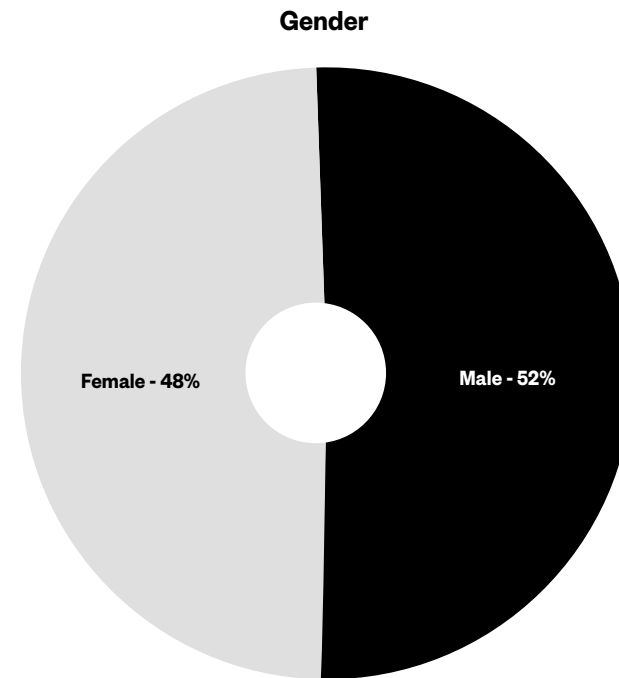

### Total Unique Visitors

N.B. The data above for, TV3.ie & ITV.com represents all traffic to the domain, and not just the VOD element of that site

- According to comScore MMX, there were 272,000 unique Irish visitors to the desktop version of the RTÉ Player in November\*

# RTÉ.ie/Player has a young and gender balanced user base in Ireland

Share of Irish Unique Users of the RTÉ Player

- 4 in 10 desktop users were 25-44 in November
- 52% of users of rte.ie/player were Men