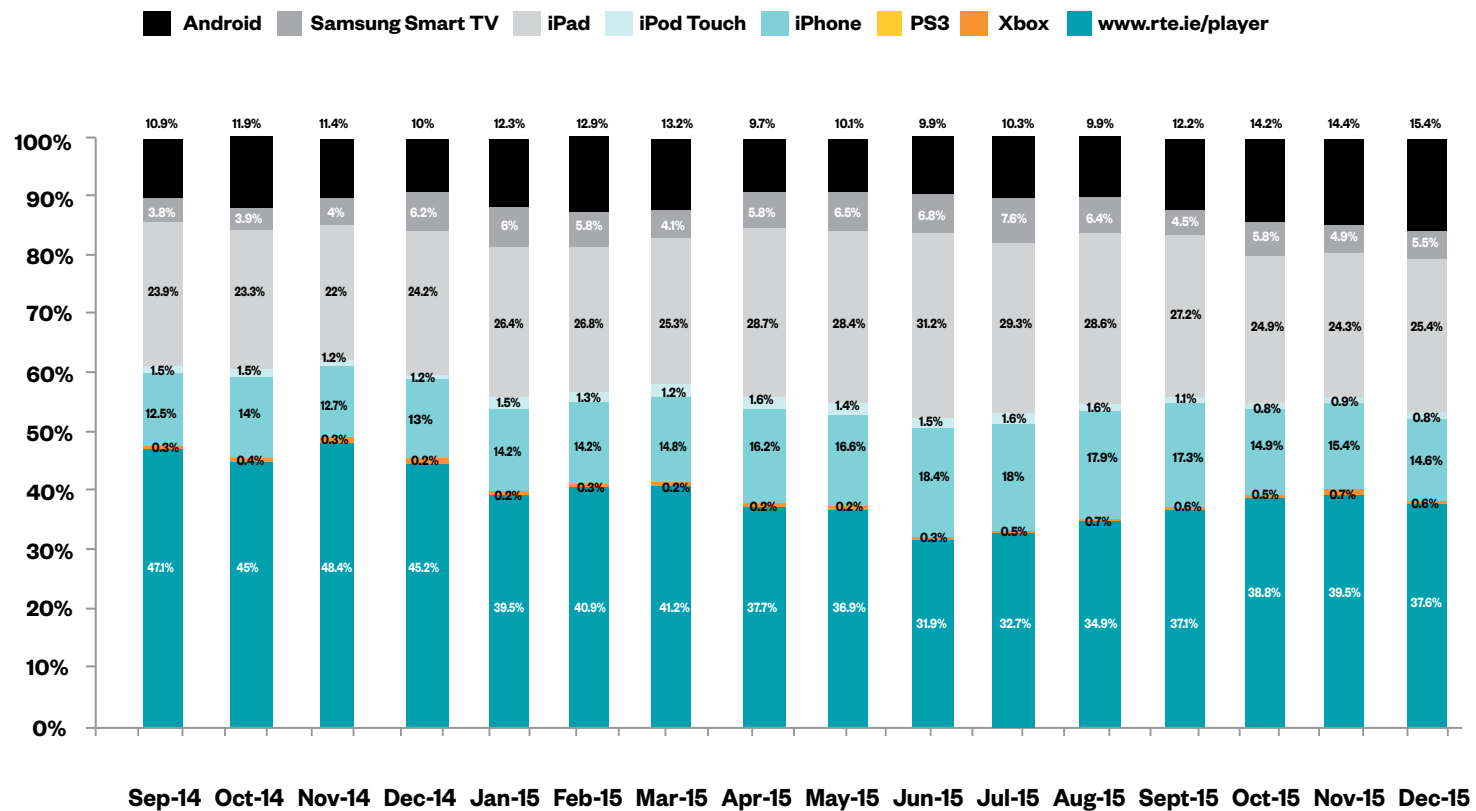

RTÉ Player Consumption by Platform

Share of Streams

- Android share reached a 12 month high of 15.4% in December