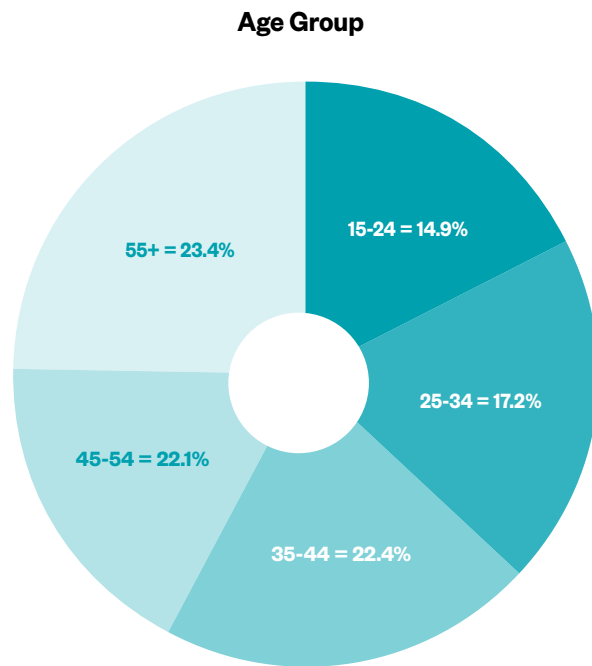

# RTÉ.ie/Player has a young and gender balanced user base in Ireland

Share of Irish Unique Users of the RTÉ Player

- 4 in 10 desktop users were 25-44 in November
- 52% of users of rte.ie/player were Men