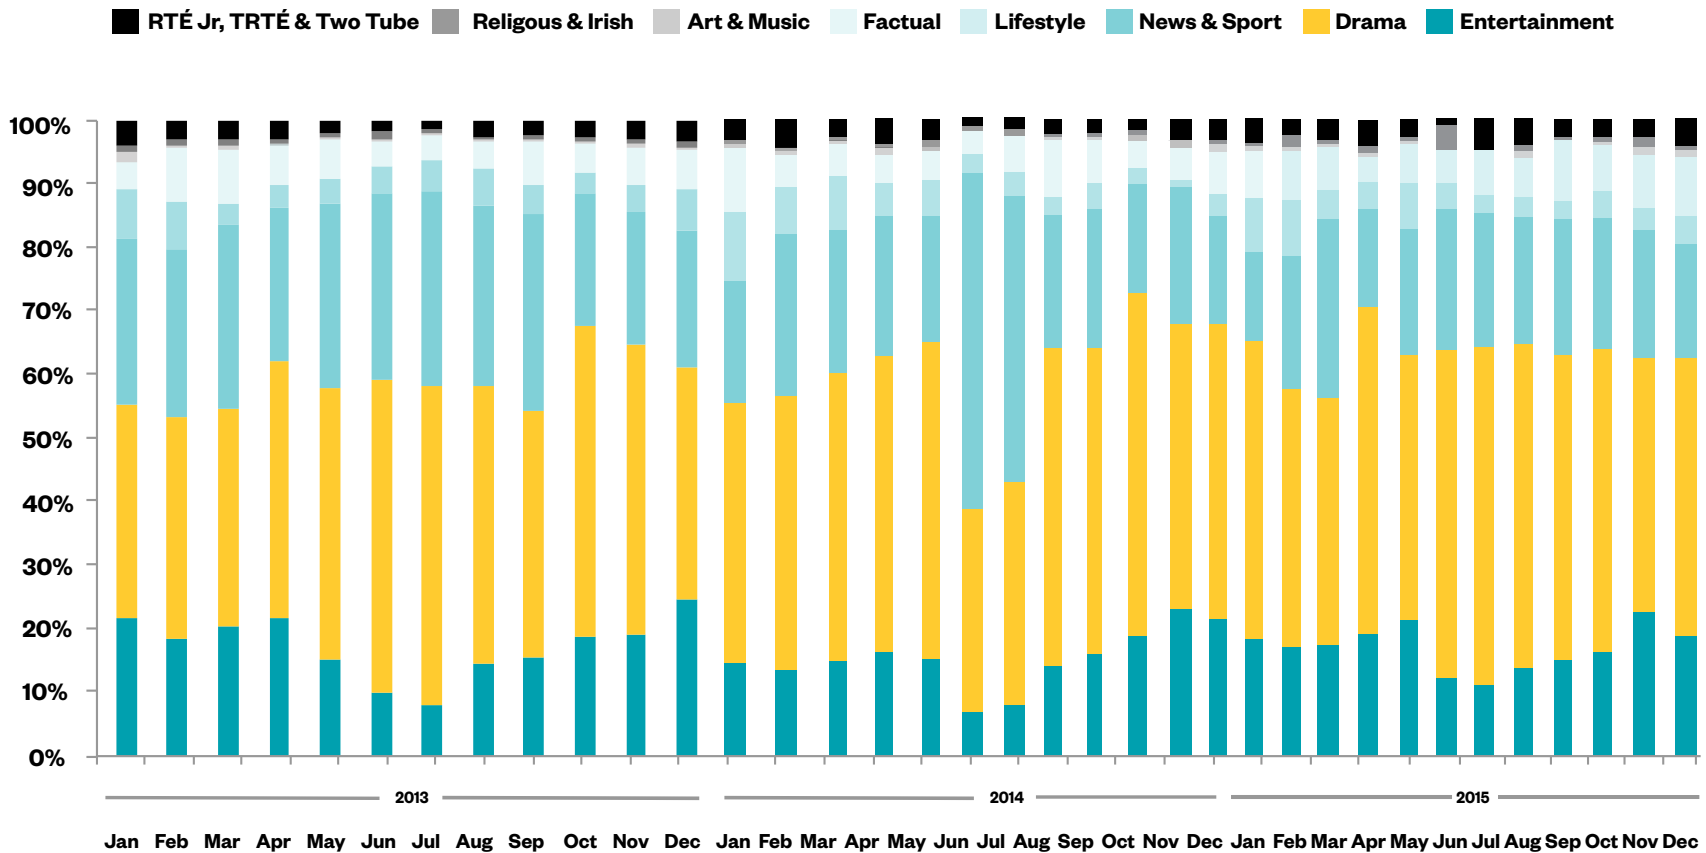

RTÉ Player Programme Category Analysis