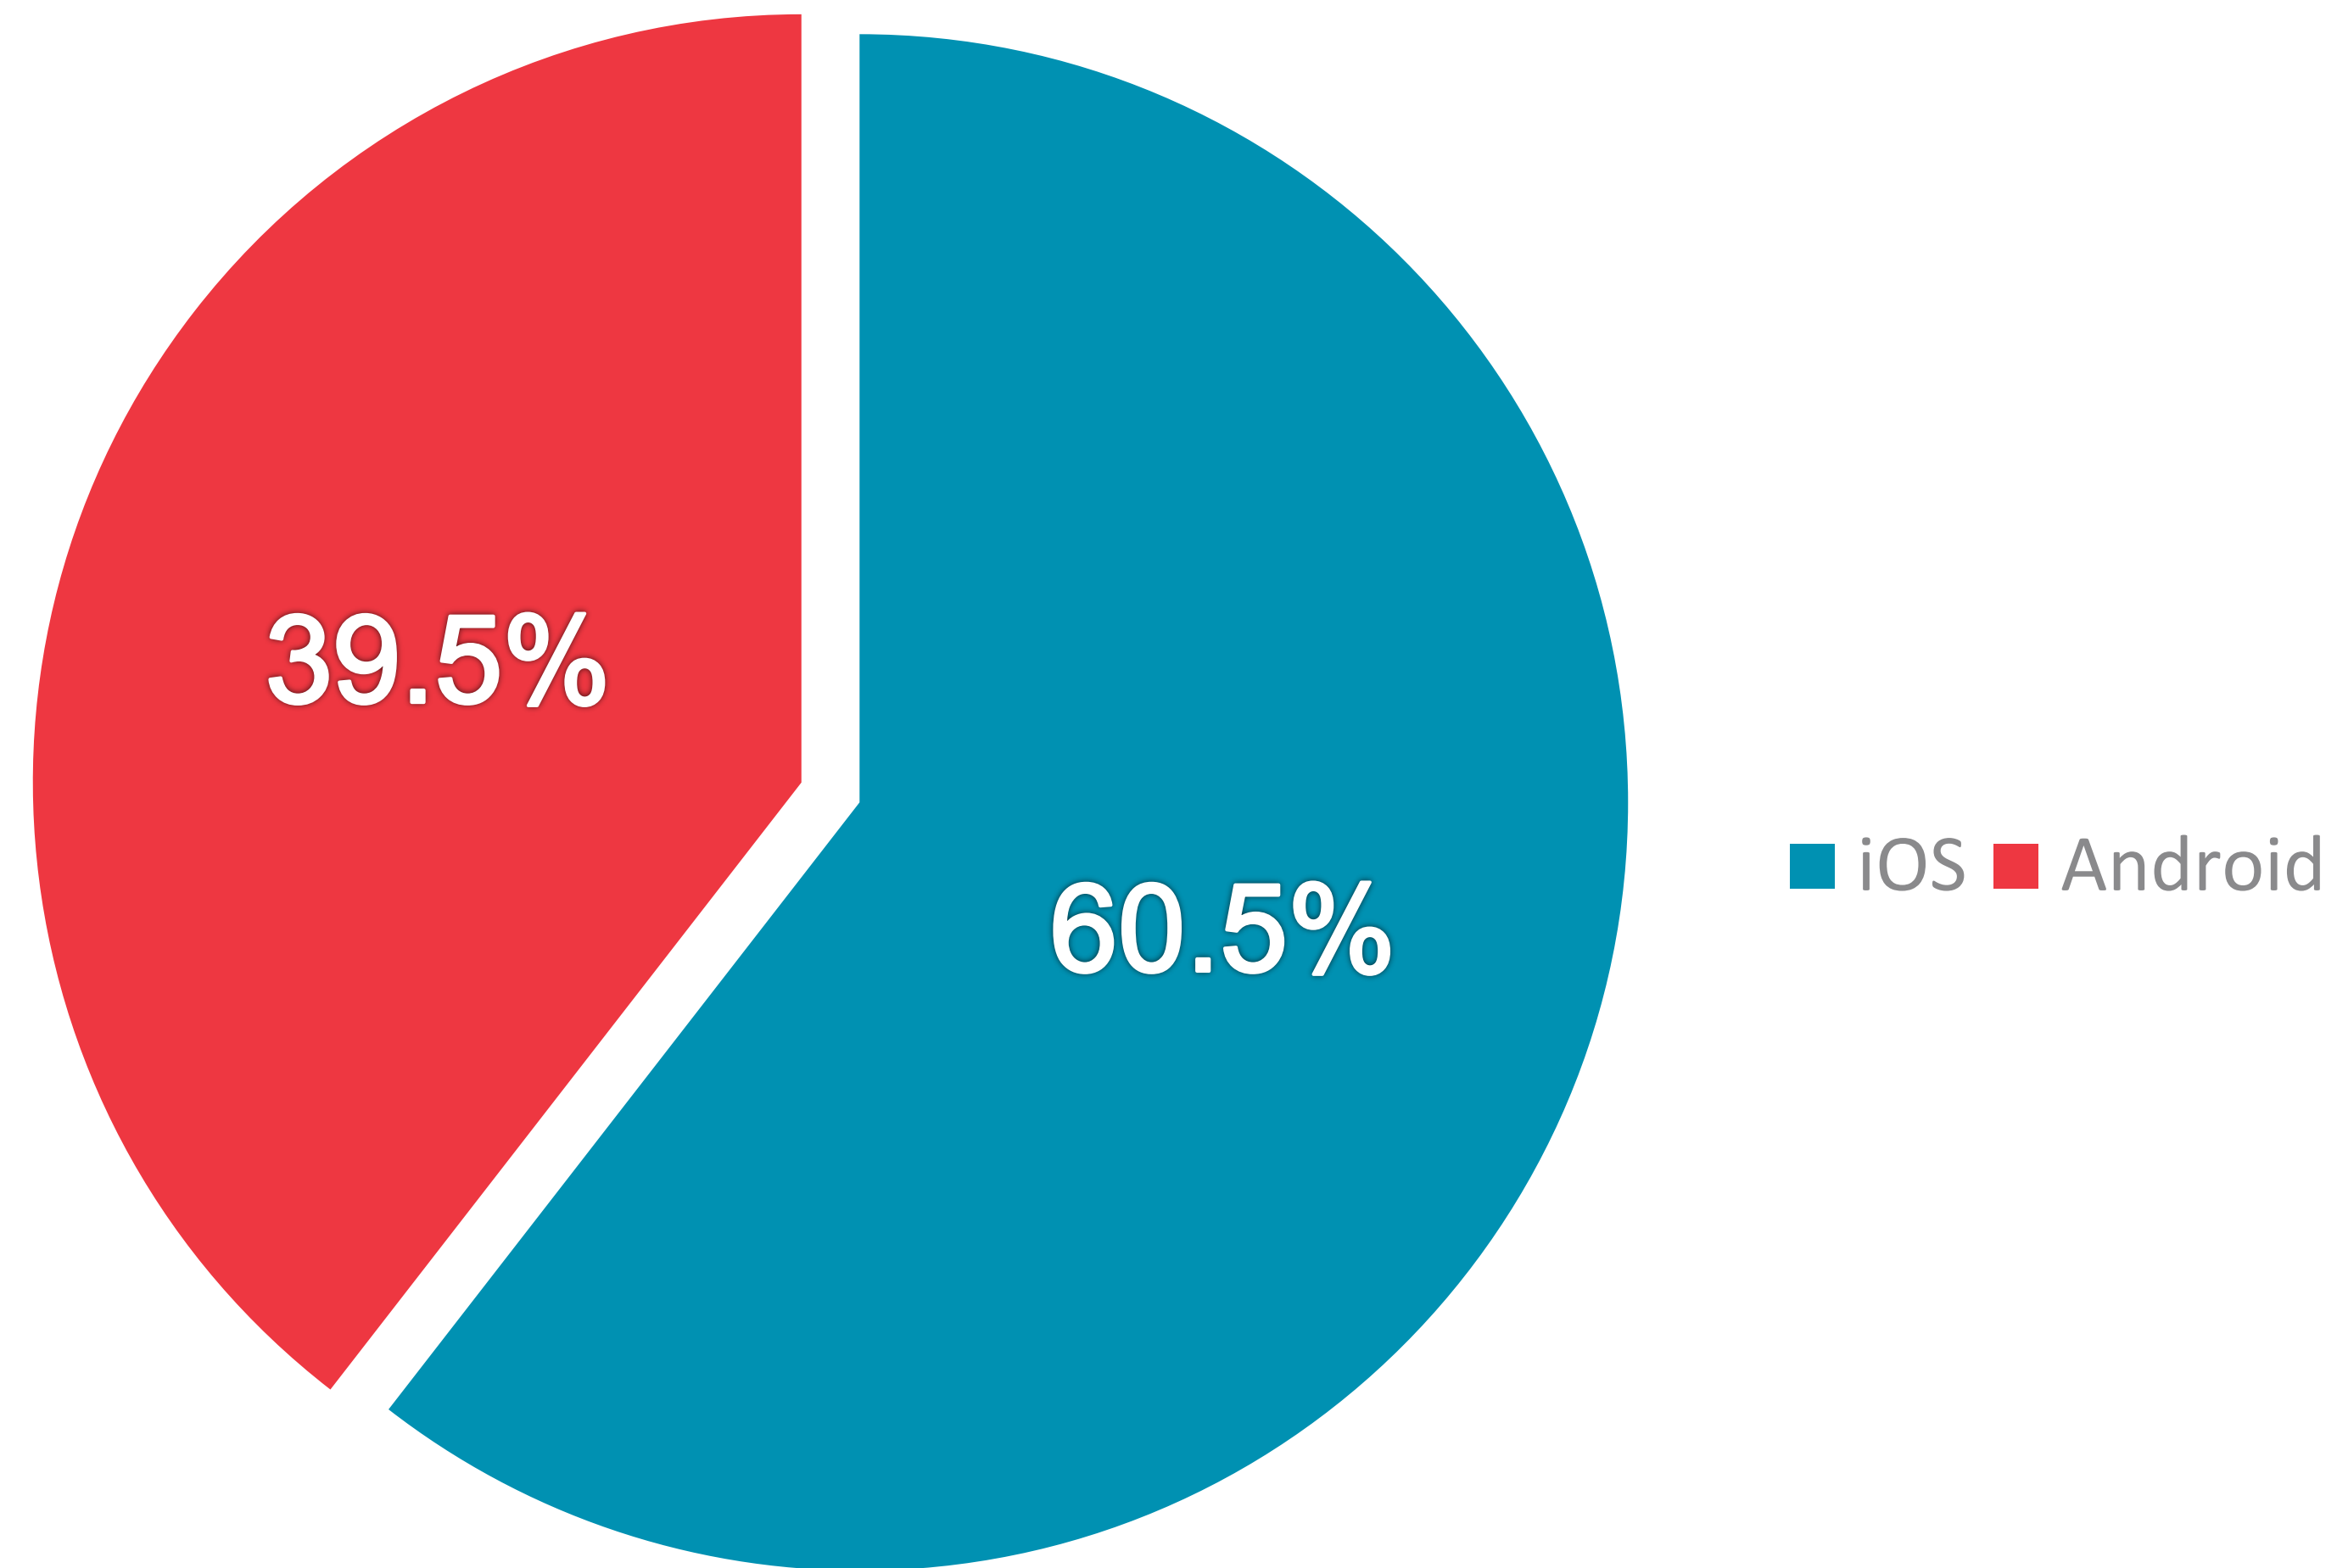

PAGE VIEWS PER APP VERSION