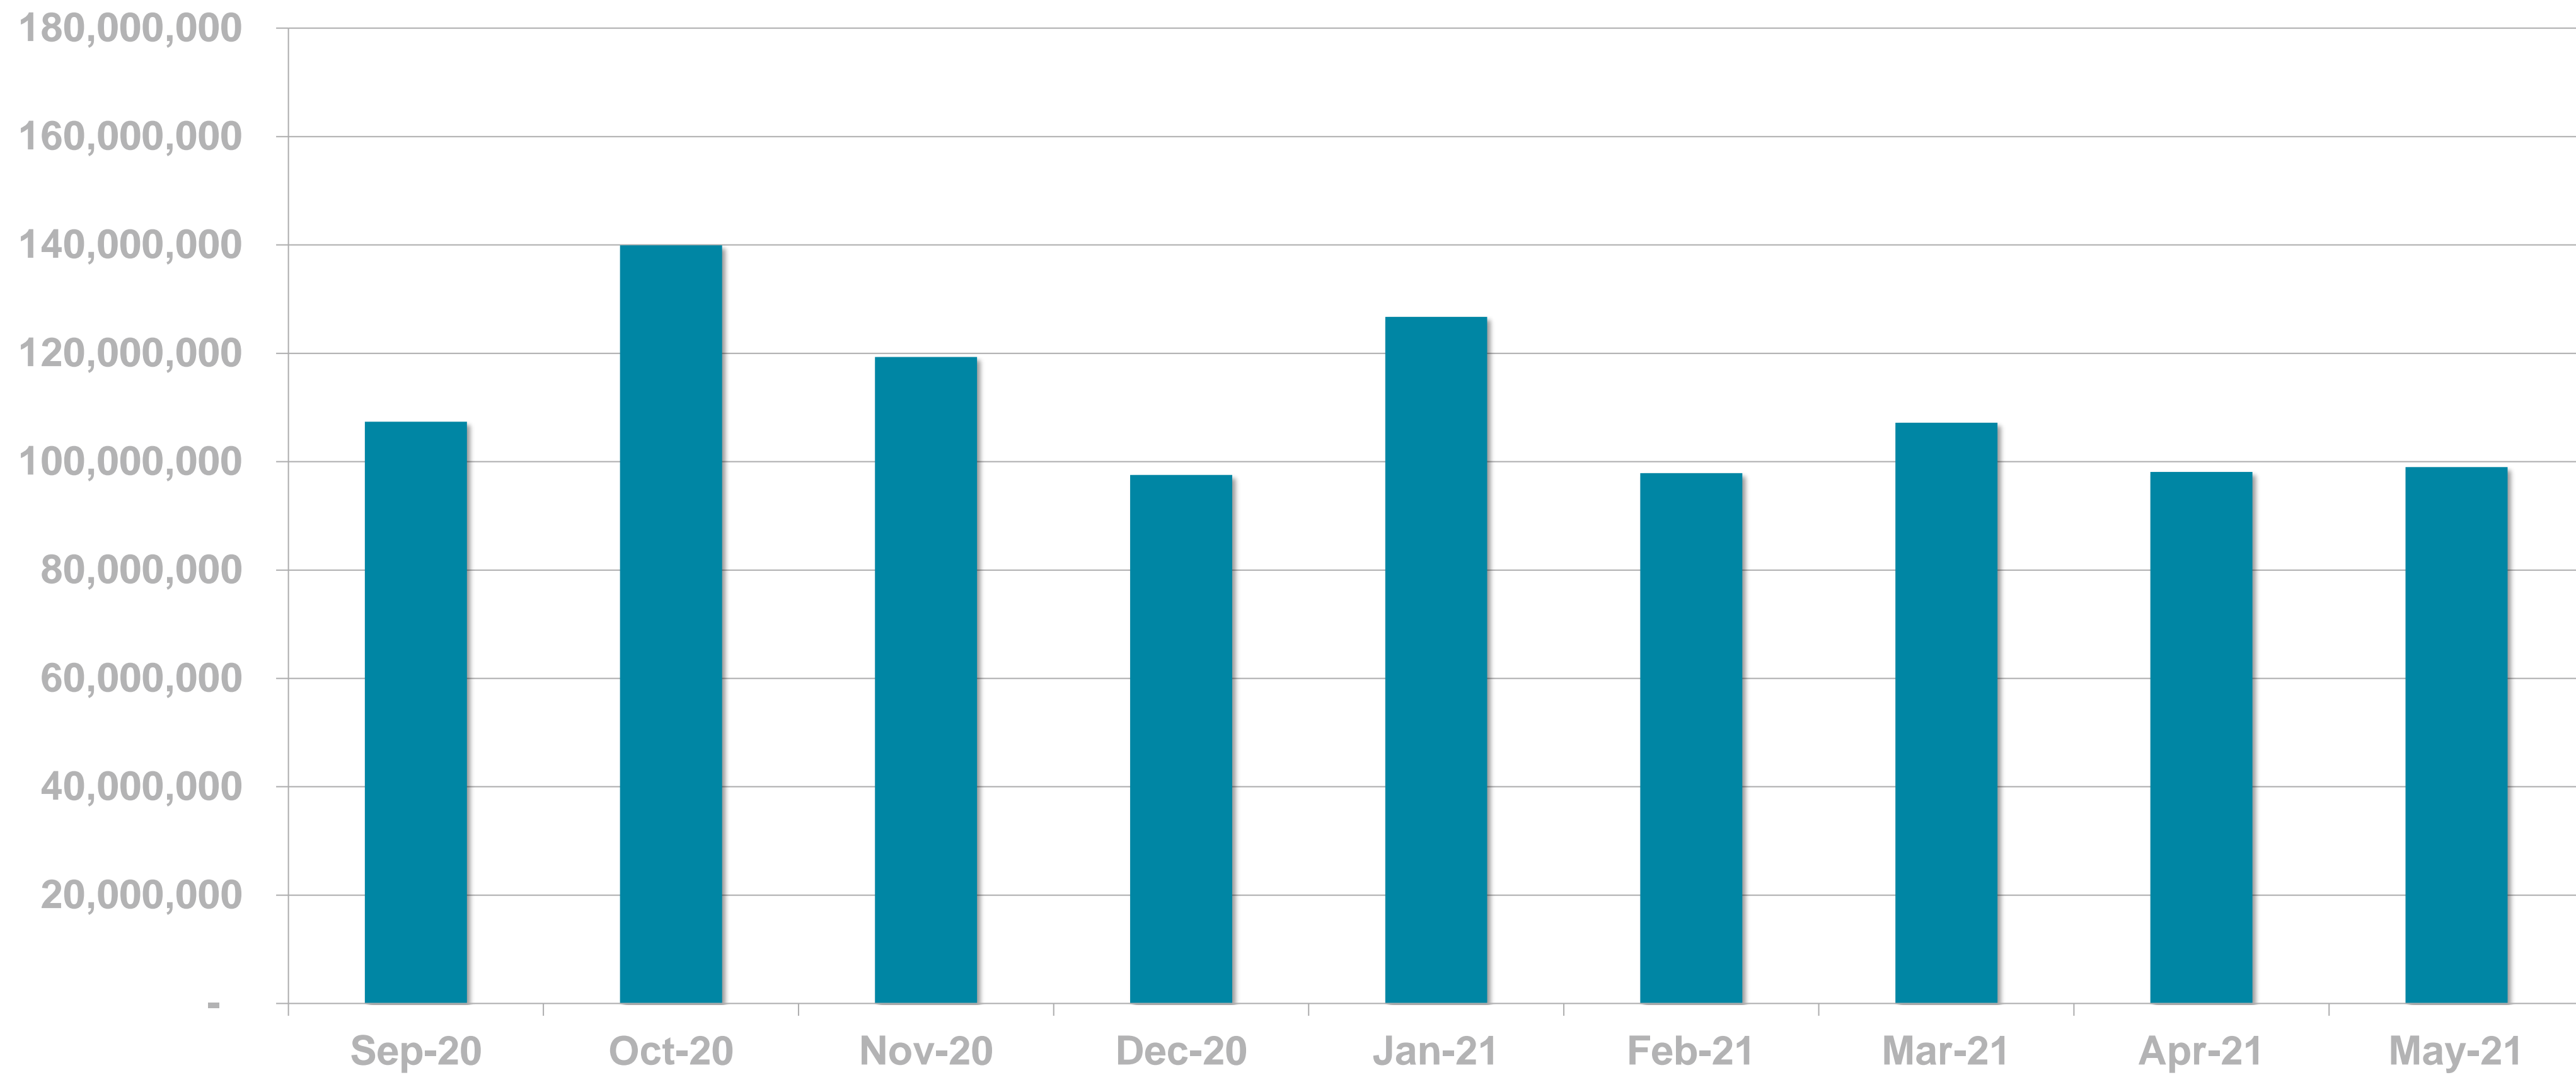

RTÉ.ie PAGE VIEWS PER MONTH