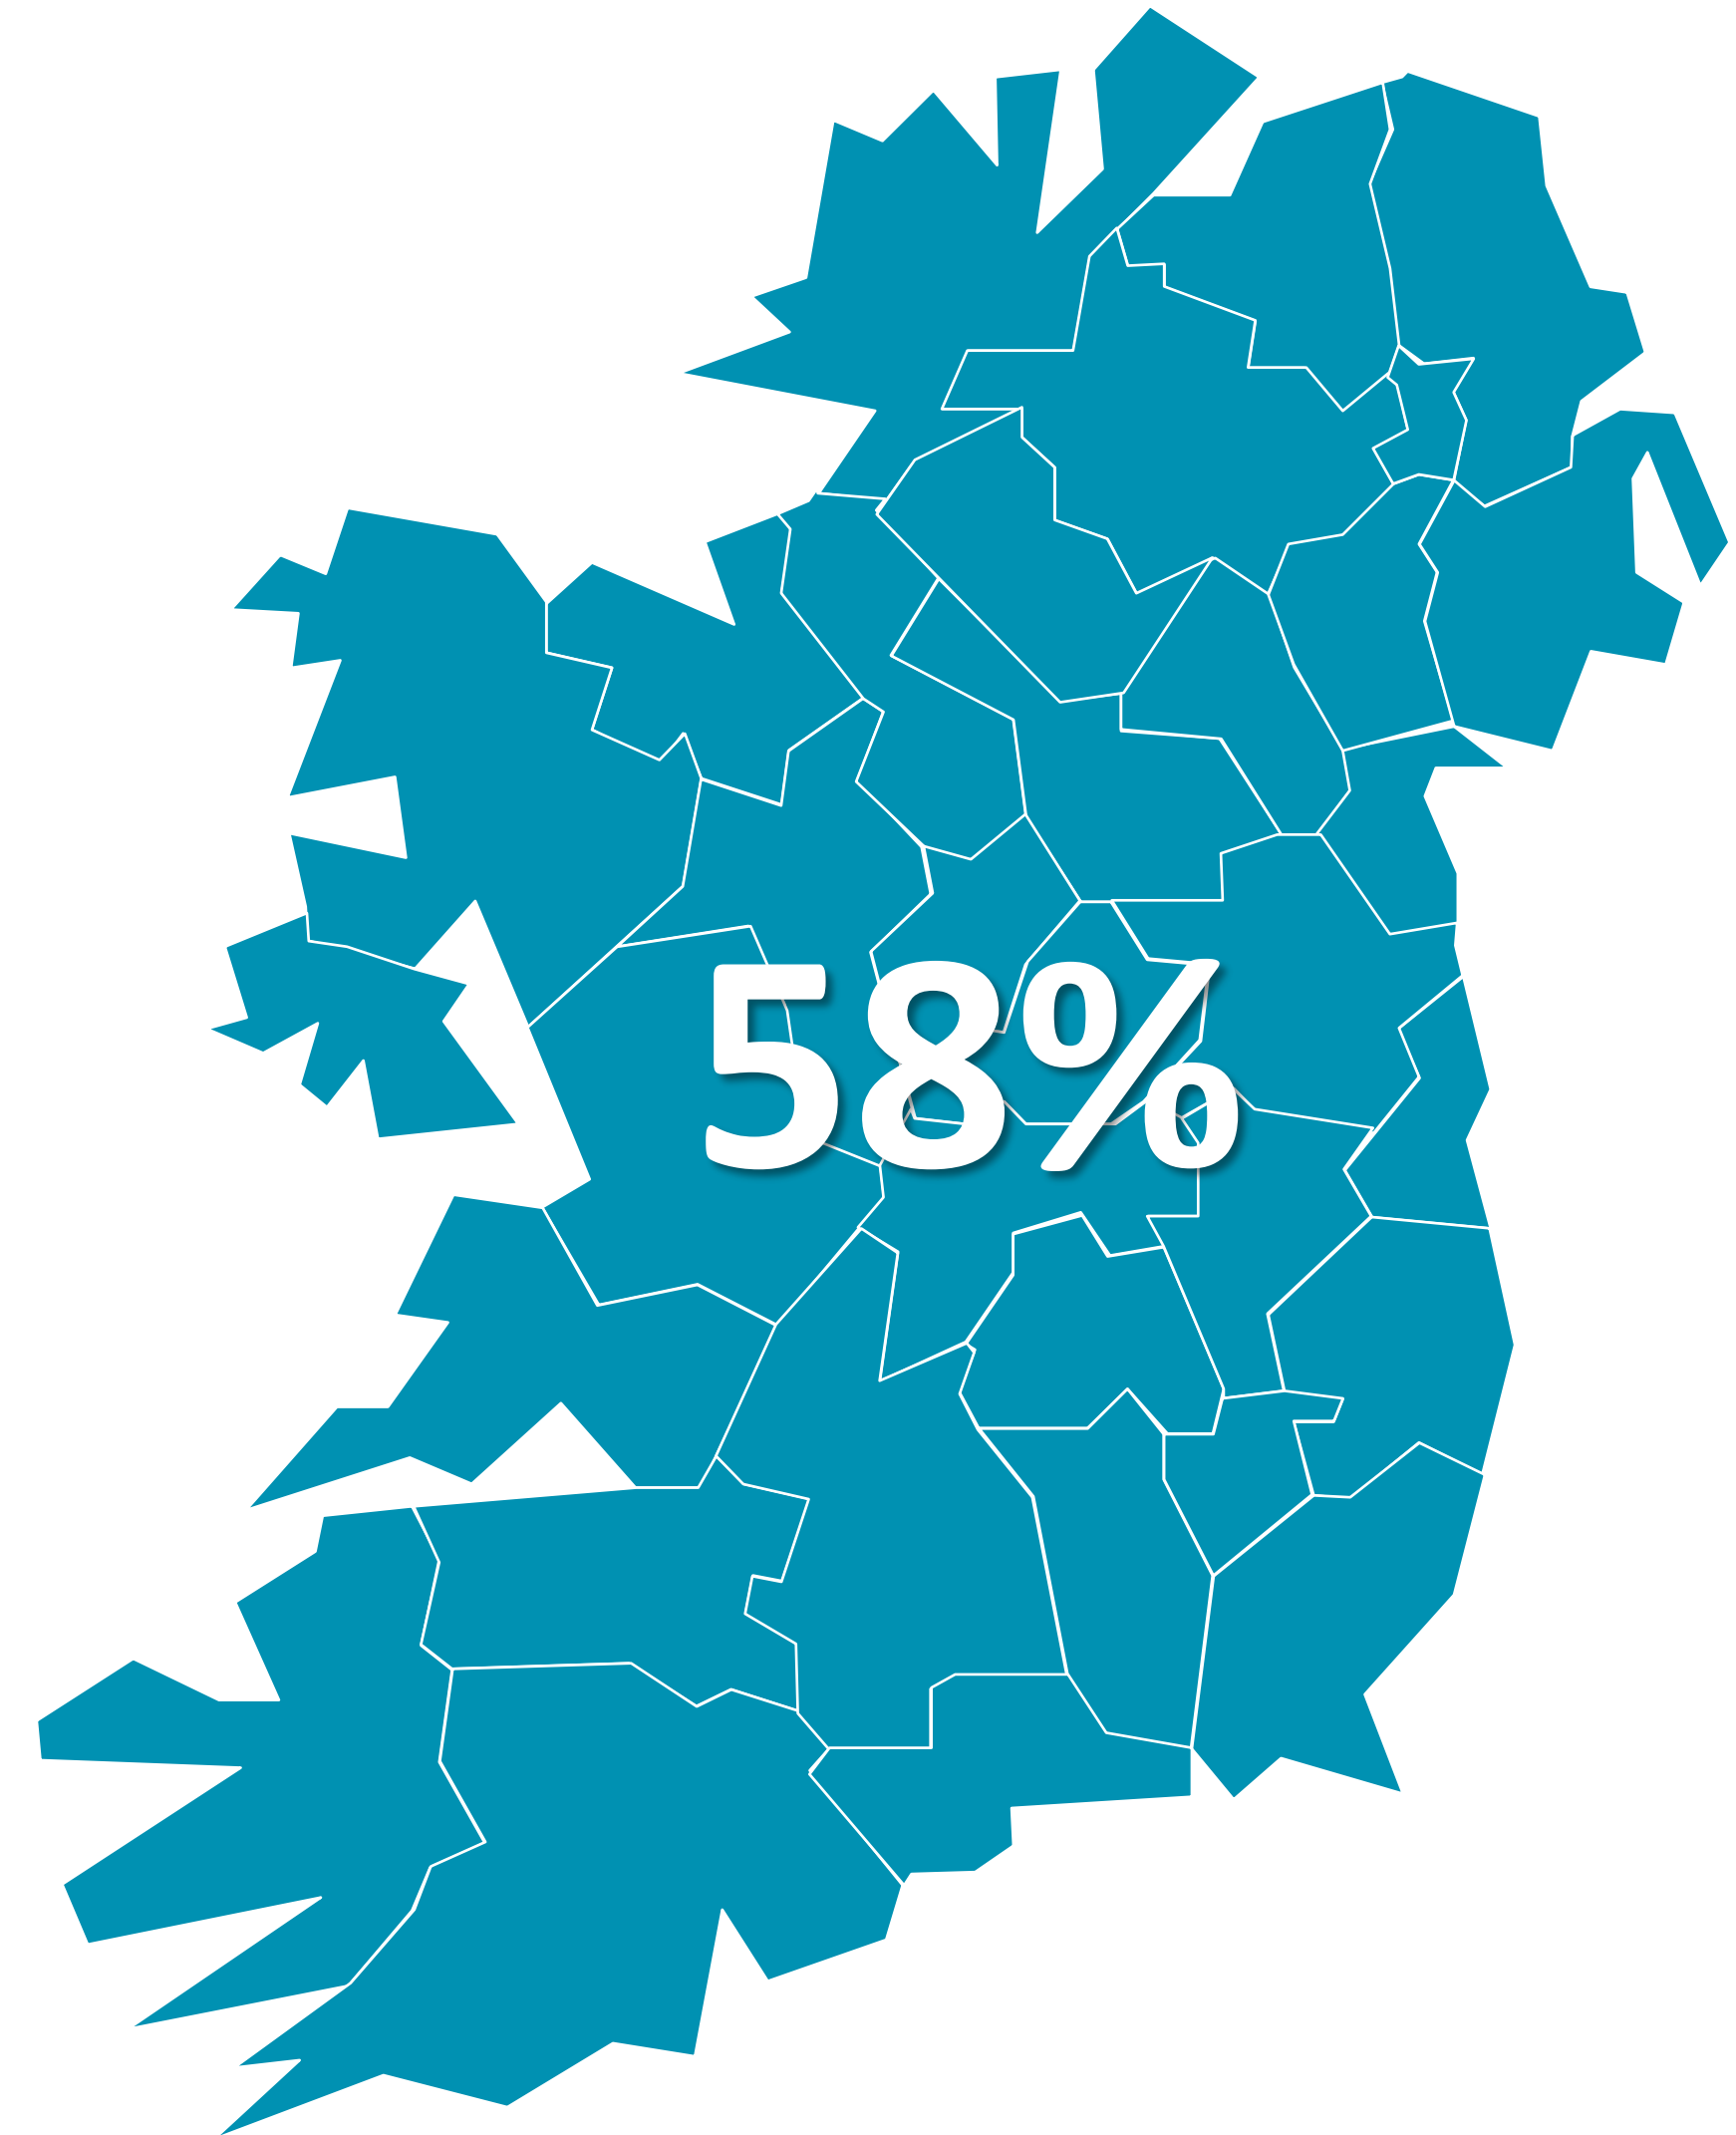

DIGITAL SERVICE USAGE

58% of Irish adults use a digital service from RTÉ every week (2020)