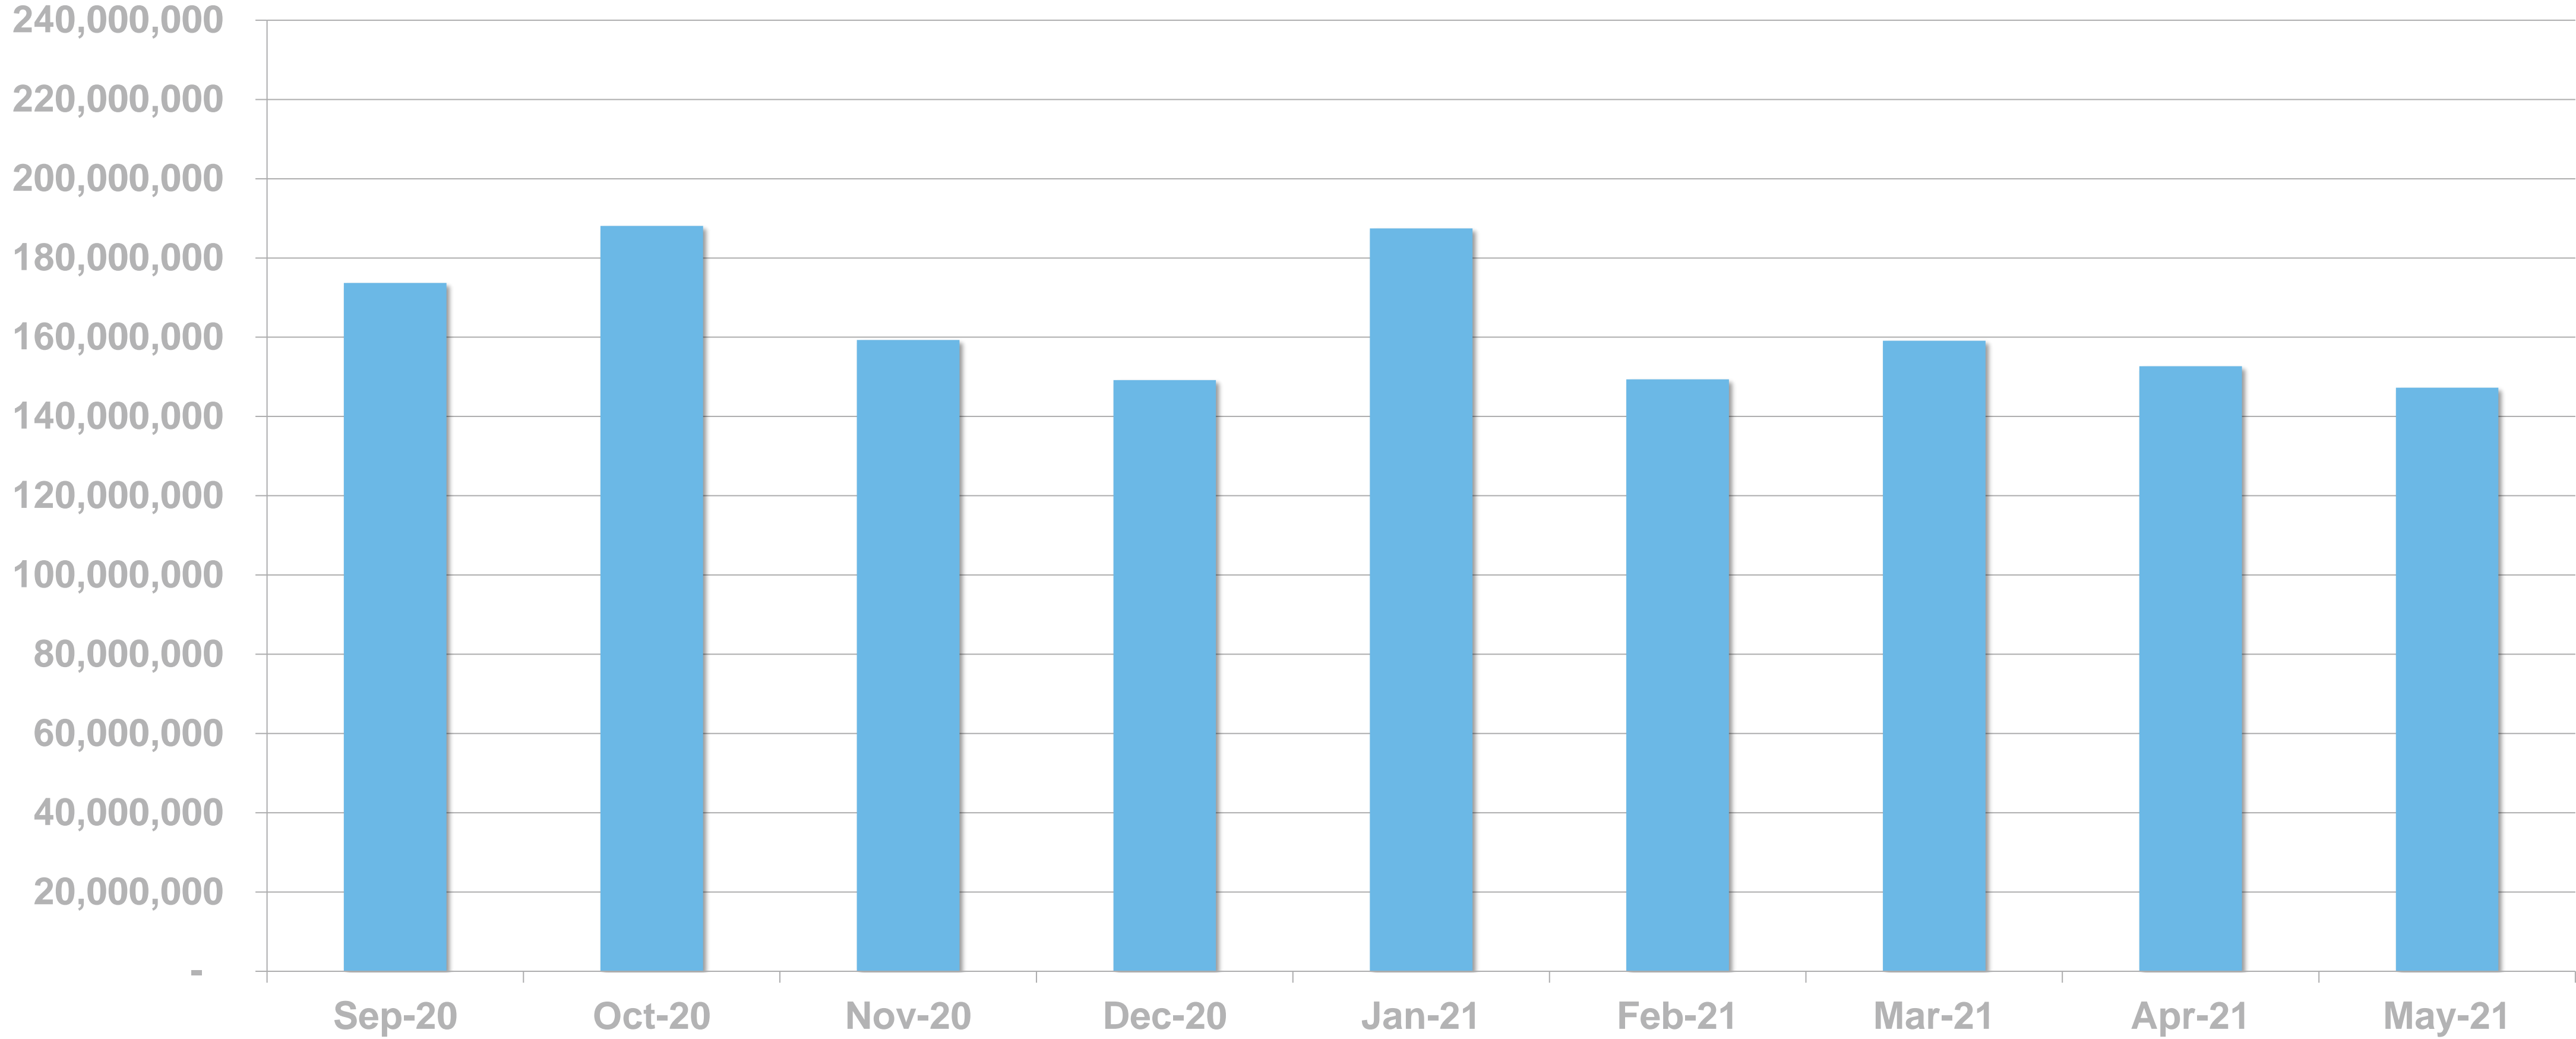

RTÉ News App PAGE VIEWS PER MONTH