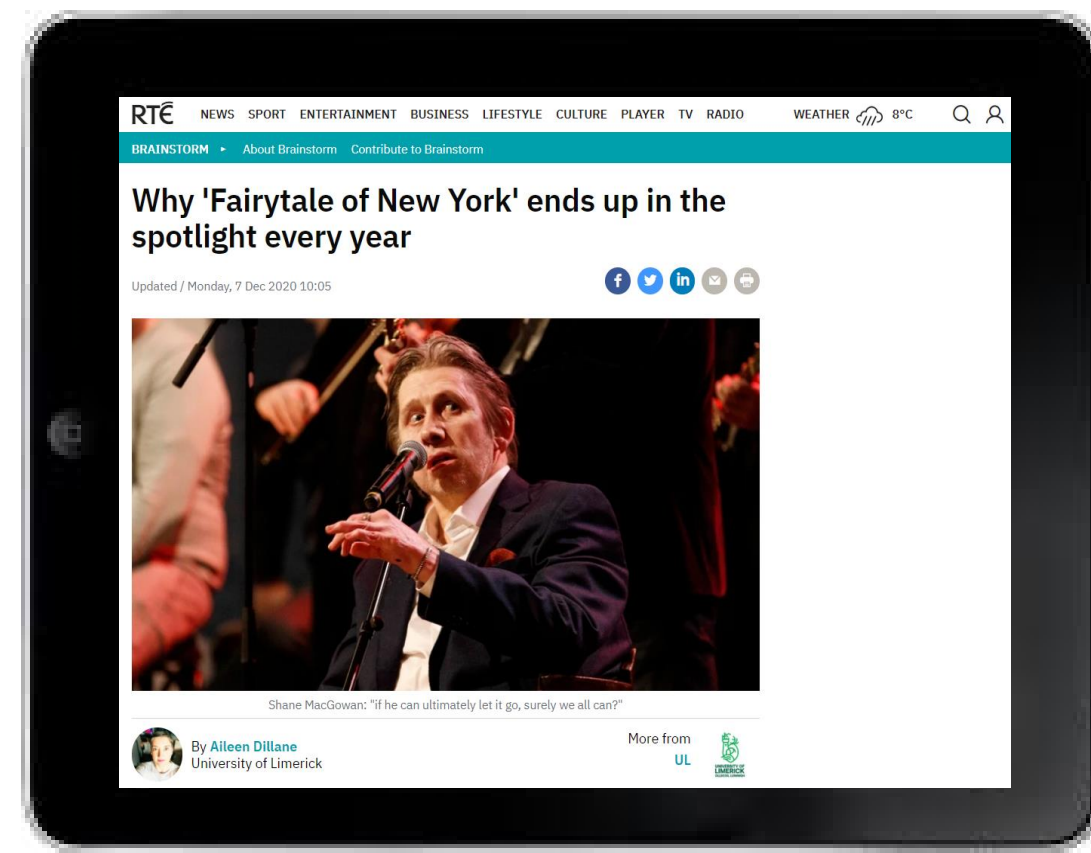

DIGITAL SERVICE USAGE

58% of Irish adults use a digital service from RTÉ every week (2020)

RTÉ News

RTÉ News is the Number 1 news and entertainment app in Ireland

N^o. 1

News App

2.9m

App Downloads

News Apps Ever Used – November 2019 (Adults 18+)

RTÉ News App UNIQUE BROWSERS PER MONTH

RTÉ News App PAGE VIEWS PER MONTH

PAGE VIEWS PER APP VERSION

RTÉ.ie

Ireland's No. 1
Multi-Media
Website

7 mins
Average visit