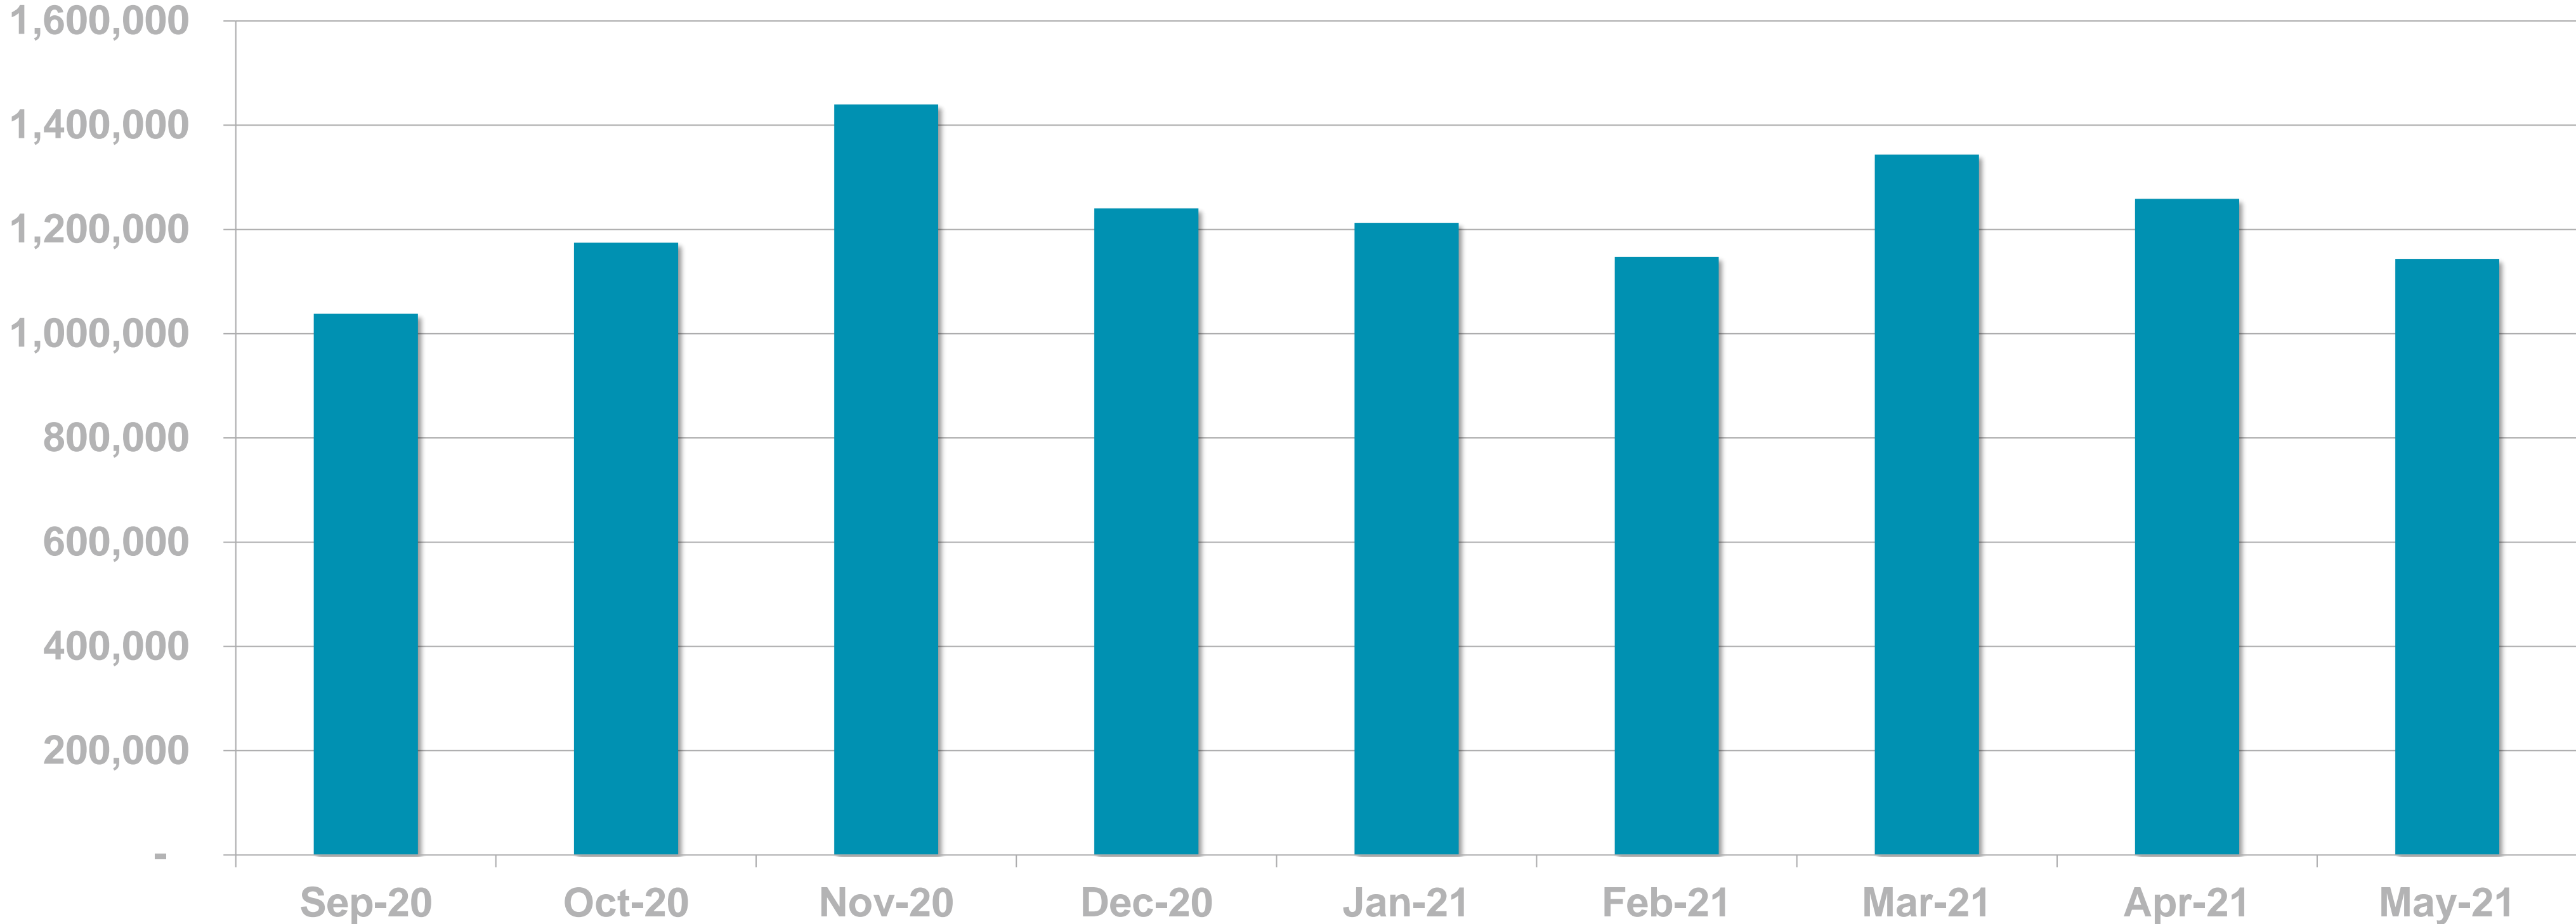

RTÉ PLAYER UNIQUE BROWSERS PER MONTH

RTÉ PLAYER STREAMS PER MONTH

Top Programmes

	Programme	Streams
1	Line of Duty	879,000
2	Home & Away	445,000
3	EastEnders	279,000
4	Fair City	202,000
5	RTÉ News: Nine O'Clock	162,000
6	RTÉ News: Six One	147,000
7	Reeling in the Years	143,000
8	The Good Wife	131,000
9	The Late Late Show	116,000
10	Neighbours	98,000
11	The O.C.	98,000
12	Normal People	98,000
13	Love/ Hate	94,000
14	Frasier	83,000
15	The Handmaid's Tale	79,000