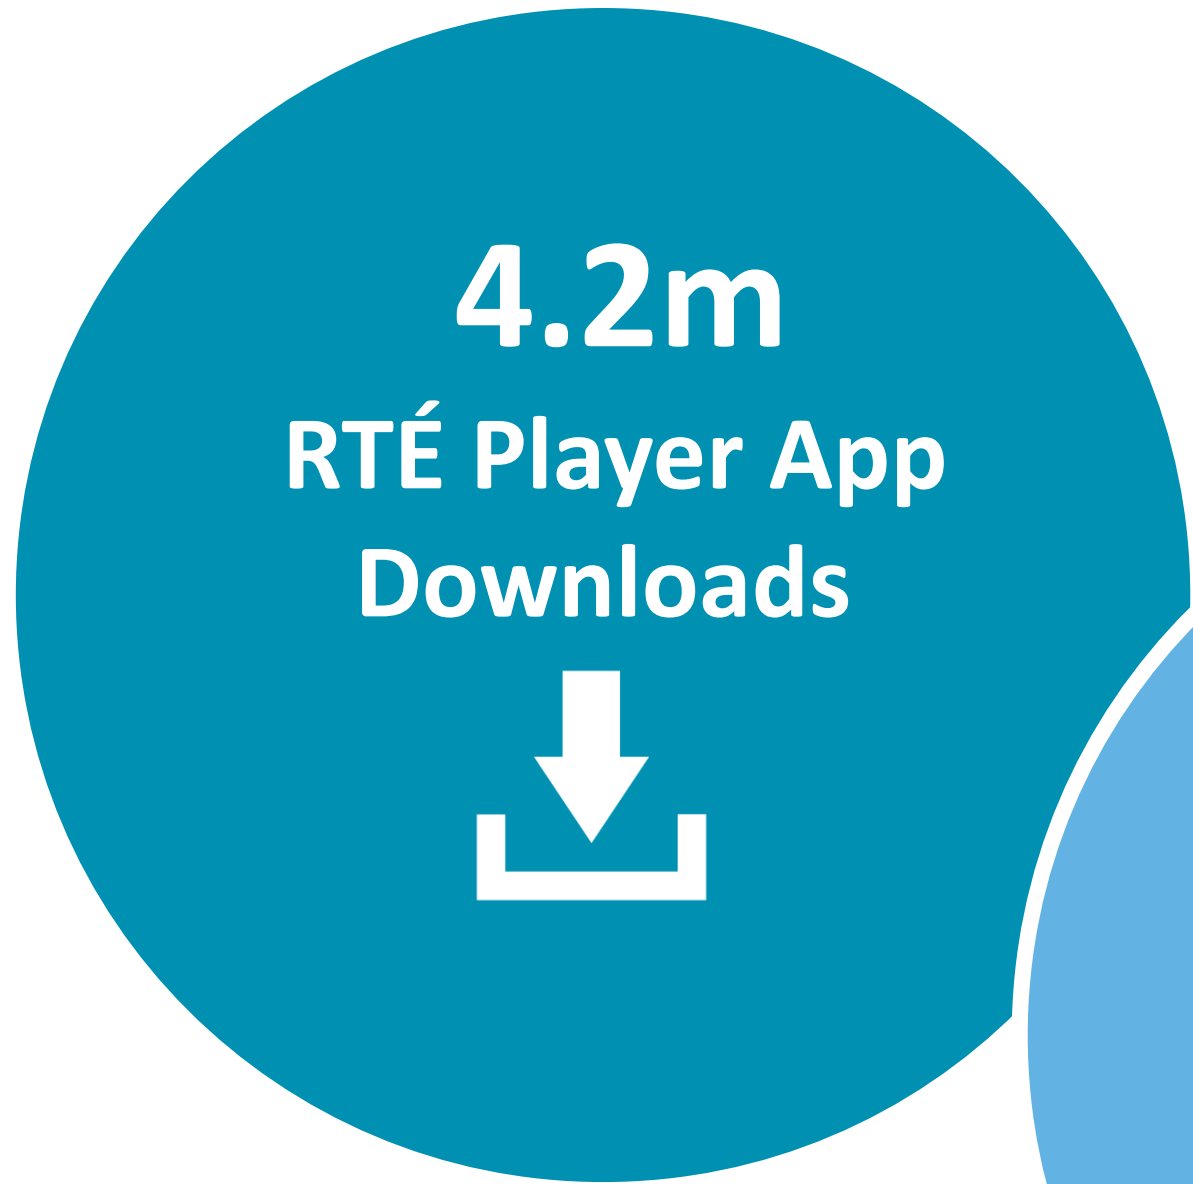

RTÉ Player is the Number 1 broadcaster video on demand service in Ireland used by 48% of adults in Ireland