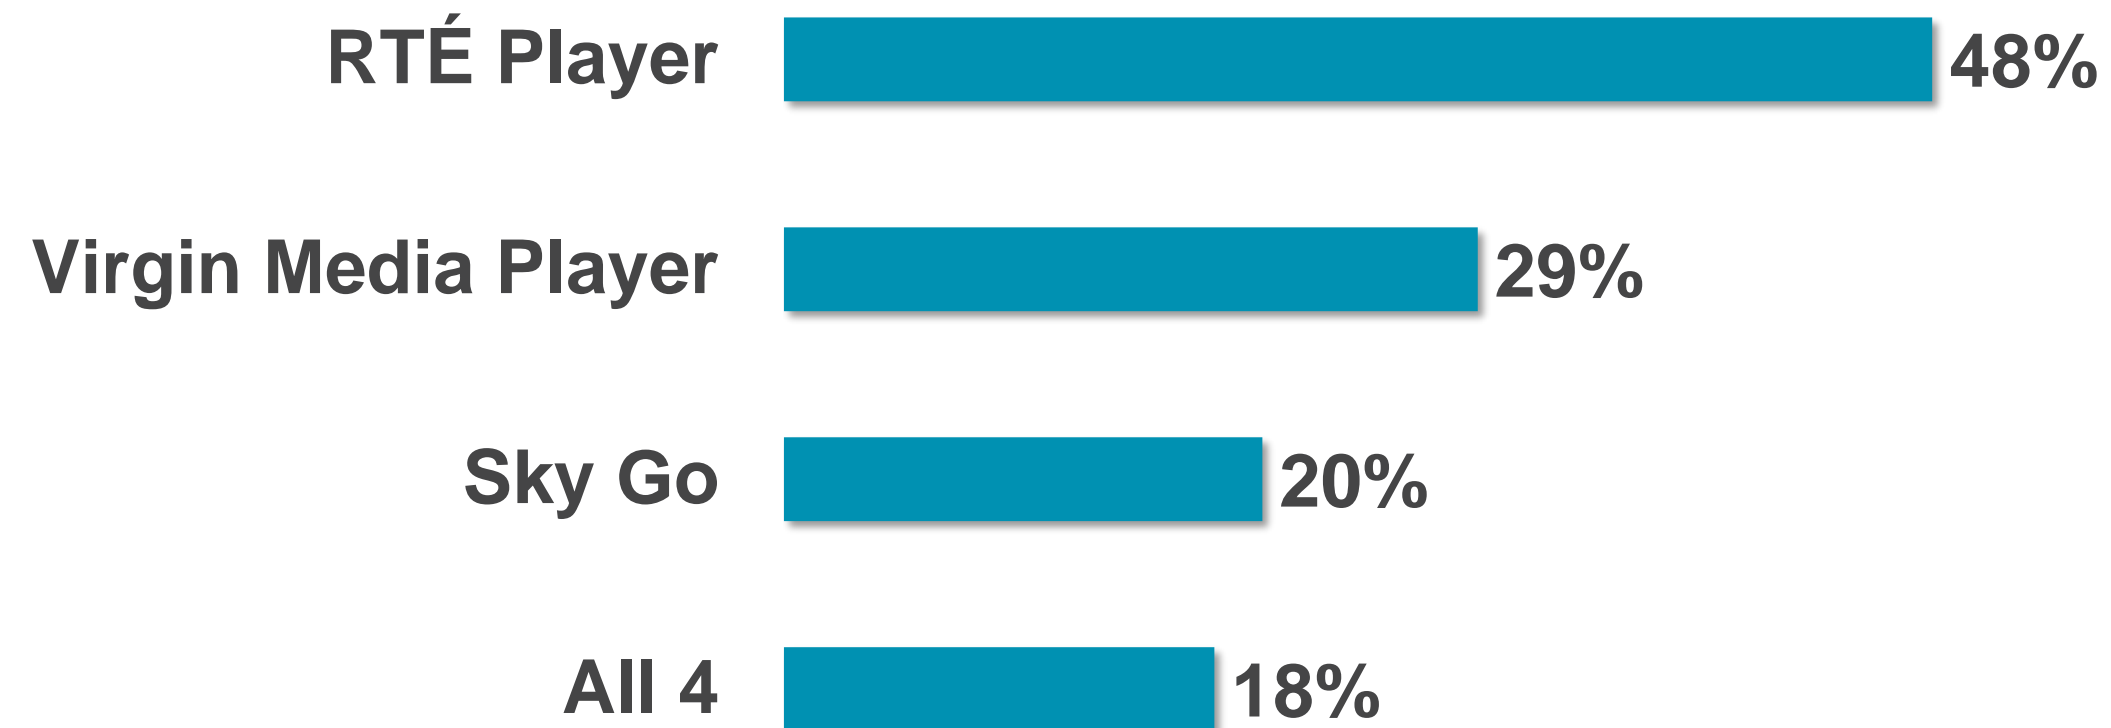

RTÉ.ie UNIQUE BROWSERS PER MONTH

RTÉ.ie PAGE VIEWS PER MONTH

RTÉ.ie PAGE VIEWS PER DEVICE

RTÉ Player is the Number 1 broadcaster video on demand service in Ireland used by 48% of adults in Ireland

BVOD Services Ever Used
November 2019 (Adults 18+)