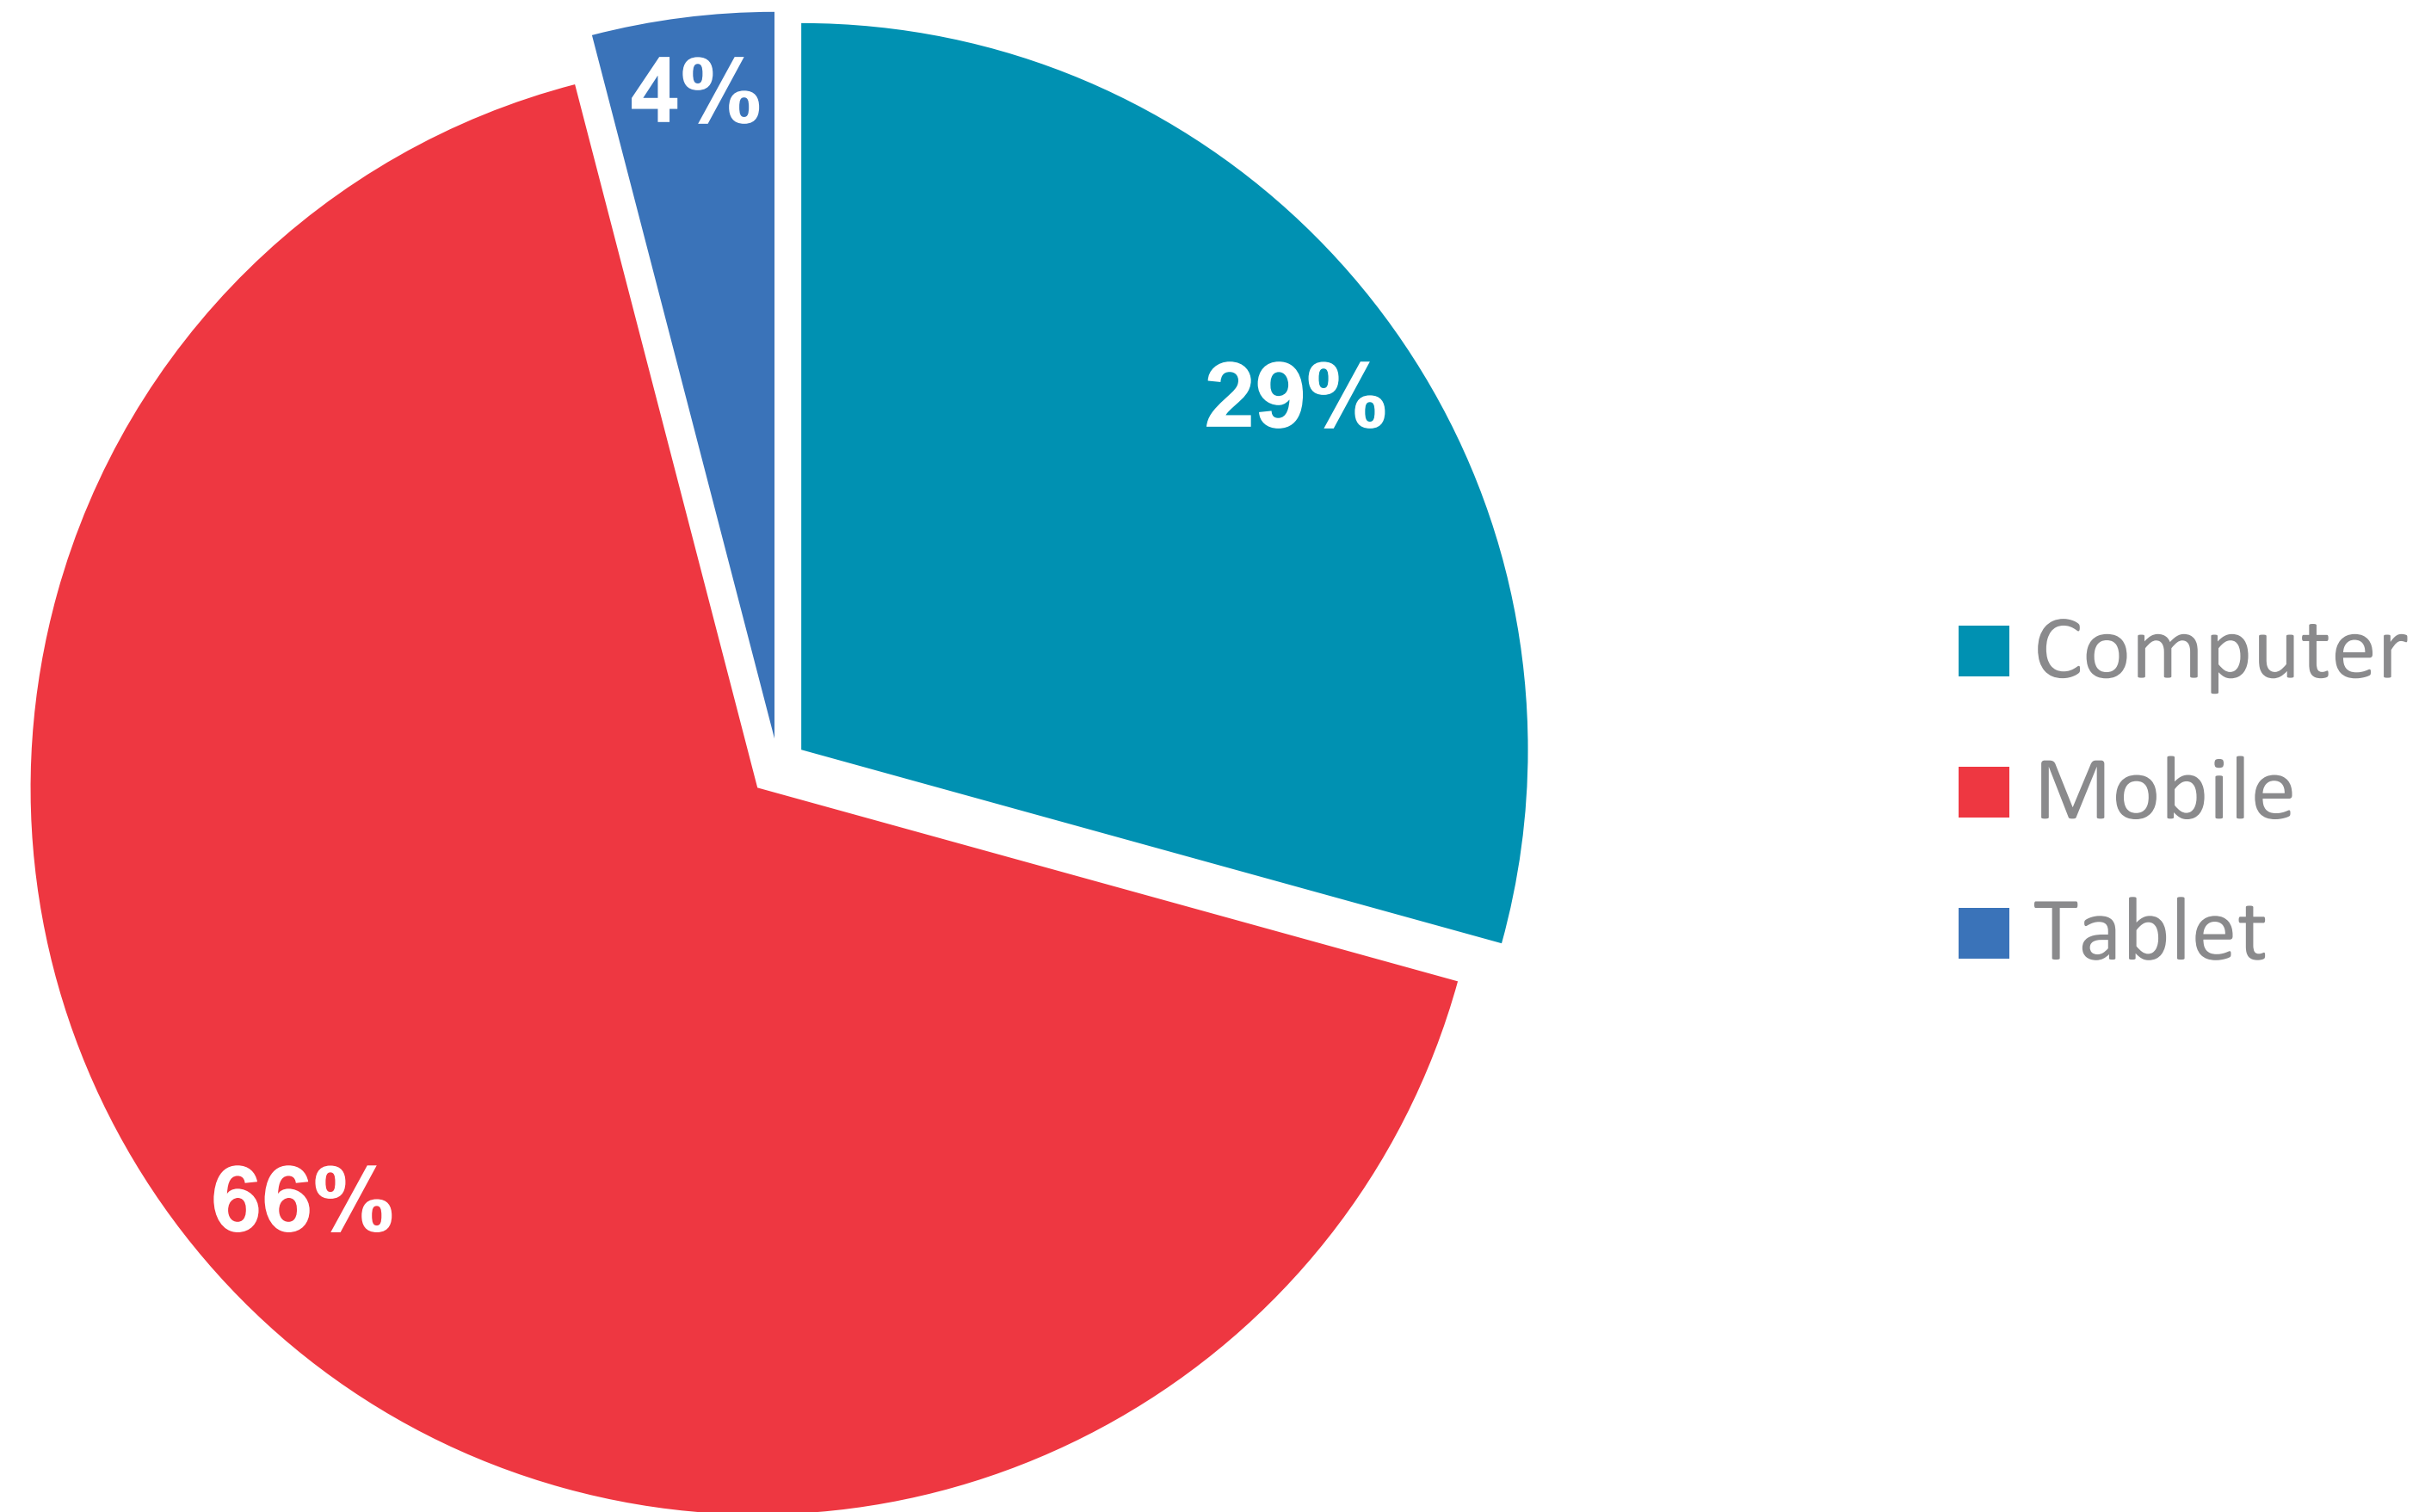

RTÉ.ie PAGE VIEWS PER DEVICE