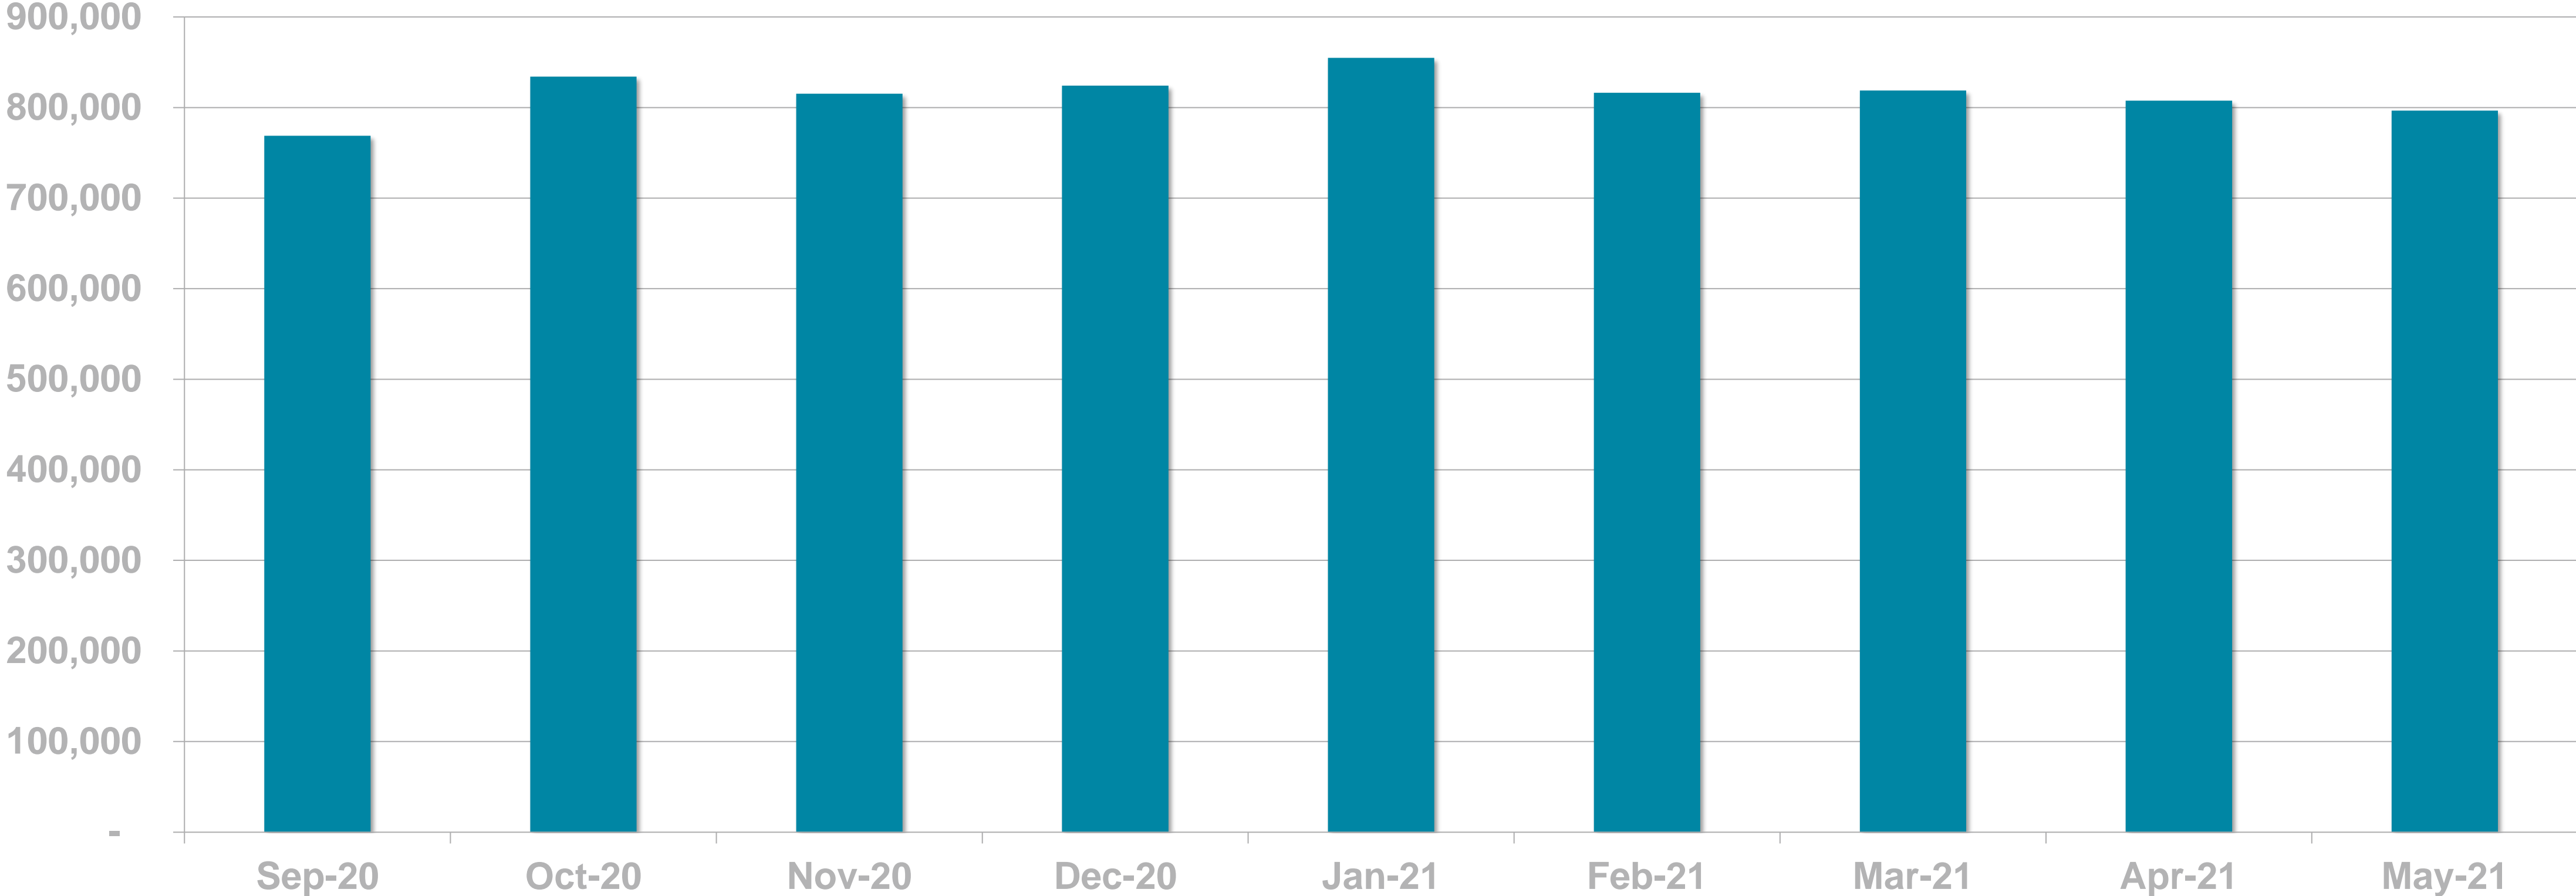

RTÉ News App UNIQUE BROWSERS PER MONTH