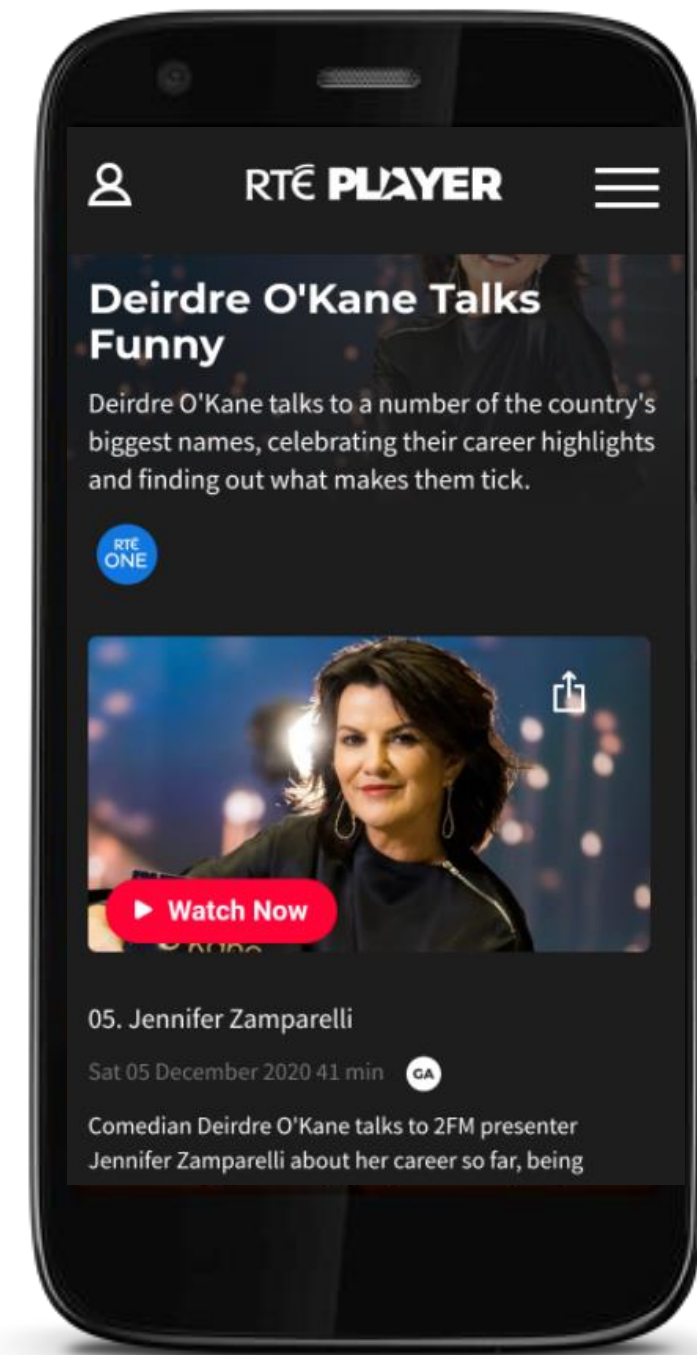

RTÉ.ie UNIQUE BROWSERS PER MONTH

RTÉ.ie PAGE VIEWS PER MONTH

RTÉ.ie PAGE VIEWS PER DEVICE

RTÉ Player is the Number 1 broadcaster video on demand service in Ireland used by 48% of adults in Ireland

BVOD Services Ever Used
November 2019 (Adults 18+)