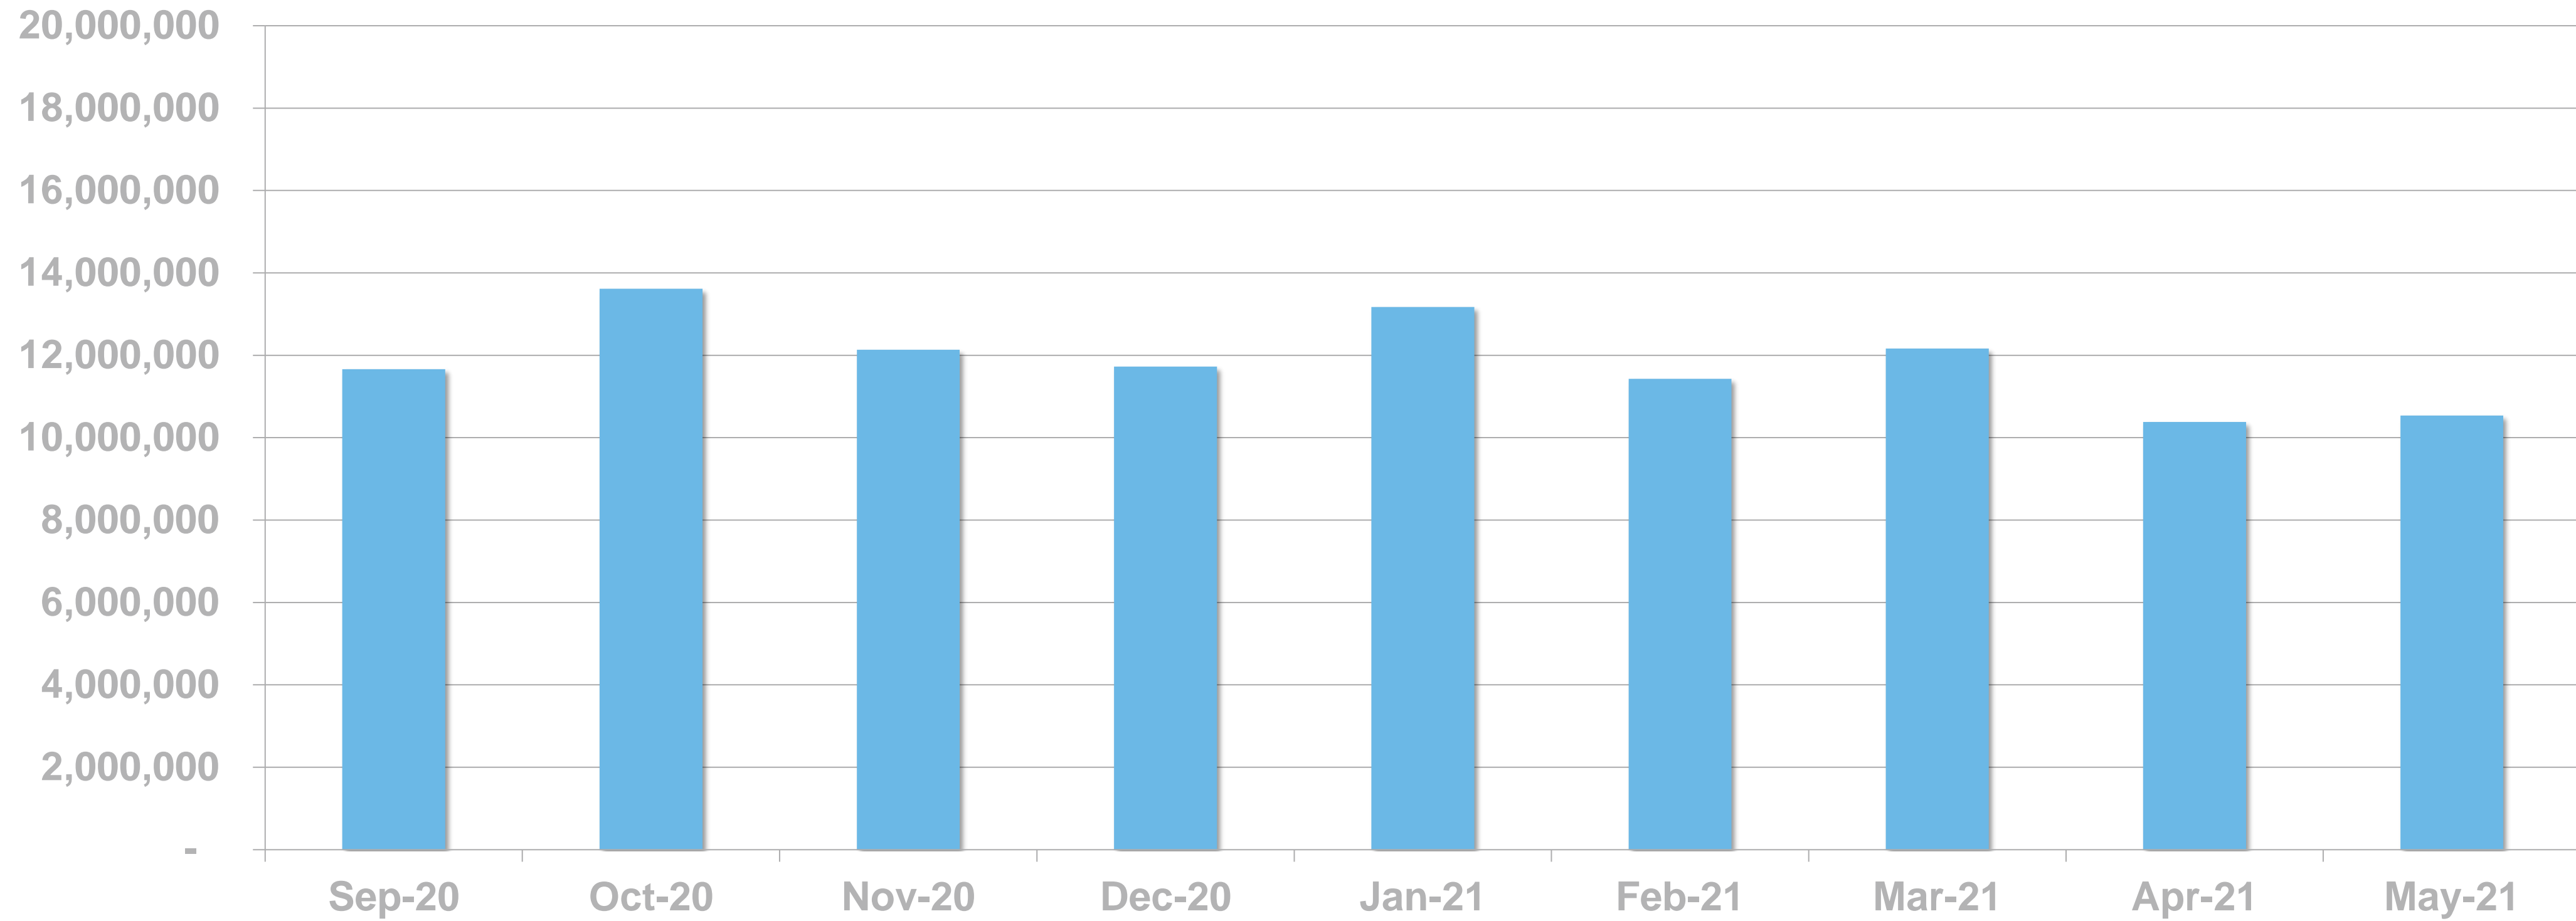

RTÉ.ie UNIQUE BROWSERS PER MONTH