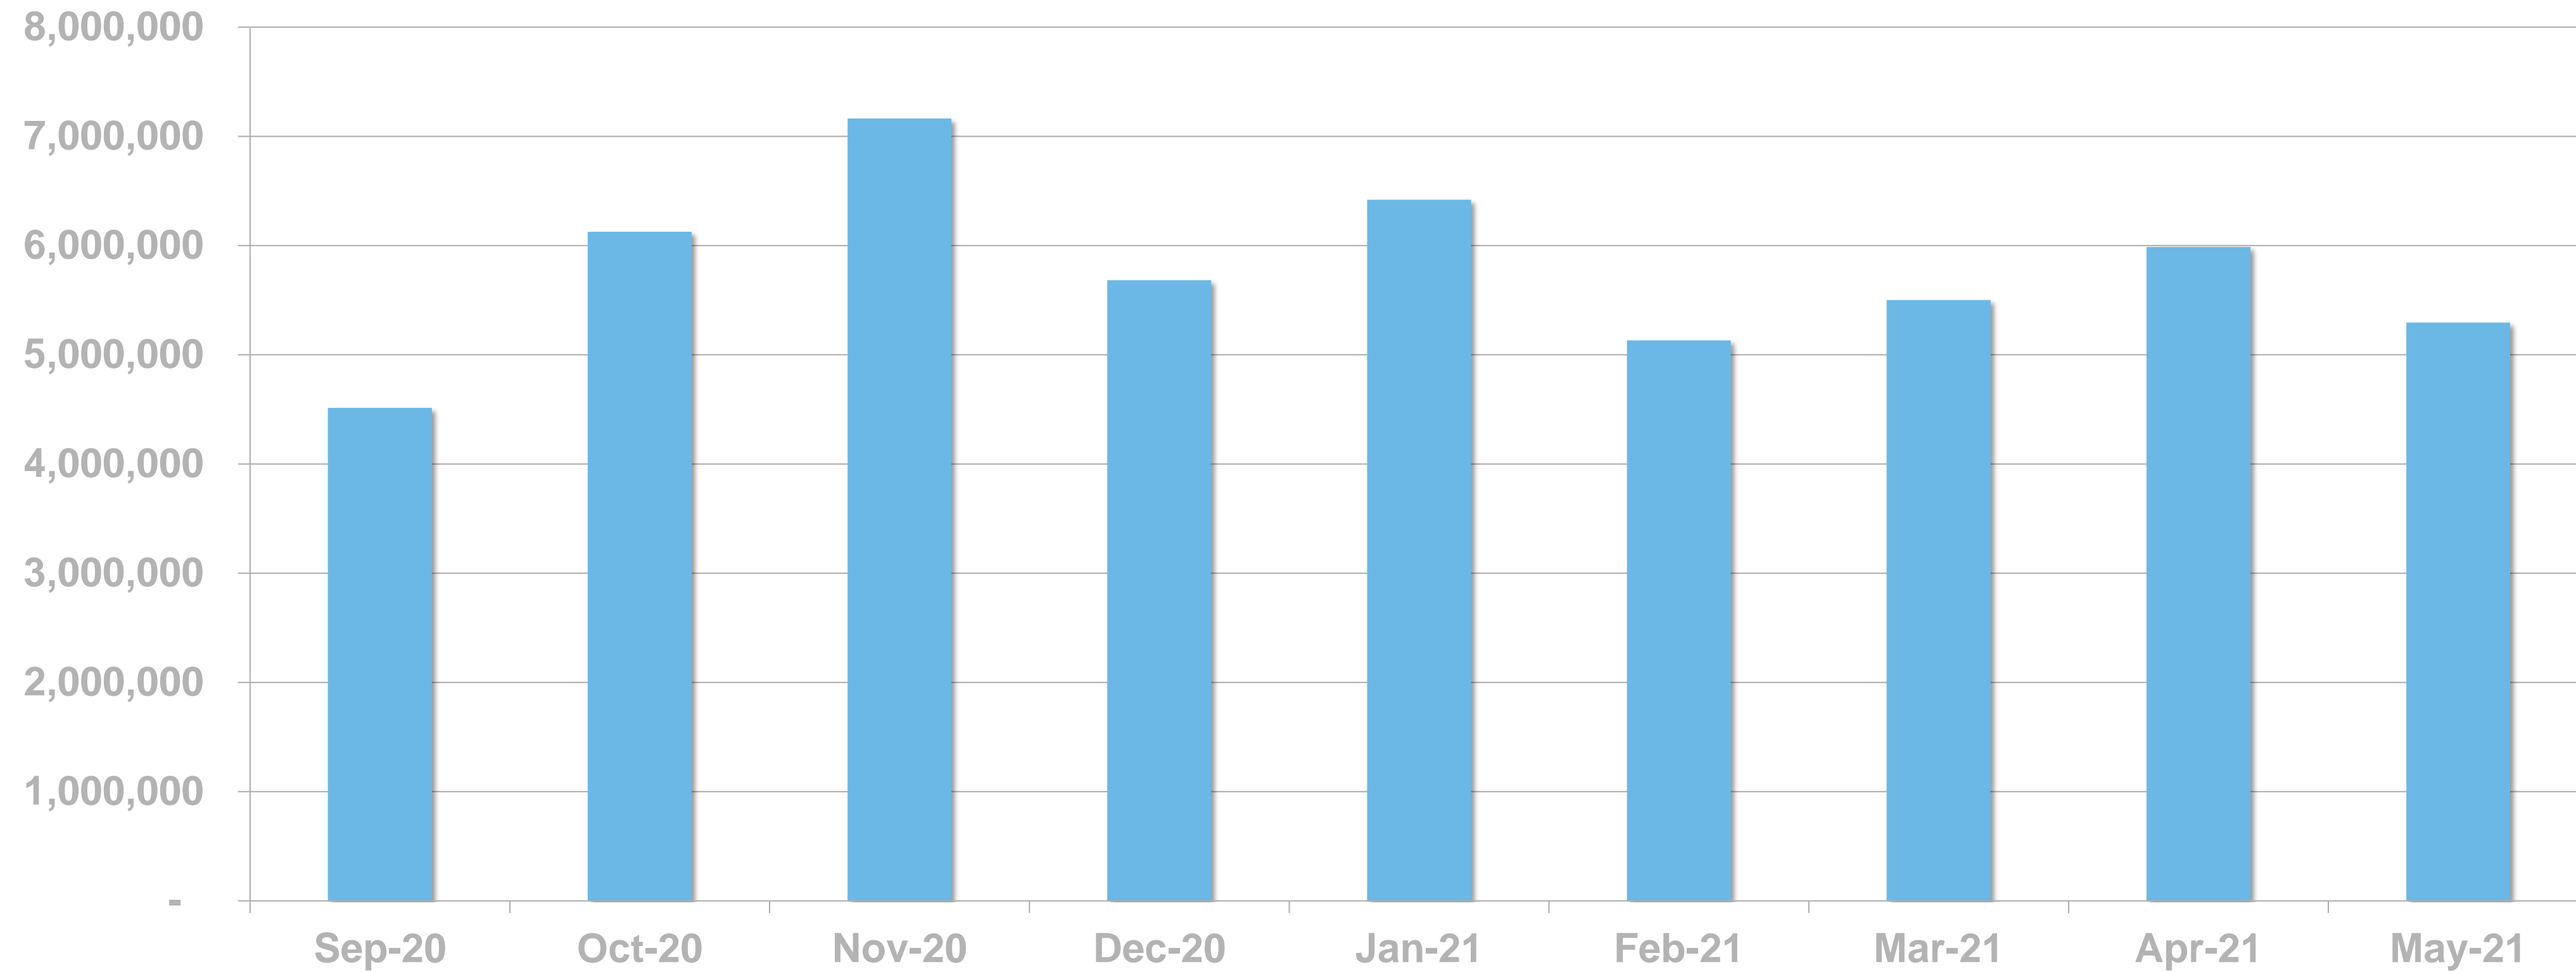

RTÉ PLAYER UNIQUE BROWSERS PER MONTH

RTÉ PLAYER STREAMS PER MONTH

Top Programmes

	Programme	Streams
1	Line of Duty	879,000
2	Home & Away	445,000
3	EastEnders	279,000
4	Fair City	202,000
5	RTÉ News: Nine O'Clock	162,000
6	RTÉ News: Six One	147,000
7	Reeling in the Years	143,000
8	The Good Wife	131,000
9	The Late Late Show	116,000
10	Neighbours	98,000
11	The O.C.	98,000
12	Normal People	98,000
13	Love/ Hate	94,000
14	Frasier	83,000
15	The Handmaid's Tale	79,000