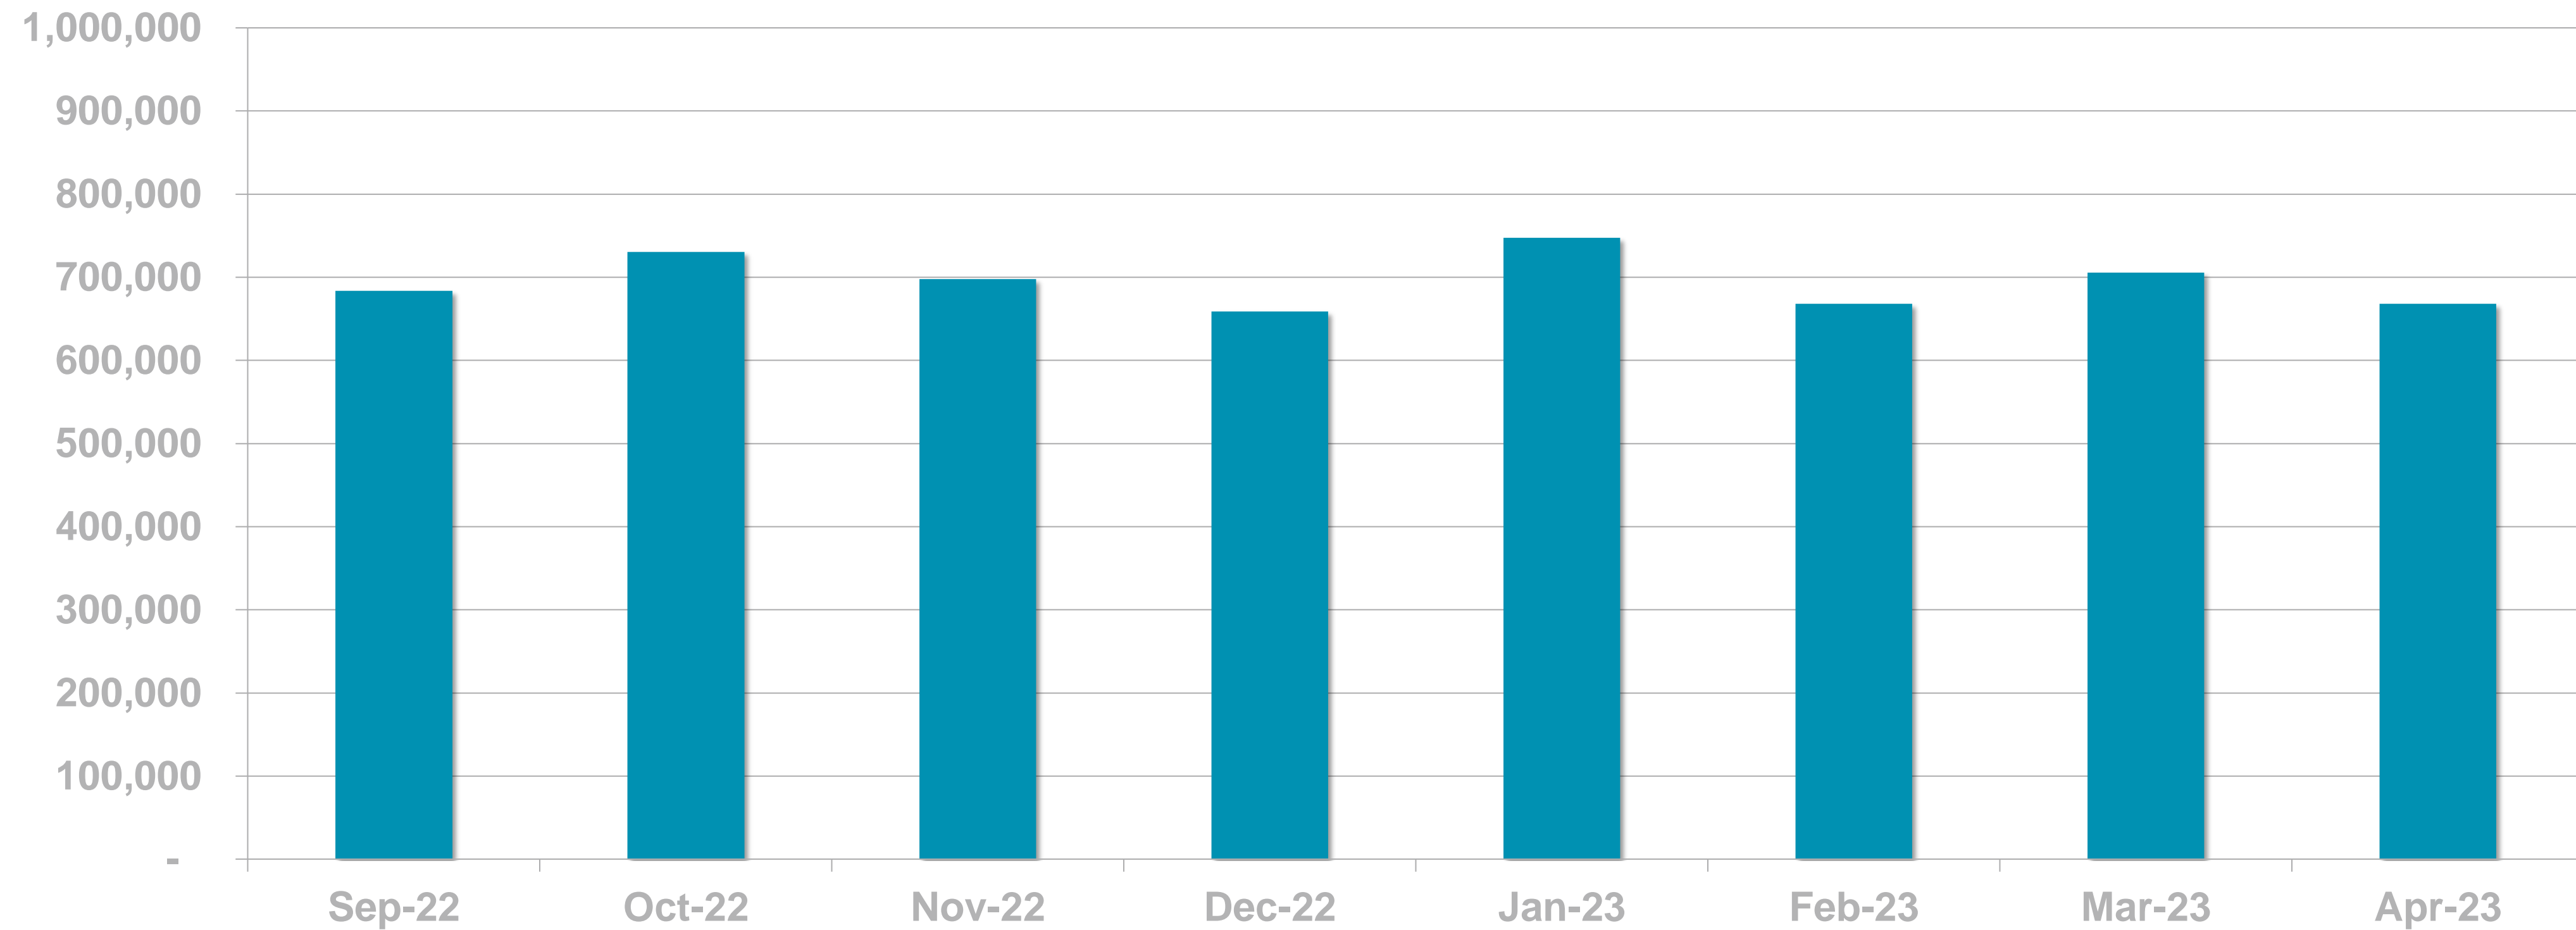

RTÉ AUDIO UNIQUE BROWSERS PER MONTH