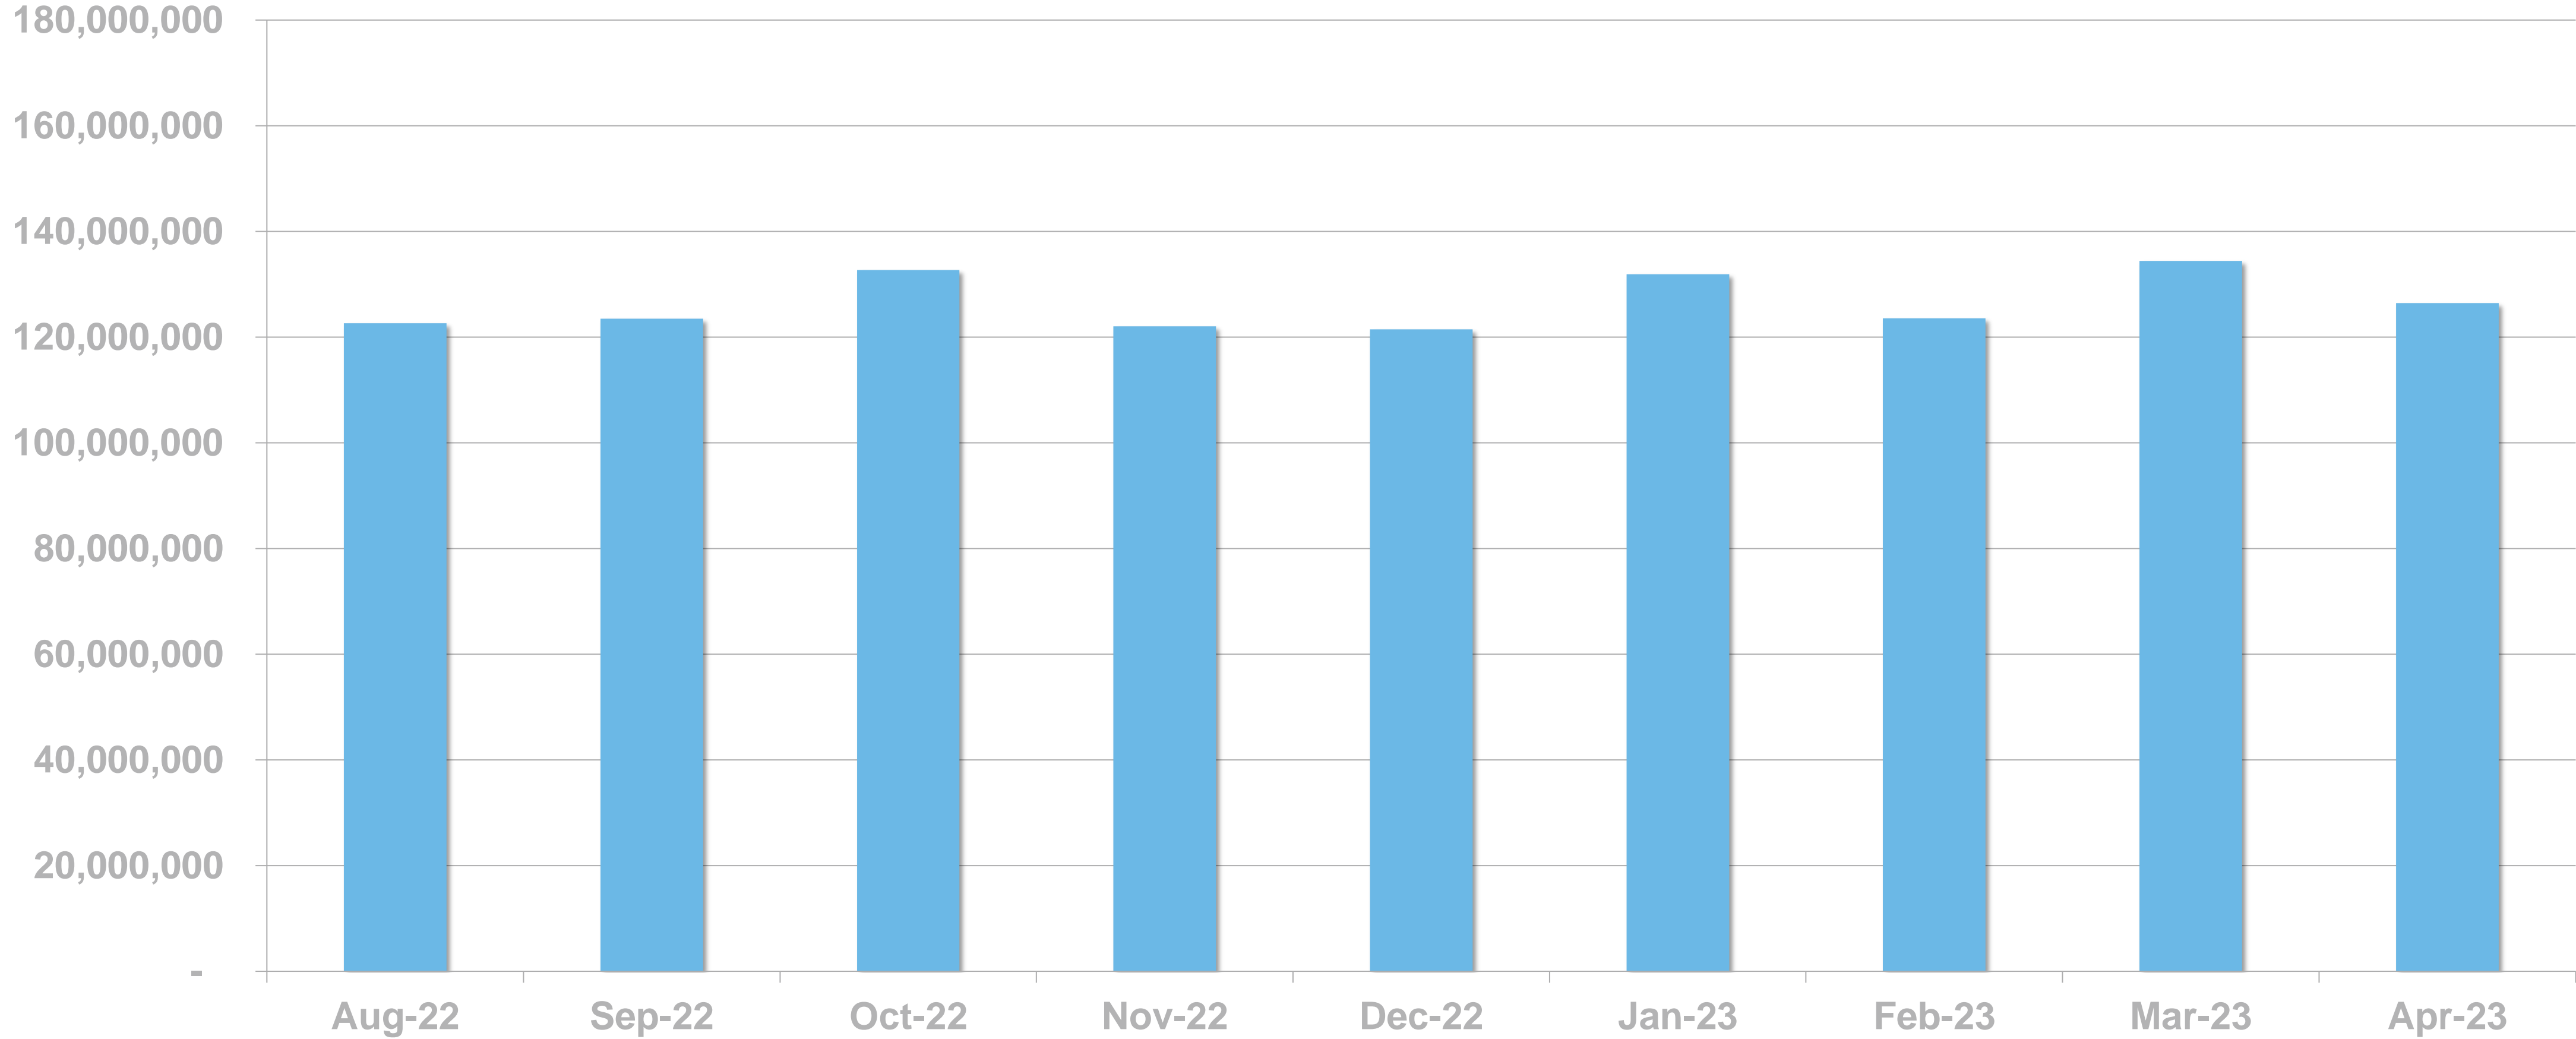

N^o. 1

News App

3.1m

App Downloads

News Apps Ever Use – November 2022 (Adults 18+)

RTÉ News App UNIQUE BROWSERS PER MONTH

RTÉ News App PAGE VIEWS PER MONTH

PAGE VIEWS PER DEVICE