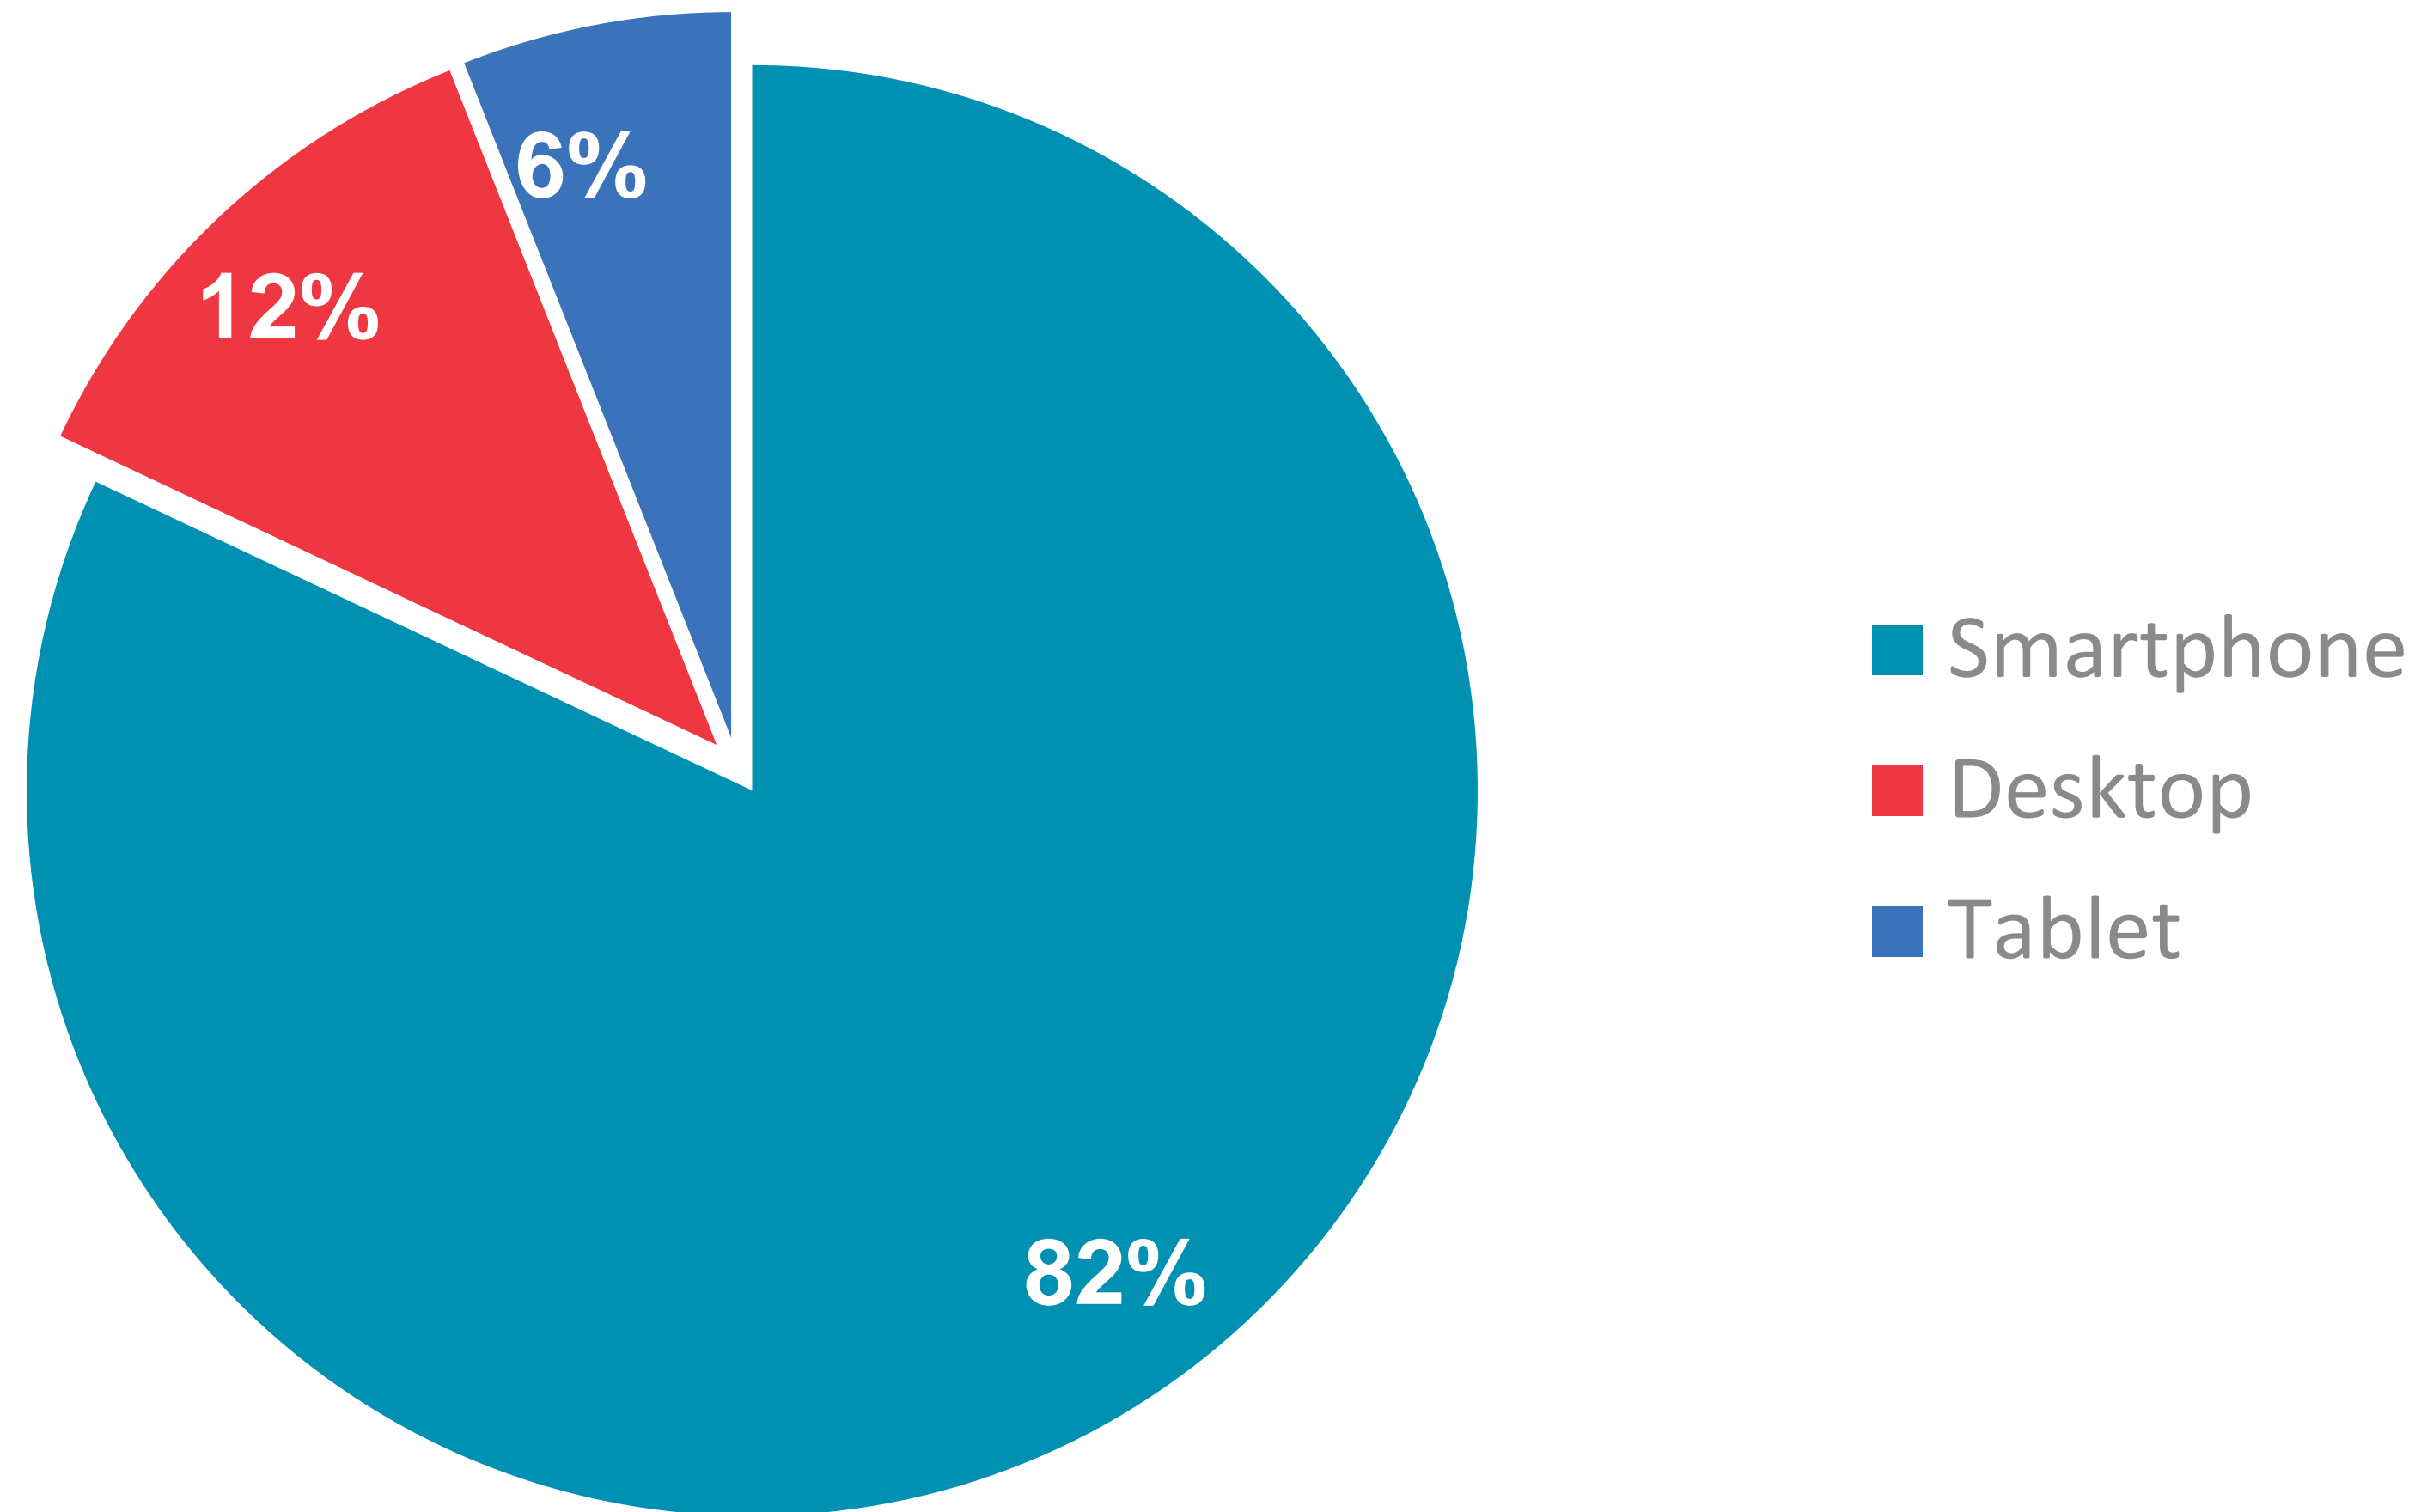

RTÉ AUDIO STREAMS BY DEVICE