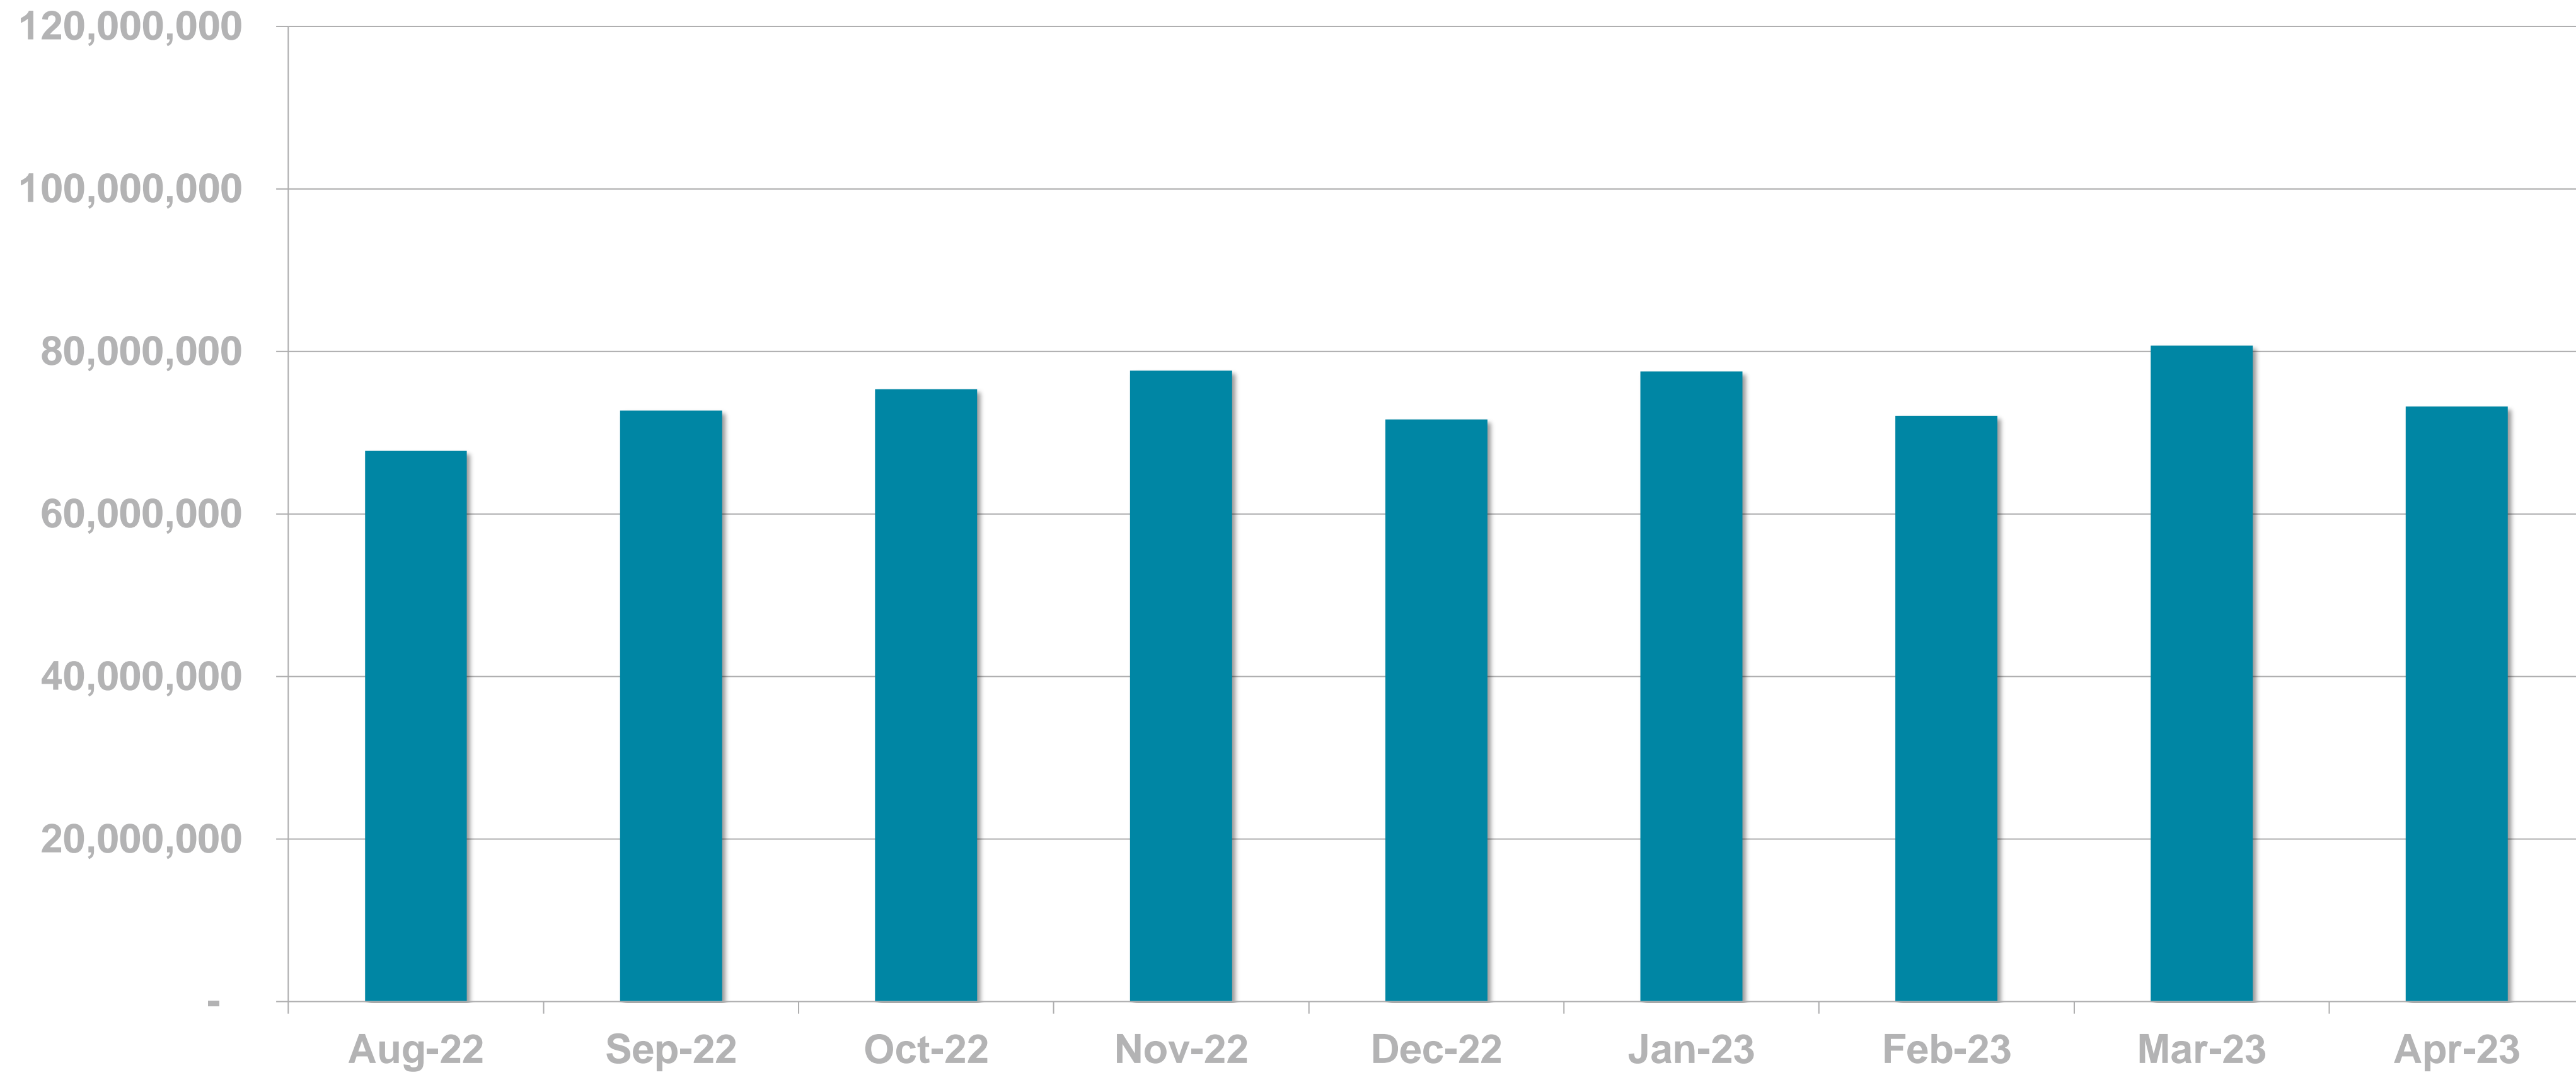

RTÉ.ie PAGE VIEWS PER MONTH