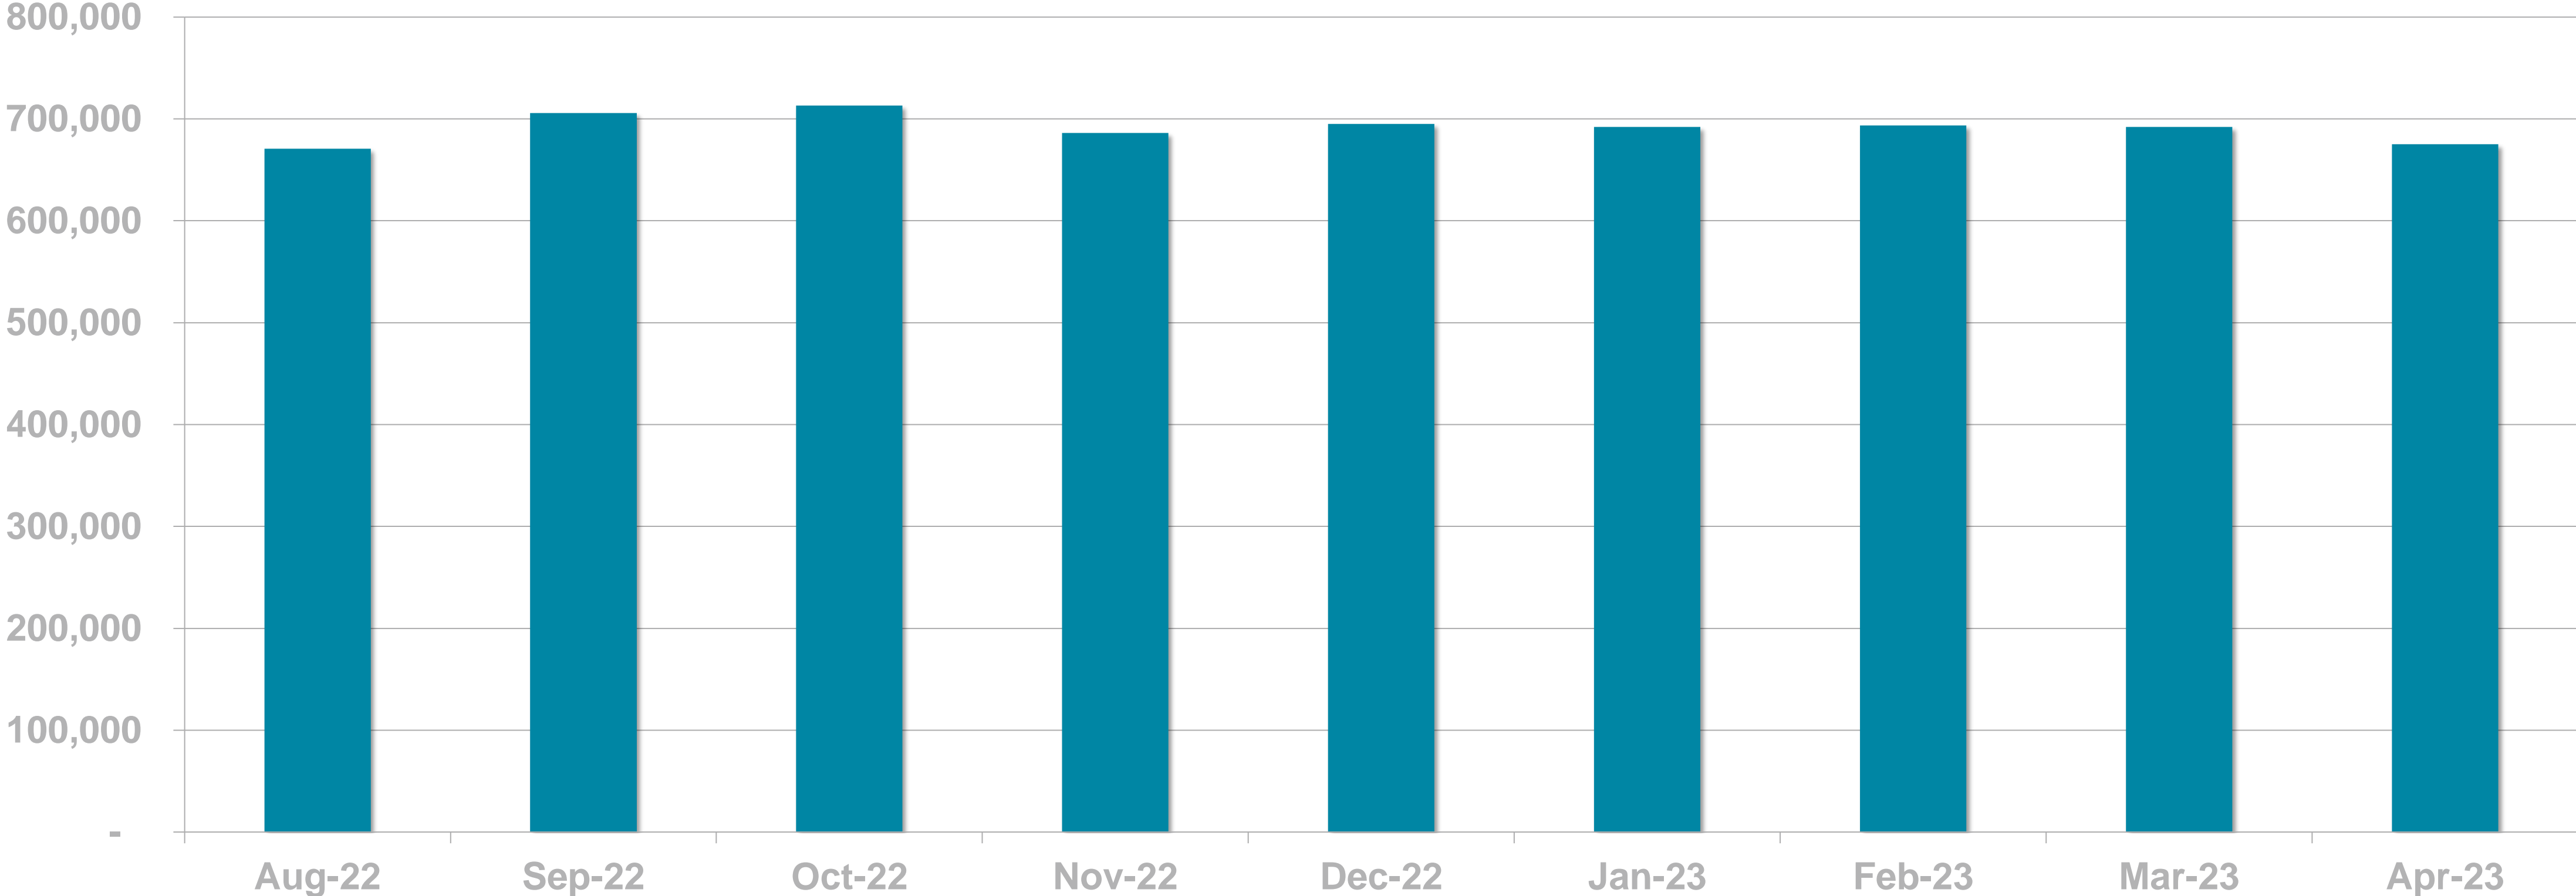

N^o. 1

News App

3.1m

App Downloads

News Apps Ever Use – November 2022 (Adults 18+)

RTÉ News App UNIQUE BROWSERS PER MONTH

RTÉ News App PAGE VIEWS PER MONTH

PAGE VIEWS PER DEVICE