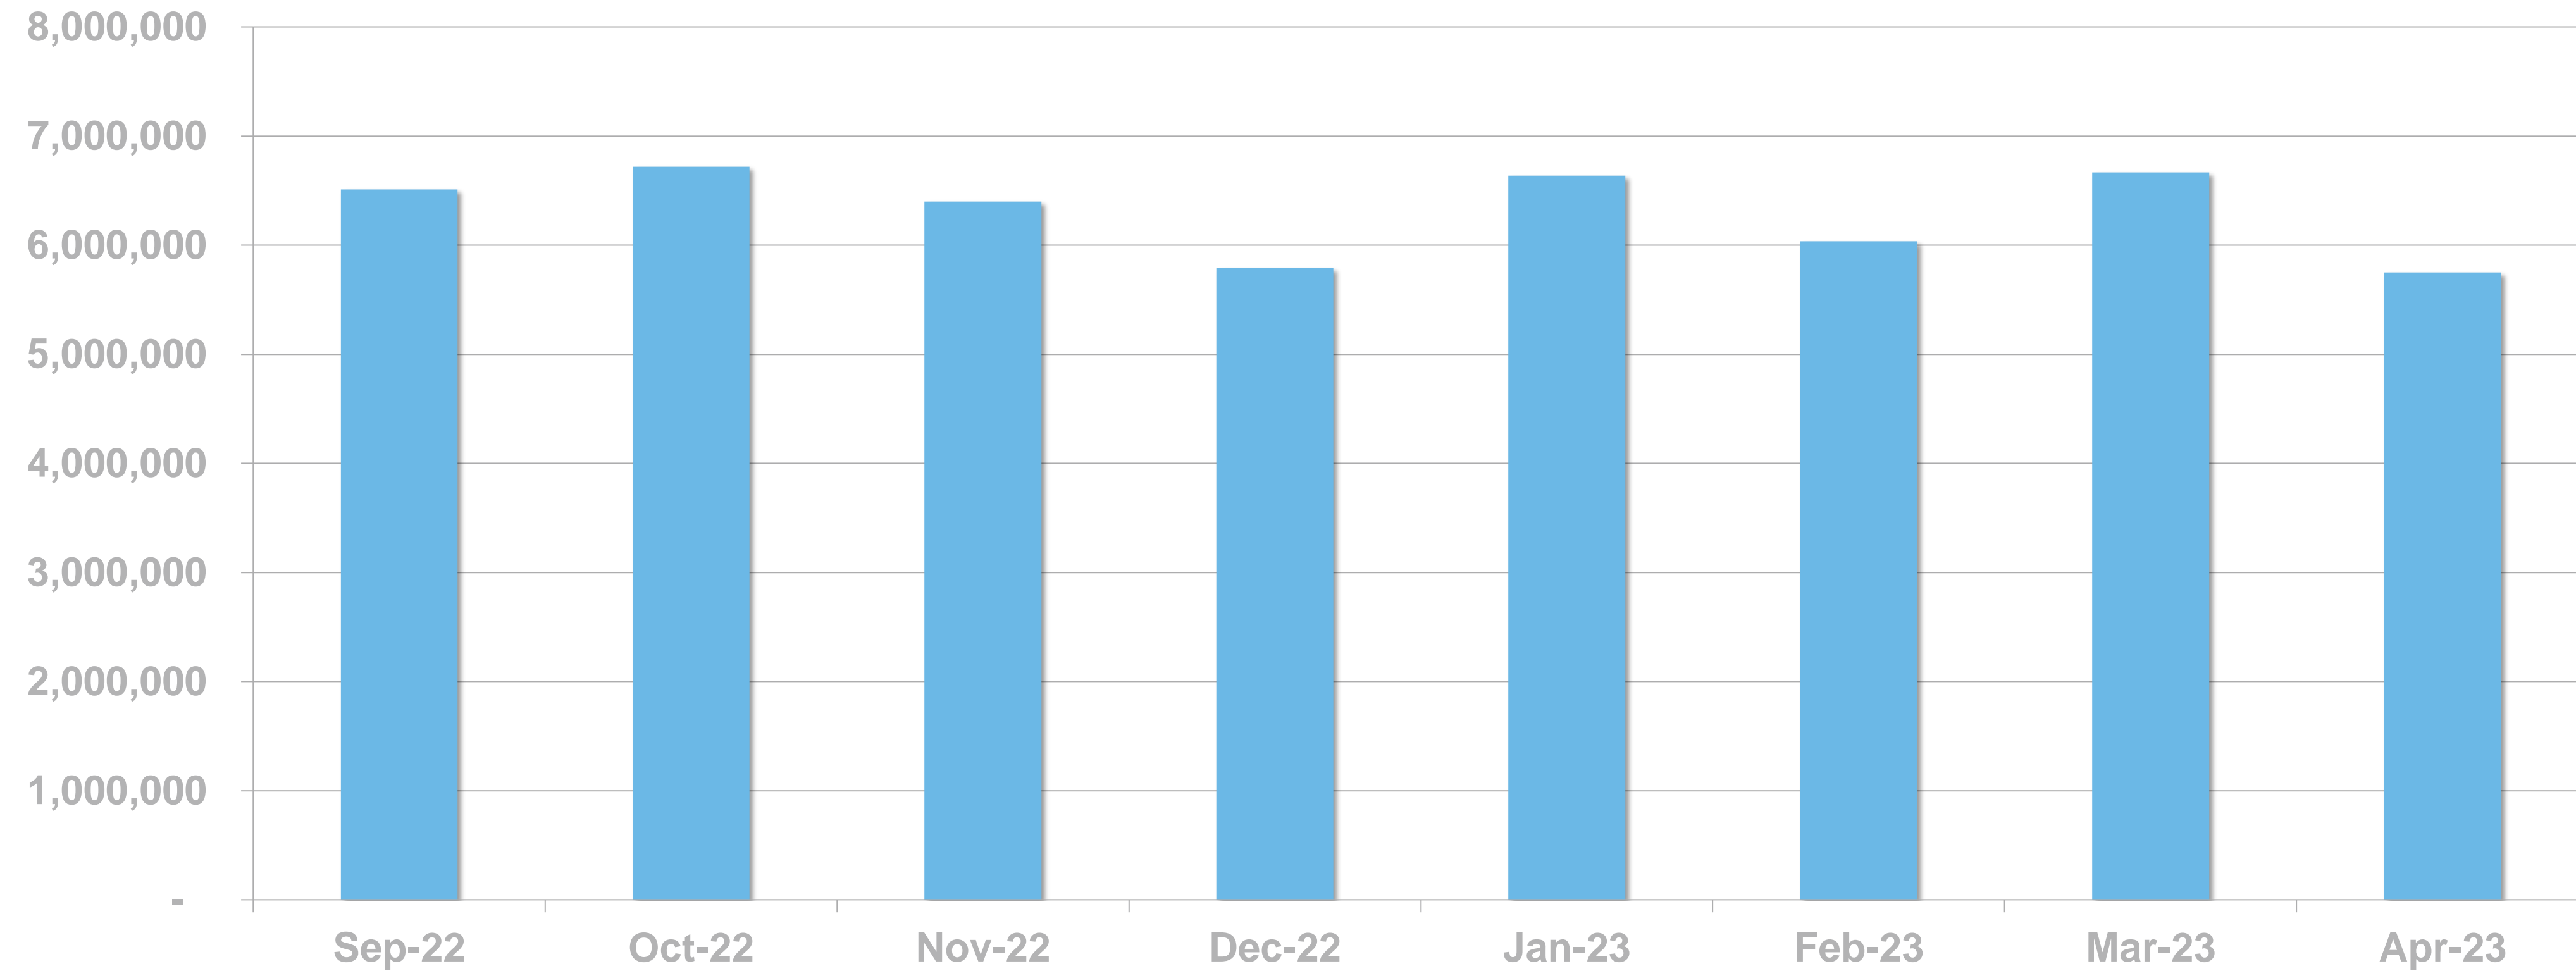

RTÉ AUDIO STREAMS PER MONTH