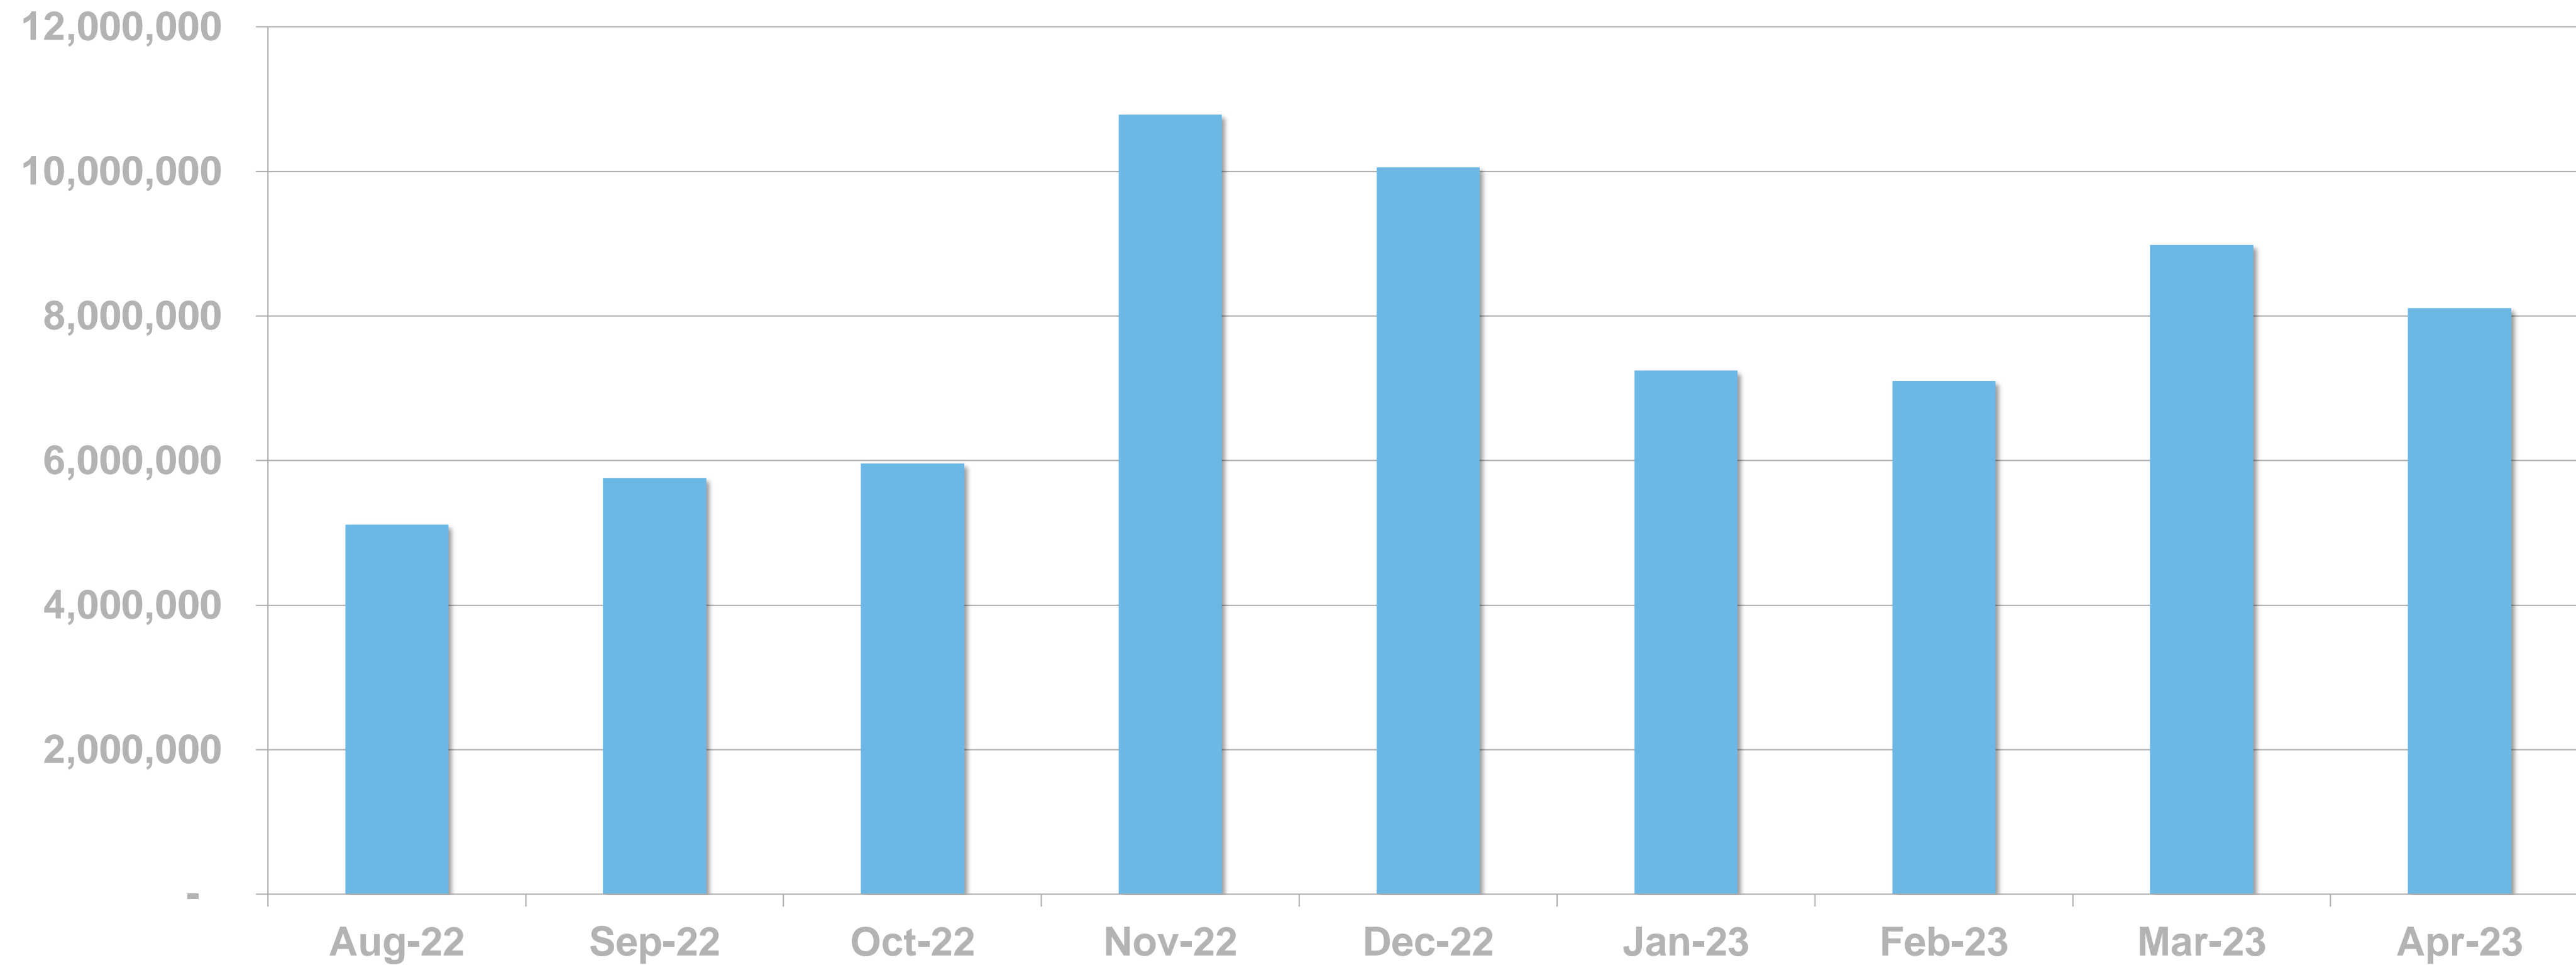

BVOD Services Ever Use
November 2022 (Adults 18+)

RTÉ PLAYER UNIQUE BROWSERS PER MONTH

RTÉ PLAYER STREAMS PER MONTH

Top Programmes

	Programme
1	Kin
2	Home & Away
3	Fair City
4	EastEnders
5	SisterS
6	Love/Hate
7	RTÉ News: Nine O'Clock
8	The Sunday Game Live
9	The Late Late Show
10	President Biden in Ireland
11	RTÉ News: Six One
12	Gossip Girl
13	Shortland Street
14	One Tree Hill
15	Heineken Champions Cup