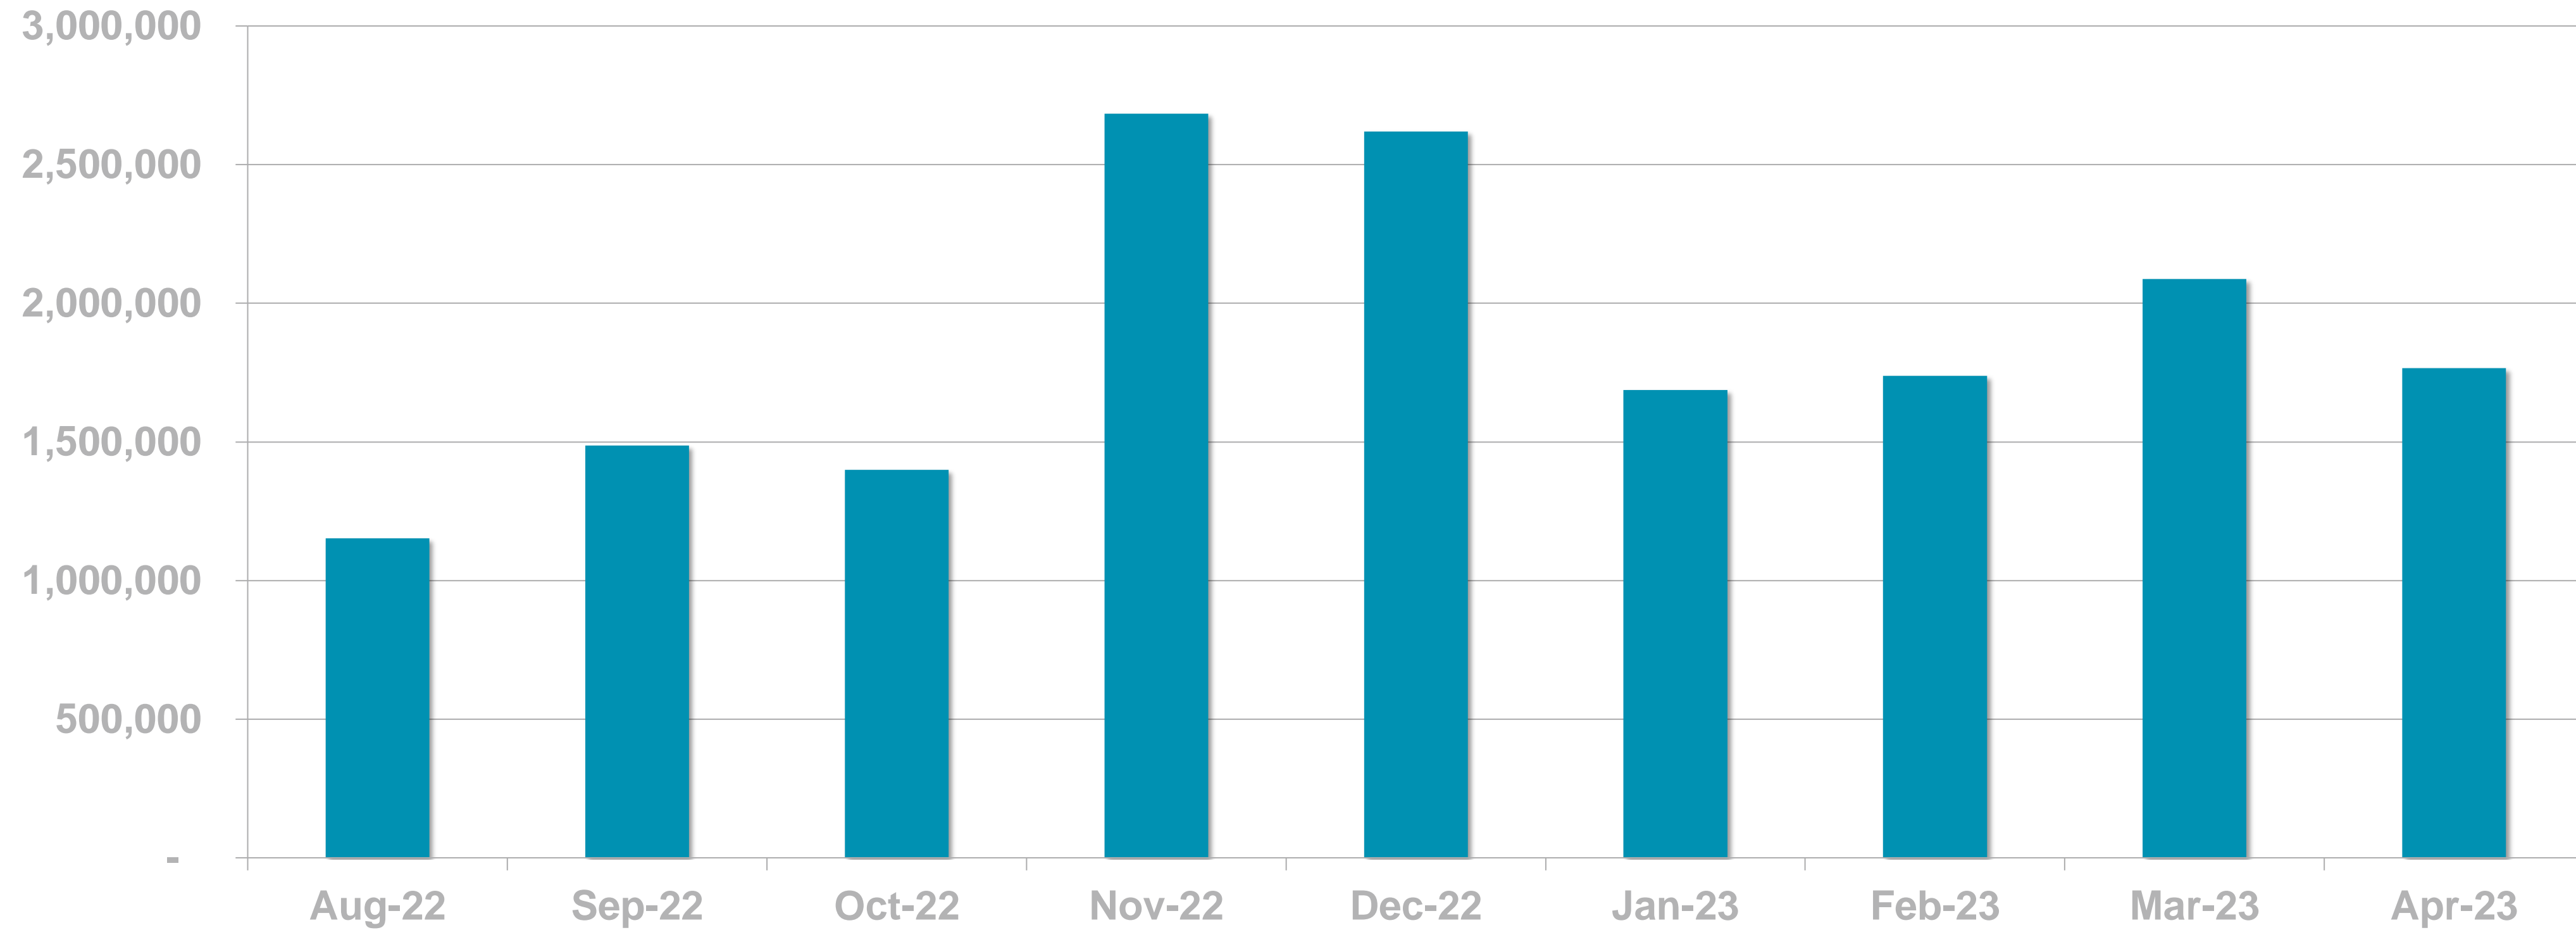

BVOD Services Ever Use
November 2022 (Adults 18+)

RTÉ PLAYER UNIQUE BROWSERS PER MONTH

RTÉ PLAYER STREAMS PER MONTH

Top Programmes

	Programme
1	Kin
2	Home & Away
3	Fair City
4	EastEnders
5	SisterS
6	Love/Hate
7	RTÉ News: Nine O'Clock
8	The Sunday Game Live
9	The Late Late Show
10	President Biden in Ireland
11	RTÉ News: Six One
12	Gossip Girl
13	Shortland Street
14	One Tree Hill
15	Heineken Champions Cup