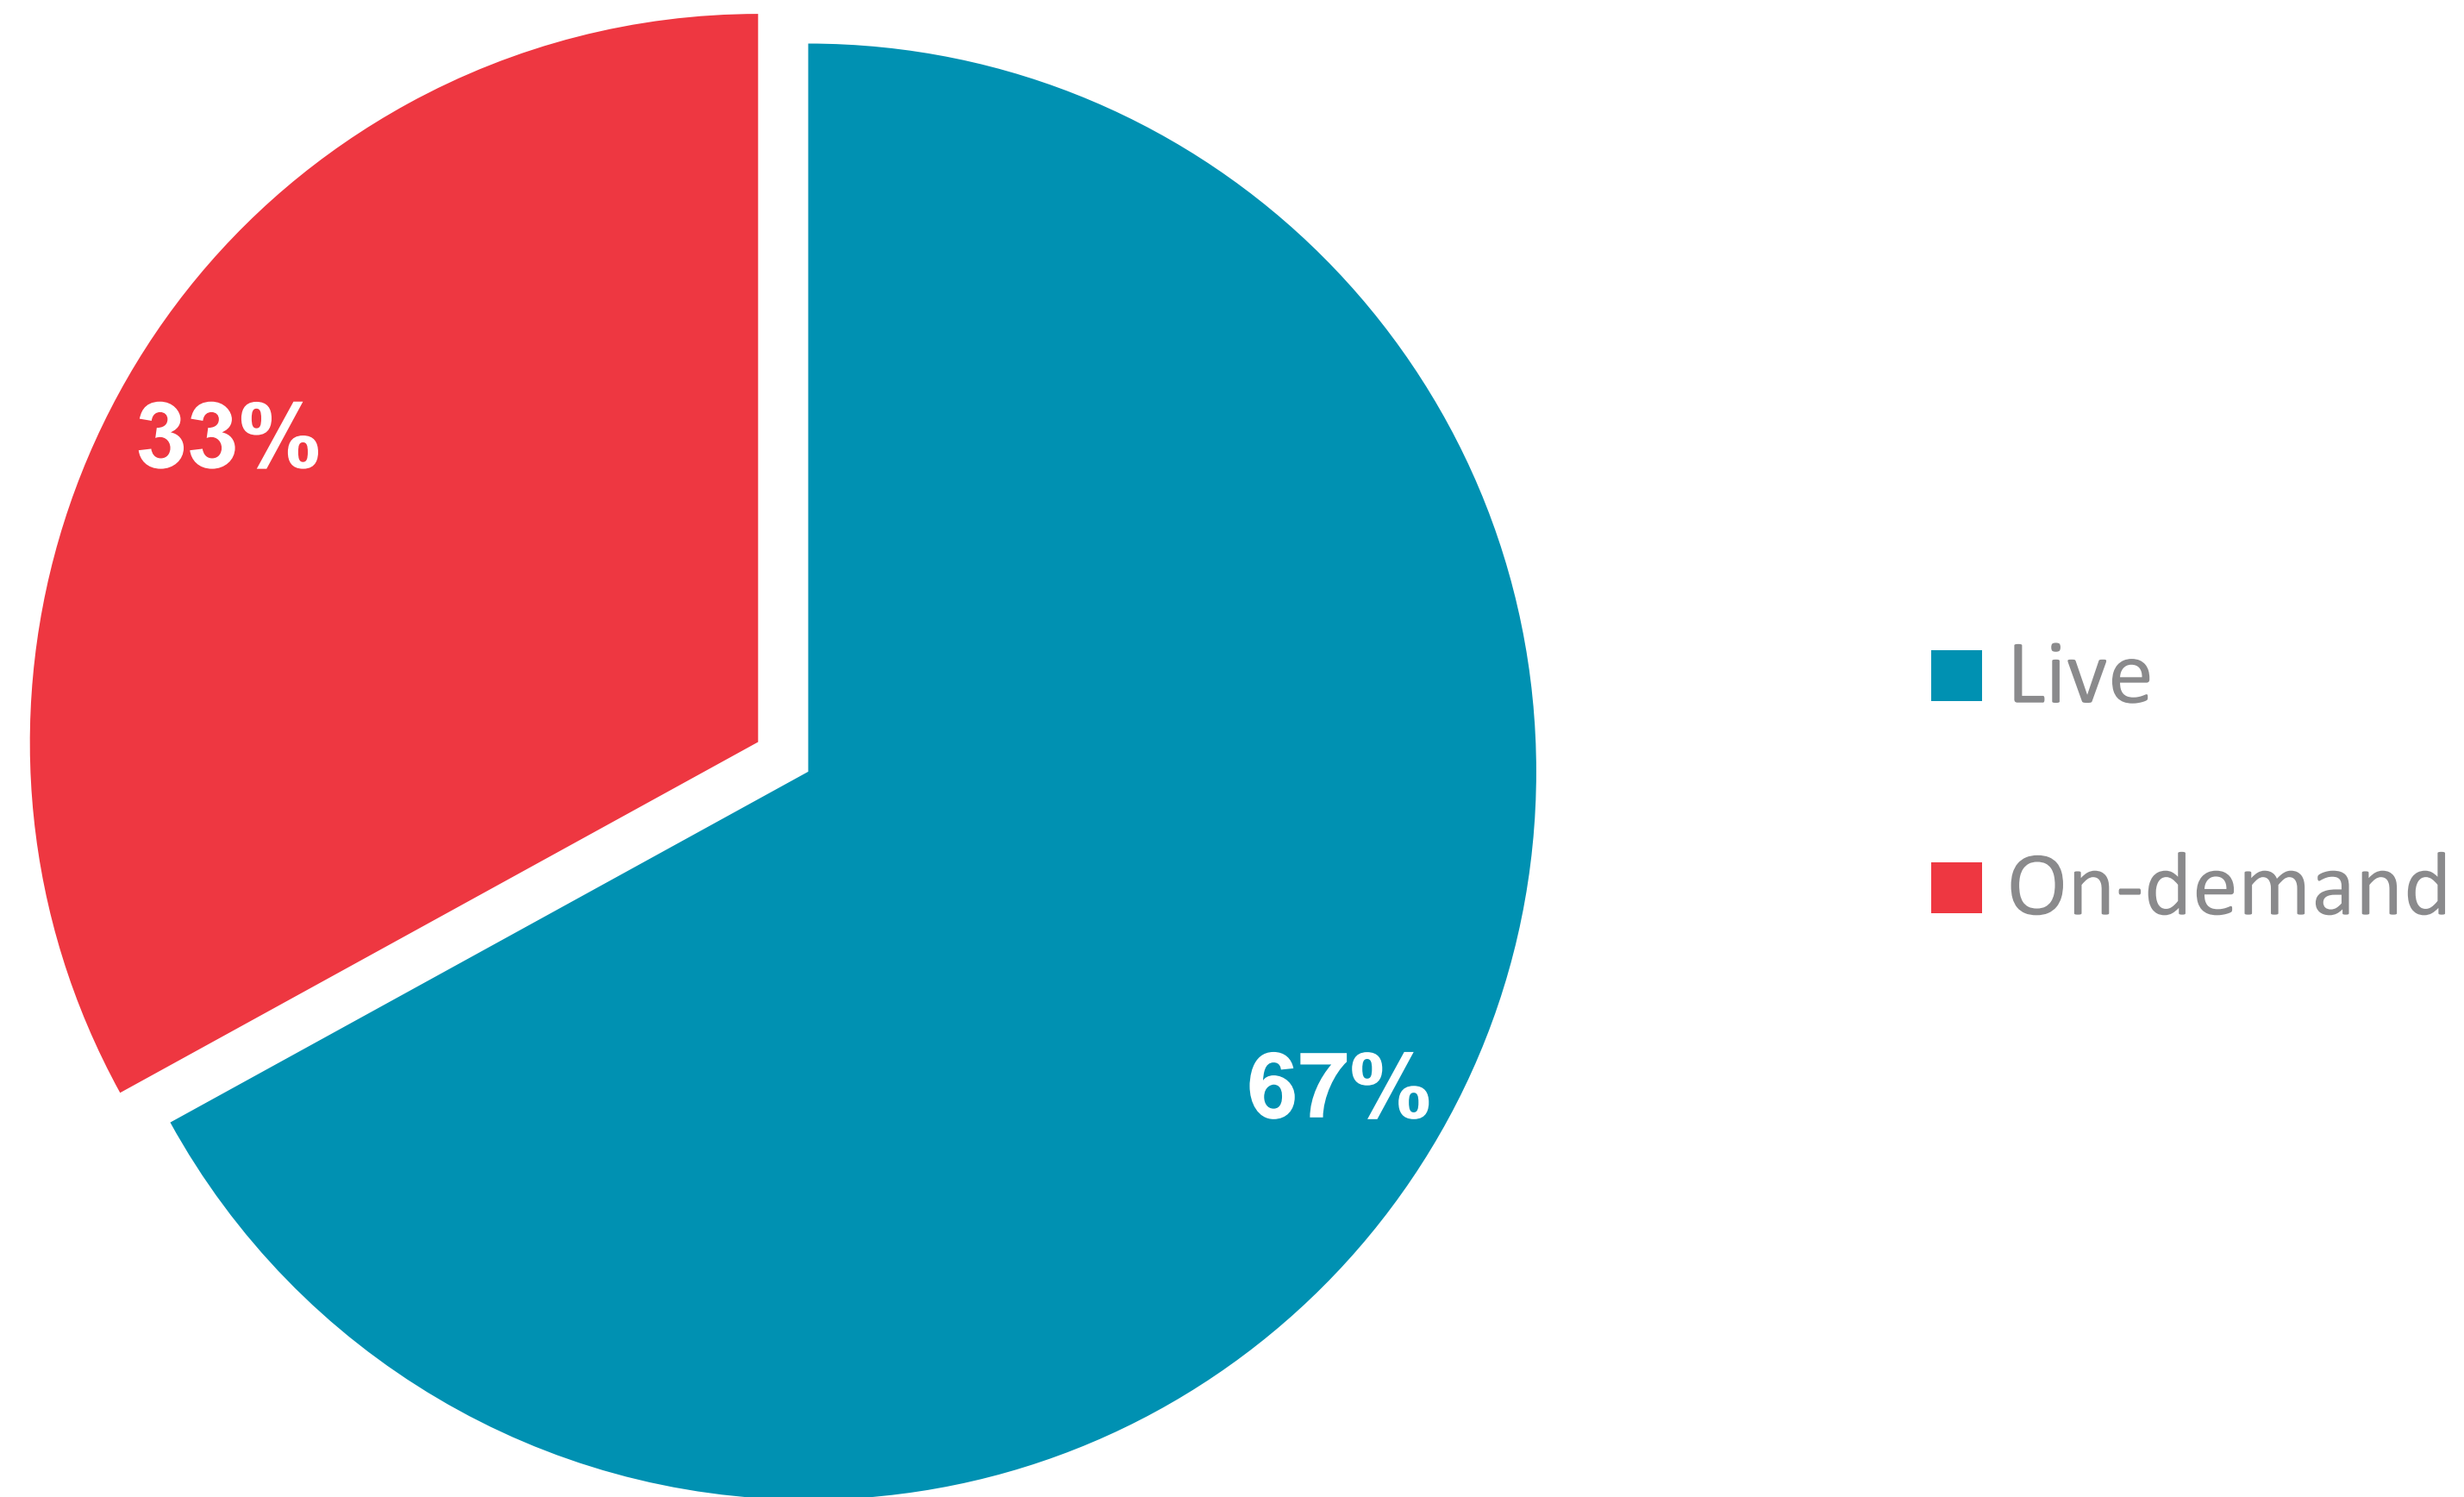

RTÉ AUDIO STREAMS BY BROADCAST TYPE