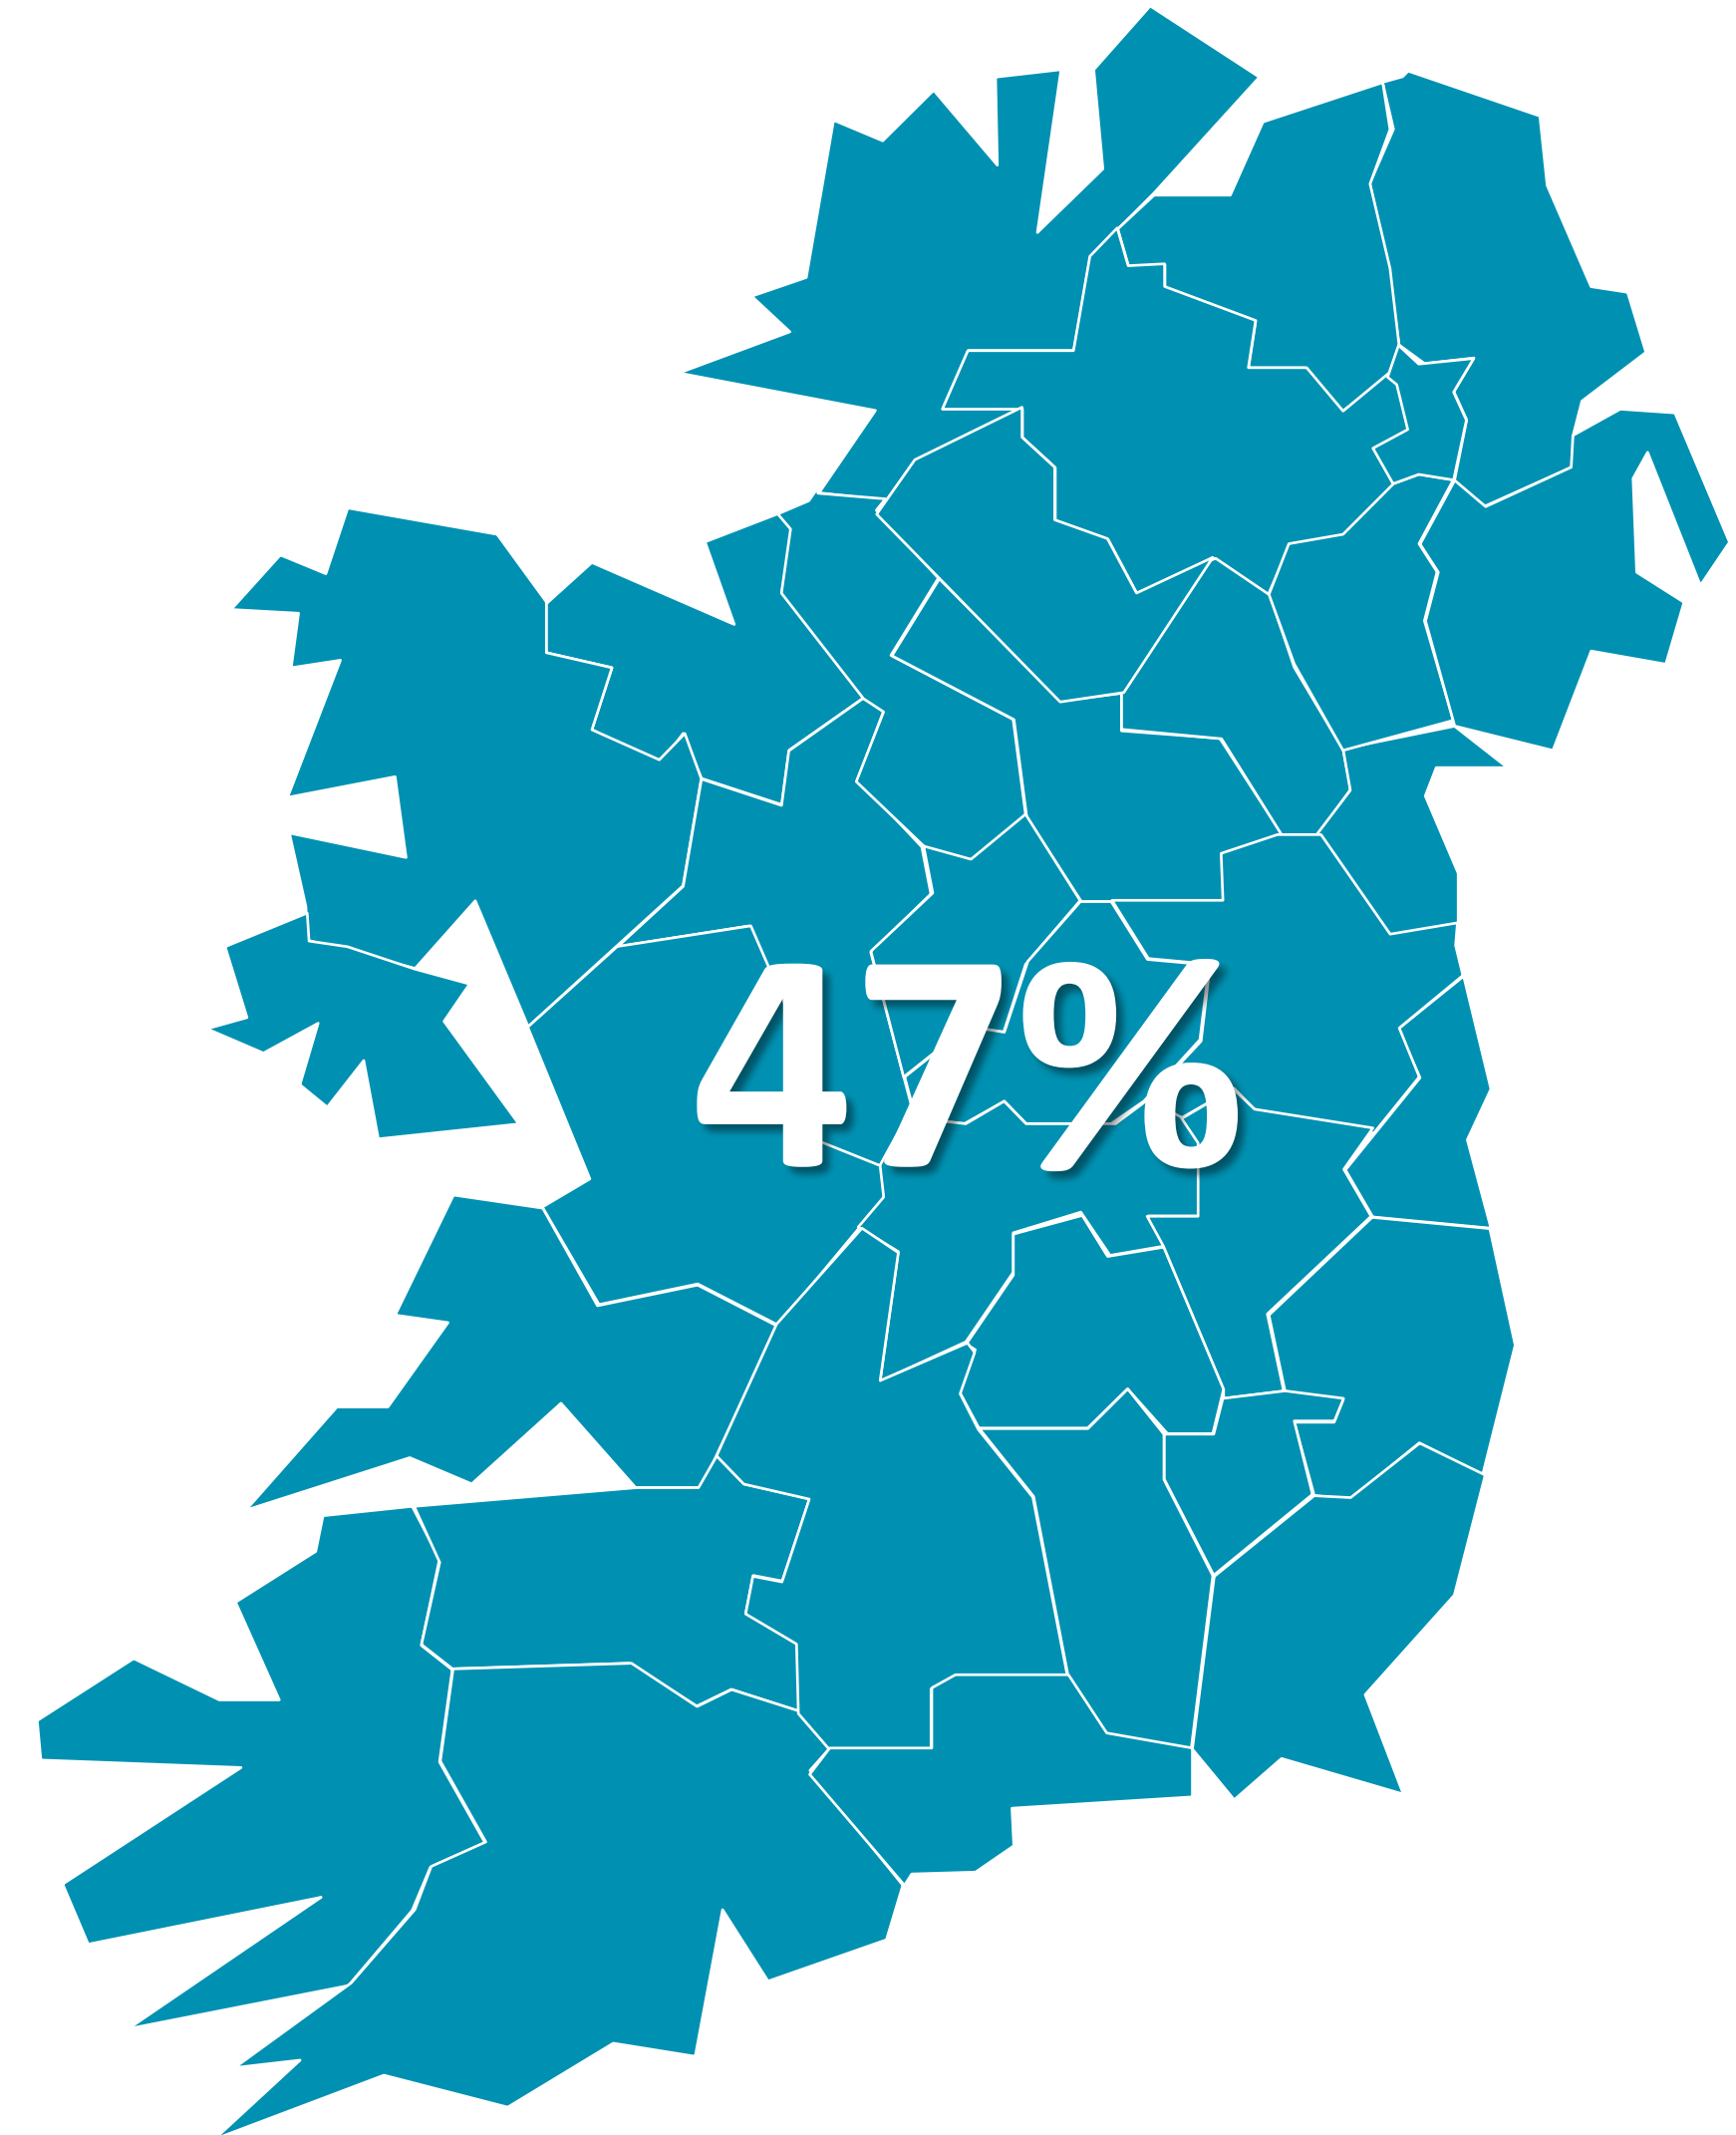

RTÉ Media Sales

Digital Audience Report

April 2023

DIGITAL SERVICE USAGE

47% of Irish adults use a digital service from RTÉ every week (2022)

RTÉ News

RTÉ News is the Number 1 news and entertainment app in Ireland