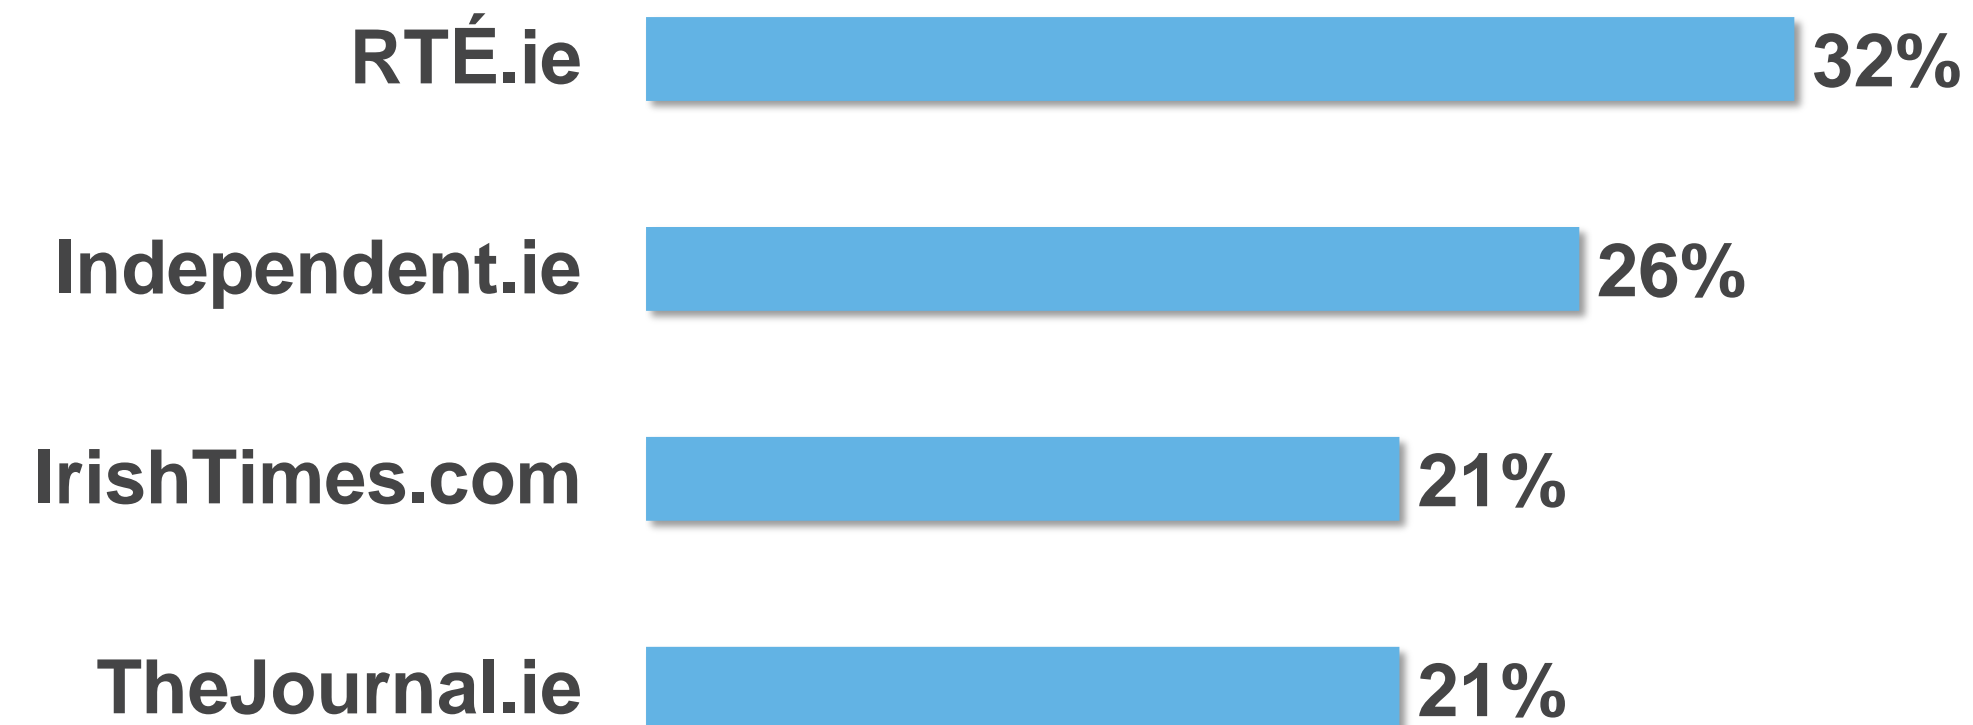

RTÉ.ie

Ireland's No. 1
Multi-Media
Website

8 mins
Average visit

8 million
Monthly Unique
Browsers*

RTÉ.ie is the Number 1 multi-media website in Ireland, used by 41% of adults in Ireland

News & Entertainment Websites Ever Use November 2022 (Adults 18+)