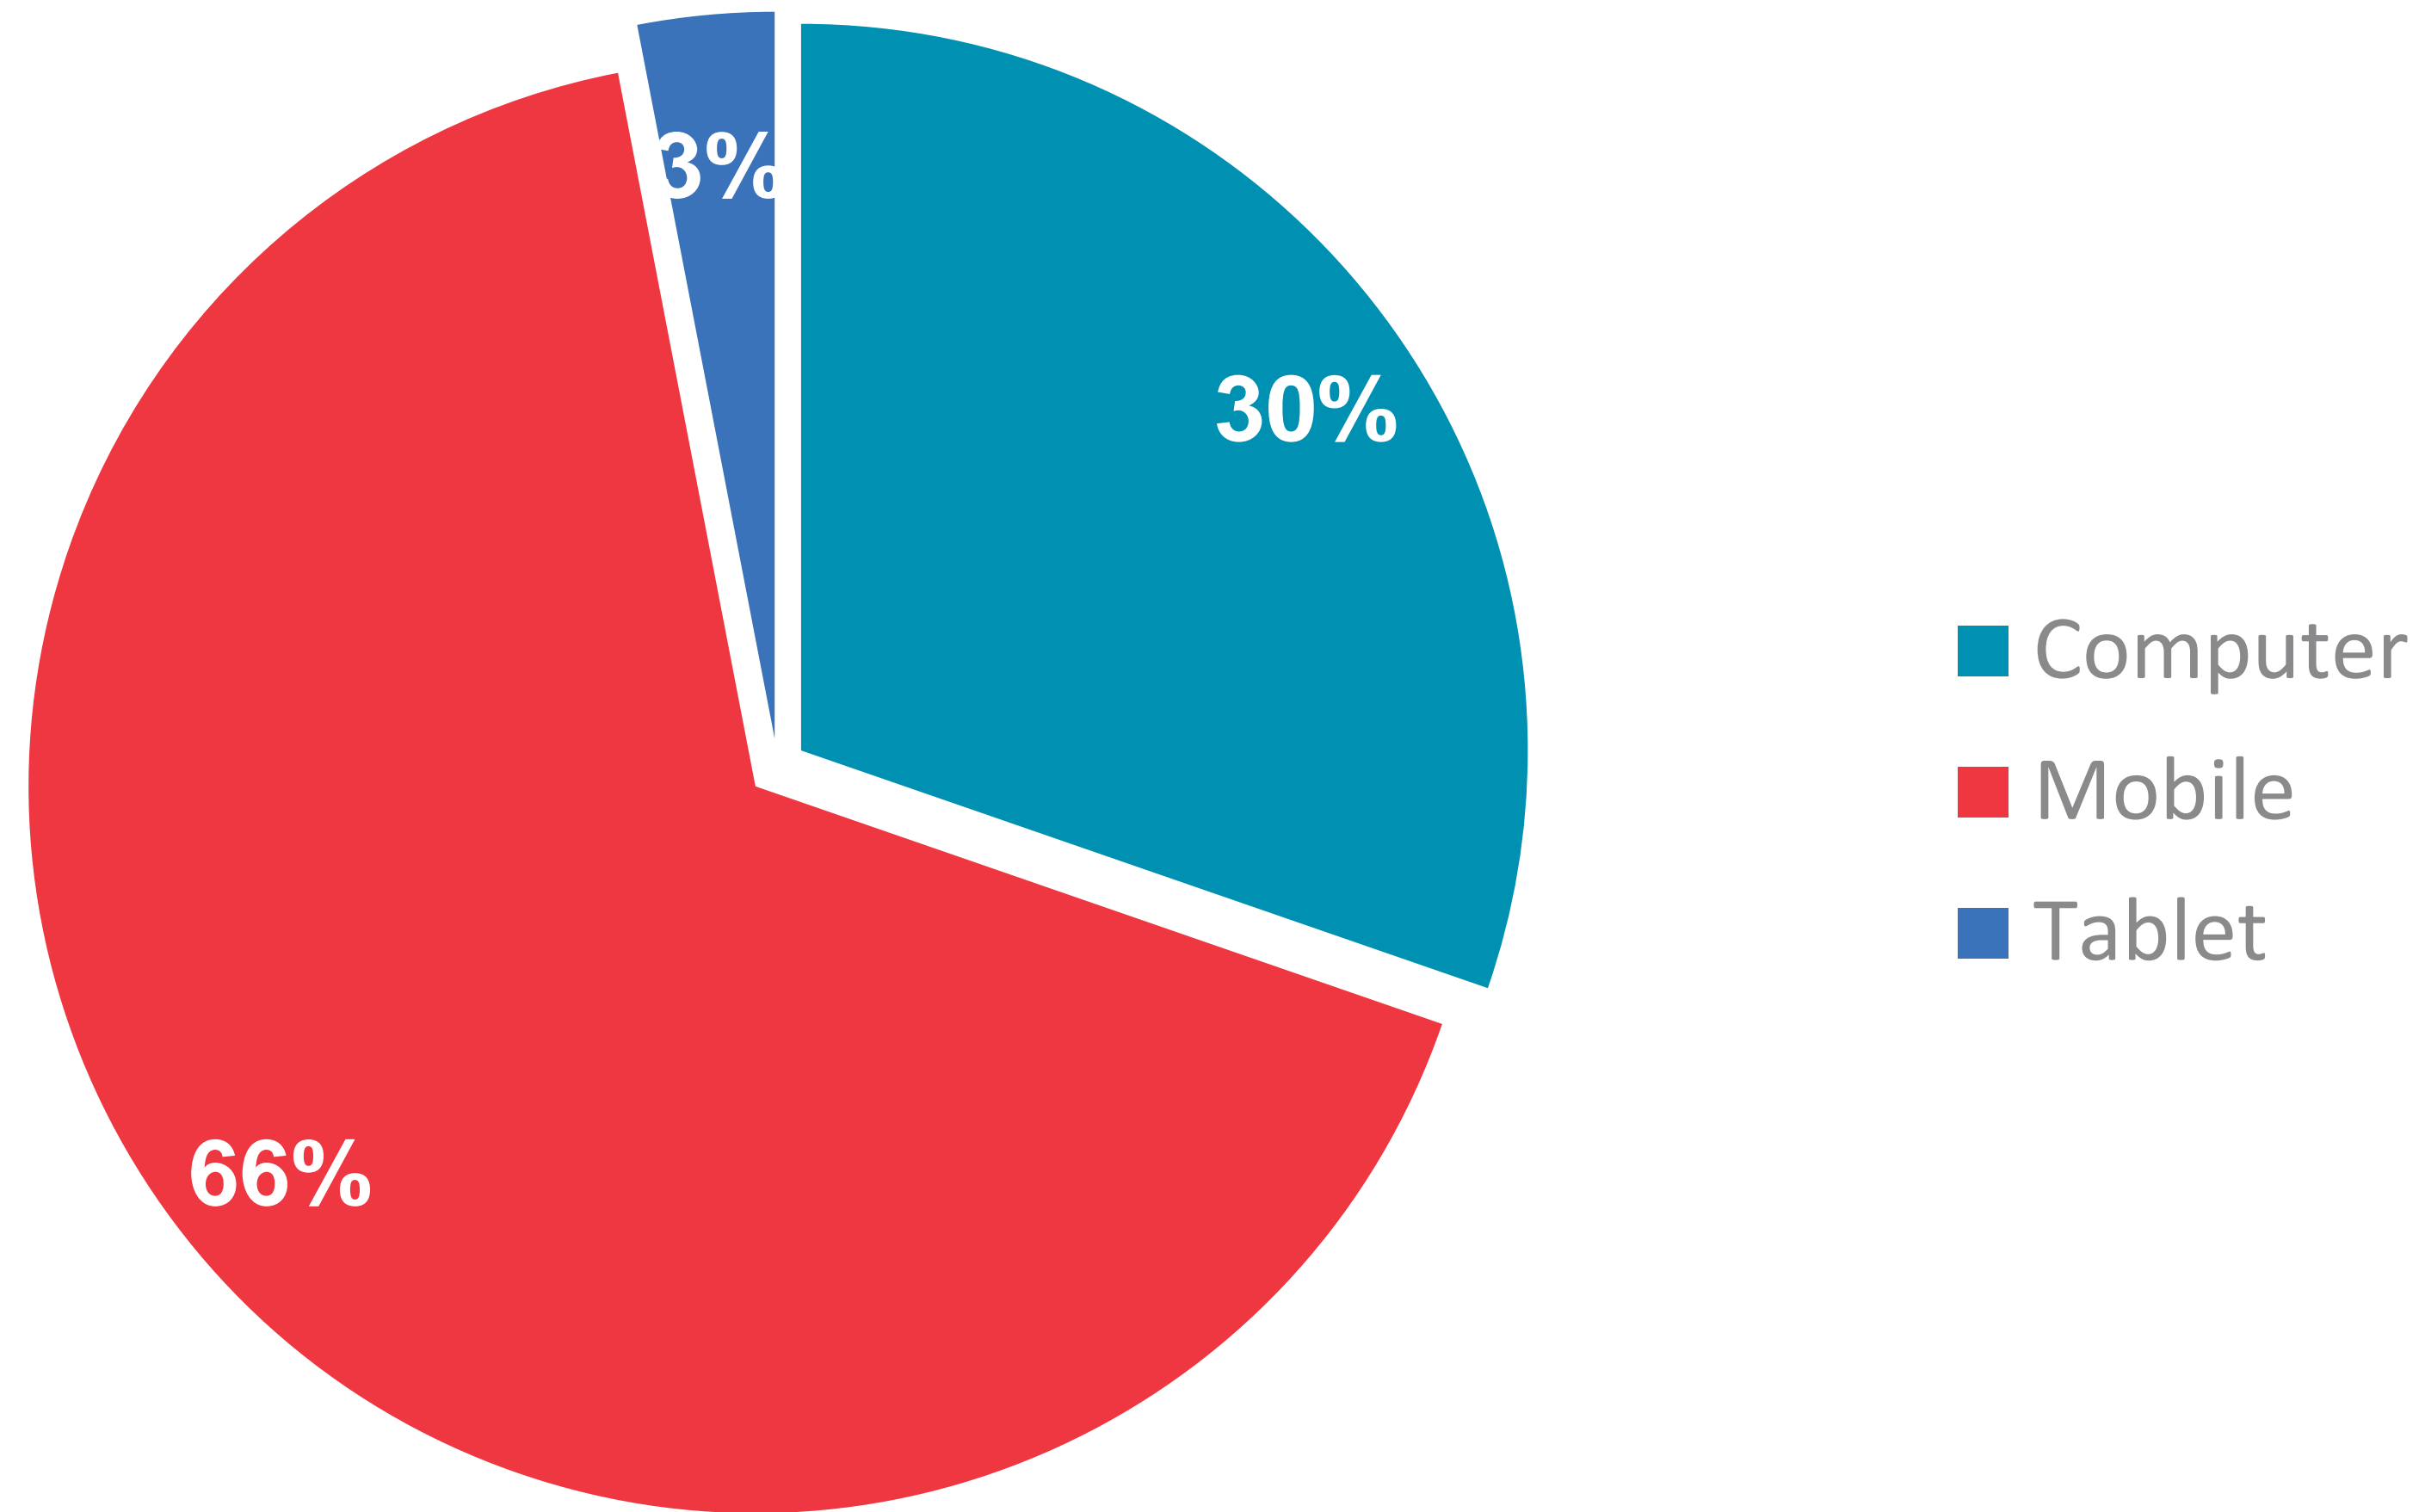

RTÉ.ie PAGE VIEWS PER DEVICE