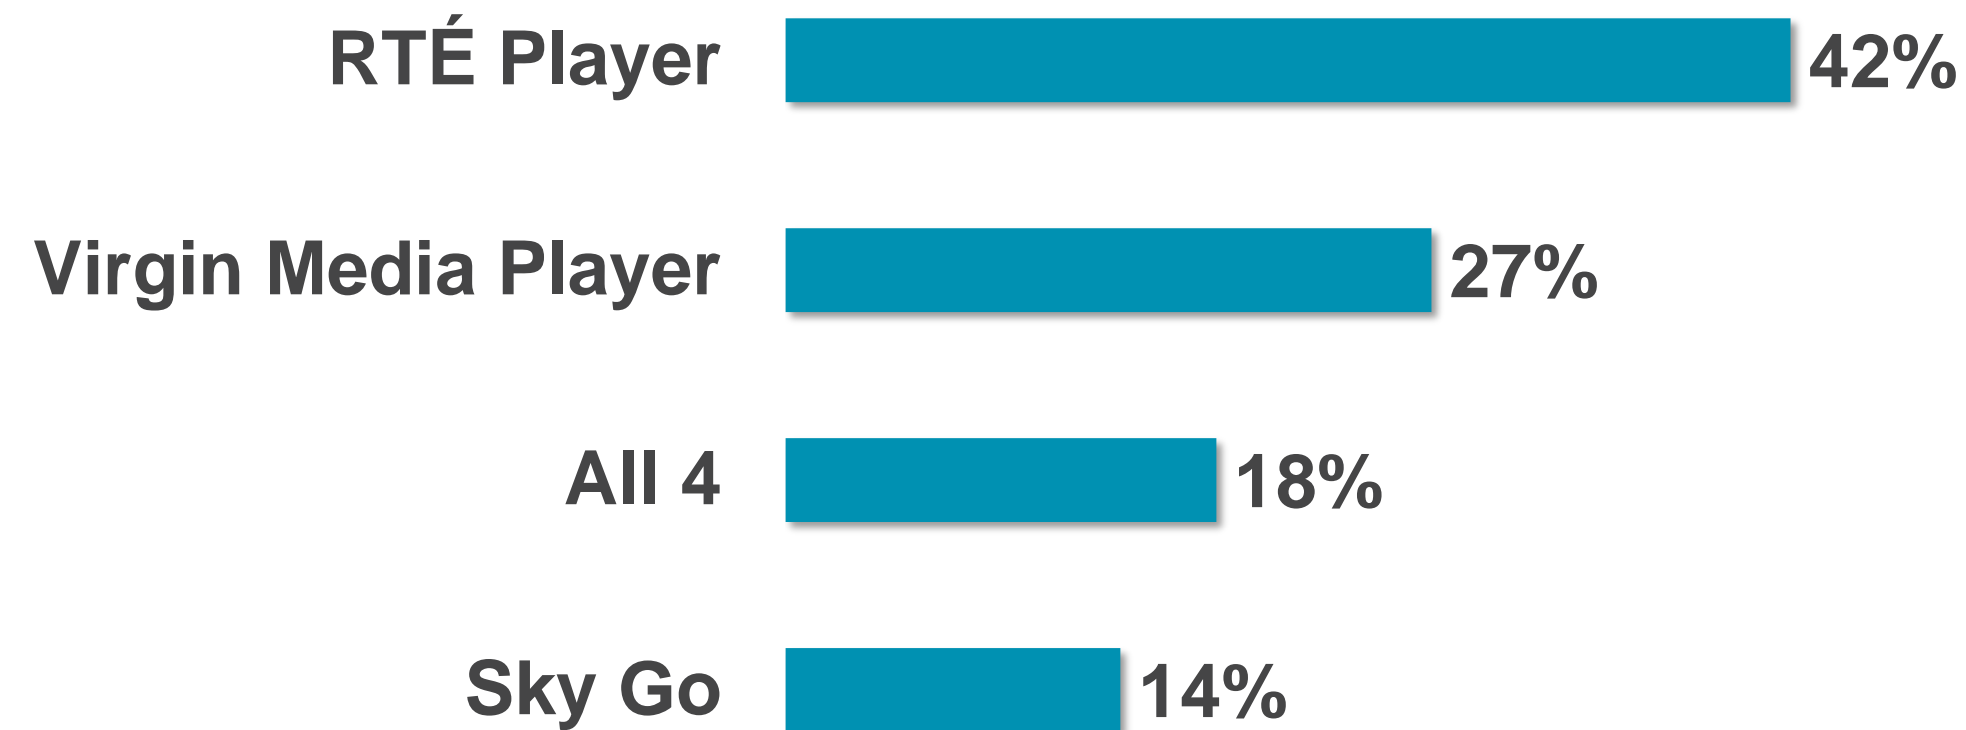

BVOD Services Ever Use
November 2022 (Adults 18+)

RTÉ PLAYER UNIQUE BROWSERS PER MONTH

RTÉ PLAYER STREAMS PER MONTH

Top Programmes

	Programme
1	Kin
2	Home & Away
3	Fair City
4	EastEnders
5	SisterS
6	Love/Hate
7	RTÉ News: Nine O'Clock
8	The Sunday Game Live
9	The Late Late Show
10	President Biden in Ireland
11	RTÉ News: Six One
12	Gossip Girl
13	Shortland Street
14	One Tree Hill
15	Heineken Champions Cup