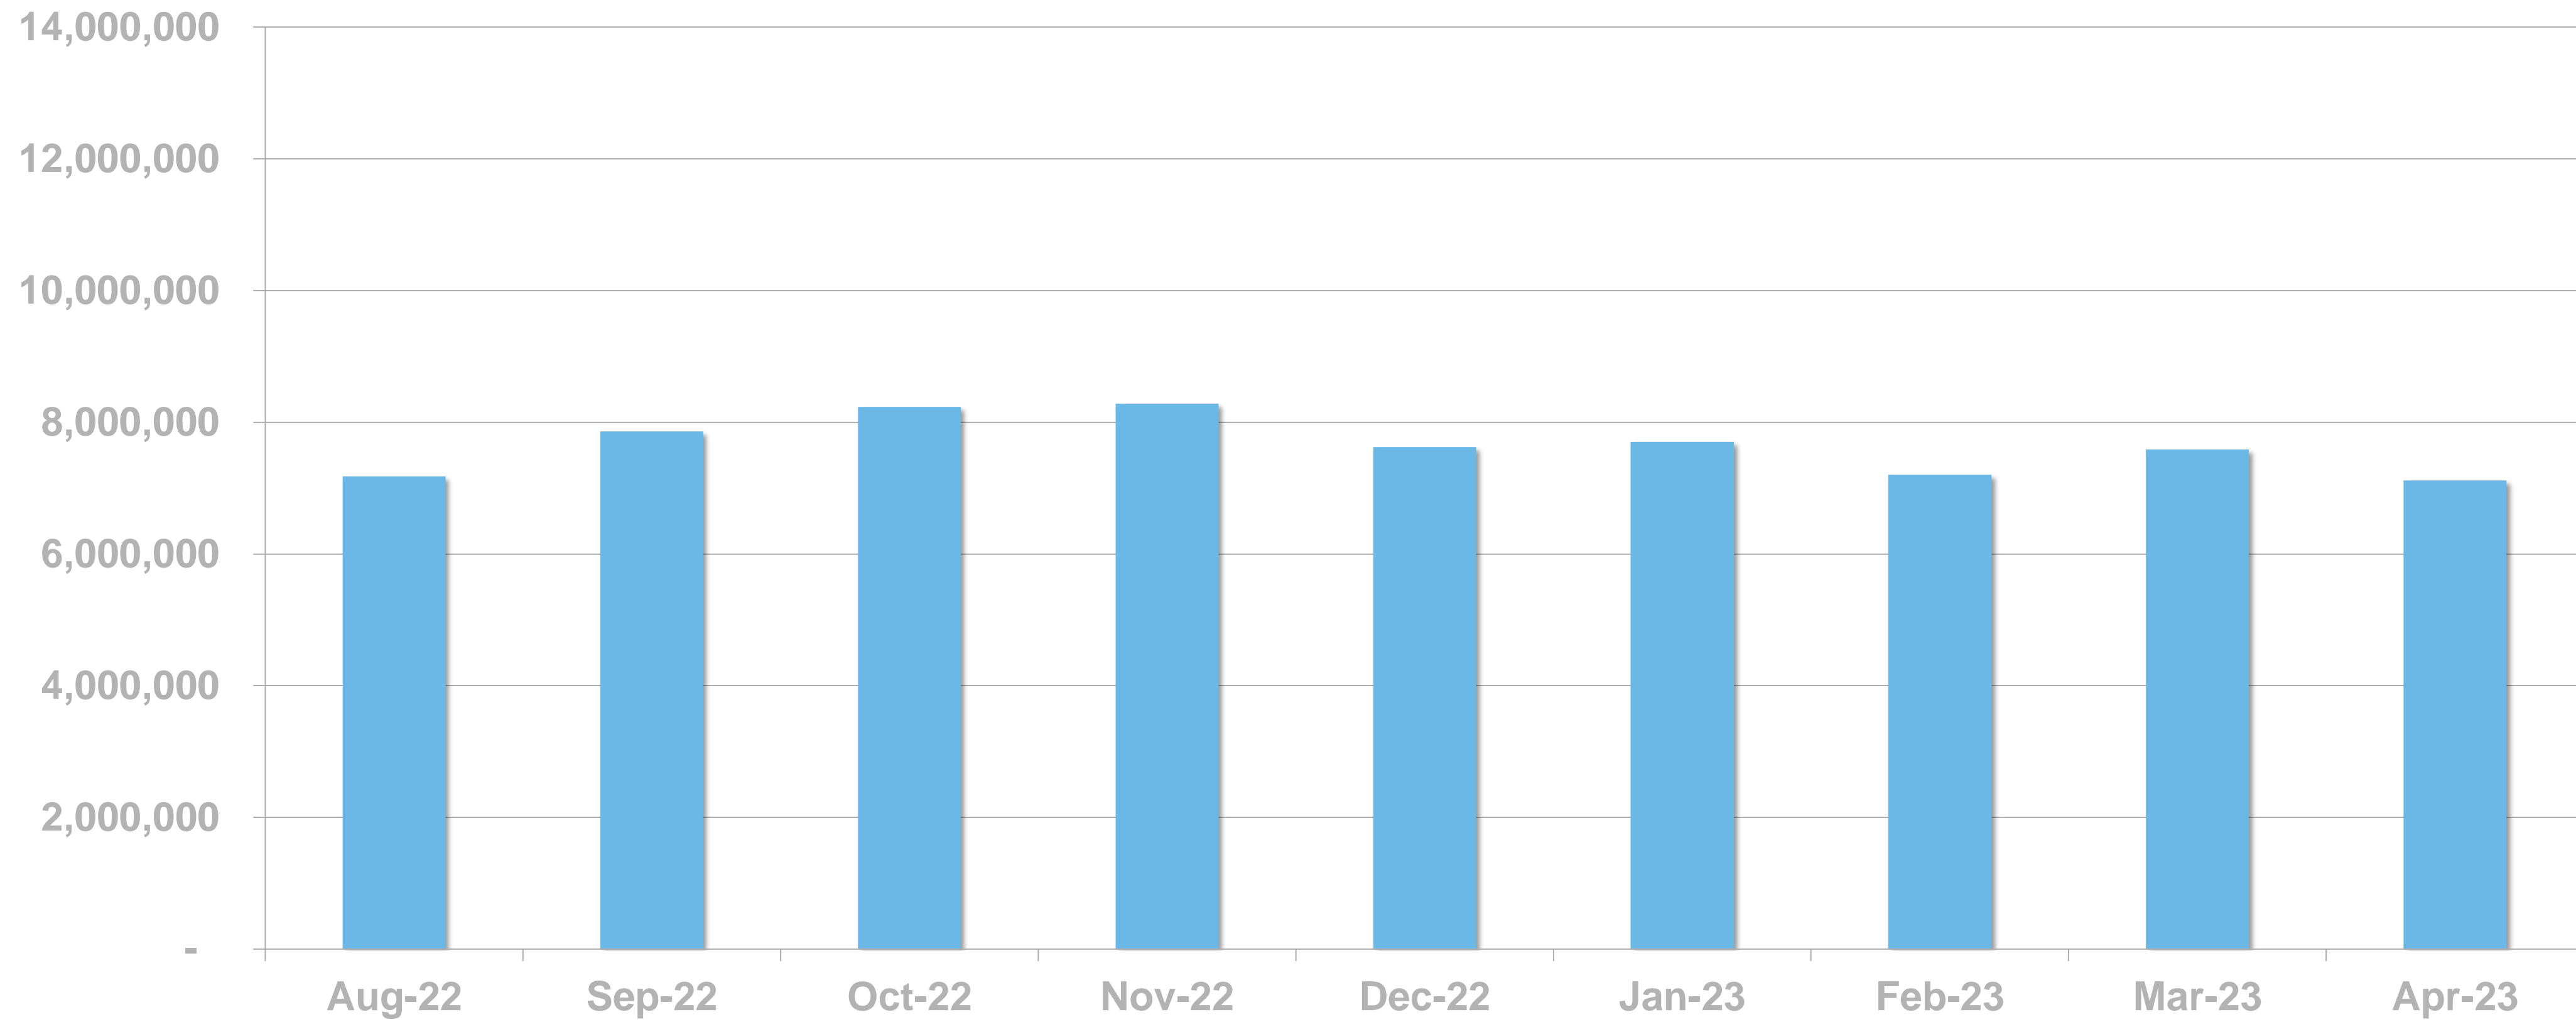

RTÉ.ie UNIQUE BROWSERS PER MONTH