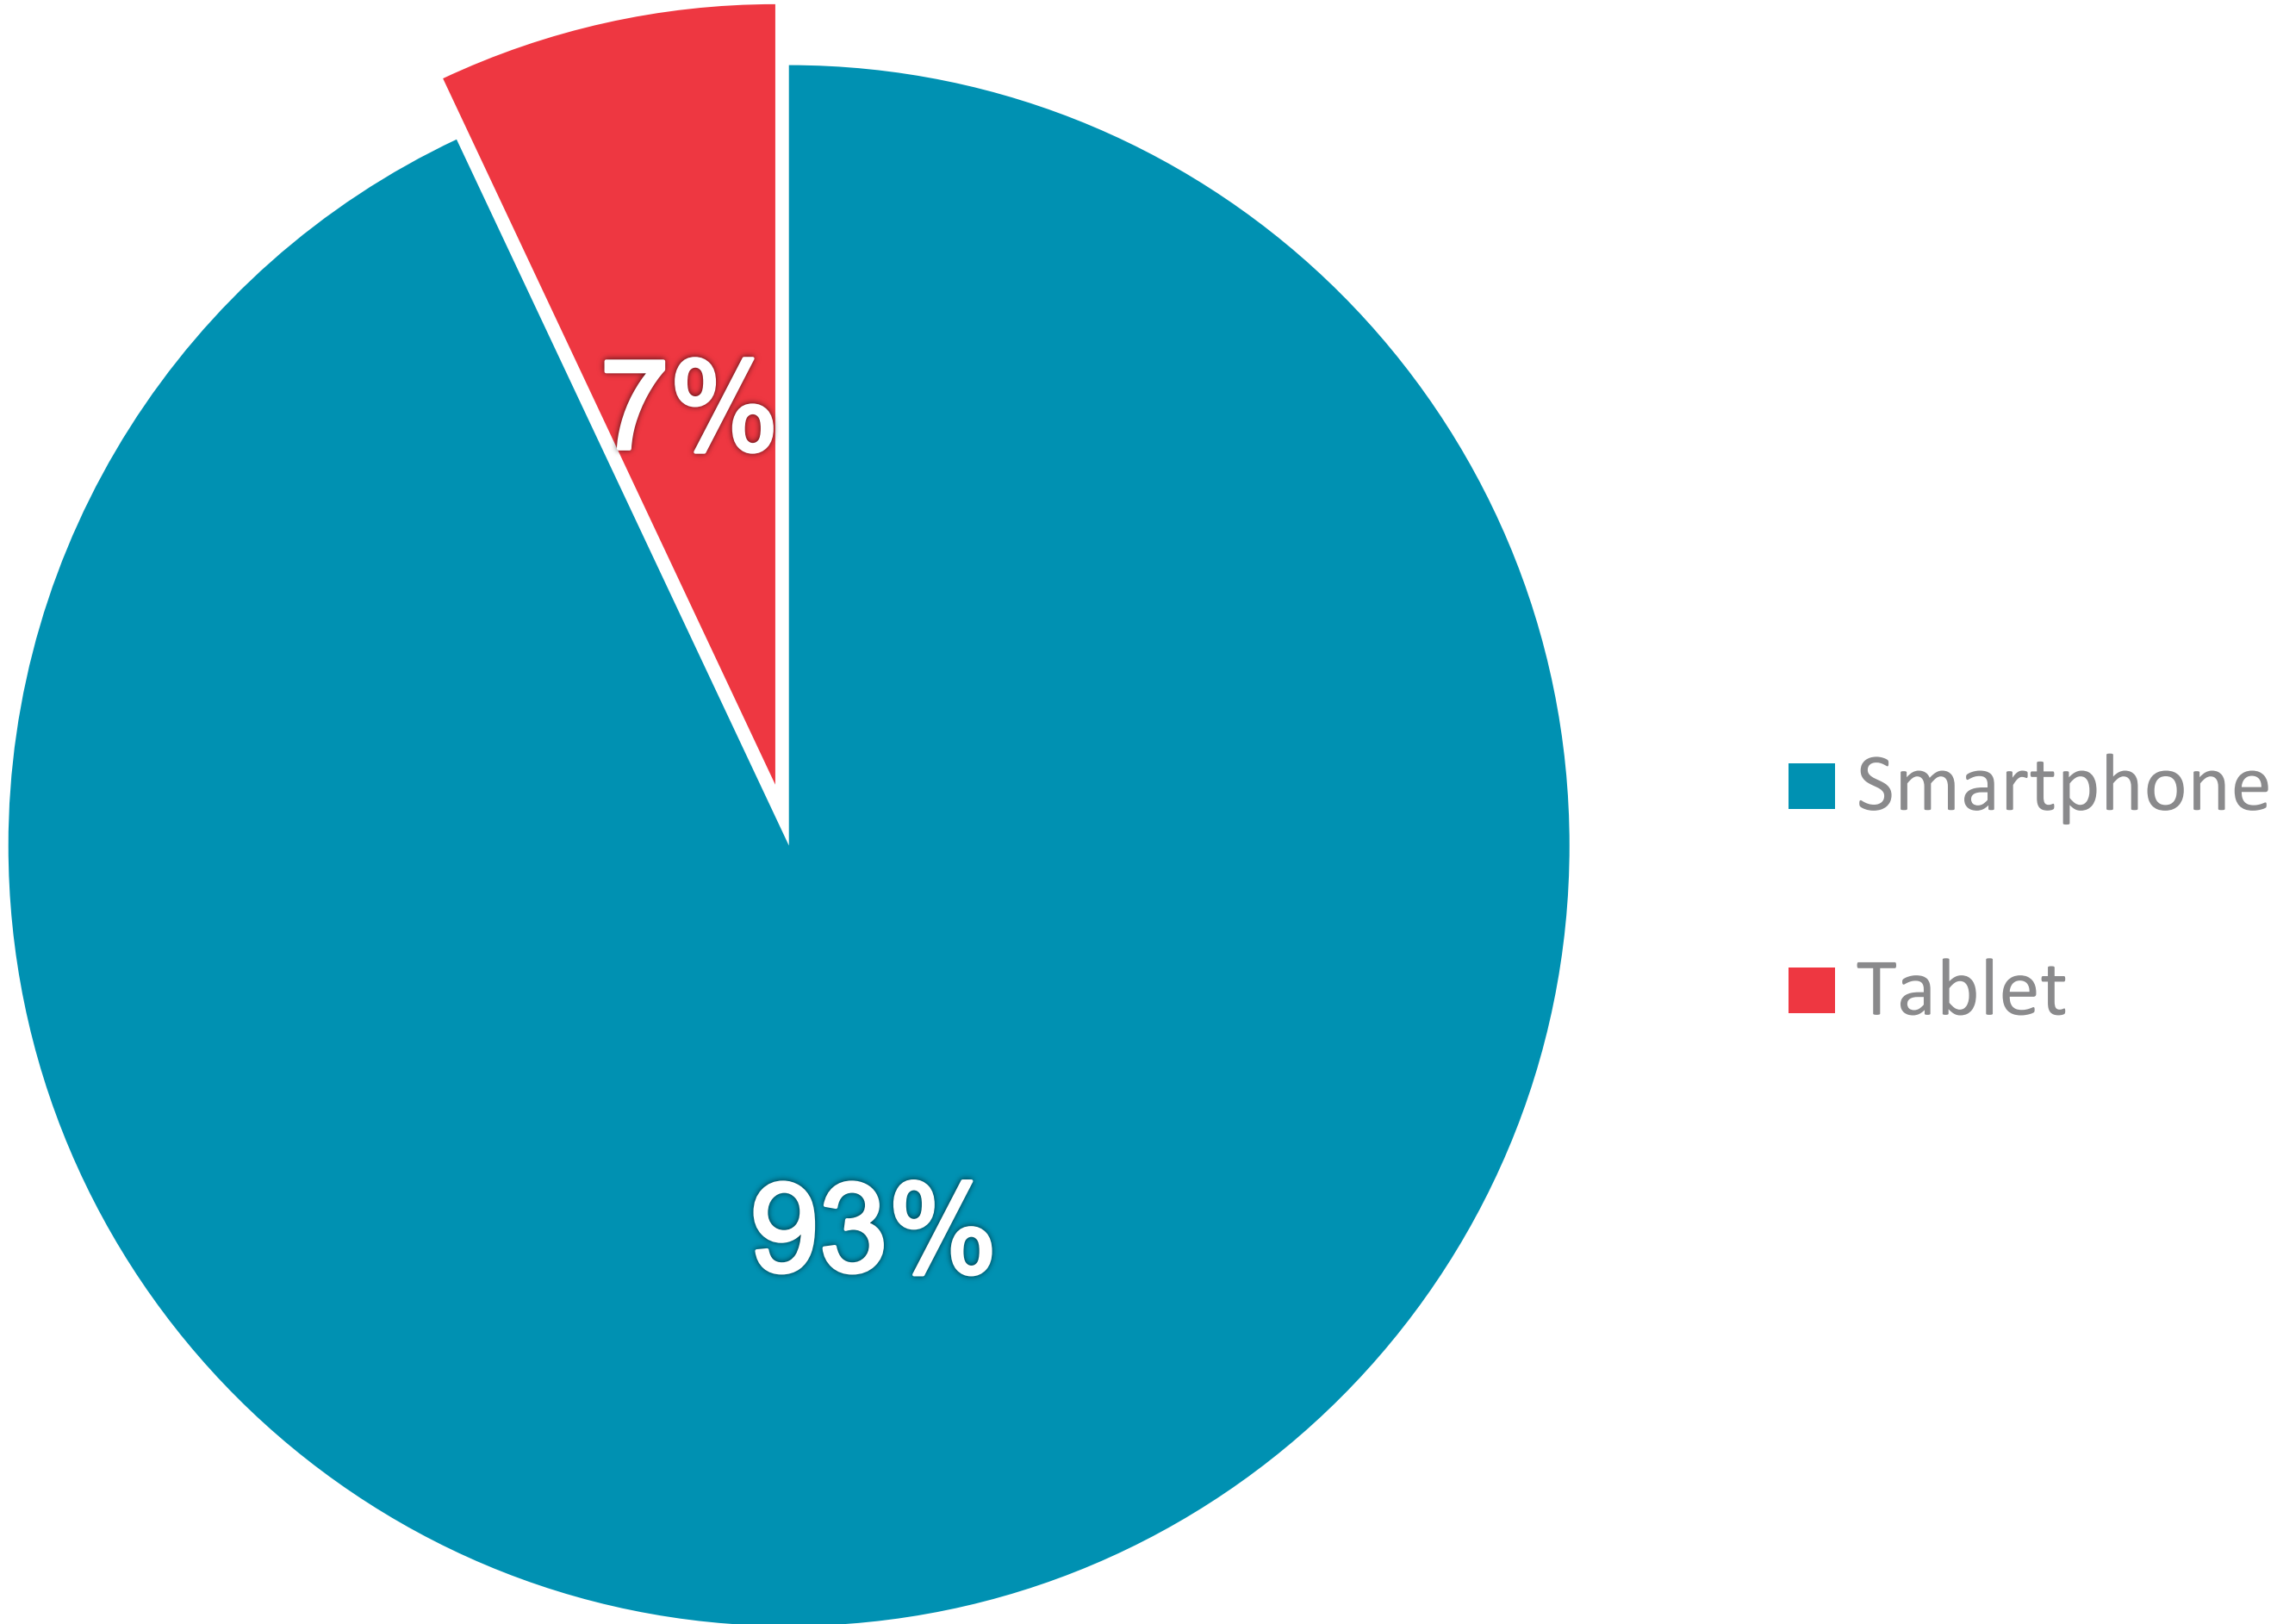

N^o. 1

News App

3.1m

App Downloads

News Apps Ever Use – November 2022 (Adults 18+)

RTÉ News App UNIQUE BROWSERS PER MONTH

RTÉ News App PAGE VIEWS PER MONTH

PAGE VIEWS PER DEVICE