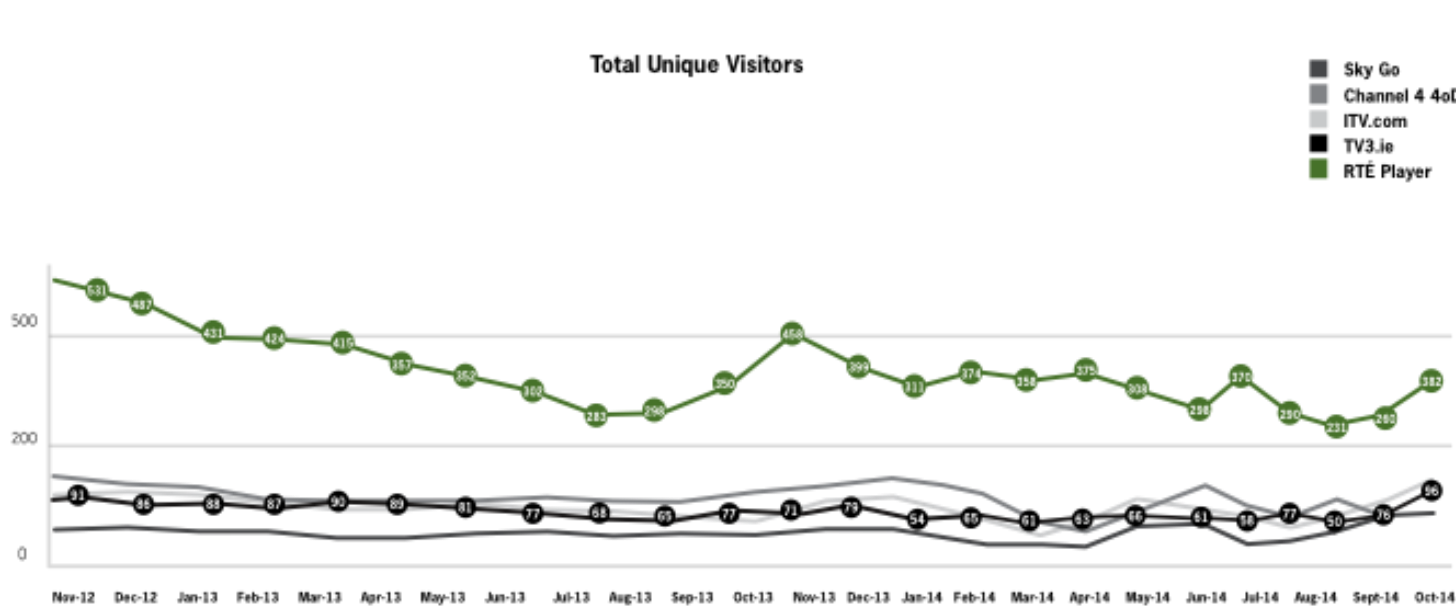

The original desktop version of the RTÉ Player has the most Irish unique visitors amongst its competitive set

N.B. comScore currently measures PC/Laptop access only – recent growth in RTÉ Player consumption has been driven by Apps

N.B. The data above for, TV3.ie & ITV.com represents all traffic to the domain, and not just the VOD element of that site

- There were 382,000 unique Irish visitors to the desktop version of the RTÉ Player in October 2014, according to comScore MMX