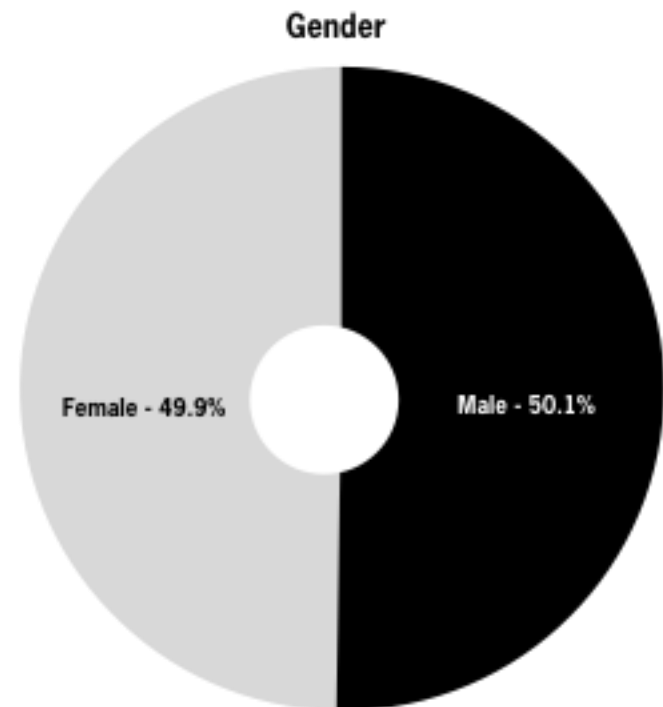

# RTÉ.ie/Player has a young and gender balanced user base in Ireland

Share of Irish Unique Users of the RTÉ Player

- The 35-44 age group was the largest cohort in October, but 37% of desktop users were 15-34