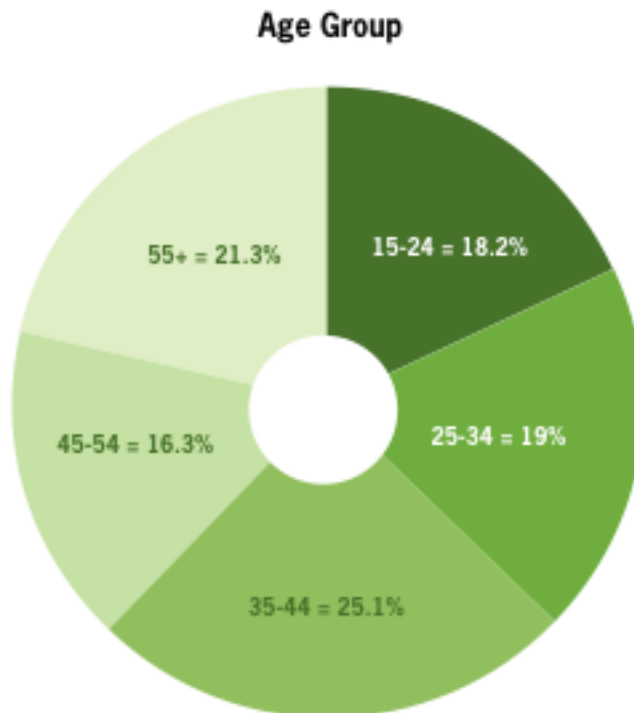

**The Late Late Sh...**  
The Late Late Toy Show returns on 28th November on RTÉ One at 9:35pm...  
Wed 26 November 2014

**Today**  
Daily magazine show featuring entertainment and celebrity news, con...  
Wed 26 November 2014

**News2Day**  
Domestic and international news items of interest to younger viewers.  
Wed 26 November 2014

**elev8**  
Children's entertainment with the TRTE presenters.  
Wed 26 November 2014

**Celebrity Master...**  
At the halfway point of the competition, the six remaining cooks receive...  
Wed 26 November 2014

# RTÉ.ie/Player has a young and gender balanced user base in Ireland

Share of Irish Unique Users of the RTÉ Player

- The 35-44 age group was the largest cohort in October, but 37% of desktop users were 15-34