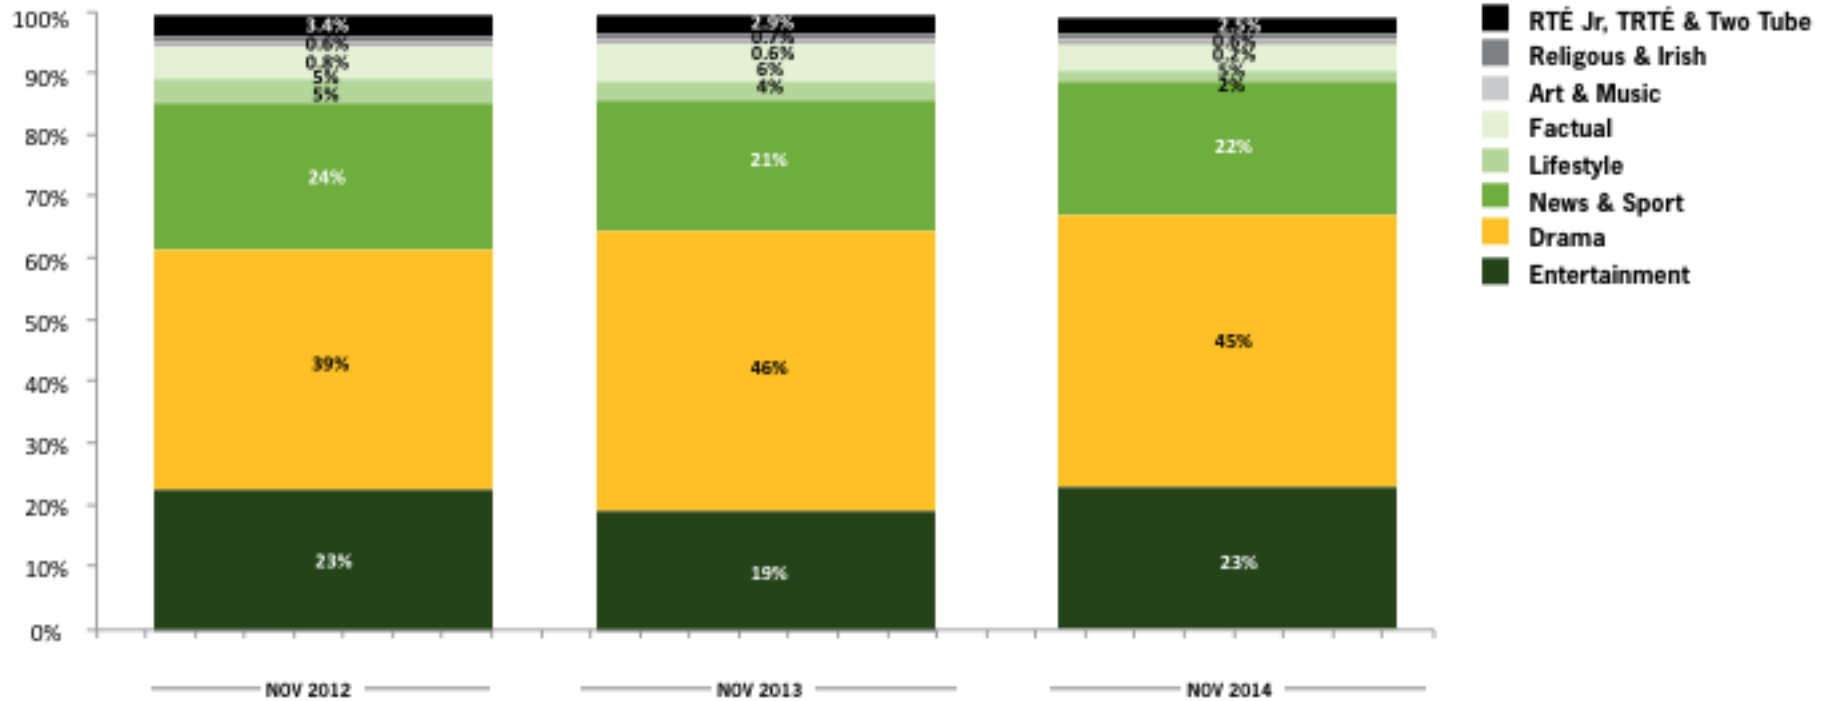

RTÉ Player Programme Category Analysis

- Entertainment grew to 23% of stream starts in November, boosted by the first few days catch-up of The Late Late Toy Show at the end of the month