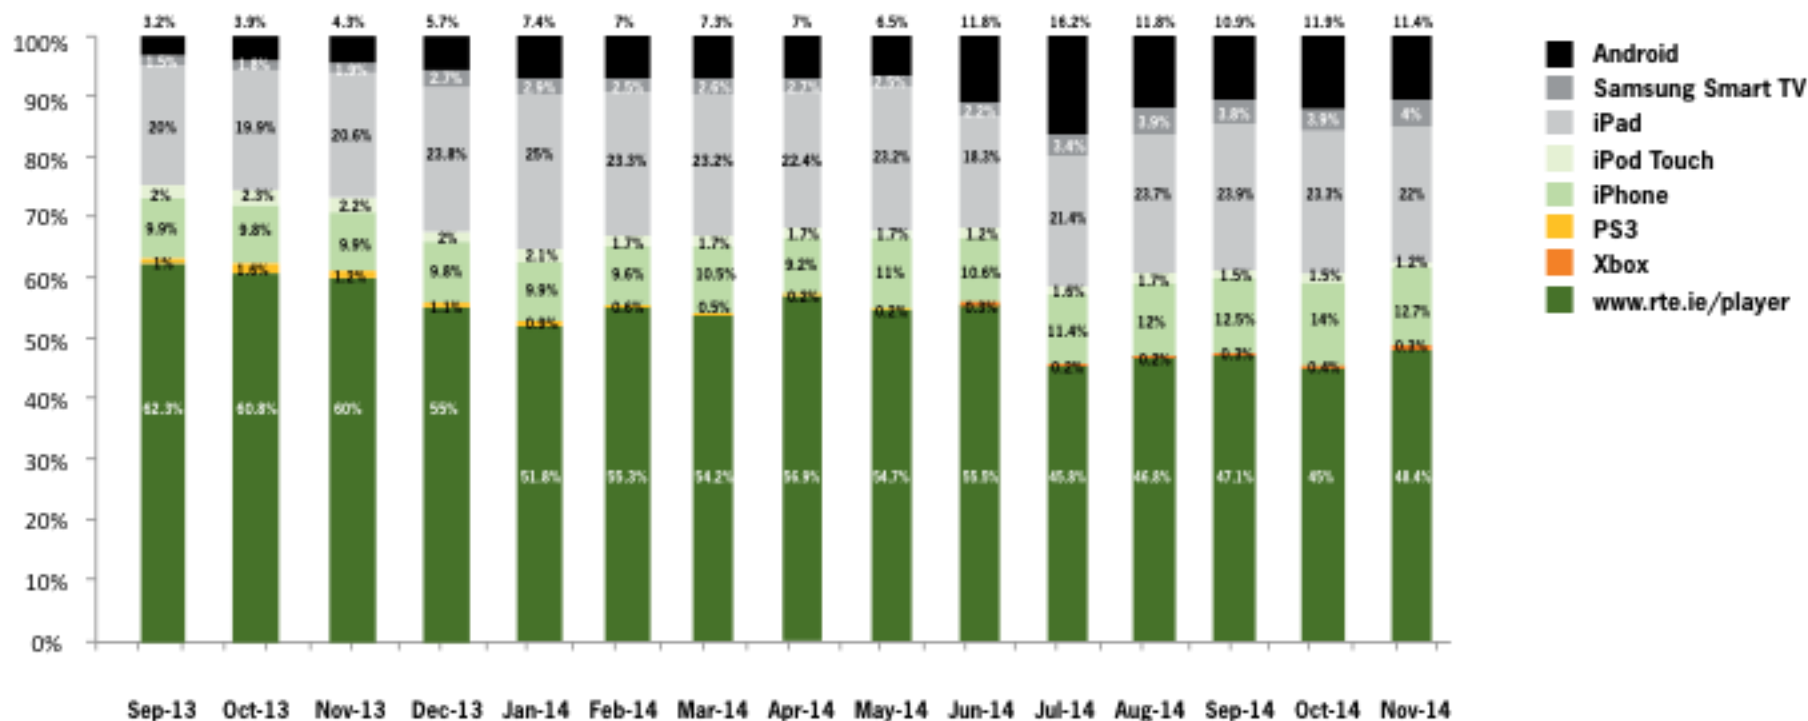

RTÉ Player Consumption by Platform

Share of Streams

- Desktop activity was closer to 50% in November
- The iPad remains the top portable device, with 22% of stream starts