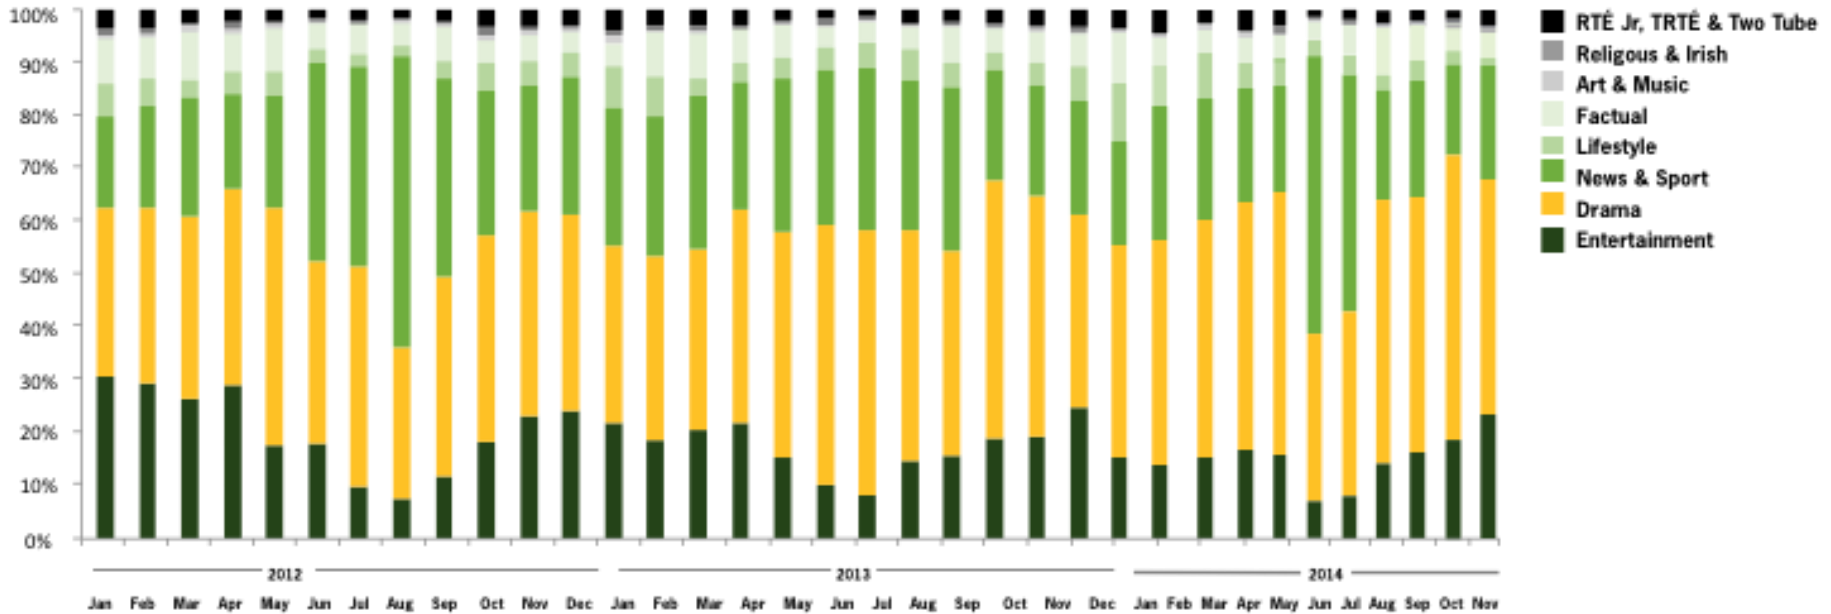

RTÉ Player Programme Category Analysis