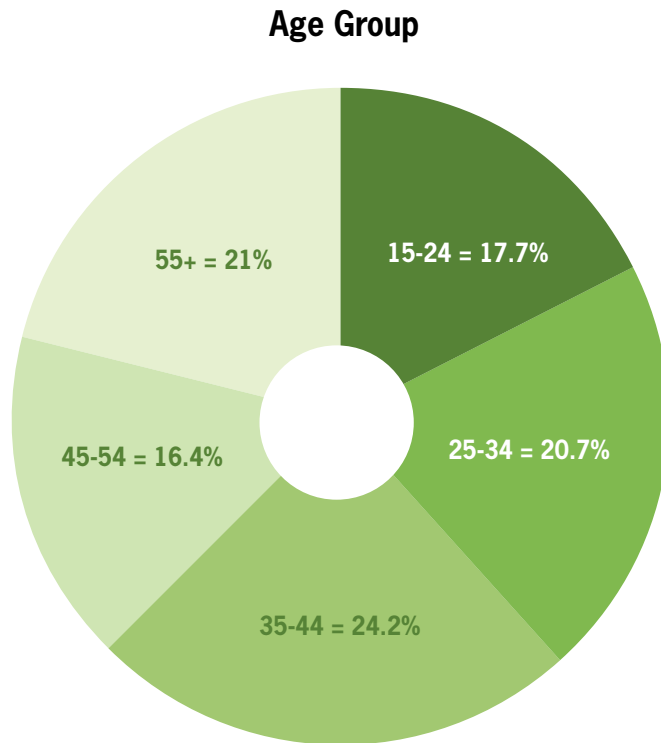

4 **Home and Away**
Tue 30 September 2014

5 **EastEnders**
Tue 30 September 2014

6 **Damo and Ivor**
Mon 29 September 2014

The original desktop version of the RTÉ Player has the most Irish unique visitors amongst its competitive set

Total Unique Visitors

-  Sky Go
-  Channel 4 4oD
-  ITV.com
-  TV3.ie
-  RTÉ Player

N.B. comScore currently measures PC/Laptop access only – recent growth in RTÉ Player consumption has been driven by Apps

RTÉ.ie/Player has a young and gender balanced user base in Ireland

Share of Irish Unique Users of the RTÉ Player

- Almost 4 in 10 of Irish adult (15+) users of the desktop RTÉ Player in August fell within the 15-34 age group
- 51% of visitors were male