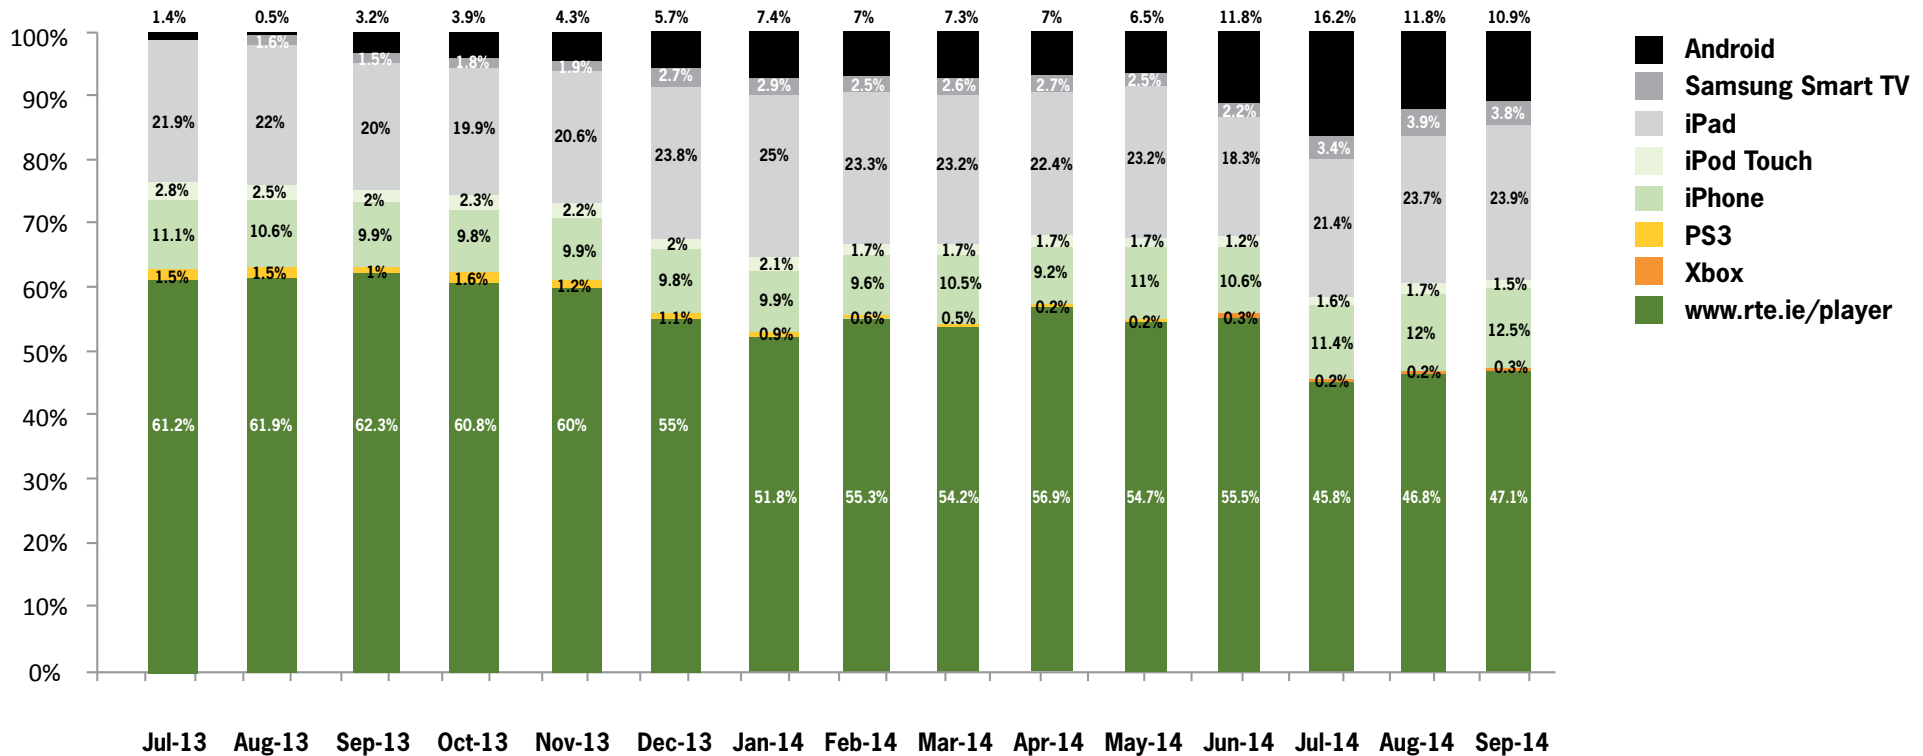

RTÉ Player Consumption by Platform

Share of Streams

- The desktop version of the RTÉ Player accounted for less than half of stream views during September
- iPad share grew to almost 1 in 4 streams