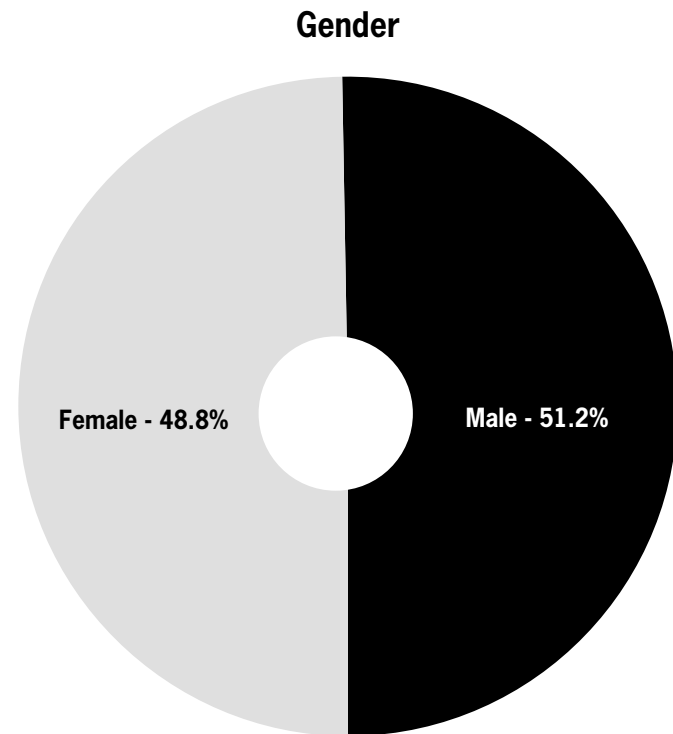

4 **Home and Away**
Tue 30 September 2014

5 **EastEnders**
Tue 30 September 2014

6 **Damo and Ivor**
Mon 29 September 2014

The original desktop version of the RTÉ Player has the most Irish unique visitors amongst its competitive set

Total Unique Visitors

-  Sky Go
-  Channel 4 4oD
-  ITV.com
-  TV3.ie
-  RTÉ Player

N.B. comScore currently measures PC/Laptop access only – recent growth in RTÉ Player consumption has been driven by Apps

RTÉ.ie/Player has a young and gender balanced user base in Ireland

Share of Irish Unique Users of the RTÉ Player

- Almost 4 in 10 of Irish adult (15+) users of the desktop RTÉ Player in August fell within the 15-34 age group
- 51% of visitors were male