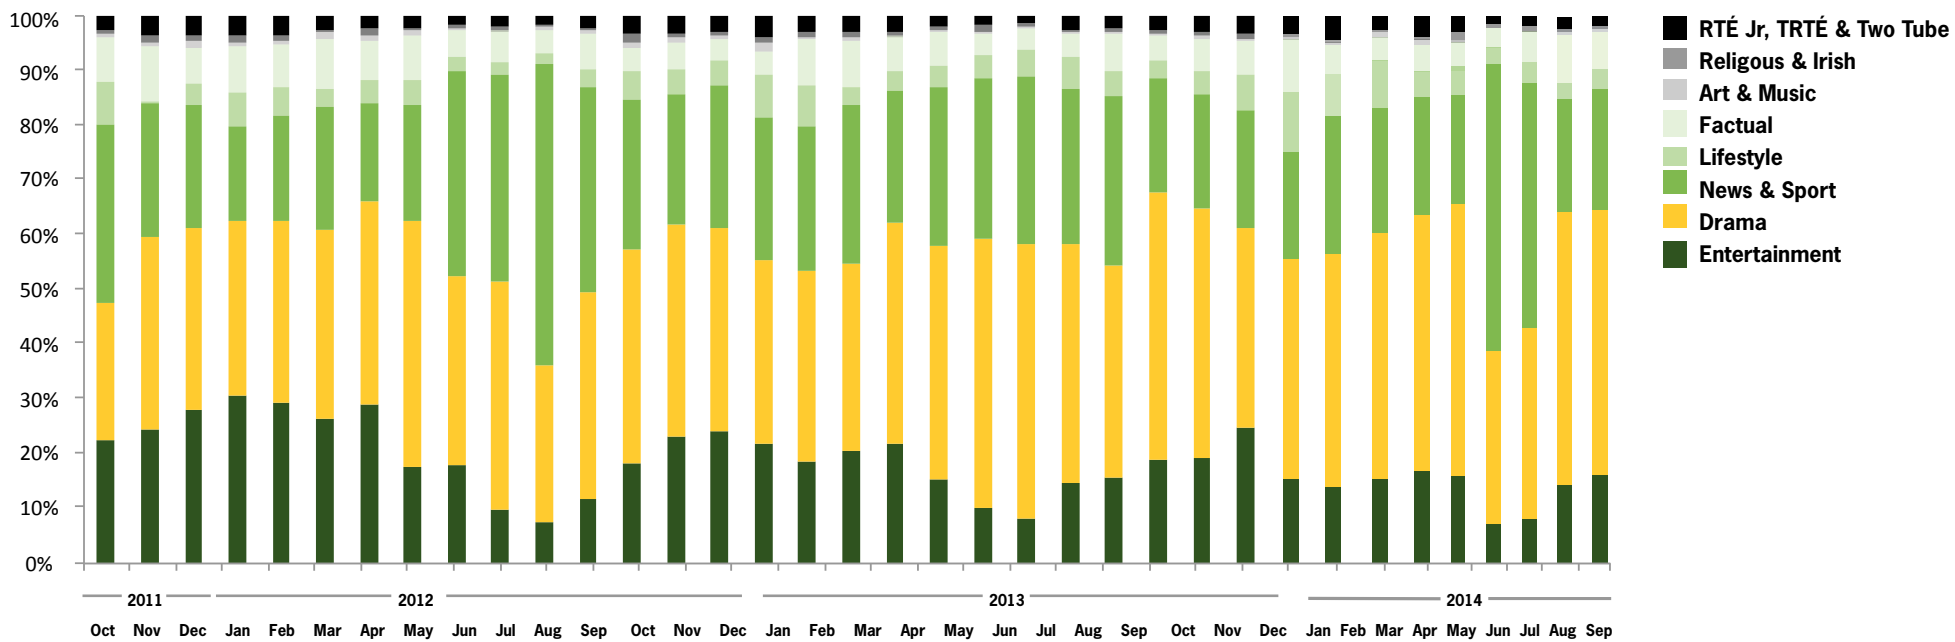

MOST POPULAR

- 1 **Connected**
Tue 30 September 2014
- 2 **Fair City**
Tue 30 September 2014
- 3 **Home and Away**
Wed 01 October 2014
- 4 **Home and Away**
Tue 30 September 2014
- 5 **EastEnders**
Tue 30 September 2014
- 6 **Damo and Ivor**
Mon 29 September 2014

RTÉ Player Programme Category Analysis

- Drama was the key genre in September, with soaps particularly popular
- Entertainment share has also grown, boosted by Damo & Ivor and The Late Late Show

RTÉ Player Programme Category Analysis