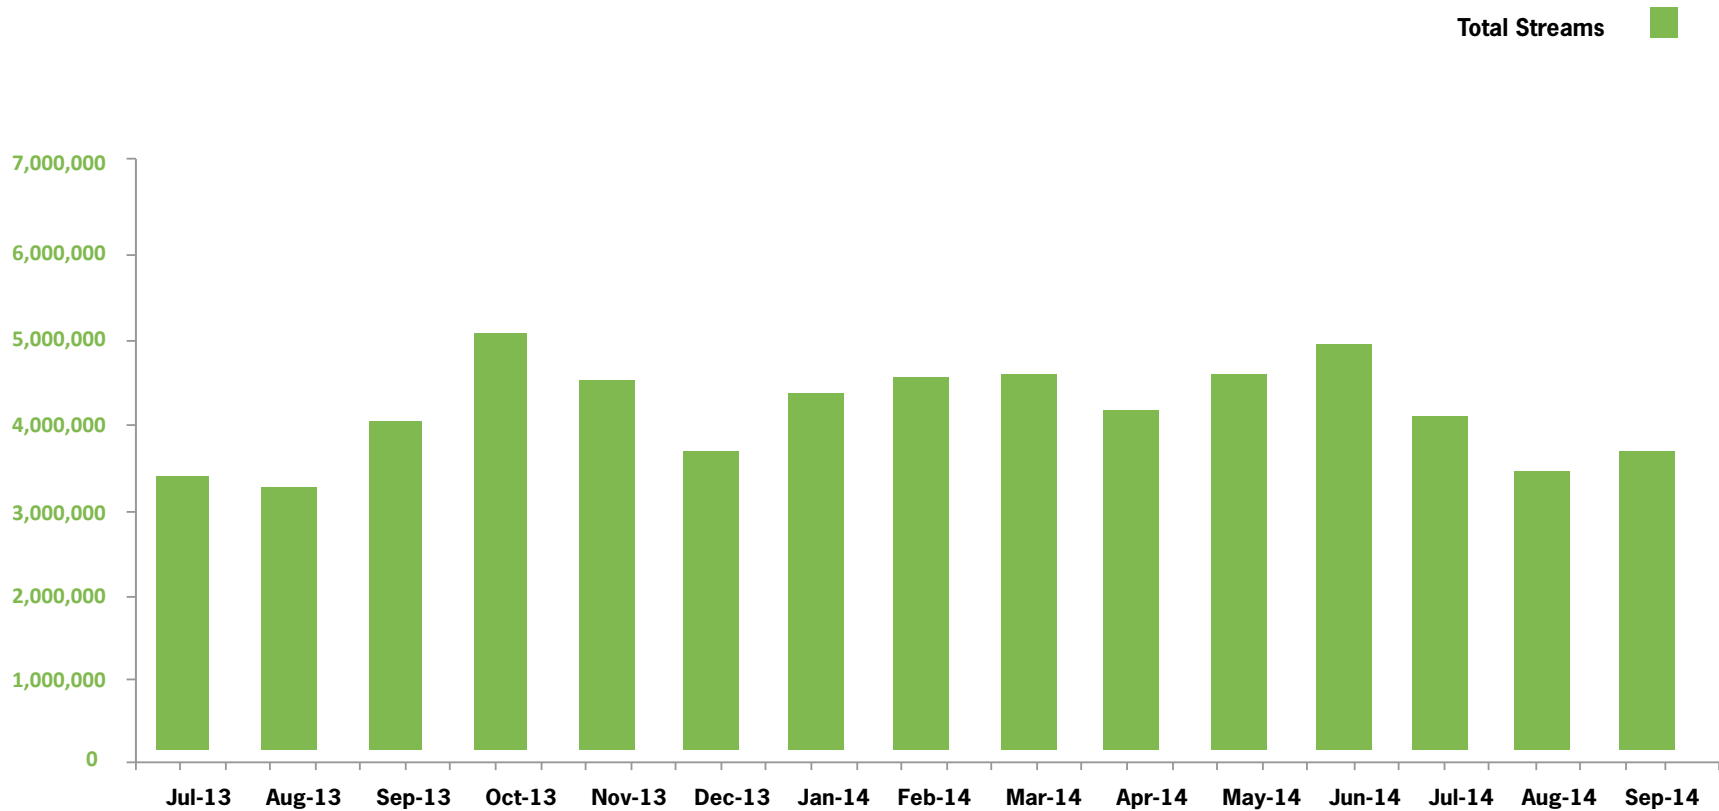

RTÉ Player Monthly Streams

- Stream views were higher in September