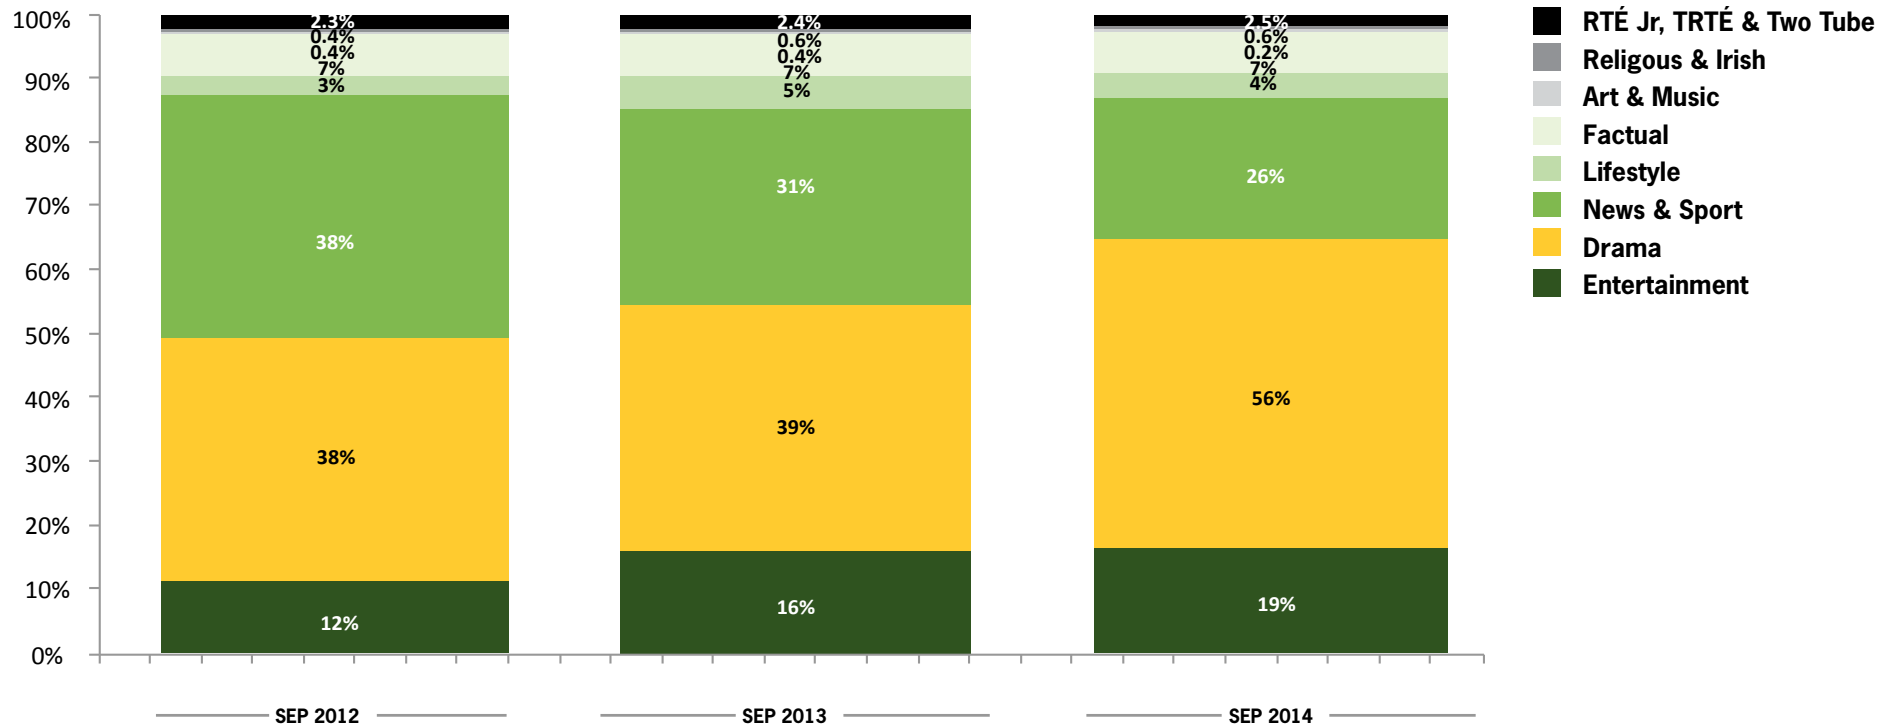

RTÉ Player Programme Category Analysis

- Drama was the key genre in September, with soaps particularly popular
- Entertainment share has also grown, boosted by Damo & Ivor and The Late Late Show