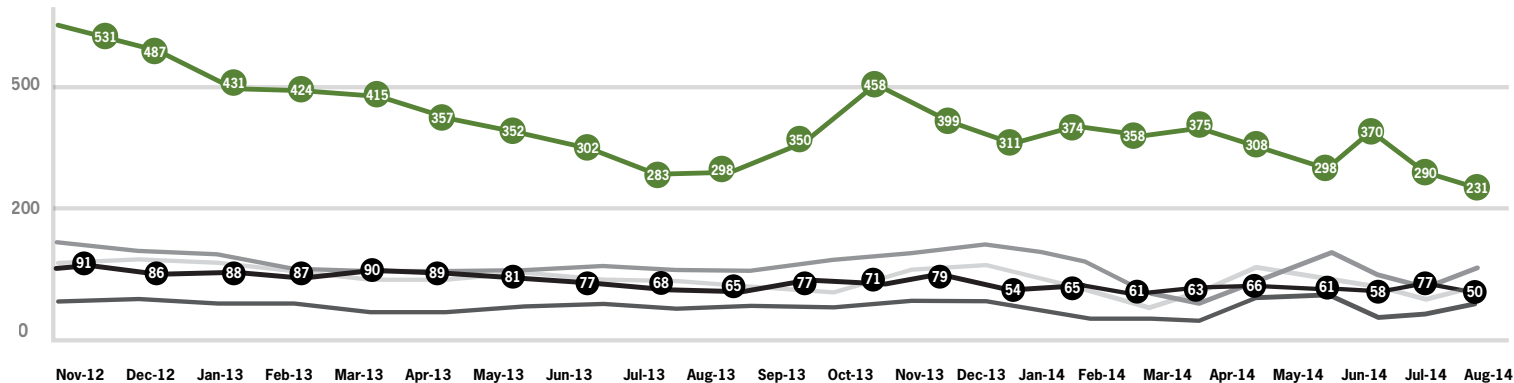

4 **Home and Away**
Tue 30 September 2014

5 **EastEnders**
Tue 30 September 2014

6 **Damo and Ivor**
Mon 29 September 2014

The original desktop version of the RTÉ Player has the most Irish unique visitors amongst its competitive set

Total Unique Visitors

-  Sky Go
-  Channel 4 4oD
-  ITV.com
-  TV3.ie
-  RTÉ Player

N.B. comScore currently measures PC/Laptop access only – recent growth in RTÉ Player consumption has been driven by Apps