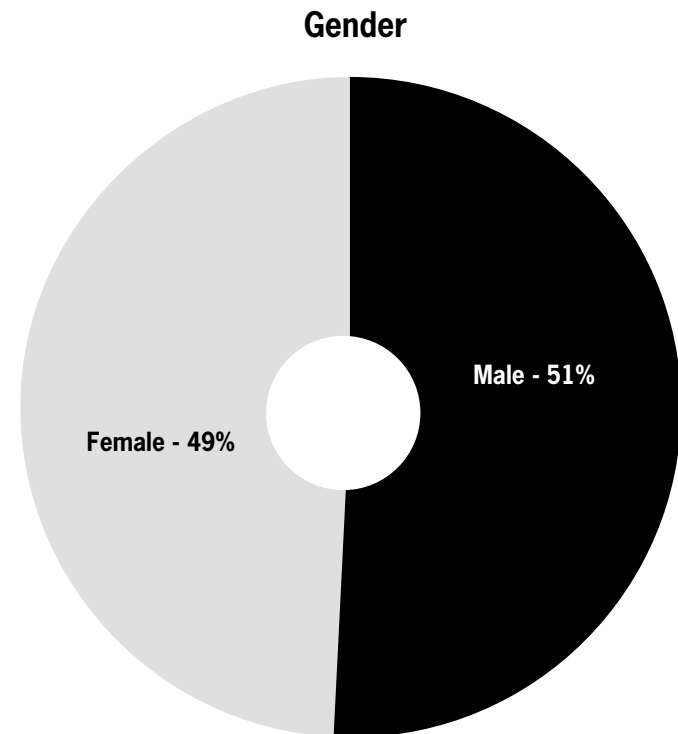

# The original desktop version of the RTÉ Player has the most Irish unique visitors amongst its competitive set

Total Unique Visitors

N.B. comScore currently measures PC/Laptop access only – recent growth in RTÉ Player consumption has been driven by Apps

N.B. The data above for, TV3.ie & ITV.com represents all traffic to the domain, and not just the VOD element of that site

- comScore reports that the number of Irish unique visitors to the (desktop) RTÉ Player in April 2014 was 308,000

# RTÉ.ie/Player has a young and gender balanced user base in Ireland

Share of Irish Unique Users of the RTÉ Player

- Over 4 in 10 of Irish adult (15+) users of the desktop RTÉ Player in April fell within the 15-34 age group
- 50% were Male and 50% Female