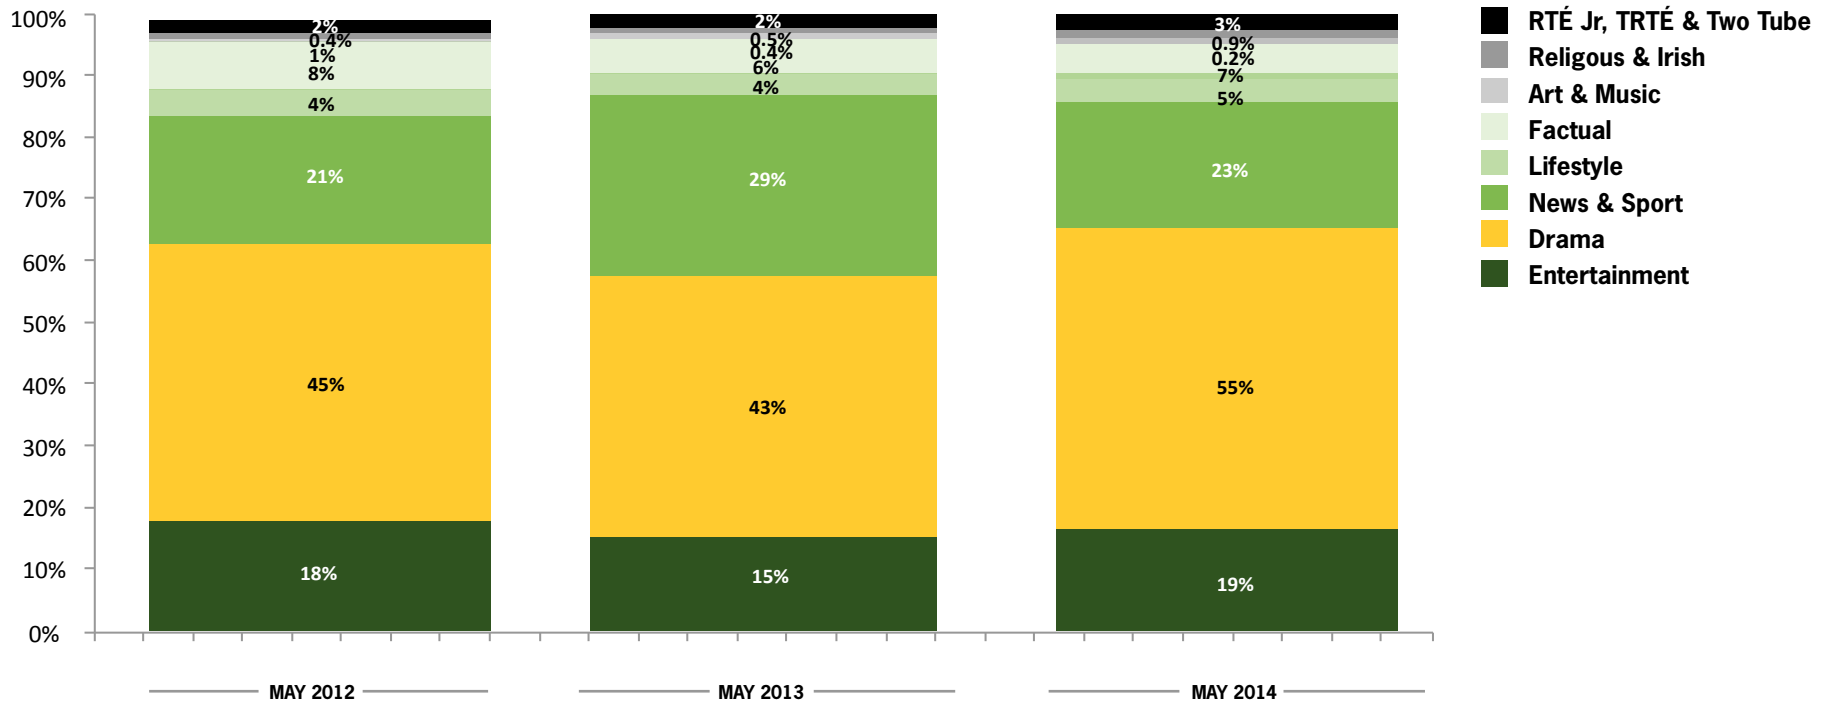

RTÉ Player Programme Category Analysis

- **55% of stream requests in May were for Drama content**