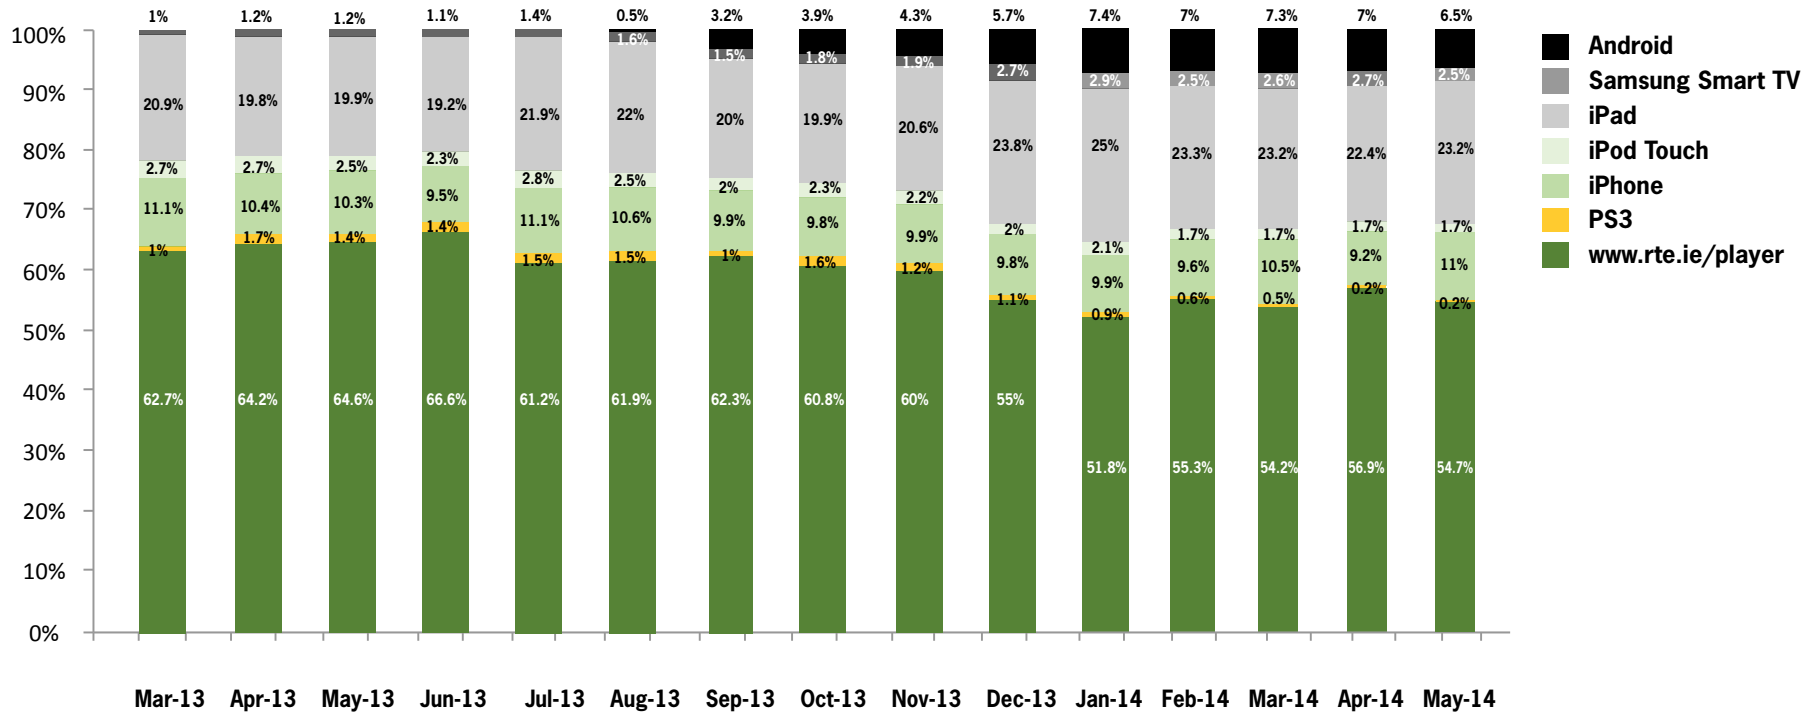

RTÉ Player Consumption by Platform

Share of Streams

- The desktop version of the RTÉ Player accounted for 55% of streams in May