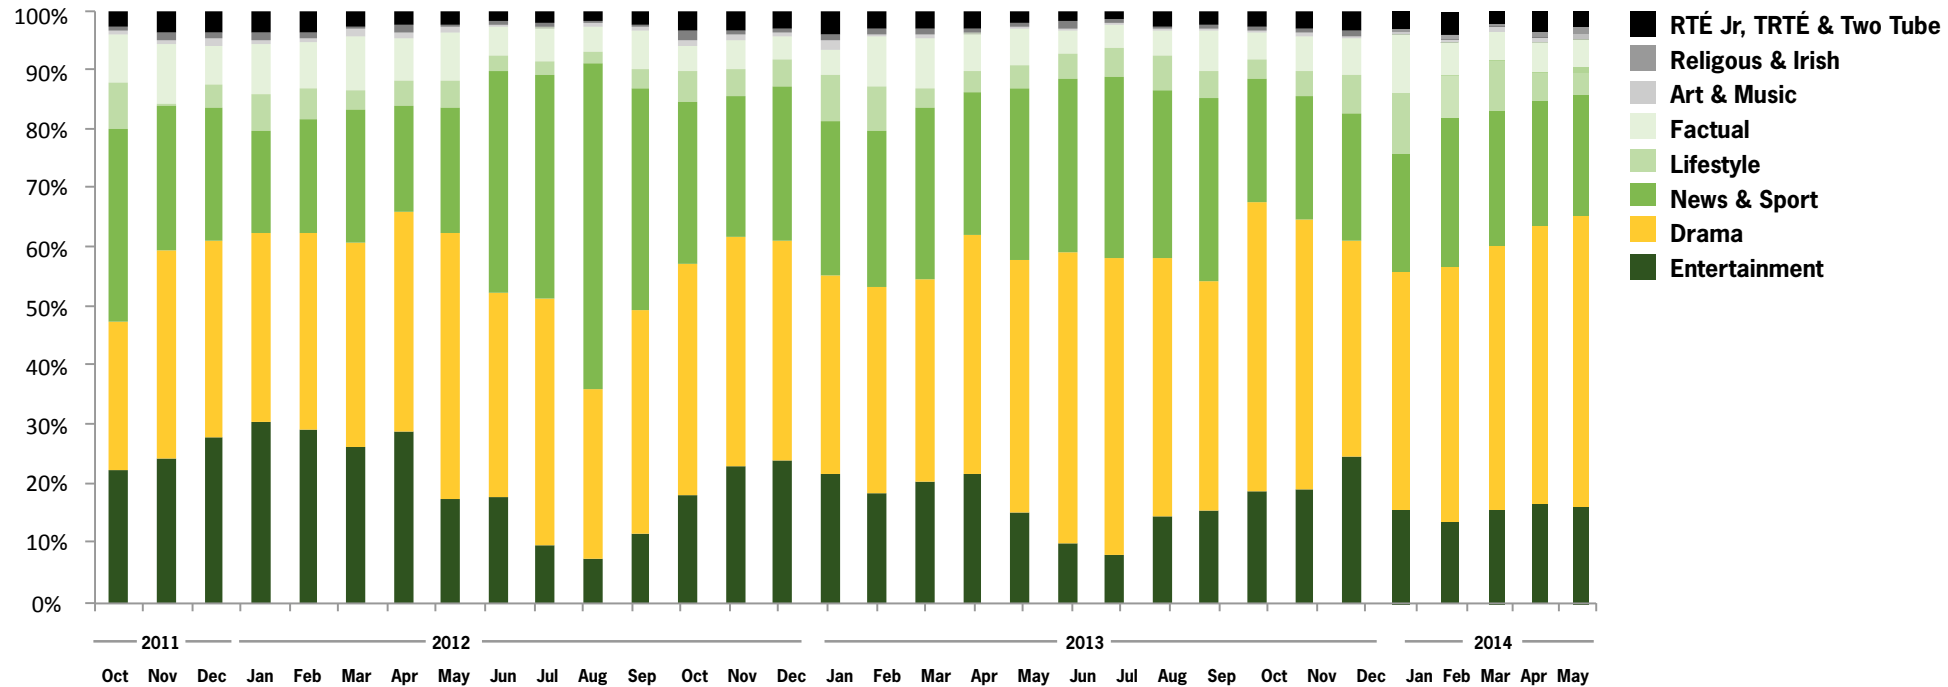

RTÉ Player Programme Category Analysis