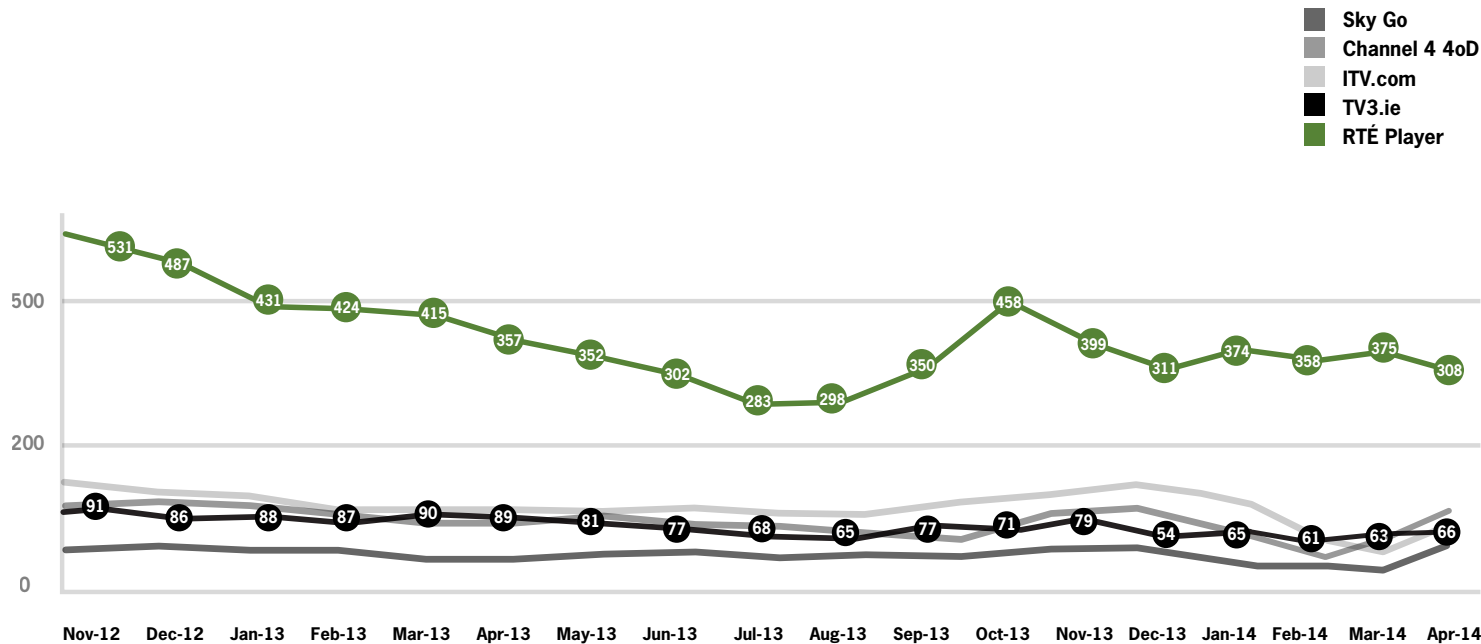

The original desktop version of the RTÉ Player has the most Irish unique visitors amongst its competitive set

Total Unique Visitors

N.B. comScore currently measures PC/Laptop access only – recent growth in RTÉ Player consumption has been driven by Apps

N.B. The data above for, TV3.ie & ITV.com represents all traffic to the domain, and not just the VOD element of that site

- comScore reports that the number of Irish unique visitors to the (desktop) RTÉ Player in April 2014 was 308,000