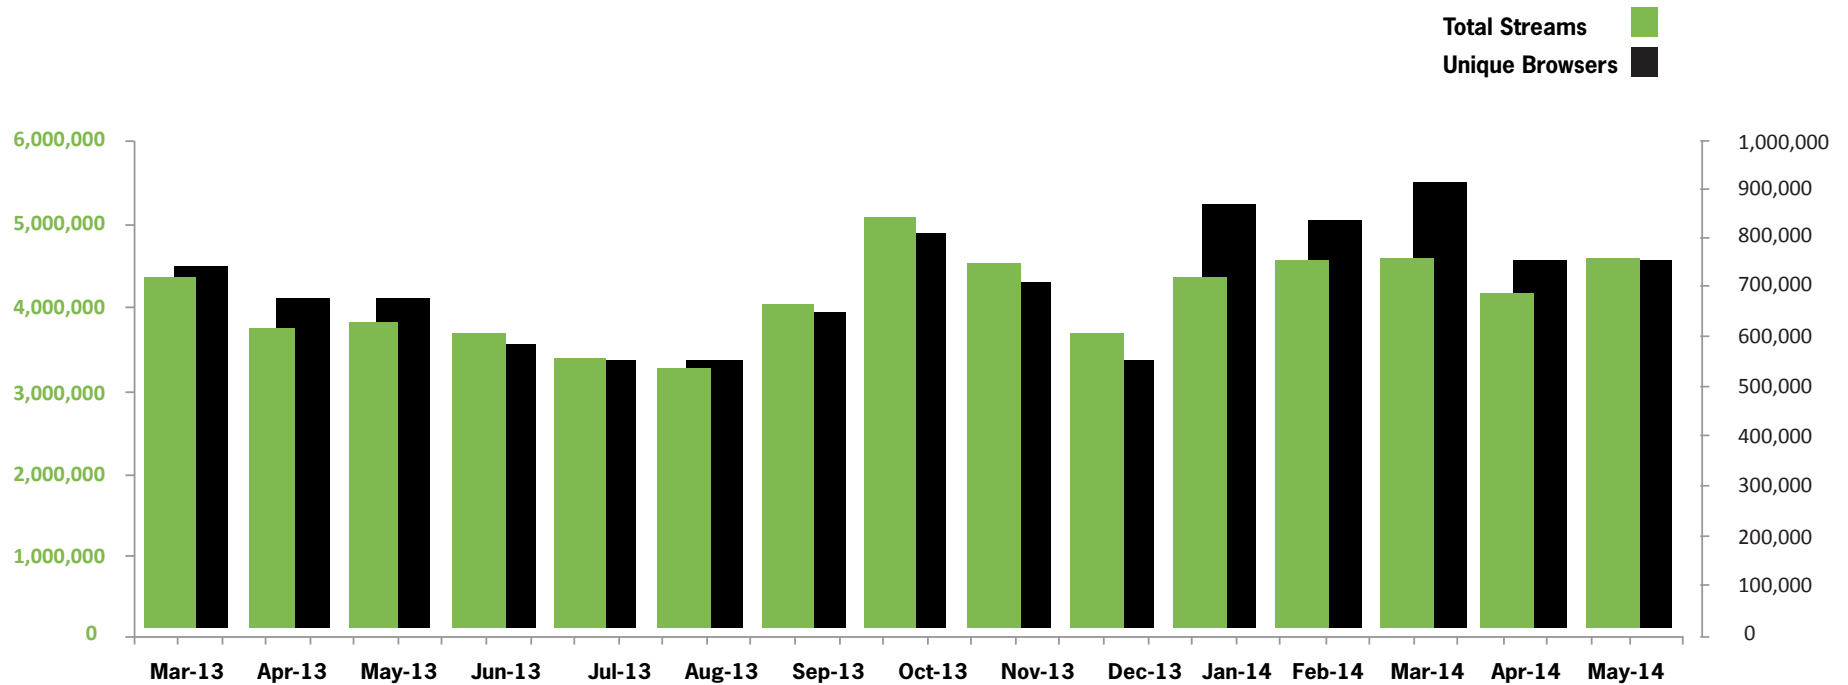

RTÉ Player Monthly Streams & Unique Browsers

- There were 4.6m stream views in May, up 26% year on year