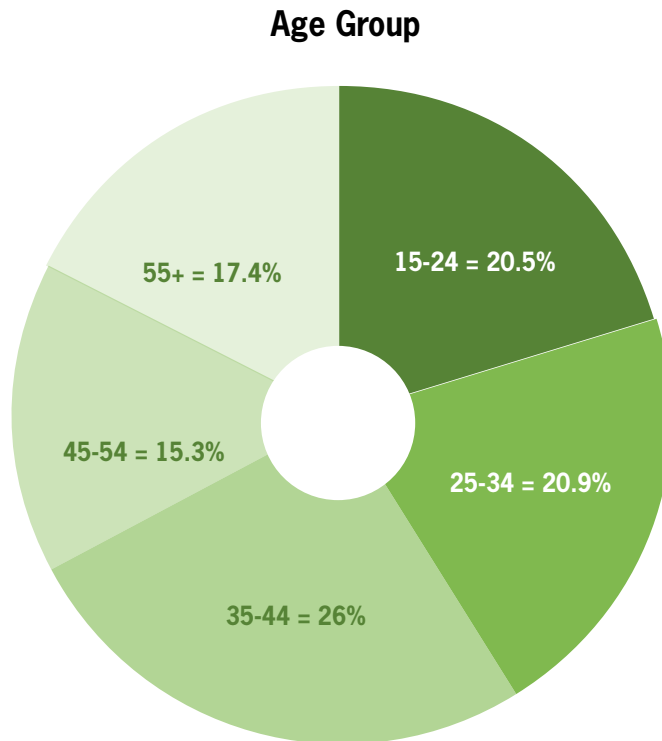

### MOST POPULAR

- 1 Home and Away**  
Wed 28 May 2014 
- 2 Fair City**  
Wed 28 May 2014 
- 3 Neighbours**  
Thu 29 May 2014 
- 4 EastEnders**  
Tue 27 May 2014 
- 5 The Big Bang Theory**  
Wed 28 May 2014 
- 6 National Lottery Telly Bingo** 

# The original desktop version of the RTÉ Player has the most Irish unique visitors amongst its competitive set

Total Unique Visitors

N.B. comScore currently measures PC/Laptop access only – recent growth in RTÉ Player consumption has been driven by Apps

N.B. The data above for, TV3.ie & ITV.com represents all traffic to the domain, and not just the VOD element of that site

- comScore reports that the number of Irish unique visitors to the (desktop) RTÉ Player in April 2014 was 308,000

# RTÉ.ie/Player has a young and gender balanced user base in Ireland

Share of Irish Unique Users of the RTÉ Player

- Over 4 in 10 of Irish adult (15+) users of the desktop RTÉ Player in April fell within the 15-34 age group
- 50% were Male and 50% Female