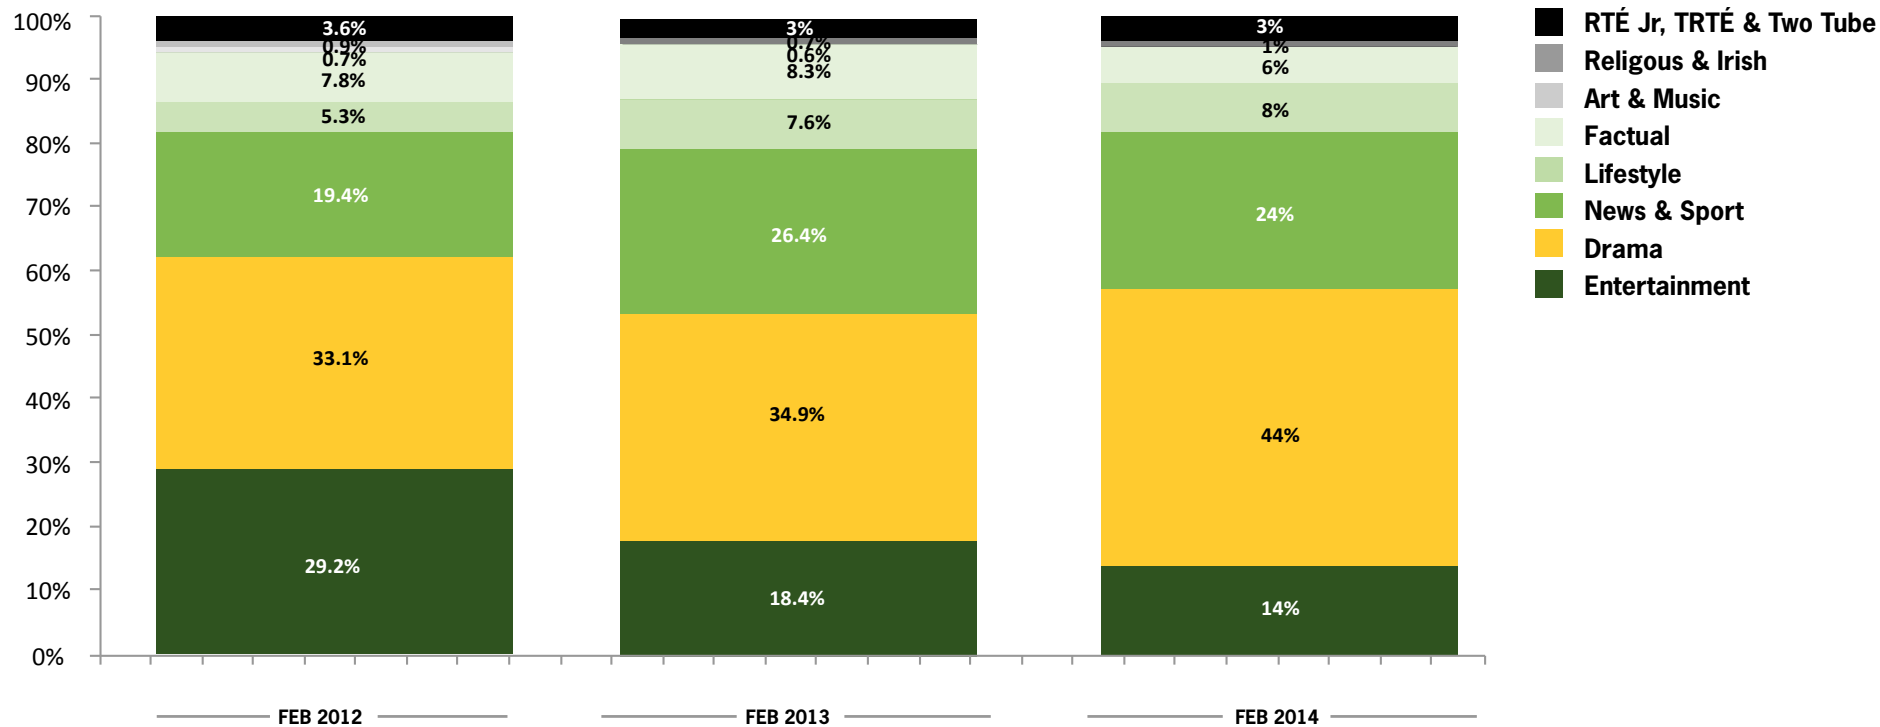

RTÉ Player Programme Category Analysis