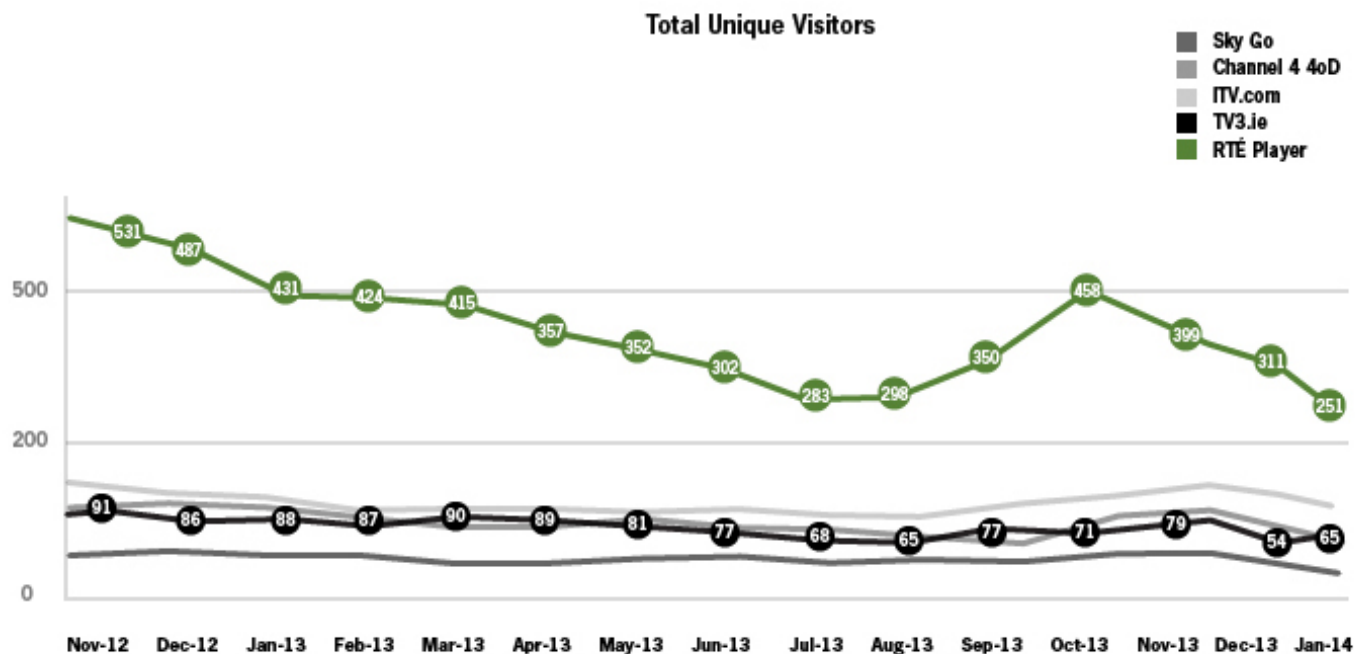

MOST POPULAR

- 1 **Operation Transformation**
Tue 18 February 2014
- 2 **Fair City**
Tue 18 February 2014
- 3 **EastEnders**
Tue 18 February 2014
- 4 **Home and Away**
Tue 18 February 2014
- 5 **Revenge**
Tue 18 February 2014
- 6 **Nine News**

-  Website
-  Facebook
-  @RTEplayer

The original desktop version of the RTÉ Player has the most Irish unique visitors amongst its competitive set

N.B. comScore currently measures PC/Laptop access only – recent growth in RTÉ Player consumption has been driven by Apps