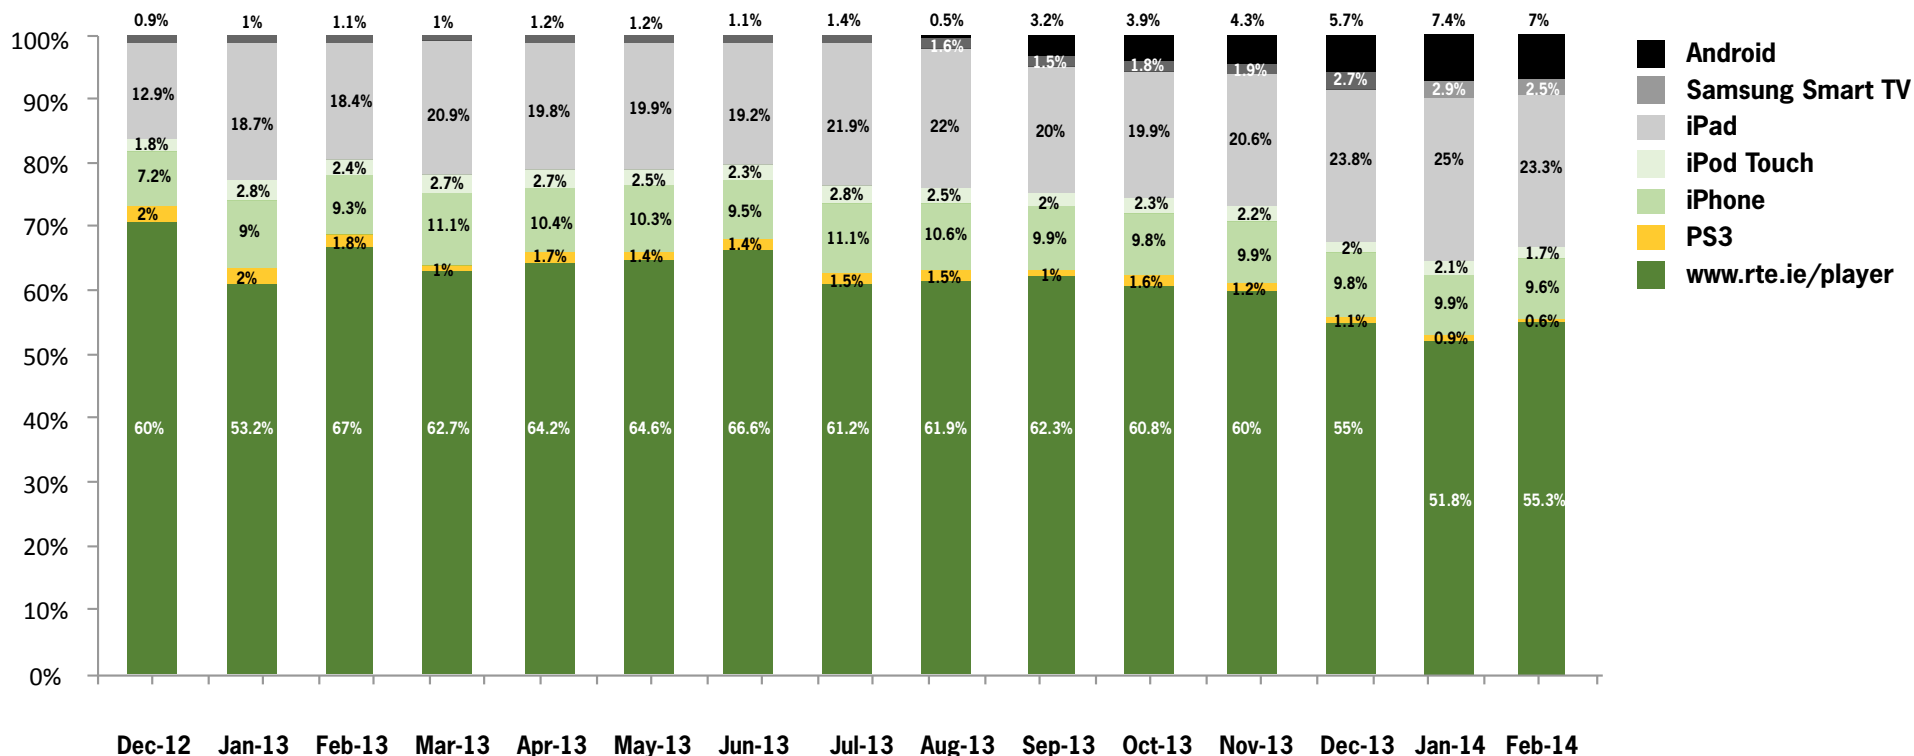

RTÉ Player Consumption by Platform

Share of Streams

- The desktop version of the RTÉ Player accounted for 55% of streams in January
- The Android App delivered 7% of streams