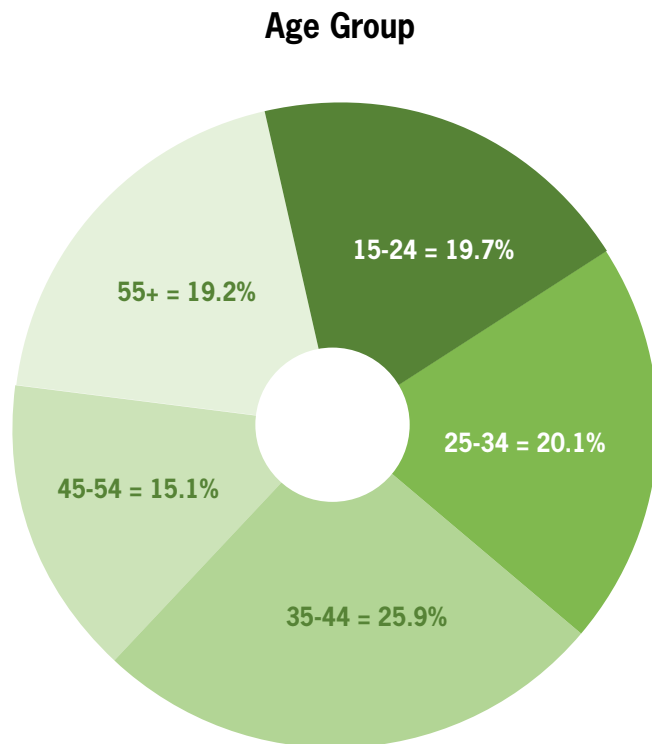

-  Website
-  Facebook
-  @RTEplayer

The original desktop version of the RTÉ Player has the most Irish unique visitors amongst its competitive set

N.B. comScore currently measures PC/Laptop access only – recent growth in RTÉ Player consumption has been driven by Apps

RTÉ.ie/Player has a young and gender balanced user base in Ireland

Share of Irish Unique Users of the RTÉ Player

- Around 4 in 10 of Irish adult (15+) users of the desktop RTÉ Player in January fell within the 15-34 age group
- 50% were Male and 50% Female