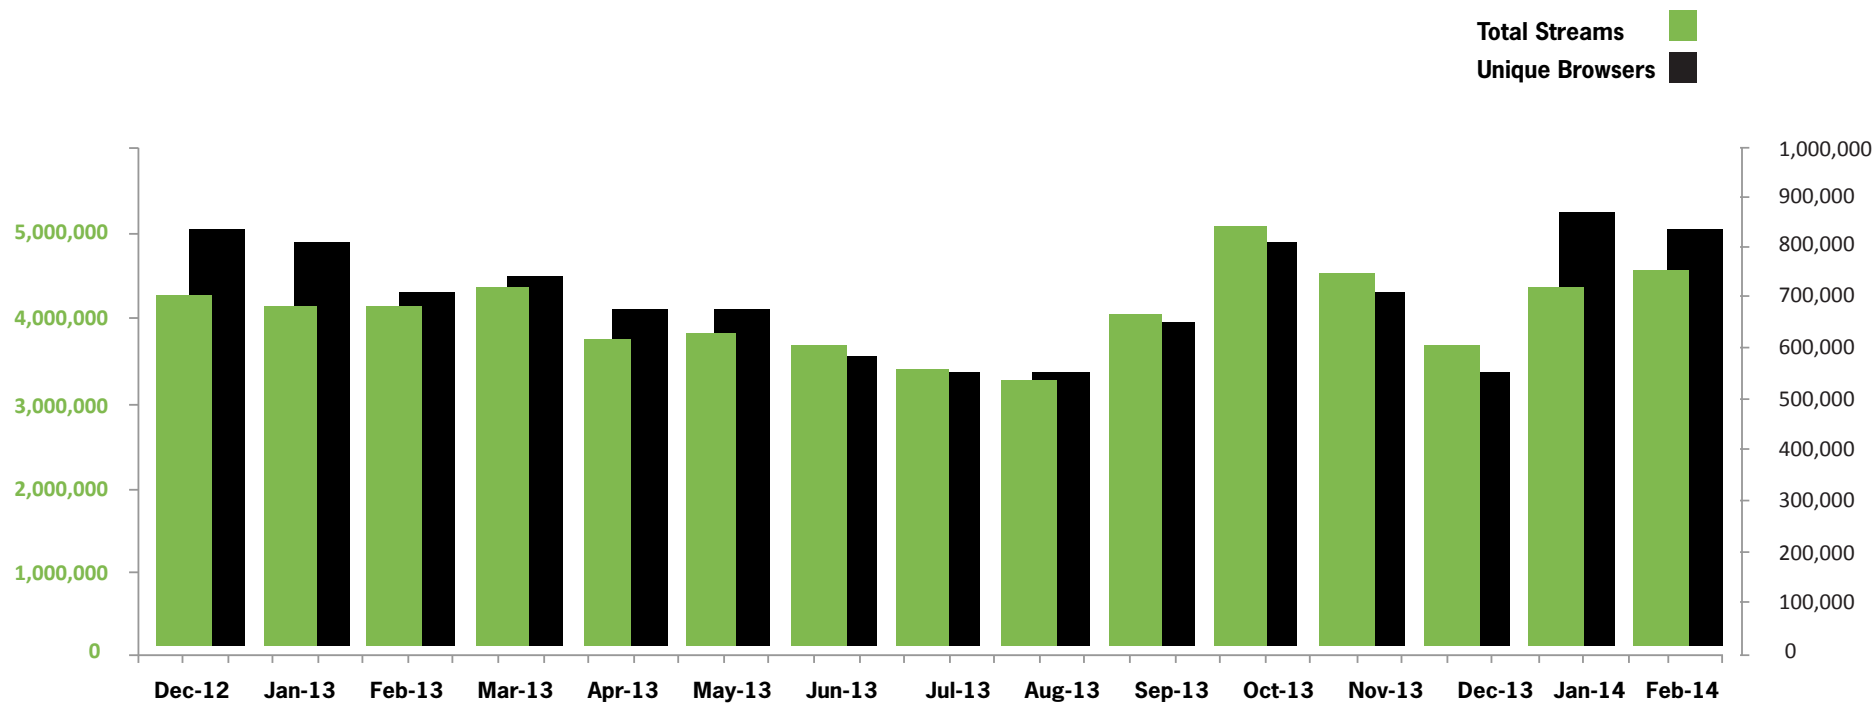

RTÉ Player Monthly Streams & Unique Browsers

- The highest monthly streams since the record month of October 2013

33,600 Streams

The Late Late Show

BROADCAST FRI 14 FEB 2014 NEXT BROADCAST RTE ONE, FRI 21 FEB 2014