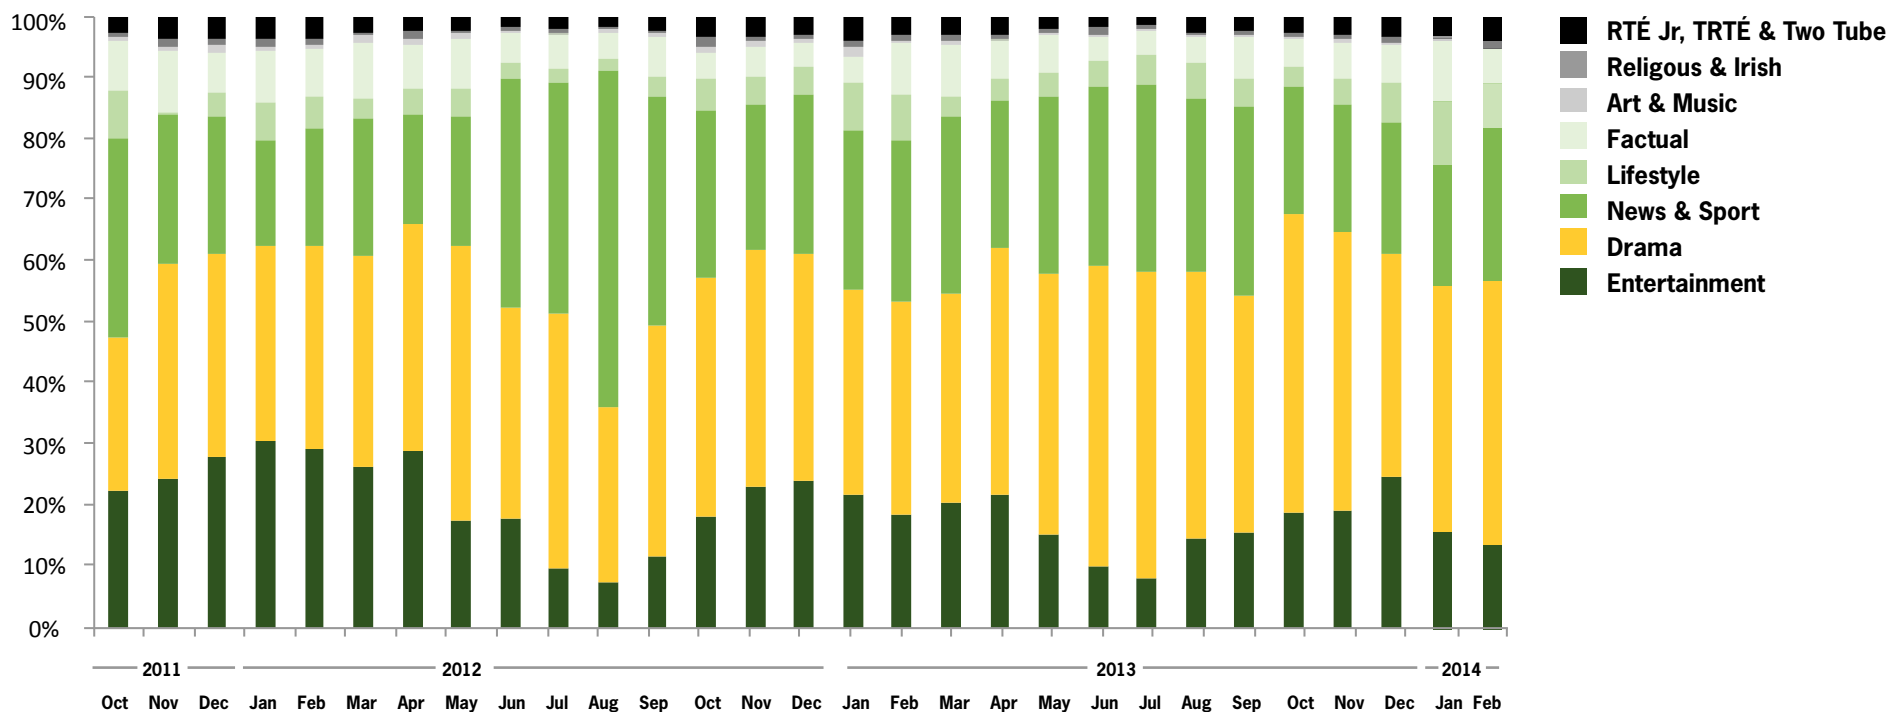

-  Website
-  Facebook
-  @RTEplayer

MOST POPULAR

- 1 Operation Transformation**
Tue 18 February 2014 
- 2 Fair City**
Tue 18 February 2014 
- 3 EastEnders**
Tue 18 February 2014 
- 4 Home and Away**
Tue 18 February 2014 
- 5 Revenge**
Tue 18 February 2014 
- 6 Nine News**
Tue 18 February 2014 

RTÉ Player Programme Category Analysis

RTÉ Player Programme Category Analysis

- In February, Drama delivered 44% of streams. New BBC/ RTÉ series Quirke was particularly popular
- A successful Six Nations campaign for Ireland boosted News and Sport to 1 in 4 streams