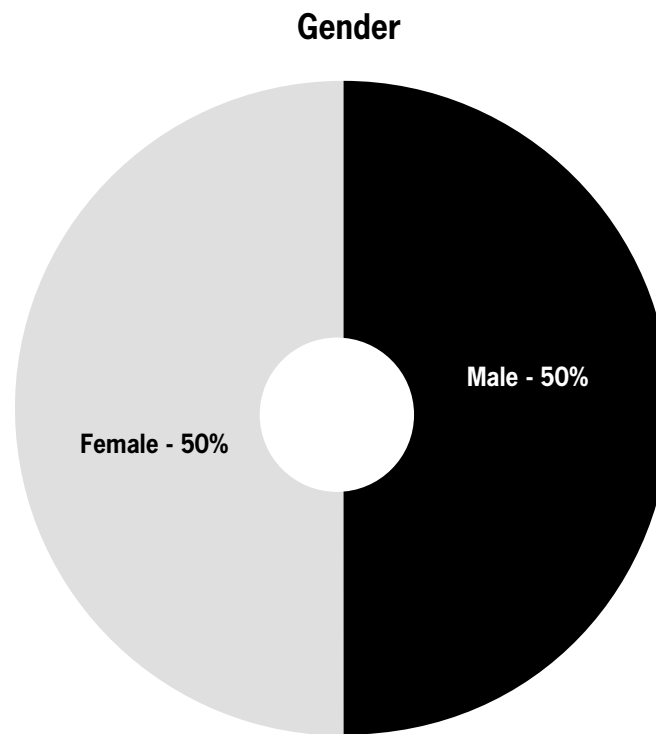

-  Website
-  Facebook
-  @RTEplayer

The original desktop version of the RTÉ Player has the most Irish unique visitors amongst its competitive set

N.B. comScore currently measures PC/Laptop access only – recent growth in RTÉ Player consumption has been driven by Apps

RTÉ.ie/Player has a young and gender balanced user base in Ireland

Share of Irish Unique Users of the RTÉ Player

- Around 4 in 10 of Irish adult (15+) users of the desktop RTÉ Player in January fell within the 15-34 age group
- 50% were Male and 50% Female