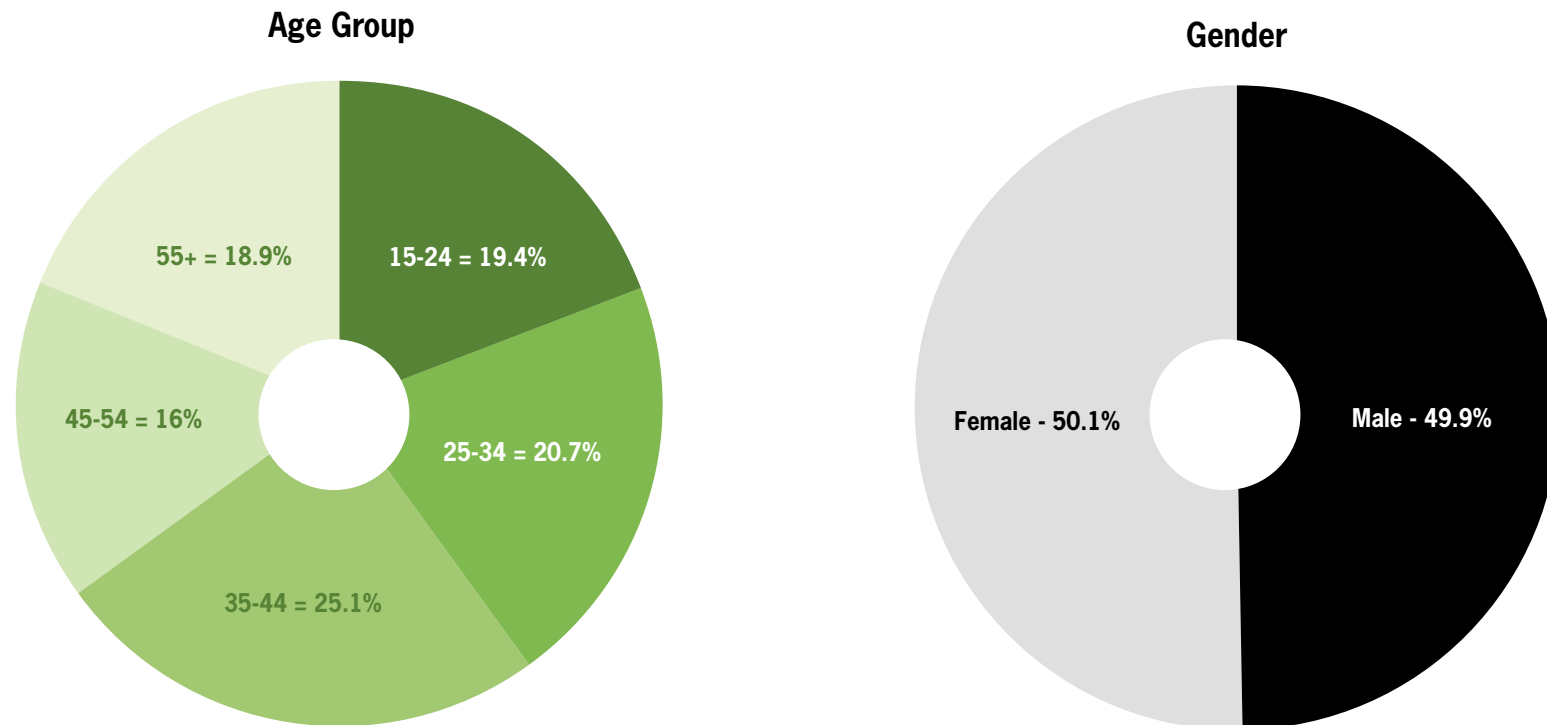

2 The State Funeral of Albert Reynolds
Mon 25 August 2014

3 EastEnders
Mon 25 August 2014

4 Neighbours
Mon 25 August 2014

5 Power in the Blood
Mon 25 August 2014

6 Fair City

The original desktop version of the RTÉ Player has the most Irish unique visitors amongst its competitive set

RTÉ.ie/Player has a young and gender balanced user base in Ireland

Share of Irish Unique Users of the RTÉ Player

- Over 4 in 10 of Irish adult (15+) users of the desktop RTÉ Player in July fell within the 15-34 age group
- Half of desktop visitors in July were female