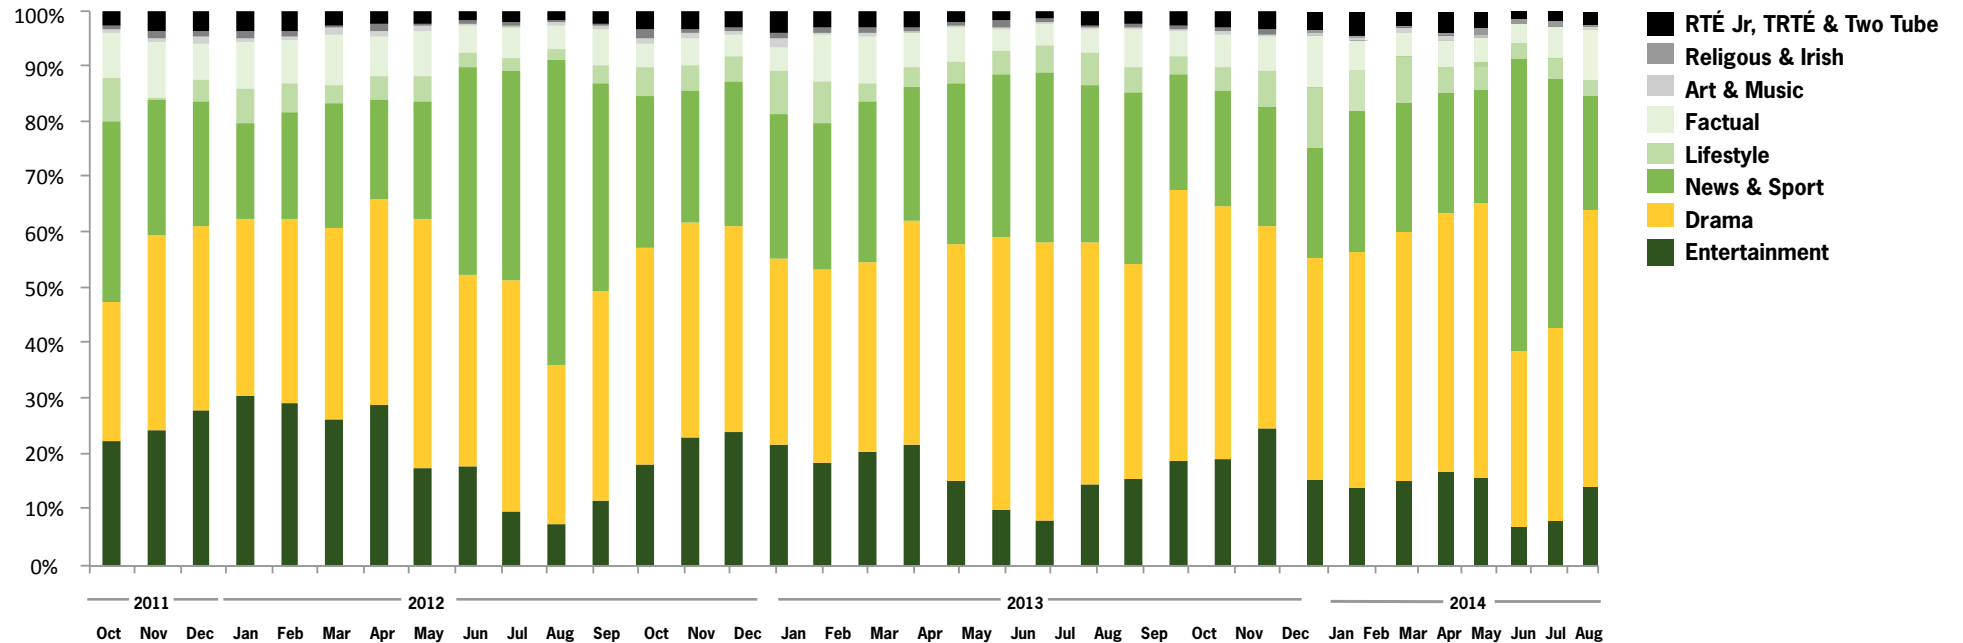

RTÉ Player Programme Category Analysis