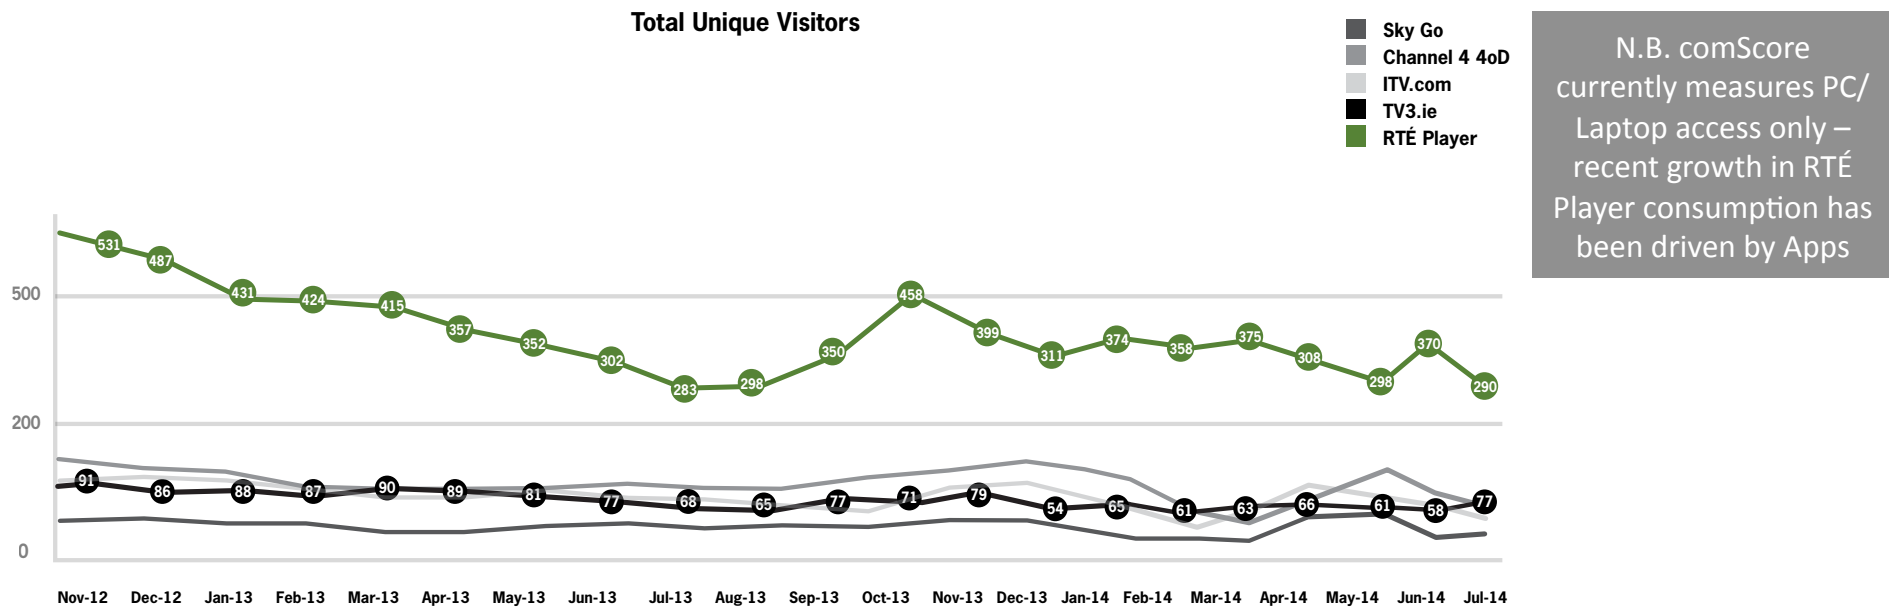

2 The State Funeral of Albert Reynolds
Mon 25 August 2014

3 EastEnders
Mon 25 August 2014

4 Neighbours
Mon 25 August 2014

5 Power in the Blood
Mon 25 August 2014

6 Fair City

The original desktop version of the RTÉ Player has the most Irish unique visitors amongst its competitive set

N.B. The data above for, TV3.ie & ITV.com represents all traffic to the domain, and not just the VOD element of that site

- There were 290,000 unique Irish visitors to the desktop version of the RTÉ Player in July 2014, according to comScore MMX