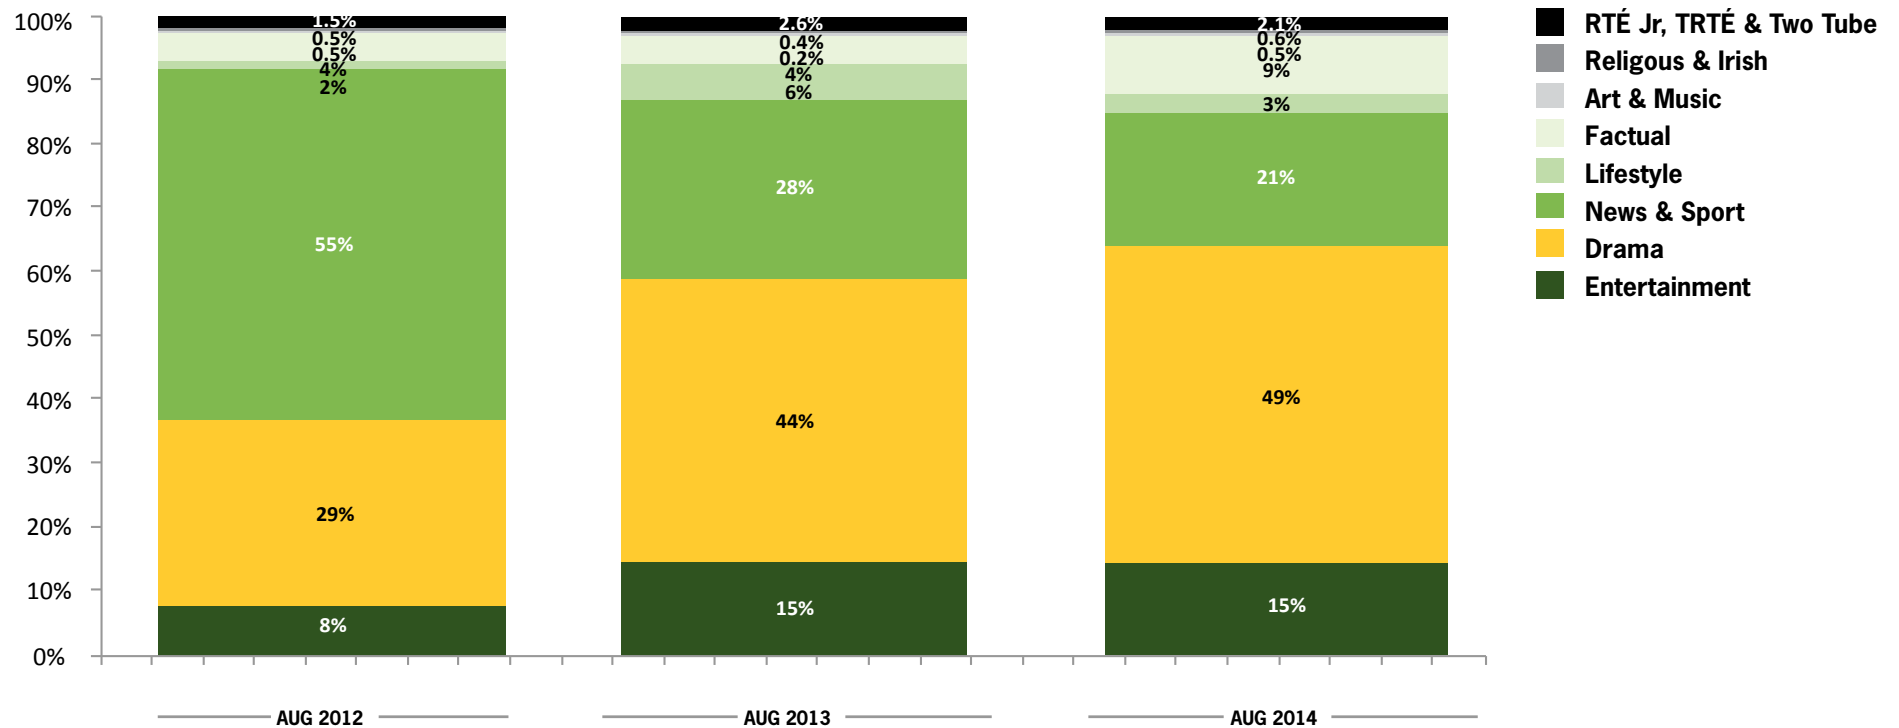

HELPING YOU TAKE CONTROL OF HEAD LICE

Hedrin Once
A fast acting solution that takes only 15 minutes to work

Hedrin Treat & Go
A fuss-free solution great for children that just want to get out and play

Hedrin Protect & Go
Simple and pleasant to use

Data prepared: August 2014 2814KCN/EDM/8

MOST POPULAR

- Home and Away**
Mon 25 August 2014
- The State Funeral of Albert Reynolds**
Mon 25 August 2014
- EastEnders**
Mon 25 August 2014
- Neighbours**
Mon 25 August 2014
- Power in the Blood**
Mon 25 August 2014
- Fair City**
Sun 24 August 2014

RTÉ Player Programme Category Analysis

- Drama was the key genre in August, accounting for half of all streams.
- Entertainment programmes, boosted by the enduringly popular *The Rose of Tralee*, grew to a 15% share