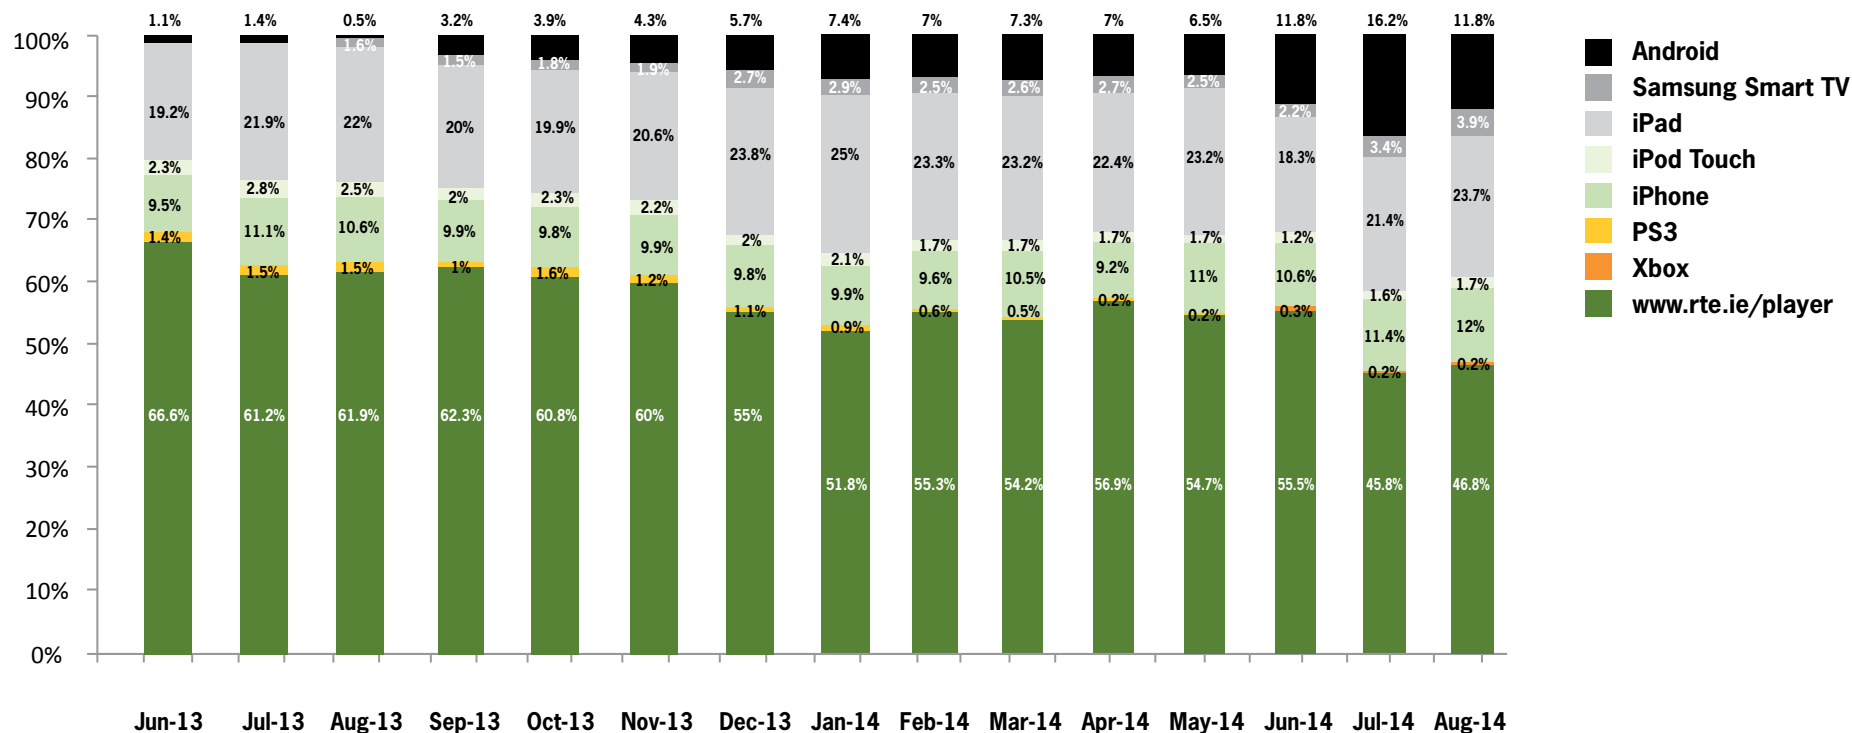

Website

Facebook

@RTEplayer

RTÉ Player Consumption by Platform

Share of Streams

- Once again, the original desktop version of the RTÉ Player accounted for less than half of stream views during the month
- iPad share grew to almost 24%
- Android devices were very popular for World Cup viewing but have since accounted for a lower share