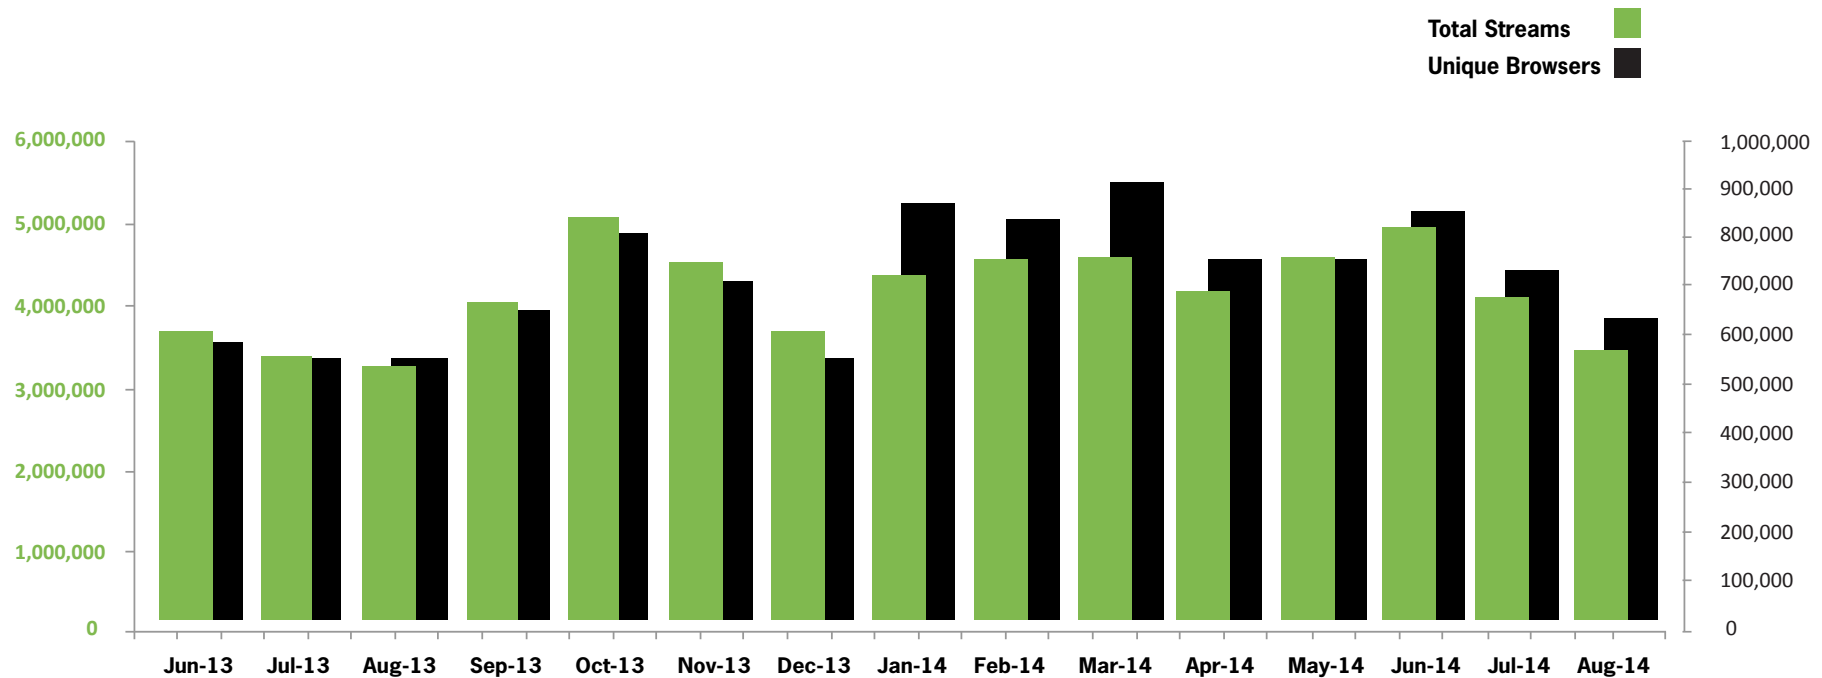

RTÉ Player Monthly Streams & Unique Browsers

- August is typically the quietest month of the year for the RTÉ Player
- Stream views totalled 3.4 million during the month

Neighbours

BROADCAST MON 25 AUG 2014