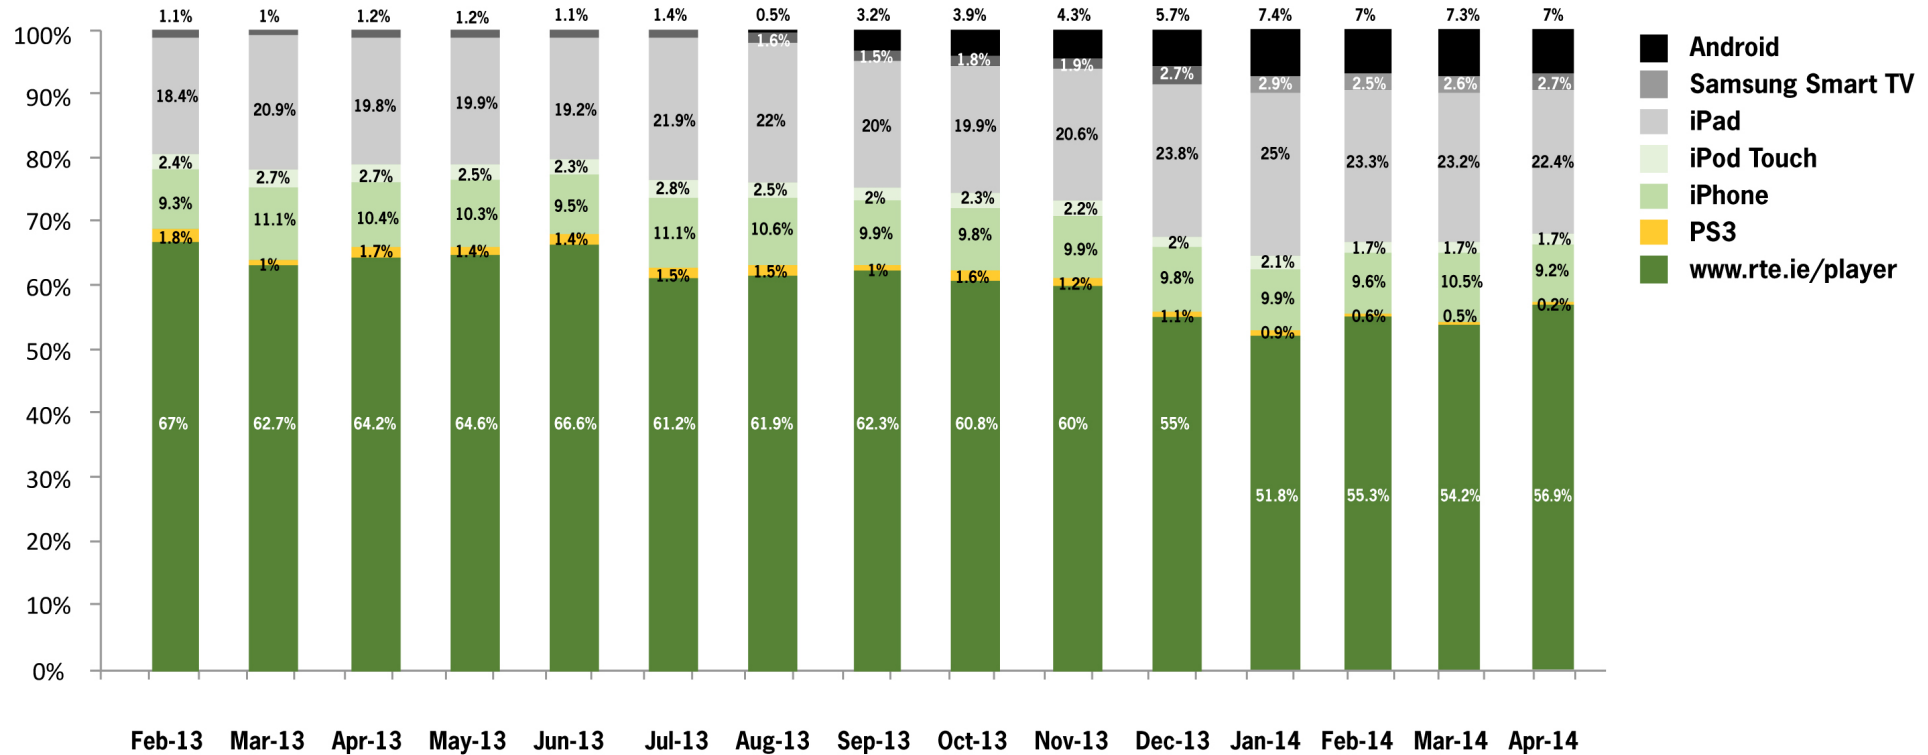

-  Website
-  Facebook
-  @RTEplayer

THE BEST ONE YEAR DEAL in the market*

electric Ireland
Ireland's Energy

MOST POPULAR

- 1 EastEnders**
Thu 24 April 2014 
- 2 Home and Away**
Thu 24 April 2014 
- 3 Fair City**
Thu 24 April 2014 
- 4 Super Garden**
Thu 24 April 2014 
- 5 Des Bishop: Breaking China**
Thu 24 April 2014 
- 6 Neighbours** 

RTÉ Player Consumption by Platform

Share of Streams

- The desktop version of the RTÉ Player accounted for 57% of streams in April

Top Episode: 14,000 Streams

Republic of Telly

BROADCAST MON 14 APR 2014 **NEXT BROADCAST** RTE TWO, MON 28 APR 2014 **3 Episodes Available** 