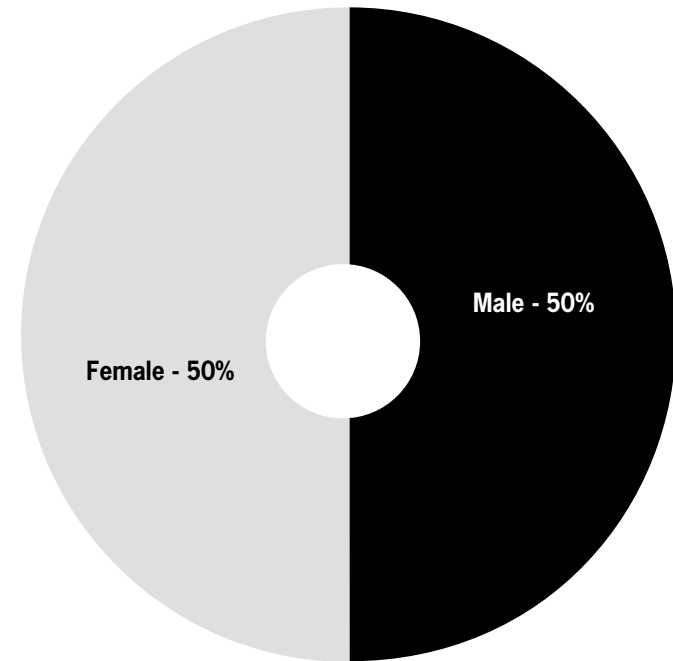

- comScore reports that the number of Irish unique visitors to the (desktop) RTÉ Player in March 2014 was **375,000**

RTÉ.ie/Player has a young and gender balanced user base in Ireland

Share of Irish Unique Users of the RTÉ Player

Age Group

Gender

- Over 4 in 10 of Irish adult (15+) users of the desktop RTÉ Player in April fell within the 15-34 age group
- 50% were Male and 50% Female