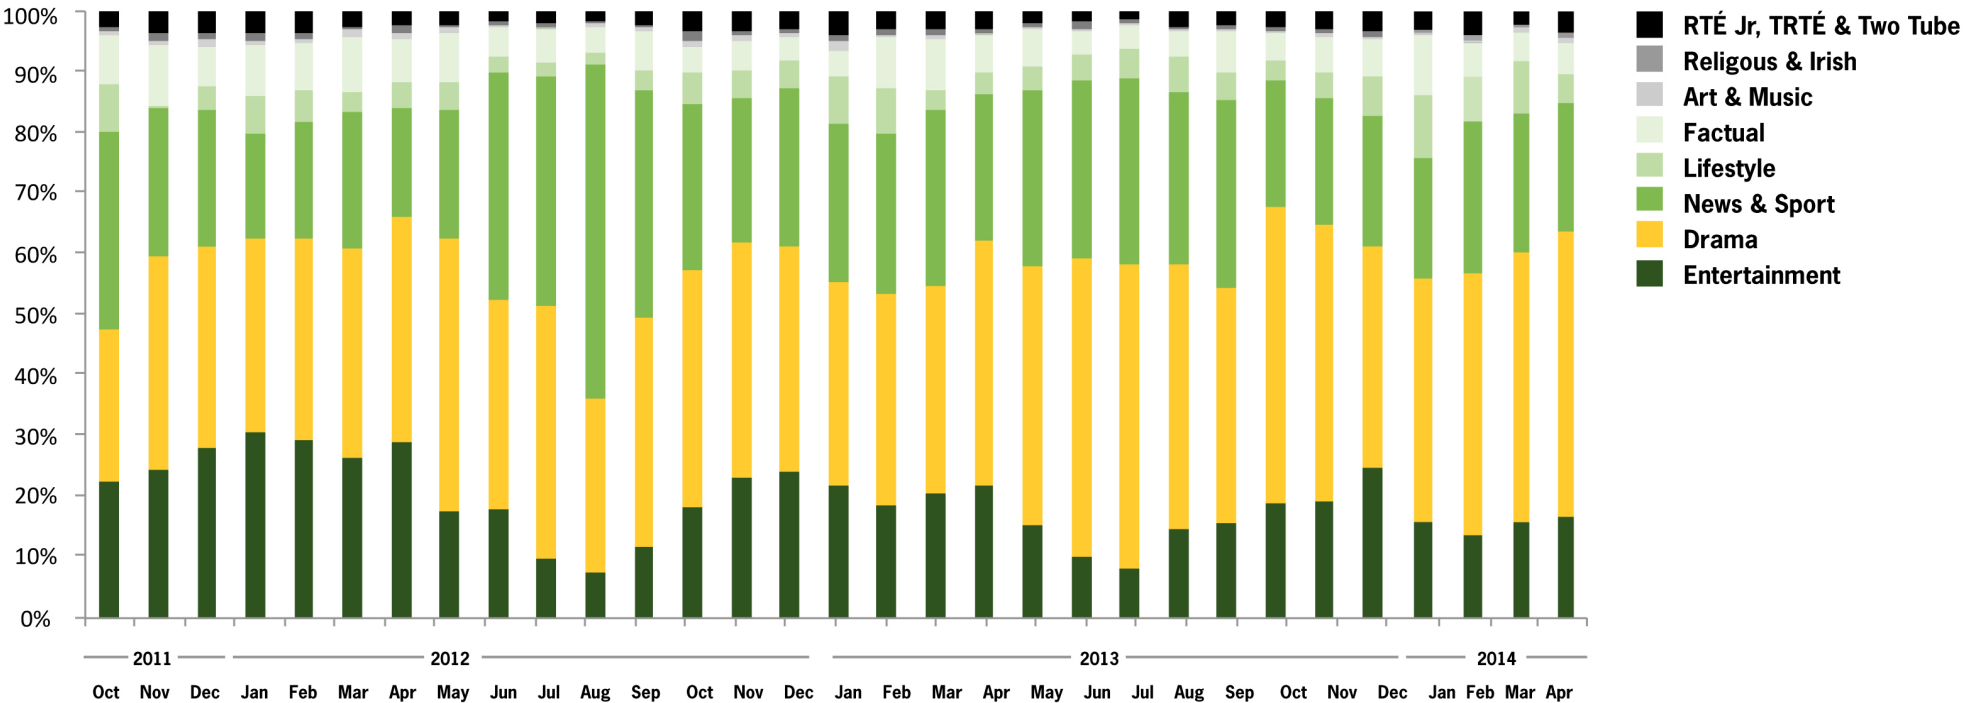

-  Website
-  Facebook
-  @RTEplayer

MOST POPULAR

- 1 EastEnders**
Thu 24 April 2014 
- 2 Home and Away**
Thu 24 April 2014 
- 3 Fair City**
Thu 24 April 2014 
- 4 Super Garden**
Thu 24 April 2014 
- 5 Des Bishop: Breaking China**
Thu 24 April 2014 
- 6 Neighbours** 

RTÉ Player Programme Category Analysis

- Drama grew to account for close to 1 in 2 stream views in April 2014

RTÉ Player Programme Category Analysis

Top Episode: 17,000 Streams

Fair City

BROADCAST WED 16 APR 2014