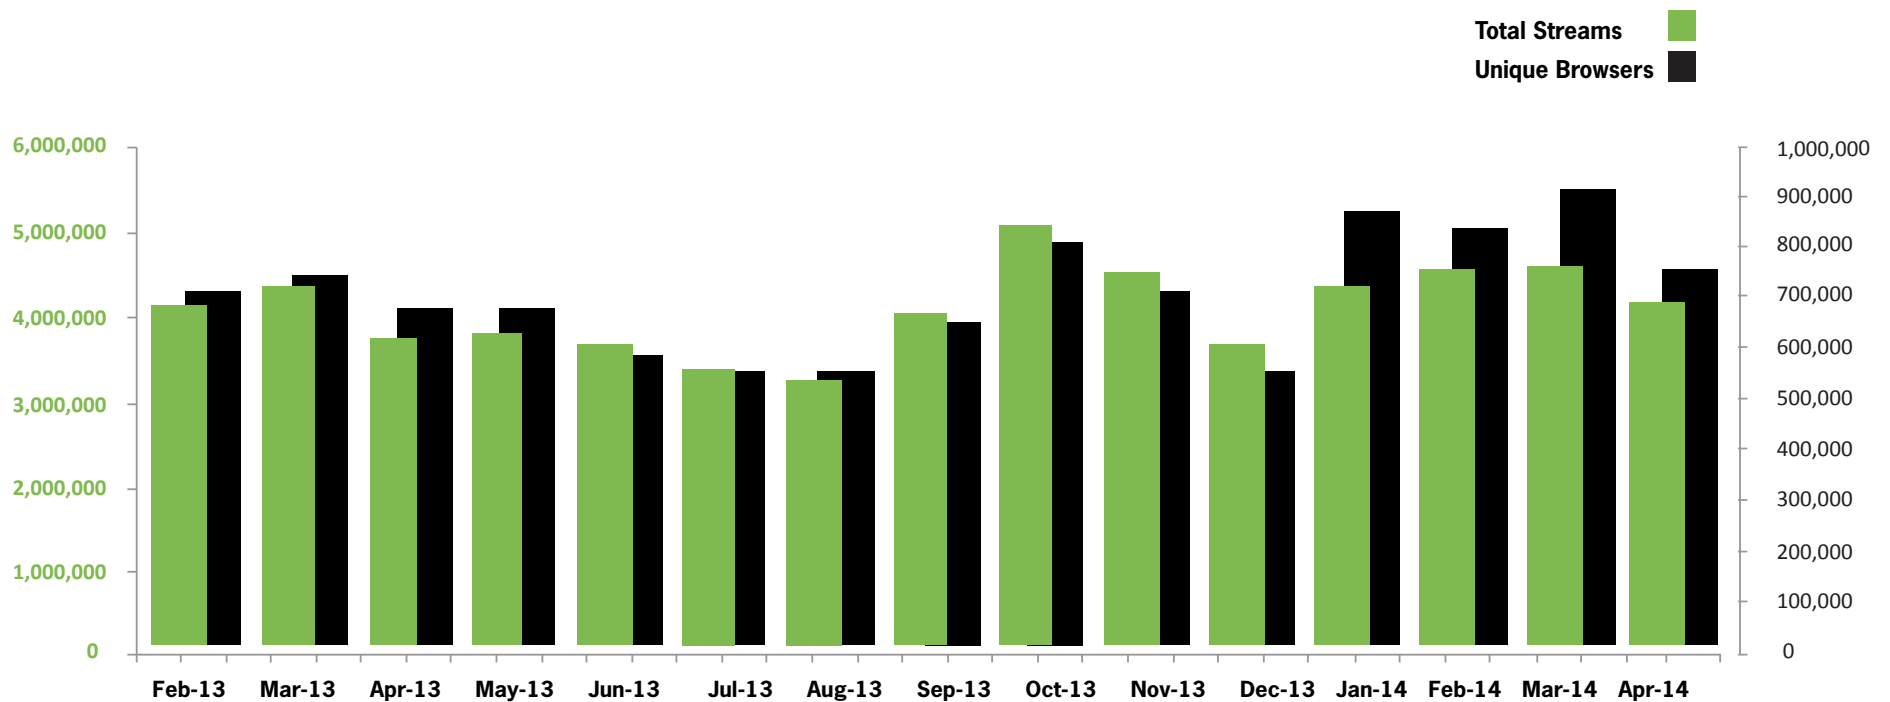

RTÉ Player Monthly Streams & Unique Browsers

- There were 4.1m stream views in April, up 13% year on year