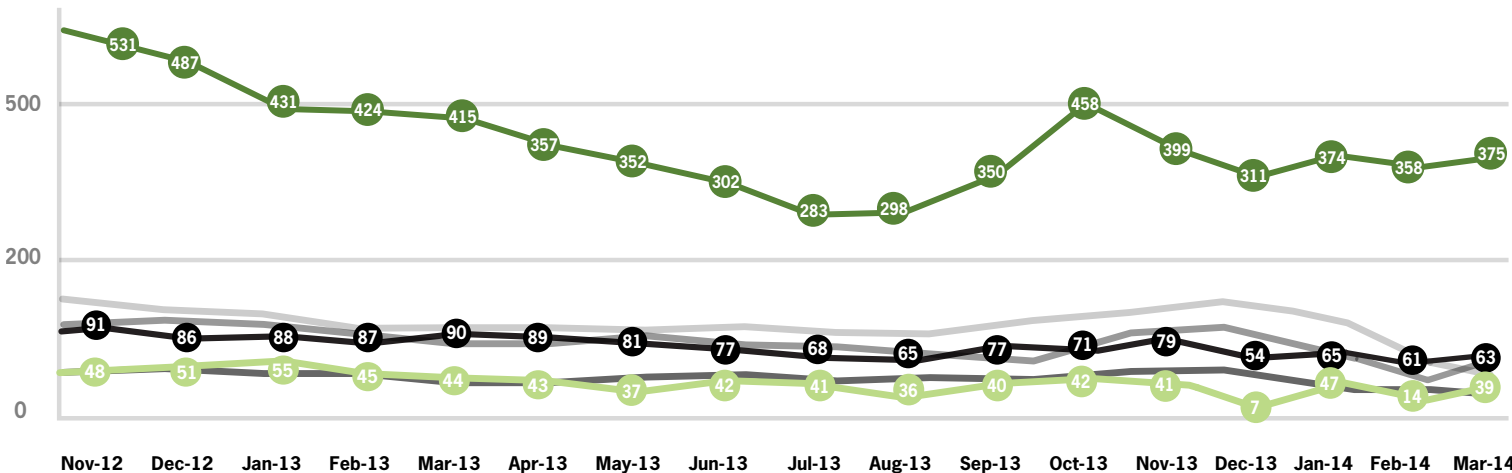

The original desktop version of the RTÉ Player has the most Irish unique visitors amongst its competitive set

Total Unique Visitors

- BBC iPlayer
- Sky Go
- Channel 4 4oD
- ITV.com
- TV3.ie
- RTÉ Player

N.B. comScore currently measures PC/Laptop access only – recent growth in RTÉ Player consumption has been driven by Apps

N.B. The data above for, TV3.ie & ITV.com represents all traffic to the domain, and not just the VOD element of that site

- comScore reports that the number of Irish unique visitors to the (desktop) RTÉ Player in March 2014 was **375,000**