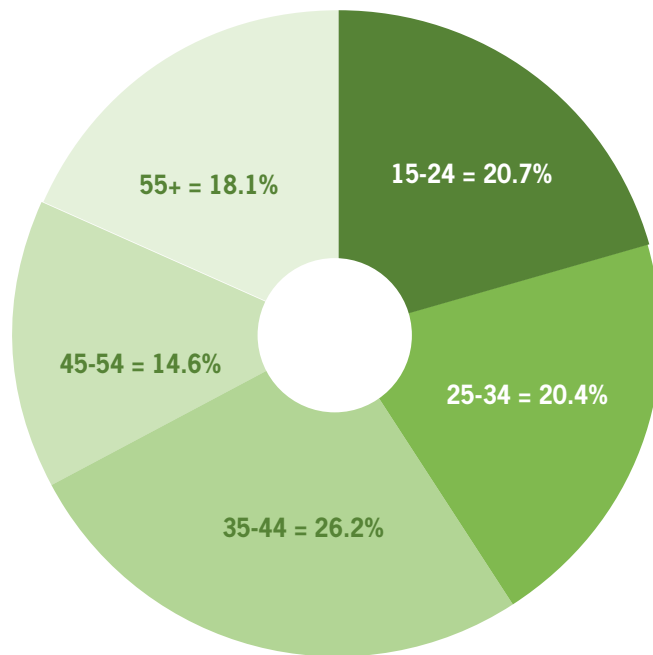

The original desktop version of the RTÉ Player has the most Irish unique visitors amongst its competitive set

Total Unique Visitors

- BBC iPlayer
- Sky Go
- Channel 4 4oD
- ITV.com
- TV3.ie
- RTÉ Player

Age Group

Gender

- Over 4 in 10 of Irish adult (15+) users of the desktop RTÉ Player in April fell within the 15-34 age group
- 50% were Male and 50% Female