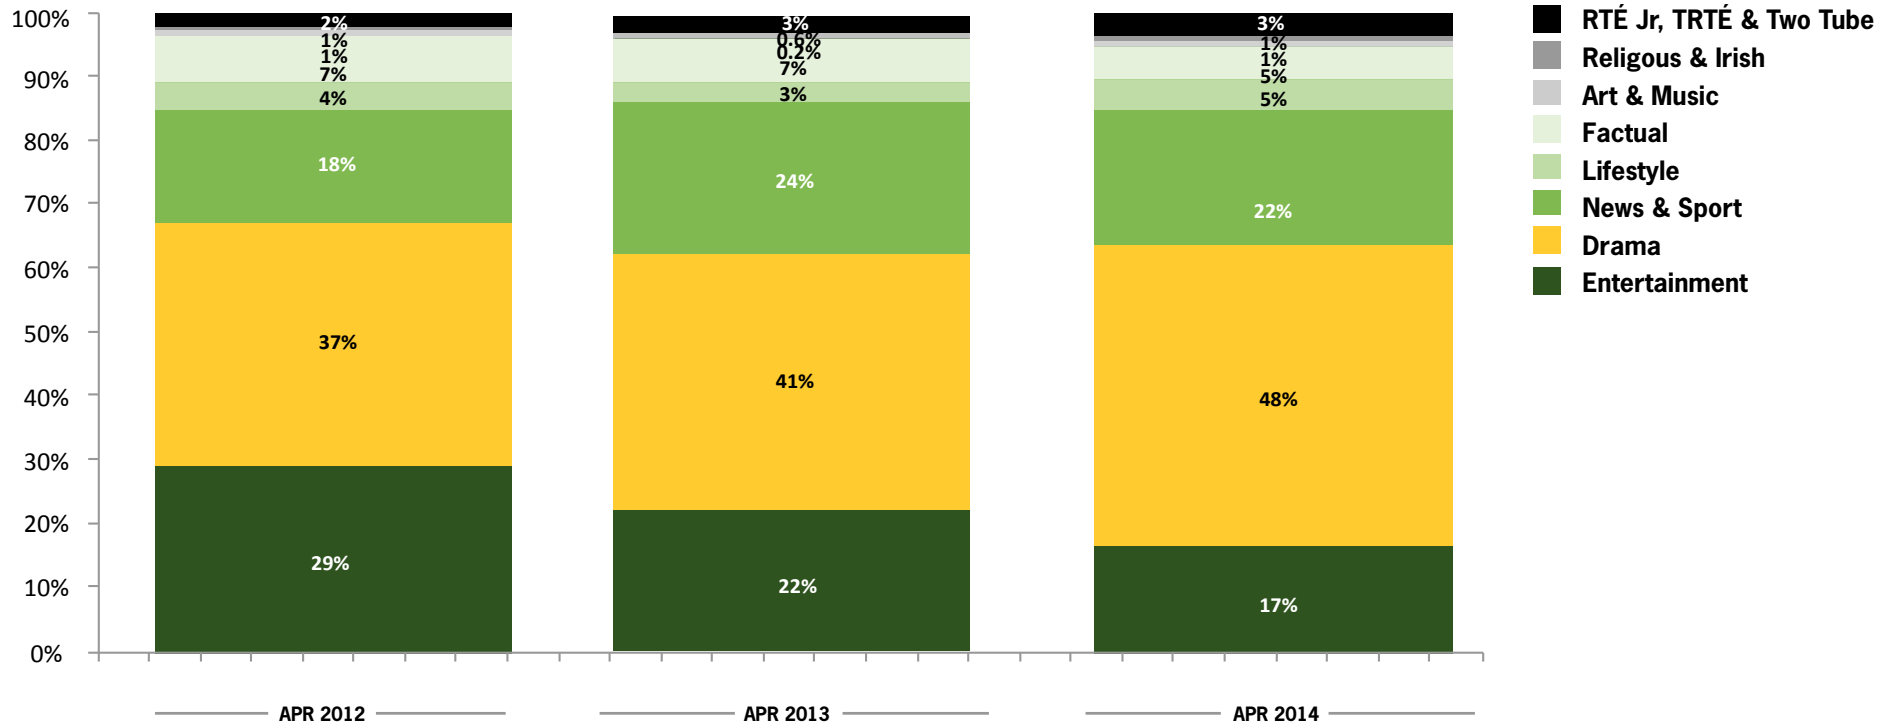

RTÉ Player Programme Category Analysis

- Drama grew to account for close to 1 in 2 stream views in April 2014